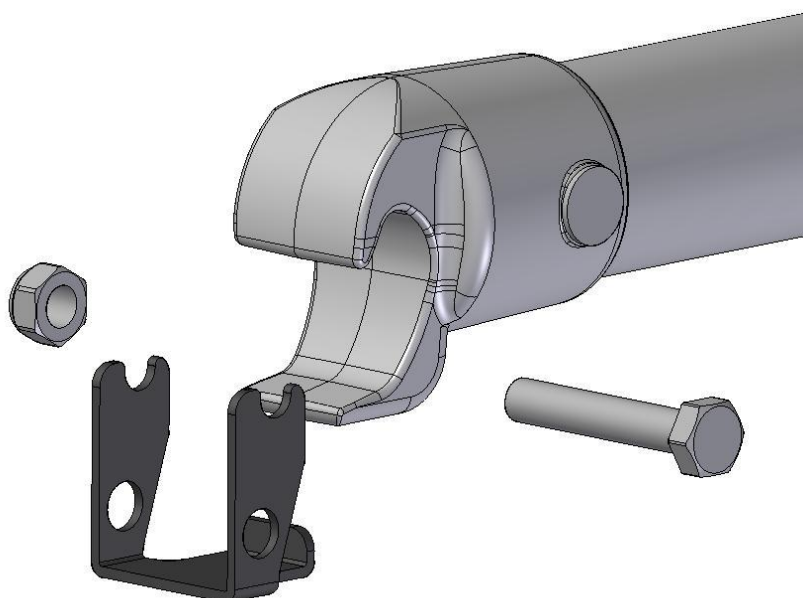

## Thule Sport Elite Blocking Hook

# Thule Sport/Elite – Blocking Hook

Prod.nr. 308306  
BA911-3