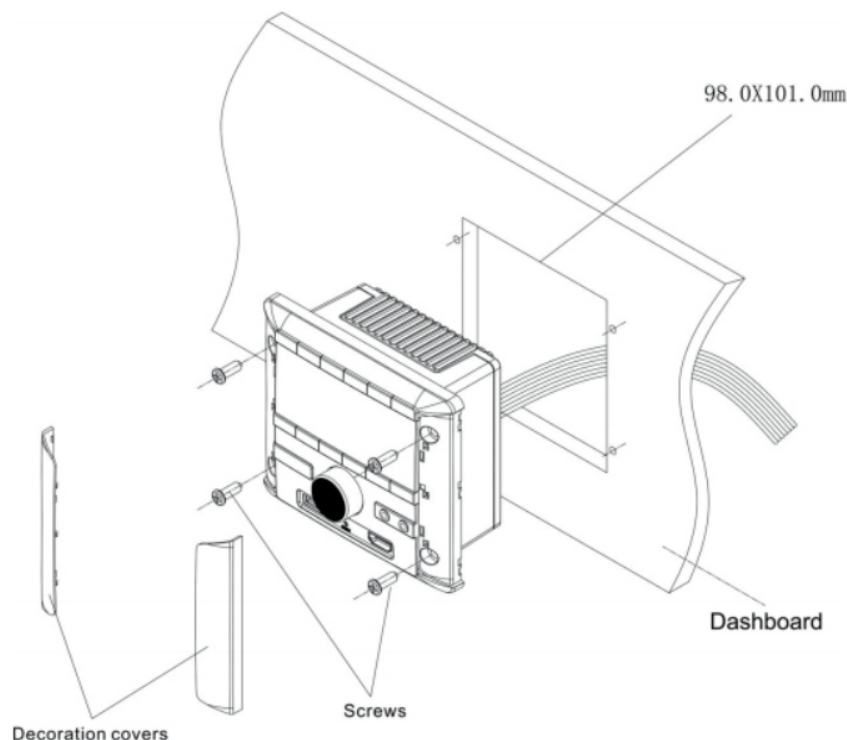

Camper Radio/ Sound Module

BPA 3022 M

5/6

RADIO ANALOG / DIGITAL

Tuner Type
Frequency bands
Station memory Number 12x FM, 6x AM, 12x DAB Station display (PS)
ENSEMBLE/ SERVICE display
RDS time (CT)
Ensemble/ service change

High-Grade Blaupunkt Tuner
FM, AM, DAB/ DAB+
Yes
Yes/ Yes
Yes
Yes/ yes

MEDIAPLAYER

AUX front/rear
USB Front
Playback Formats
Display options
Random play Folder/ Media
Repeat Title/ Folder/ All

Yes (3.5 mm jack)/ Yes (RCA)
Yes (Type A)
MP3, MP2, WMA, FLAC, WAV, APE
ID3V2
Yes/ Yes
Yes/ Yes/ Yes

BLUETOOTH*

Audio streaming
Audio streaming ID3 Title display
Quick pairing without PIN
Automatic reconnection
Audio transmission to ext. BT box
Number of devices connected at the same time
Supported profiles
Audio codecs

Yes
Yes
Yes
Yes
Yes
max. 1
A2DP, AVRCP
AAC, SBC

* Function/ compatibil