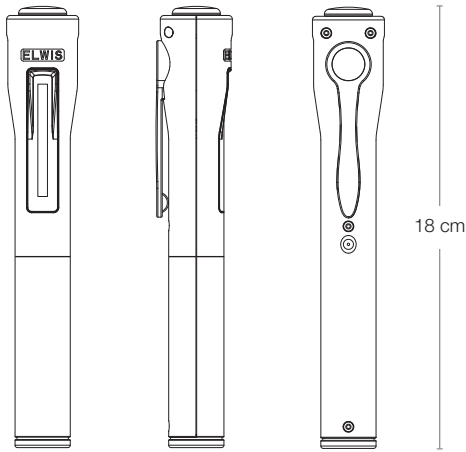

ELWIS PRO C3 CORDLESS MINI HAND LAMP

C3

- Ladattava.
- C3 on erittäin kirkas työvalo.
- Lampussa on vyöklipsi, sekä kaksi magneettia.
- Kaksi latausvaihtoehtoa, USB tai 230 V.
- Toimitetaan laturilla jossa sekä USB ja 230 V.
- Ergonominen muotoilu ja ergonomisesti sijoitettu on/off

Tuotenumero: EL-14026A

TUOTETIEDOT:

Valoteho:	2W COB LED 180 lumenia.
Suojausluokka:	IP20
Akku:	3,7V, 2000mAh Litium
Akun kesto:	3,5 h
Työskentelylämpötila:	-5°C - +40°C