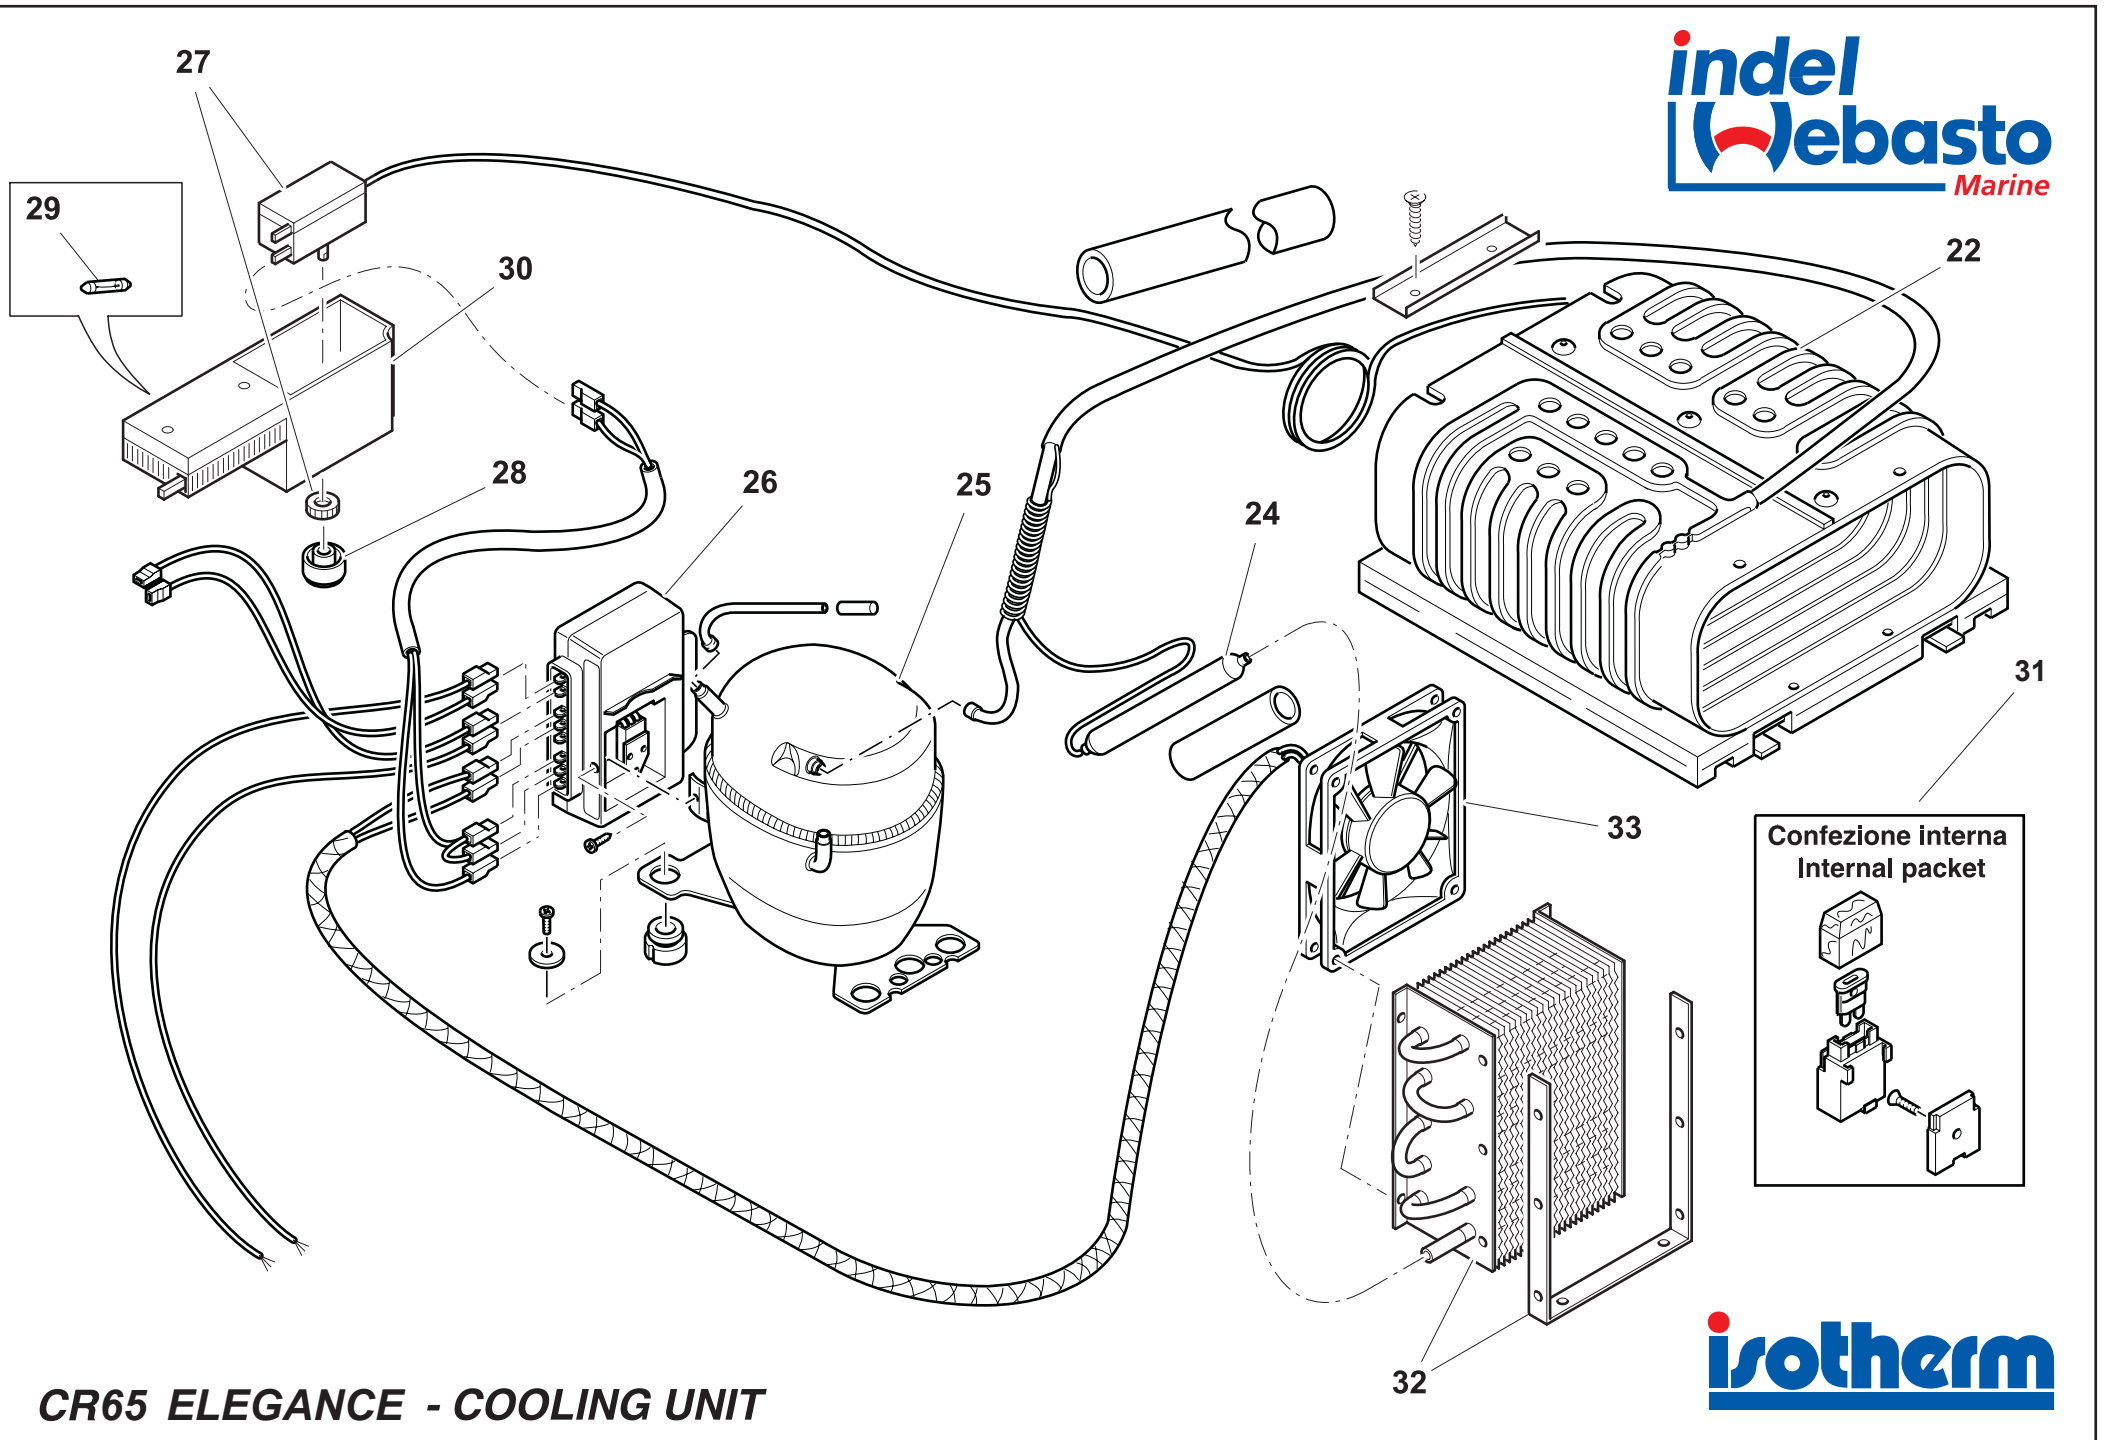

CR 65 ELEGANCE - CABINET

CR65 ELEGANCE - COOLING UNIT

NUMERO NUMBER	COD. ARTICOLO ITEM CODE	DESCRIZIONE ARTICOLO ITEM DESCRIPTION
1	SGB00132AA	TOP BRIGHT SILVER CR65 ELEGANCE TOP BRIGHT SILVER CR65 ELEGANCE
2	SBE00194AA	CERNIERA SUPERIORE CR ELEGANCE UPPER HINGE CR ELEGANCE
3	SBE00196AA	STAFFA SOSTEGNO PORTA PLASTICA NERA CR ELEGANCE SUPPORT BRACKET DOOR CR ELEGANCE
4	SGC00226AA	GRIGLIA INTERNA CRUISE 65 INTERNAL SHELF CRUISE 65
5	SGC00365AA	COPERTURA EVAPORATORE PLASTICA BIANCA CR49/CR65 ELEGANCE PLASTIC COVER FOR EVAPORATOR CR49/CR65 ELEGANCE
6	SGC00294AA	PORTINA EVAPORATORE CRUISE CR49/CR65/CR85/CR130 C. & ELEGANCE EVAPORATOR DOOR CRUISE CR49/CR65/CR85/CR130 C. EL.
7	SGC00366AA	SGOCCIOLATOIO EVAPORATORE CR49/CR65 ELEGANCE DRIP TRAY FOR CR49/CR65 CHINA
8	SGC00022AA	CUBETTIERA CRUISE ICE CUBE CRUISE
9	SGB00145AA	FLANGIA 3 LATI 3 PEZZI BRIGHT SILVER CR65 ELEGANCE 3-SIDE FRAME 3-PARTS BRIGHT SILVER CR65 ELEGANCE
10	SGC00367AA	PORTA COMPLETA DI ACCESSORI E PANNELLI BRIGHT SILVER CR65 ELEGANCE COMPLETE DOOR CR65 ELEGANCE DOOR PANELS BRIGHT SILVER
11	SGC00228AA	BALCONCINO PORTA CRUISE 65 C. RETAINER CRUISE 65 C.
13	SBE00195AA	CERNIERA INFERIORE CR ELEGANCE LOWER HINGE CR ELEGANCE
14	SGE00016AA	KIT CORNICI FISSAGGIO PANNELLO CR65 ELEGANCE NR. 5 SET COMPLETI KIT FRAME DOOR FOR FIXING PANEL CR65 ELEGANCE NR. 5 SET COMPLETE
15	SGA00159AA	PANNELLO PORTA + PANNELLINO MANIGLIA BRIGHT SILVER CR65 ELEGANCE DOOR PANEL + HANDLE PANEL BRIGHT SILVER CR65 ELEGANCE
16	SGD00043AA	KIT MANIGLIA BRIGHT SILVER COMPLETA DI MOLLE E PERNI PER CR49/65/85/130 ELEGANCE HANDLE BRIGHT SILVER COMPLETE KIT WITH SPRINGS AND PIVOT CR49/65/85/130 ELEGANCE
22	SBF00109AA	EVAPORATORE CR49/CR65 ELEGANCE EVAPORATOR CR49/CR65 ELEGANCE
24	SBD00141AA	FILTRO 10Gr PER R134a TUBO 6+2mm PER CRUISE 49/65 C. FILTER FOR R134a TUBE 6+2mm FOR CRUISE 49/65 C.
25	SBA00002DA	COMPRESSORE BD35F SENZA CENTRALINA DANFOSS COMPRESSOR BD35F 12/24V NO ELECTRICAL UNIT TP39301
26	SEG00002DA	CENTRALINA DANFOSS 101N0210 BD35/50F 12/24V ELECTRICAL UNIT DANF. 101N0210 BD35/50F 12/24V
26	SEG00030GA	CENTRALINA DANFOSS B35F/BD50F AC/DC 12/24V-115/230V ELECT. UNIT DANFOSS BD35F/50FAC/DC 12/24V-115/230V
27	SEA00092DA	TERMOSTATO CRUISE 49/65/85/130 C. THERMOSTAT CRUISE 49/65/85/130 C.
28	SEA00093AA	MANOPOLA TERMOSTATO CRUISE 49/65/85/130 C. THERMOSTAT KNOB CRUISE 49/65/85/130 C.
29	SEC00030AA	LAMPADINA LED CR49/65/85/130 ELEGANCE LED LAMP CR49/64/85/130 ELEGANCE
30	SEA00094AA	SCATOLA TERMOSTATO CRUISE 49/65/85/130 C. THERMOSTAT BOX CRUISE 49/65/85/130 C.
31	SEB00039AA	KIT PORTA-FUSIBILE 15A FUSE-KIT 15A
32	SBD00104AA	CONDENSATORE CRUISE 49/65 C. CRUISE 49/65 CONDENSER C.
33	SBG00037DA	VENTOLA 9x9 CR49/CR65 ELEGANCE FAN 9x9 CR49/CR65 ELEGANCE
34	SGF00026AA	INSERTO PLASTICA POSIZIONE VENTILAZIONE/CHIUSURA CR ELEGANCE PLASTIC INSERT VENTILATION/CLOSING POSITION CR ELEGANCE