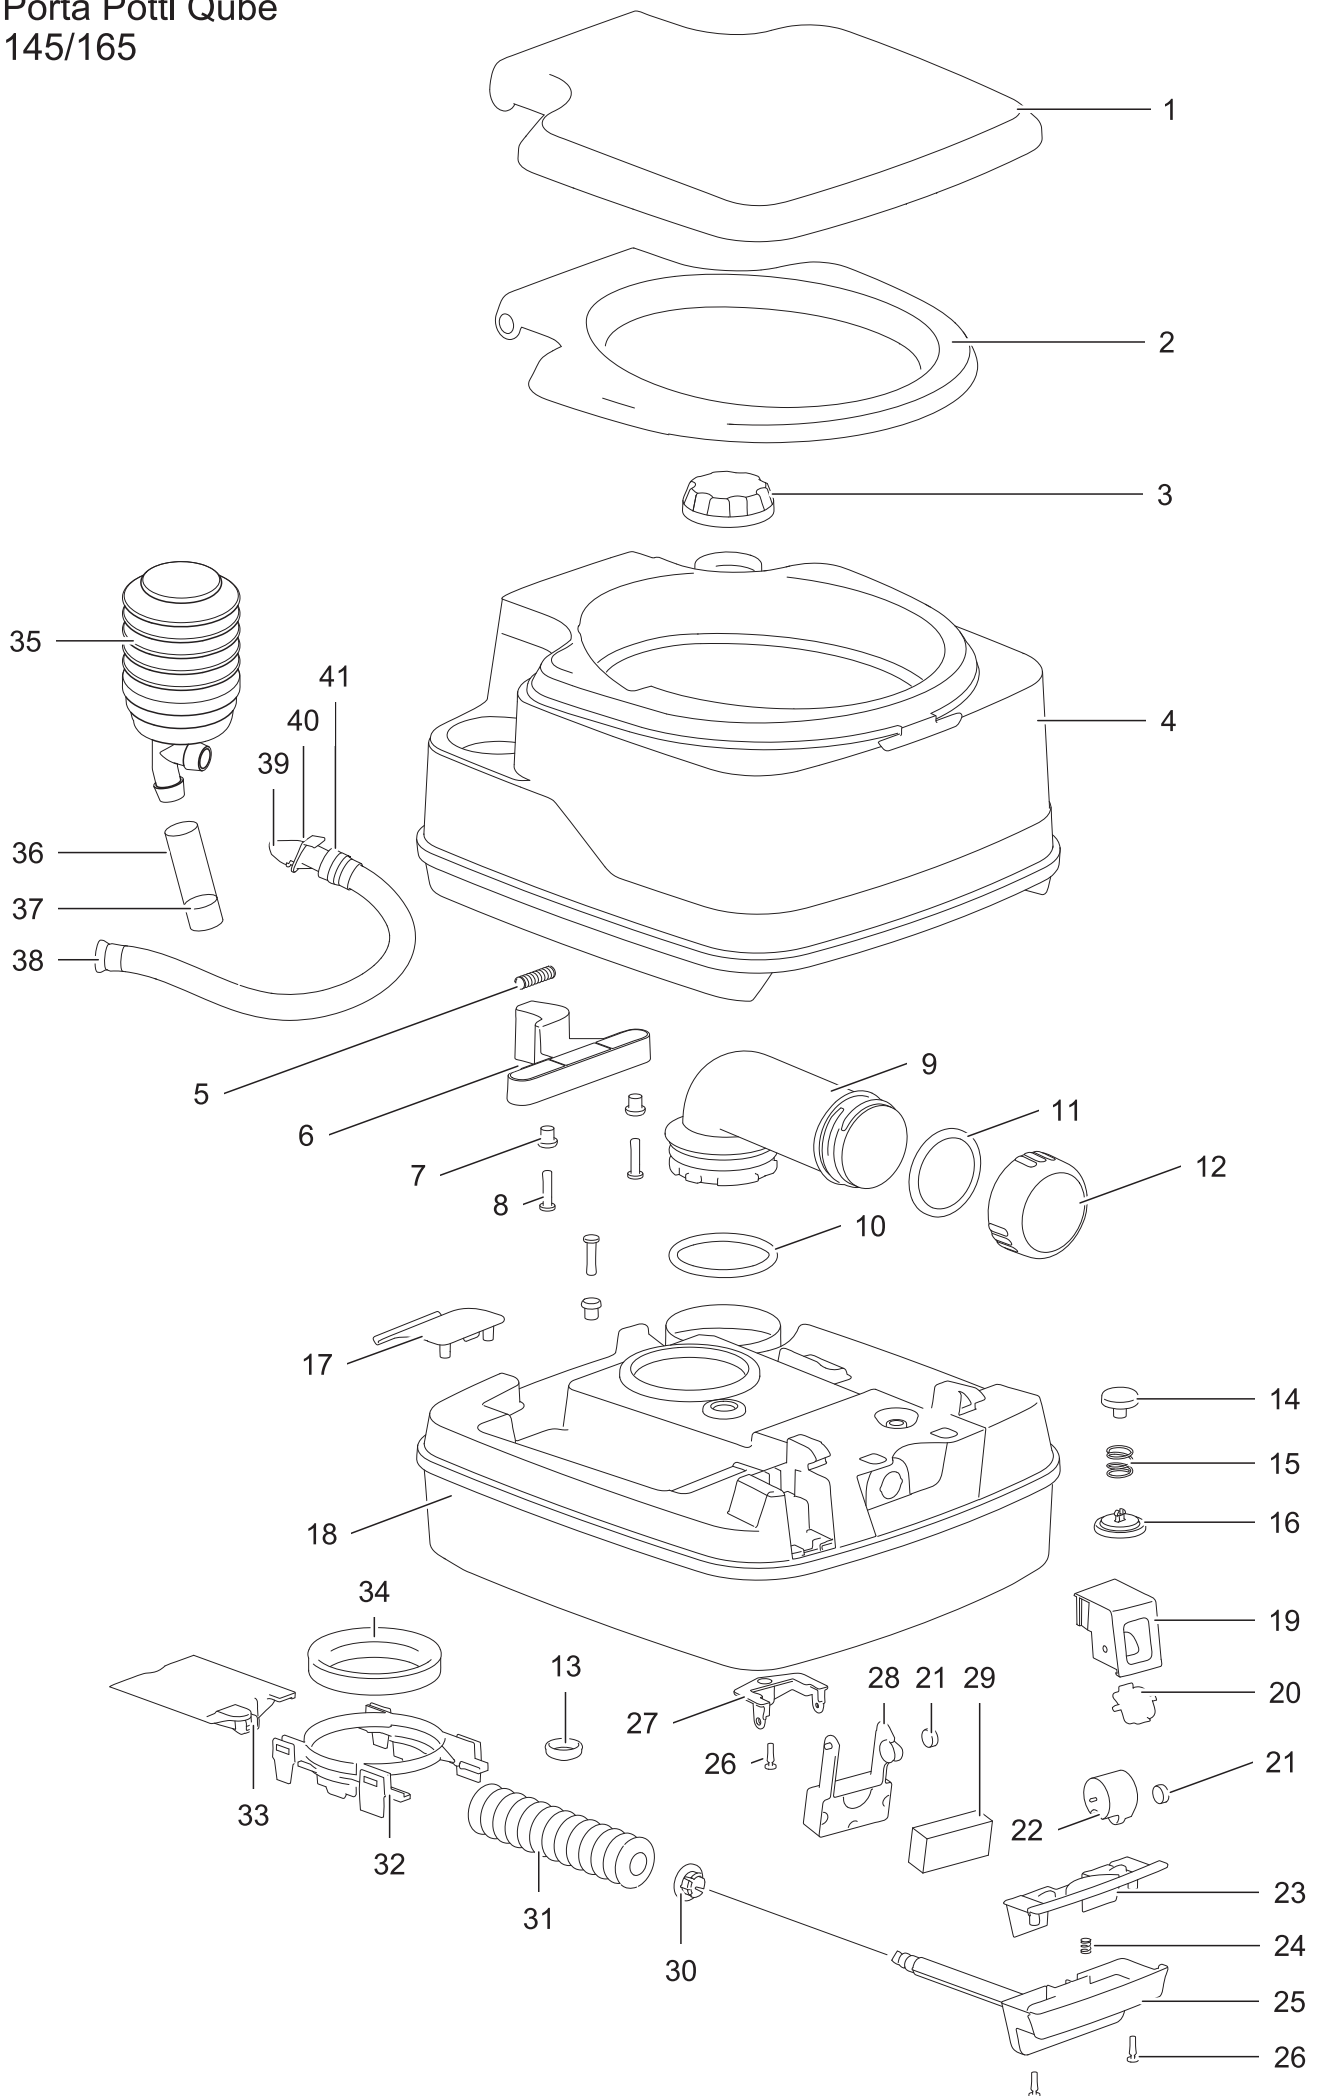

Porta Potti Qube
145/165

PP Qube 145/165

Single spare part number

Assembly spare part number

1	cover		92903111 (Signal white) 9290366 (Light ivory)
2	Seat		9290368 (Grey white) 92903130 (Ruby red) 92903133 (Agate grey)
3	Cap water fill		92905111 (Signal white) 9290566 (Light ivory) 9290568 (Grey white) 92905130 (Ruby red) 92905133 (Agate grey)
4	Water tank (bellow pump)		
5	Spring		
6	Clasp		
7	Clasp spacer		
8	Screw		
9	Pour out Spout		9290707 (Traffic grey) 9290738 (Grey beige)
10	O-ring		92907132 (Signal black) 9290774 (Moon grey)
11	Seal	92906111	
12	Cap pour out spout		
13	Vent seal	07102	
14	Vent button		
15	Spring		92407111
16	Vent button seal		
17	Clip		
18	Waste holding tank		
19	Cover level indicator		
20	Side glass level indicator		9290838
21	Magnet		
22	Dial		
23	Cover valve handle		
24	Spring valve handle		
25	Valve handle		
26	Screw		
27	Float retainer		
28	Float arm		
29	Foam		
30	Bushing slotted		
31	Boot seal		
32	Retainer blade		
33	Blade		
34	Lipseal	07101	
35	Bellow	0786262	
36	Tubing		
37	Check valve body/flapper		
38	Flush tube		
39	Nozzle		
40	O-ring		
41	Spring/plunger		