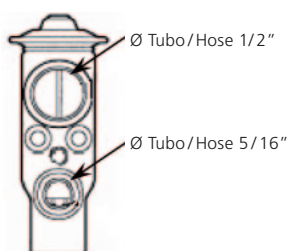

1. Connettore quattro vie

Four way connector

2. Valvola espansione 2 tons (6000 Kcal/h) codice 62058027A

Expansion valve 2 tons (6000 Kcal/h) part number 62058027A

3. Tubi acqua Ø 16 mm

Water hoses Ø 16 mm