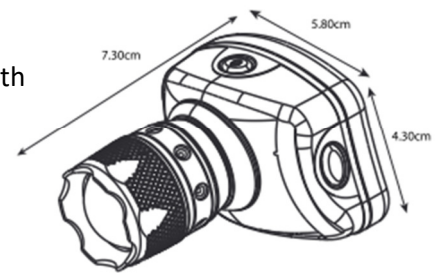

**SPECIFICATIONS**

Lumens	180 (high beam), 90 (low beam)
Run Time (hours) down to approx 10% of full lumens	Min. 8 (high beam), 30 (low beam)
Beam distance (m)	Up to 150
Beam width from 1 m distance (m)	0.7 (flood beam), 0.4 (spot beam)
IP Rating	44
Operating Temperature Range	-5°C to +40°C

GENERAL INFORMATION

Headlamp weight (g)	115 incl batteries
Headlamp dimensions (cm)	Diam. 2.7 x 6.6 (from forehead to end of cylinder)
EAN Code	57 03296 70008 5
Harmonized Standard Code	8513100000

PACKAGING:

Description	"PRO" design printed window box with hanger hole
Box Size (cm)	12.8 x 9.2 x 5.4
Box weight (g)	200
Qty / Carton (pcs)	50
Carton Size (cm)	49 x 28 x 2
Carton Weight (kg)	10.7

**FEATURES**

- Durable, lightweight headlamp
- Zoom function
- 3 digital light modes: High beam (100%), low beam (50%), flash
- Adjustable beam angle (4 steps, max. 80°)
- Soft pad and high specification elastic strap for highest convenience