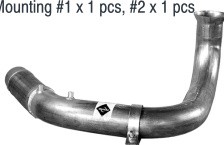

T16203

940.490.1019
940.490.0519
940.492.0159
Low mounted engine, R6
Excl. BM
950.601,606,607,608
DL: 800 mm
Mounting #1 x 1 pcs, #2 x 1 pcs