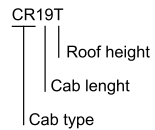

Example: SCANIA Cab ID-number

Cab type

- C Cab
- CP Low forward-control cab
- CG Medium forward-control cab
- CR High forward-cab

Duty class

- M = Medium duty
- H = Heavy duty
- E = Extra heavy duty

Roof height

- N Normal
- L Low
- E Low boarding step, normal roof height
- H Height
- T Full height

Cab length

- 14 Short cab
- 16 Day cab
- 19 Sleeper cab
- 28 Crew cab for 5-6 persons
- 31 Long crew cab for 6-8 persons
- 32 Extended sleeper cab

Chassis adaptation

- A Chassis factory-adapted for tractor (Articulated)
- B Chassis factory-adapted for truck bodywork (Basic)

Type of transport

- L Long-distance haulage
- D Distribution transport
- C Construction transport

Suspension

- = Air suspension rear (A)
- = Air suspension front + rear (B)
- = Multi leaf suspension

Chassis height

- E Extra low
- L Low
- N Normal
- S Semi high
- H High

Wheel configuration

- 4X2   6X4
- 4X4   6X6
- 6X2   8X2
- 6X2/2   8X4
- 6X2/2/2   8X6
- 8X8

SCANIA

Ferret ID: T-SC180001

OE part numbers are quoted for reference only

32

Series P, R, T

Type

- Euro IV
- 09/2004

- 4x(2)
- 4x(4)
- 6x(2)
- 6x(2)/2
- 6x(2)/(4)
- 6x(4)
- (6)x(6)
- 8x(2)
- 8x(4)
- 8x(6)
- (8)x(8)
- P230/P270/P310
- P340/P380/P420
- G230/G270/G310
- G340/G380
- G420/G480
- R340/R380
- R420/R460
- DC 9
- 8.9 litr.
- 5 cyl.
- 169 kW/230 HP
- 198 kW/270 HP
- 228 kW/310 HP
- DC 12
- 11,7 litr.
- 6 cyl.
- 250 kW/340 HP
- 280 kW/380 HP
- DT 12
- 11,7 litr.
- 6 cyl.

Horizontal
LHD/RHD
Standard

Front Pipe

T22116
1771141
1547468

T22205
1726291
DC380C12
DL 275 mm

T22217
1746077
DT12, AWD
DL 390 mm

T22213
1725993