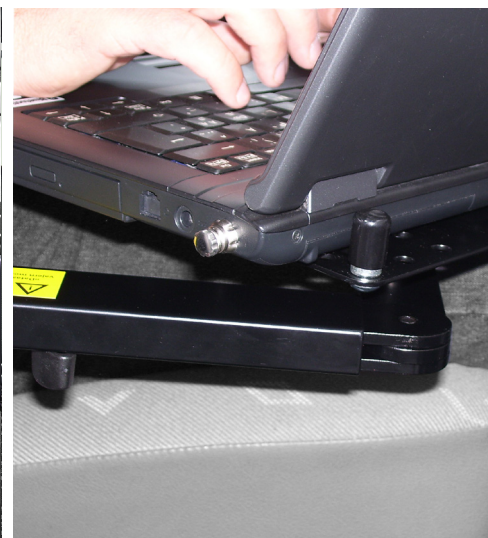

Zirkona Backwall

TELESCOPIC

Computer stand for installation
on rear wall of service vehicles

Art. No: 401820

PRODUCT INFORMATION BACKWALL TELESCOPIC

- Computer stand for laptops, installed on rear wall of service vehicles
- Telescopic functions makes it possible to position the computer closer to the user
- Fits most vehicles with rear wall
- Adjustable brackets included
- Arm automatically locked when folded away
- Color: Black

Zirkona Backwall Telescopic is designed to be installed on the rear wall of the compartment. It has adjustable brackets for easy installation. It is a superb product for service vehicles and smaller cargo vehicles. The computer is folded down for use and folded up again when operation the vehicle.

The arm is automatically locked in place when folded up. Zirkona Backwall Telescopic has the same design and function as Backwall Standard in addition to an extendable arm, allowing for better ease of use for the user.