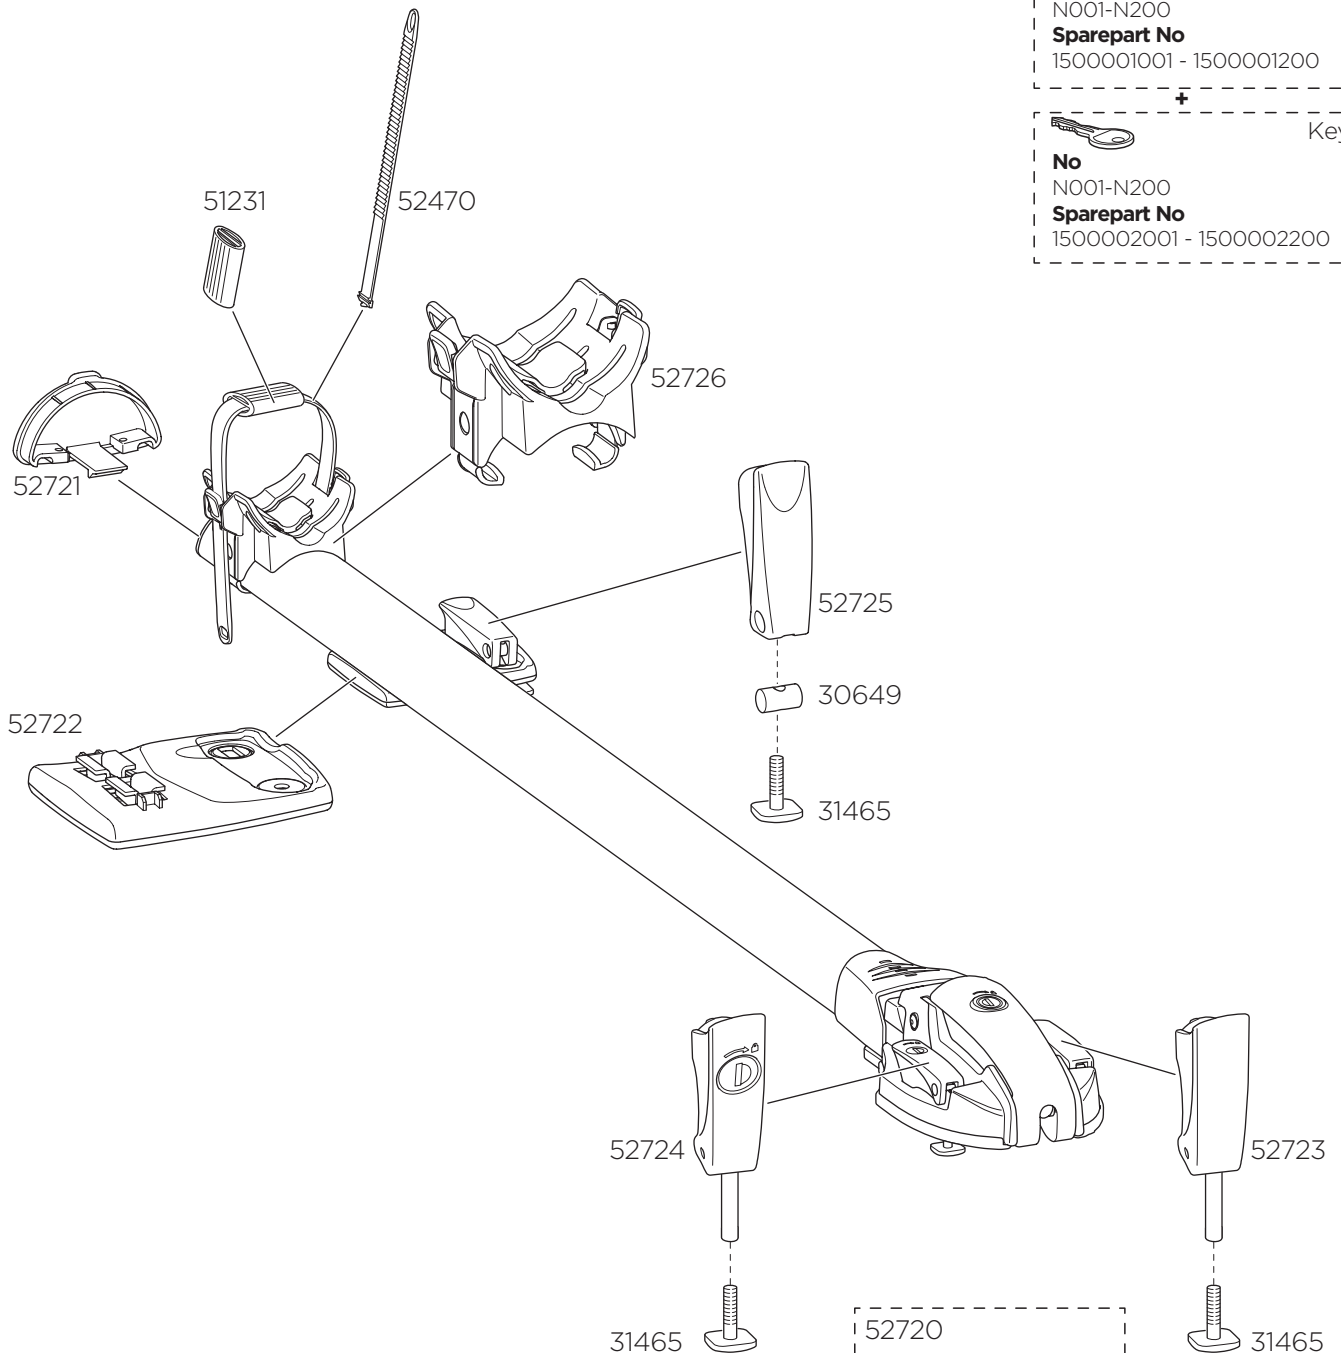

Key+Lock
= N.....

No
N001-N200
Sparepart No
1500001001 - 1500001200

+

Key
No
N001-N200
Sparepart No
1500002001 - 1500002200

52720

9 mm Quick Release