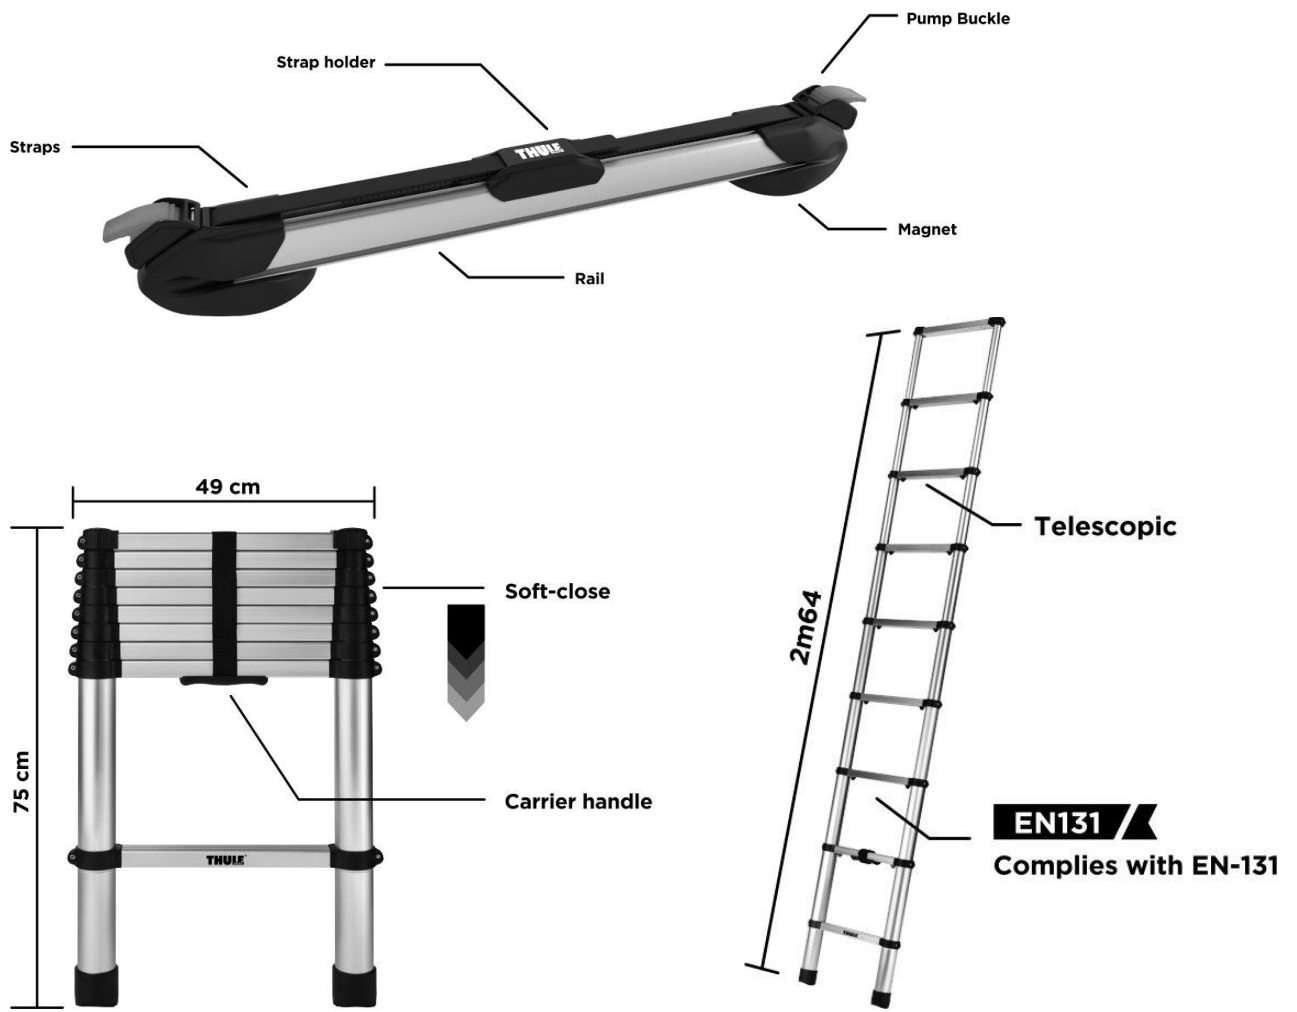

Other info: