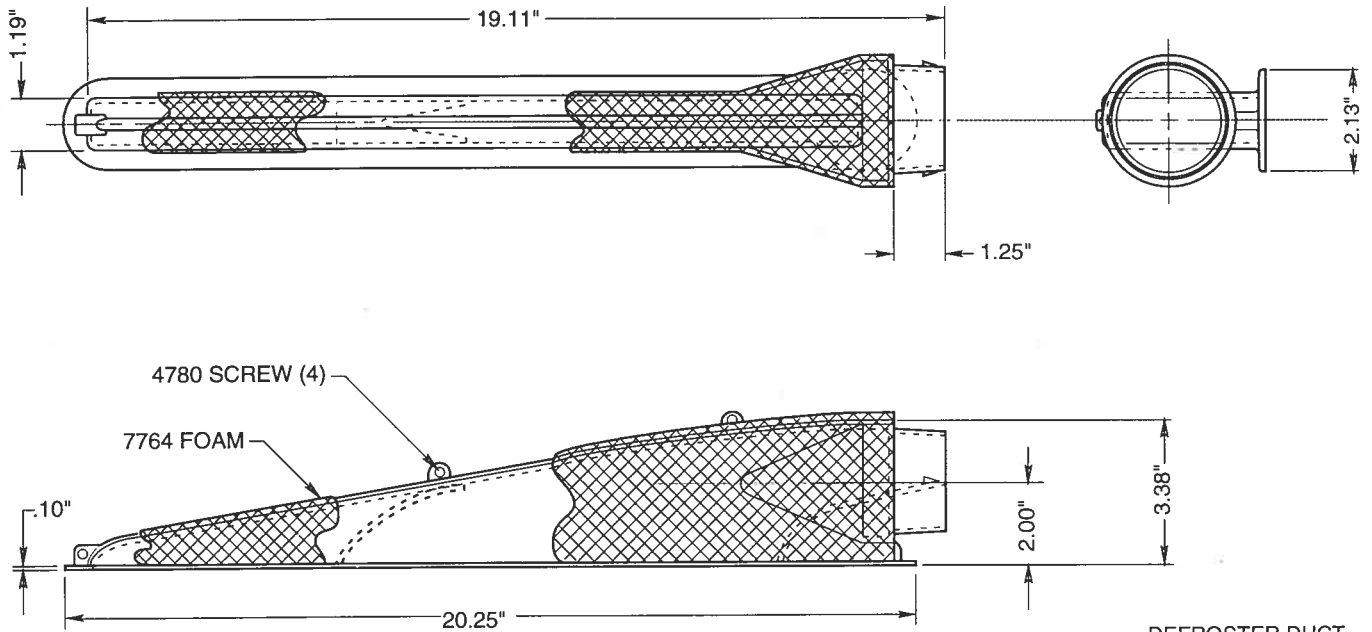

DEFROST DUCT 764

DEFROSTER DUCT
2.5" HOSE ADAPTER
OPTIONAL
FOAM INSULATION
PART NO. 7764

DEFROST DUCT 794

DEFROSTER DUCT
ACCEPTS 2.5"
HOSE ADAPTER