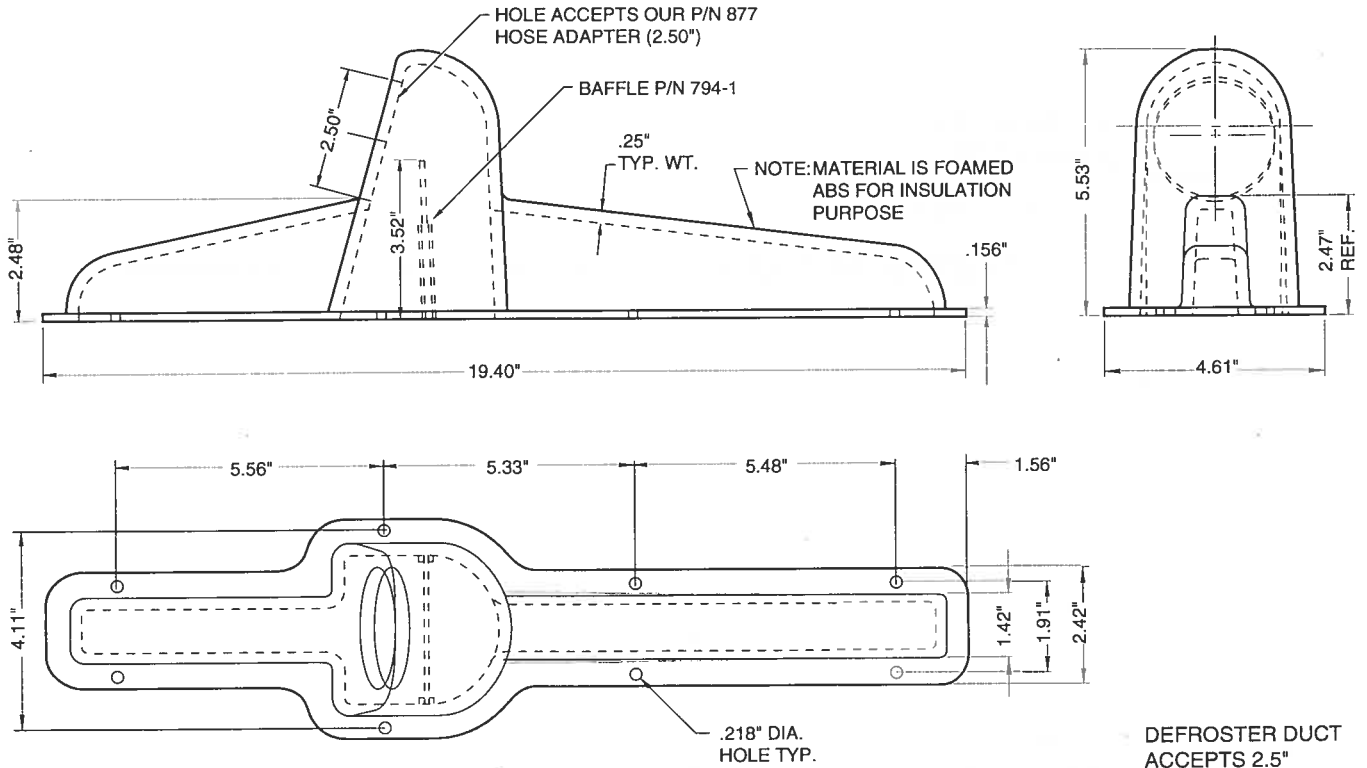

DEFROST DUCT 764

DEFROSTER DUCT
2.5" HOSE ADAPTER
OPTIONAL
FOAM INSULATION
PART NO. 7764

DEFROST DUCT 794

DEFROSTER DUCT
ACCEPTS 2.5"
HOSE ADAPTER