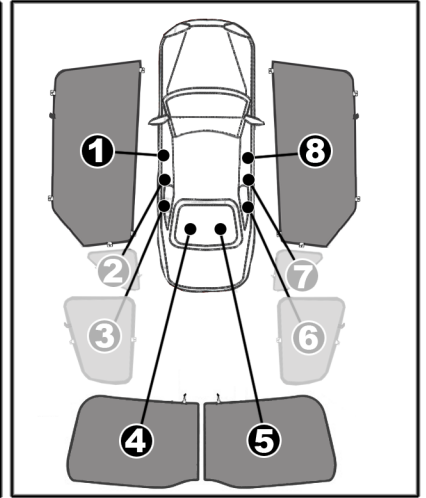

INSTALLATION INSTRUCTIONS

DECIA SANDERO

DE-SAND-5-A

COMPONENTS INCLUDED

SHADES

FIXING CLIPS

SIDE SHADE INSTALLATION

①+⑧