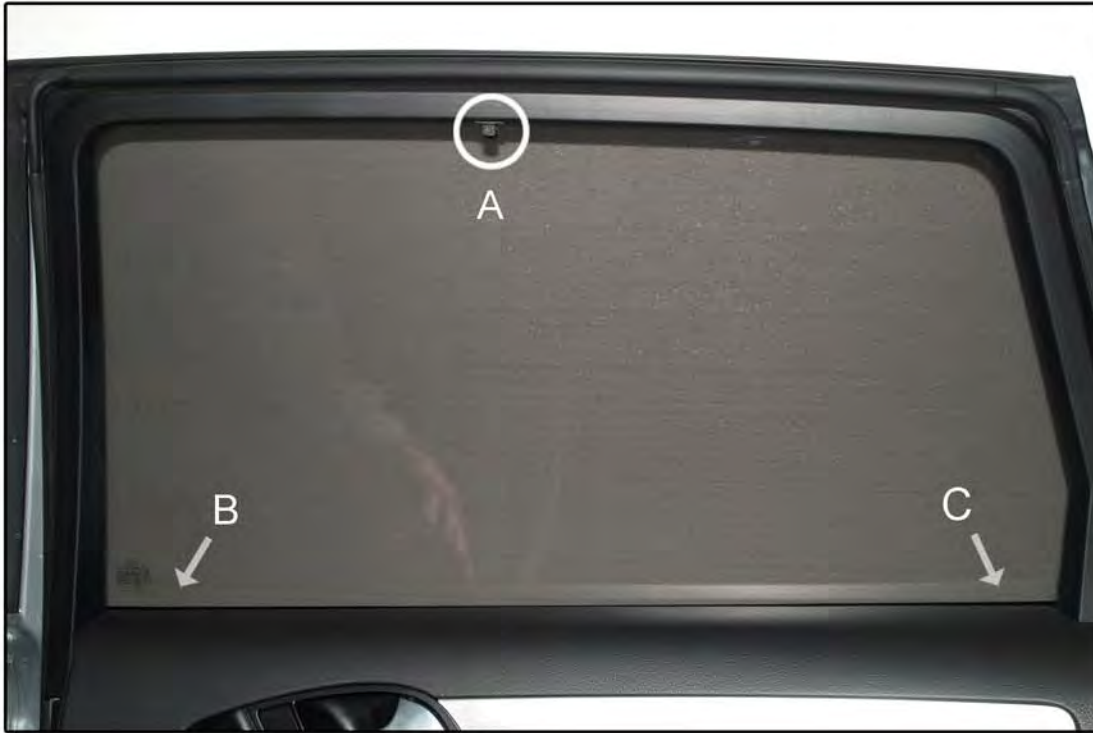

INSTALLATION INSTRUCTIONS

Audi Q7 4x4

AU-Q7-5-A

COMPONENTS INCLUDED

SHADES

SIDE WINDOW X2

TAILGATE WINDOW X1

PORT WINDOW X2

TAILGATE WINDOW X1

FIXING CLIPS

X2

X4

X2

X1

SIDE SHADE INSTALLATION

SIDE SHADE INSTALLATION