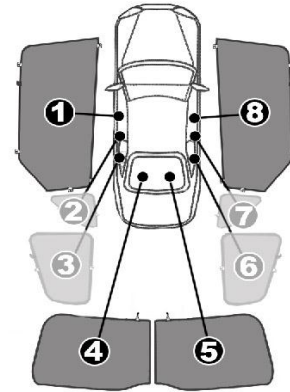

INSTALLATION INSTRUCTIONS

AUDI A5 2 DOOR

AU-A5-2-A

COMPONENTS INCLUDED

SHADES

①+⑧

④+⑤

FIXING CLIPS

CL-M12 x2

CL-P14 x1

SIDE SHADE INSTALLATION

No clips are needed ofr the side shade. please press the shade in until it pops into place.

①+⑧

①+⑧

①+⑧

REAR SHADE INSTALLATION