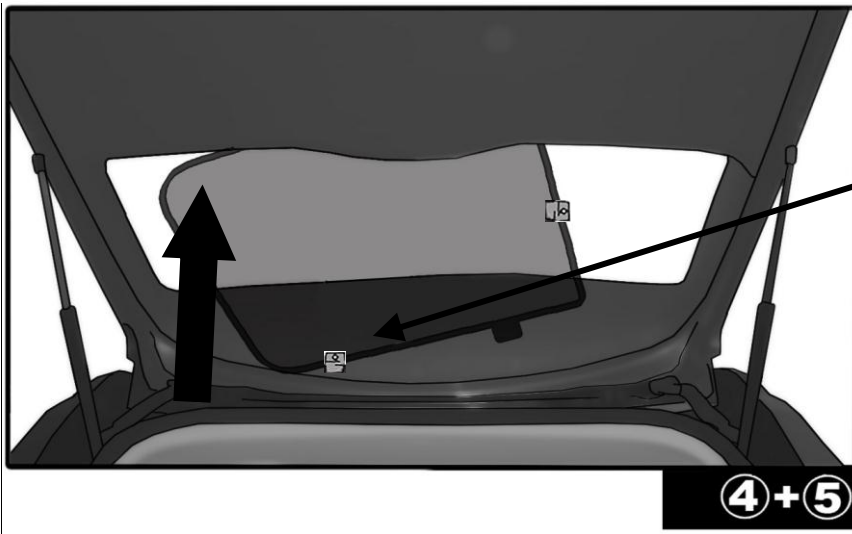

CL-M12 x2

CL-P14 x1

SIDE SHADE INSTALLATION

No clips are needed ofr the side shade. please press the shade in until it pops into place.

①+⑧

①+⑧

①+⑧

REAR SHADE INSTALLATION