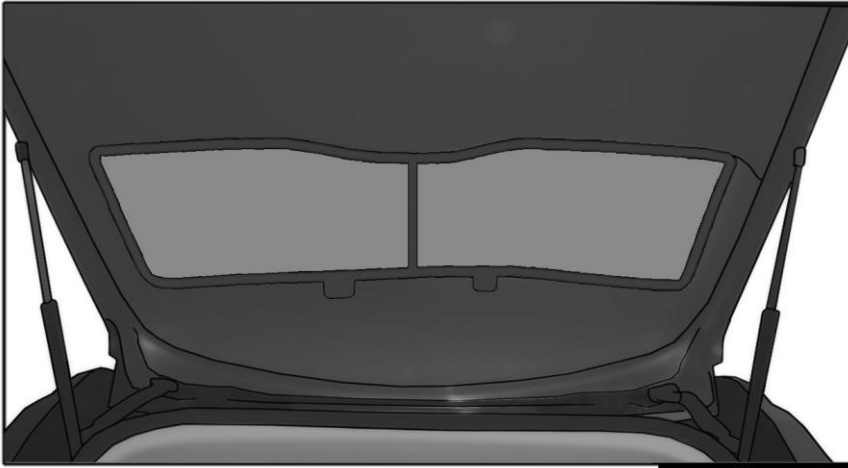

REAR SHADE INSTALLATION

④+⑤