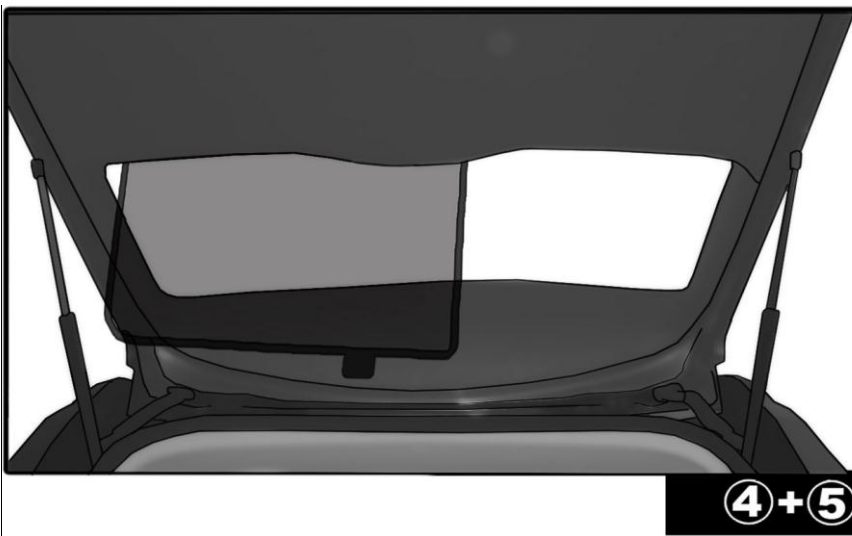

CL-M12 x2

CL-P14 x1

SIDE SHADE INSTALLATION

No clips are needed ofr the side shade. please press the shade in until it pops into place.

①+⑧

①+⑧

①+⑧

REAR SHADE INSTALLATION