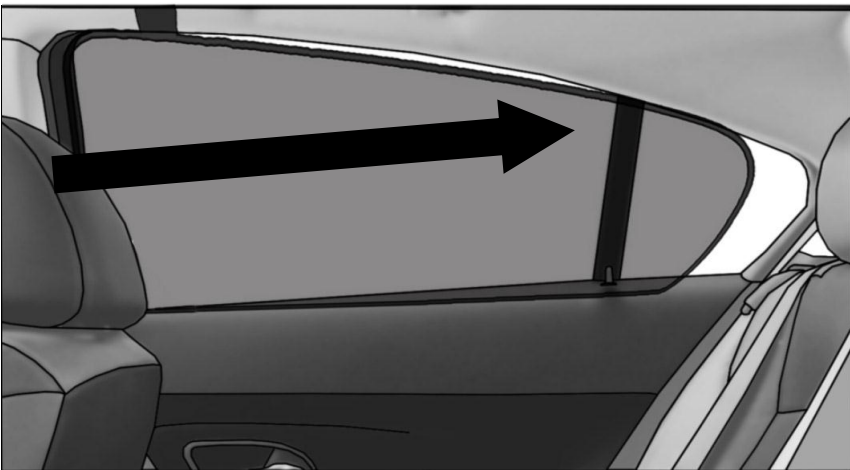

CL-M12 x2

CL-P14 x1

SIDE SHADE INSTALLATION

No clips are needed ofr the side shade. please press the shade in until it pops into place.

①+⑧

①+⑧

①+⑧

REAR SHADE INSTALLATION