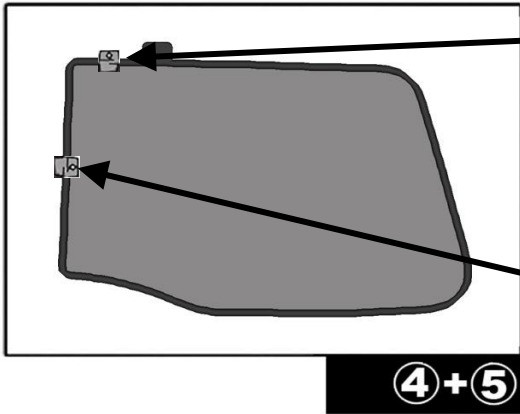

CL-M12 x2

CL-P14 x1

SIDE SHADE INSTALLATION

No clips are needed ofr the side shade. please press the shade in until it pops into place.

①+⑧

①+⑧

①+⑧

REAR SHADE INSTALLATION