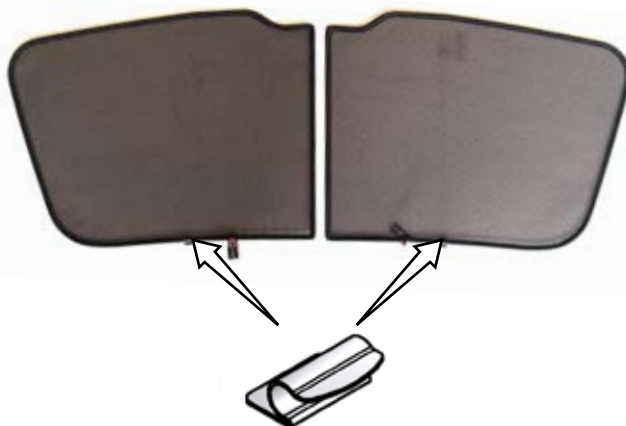

INSTALLATION INSTRUCTIONS - AU-A4-E-A

1