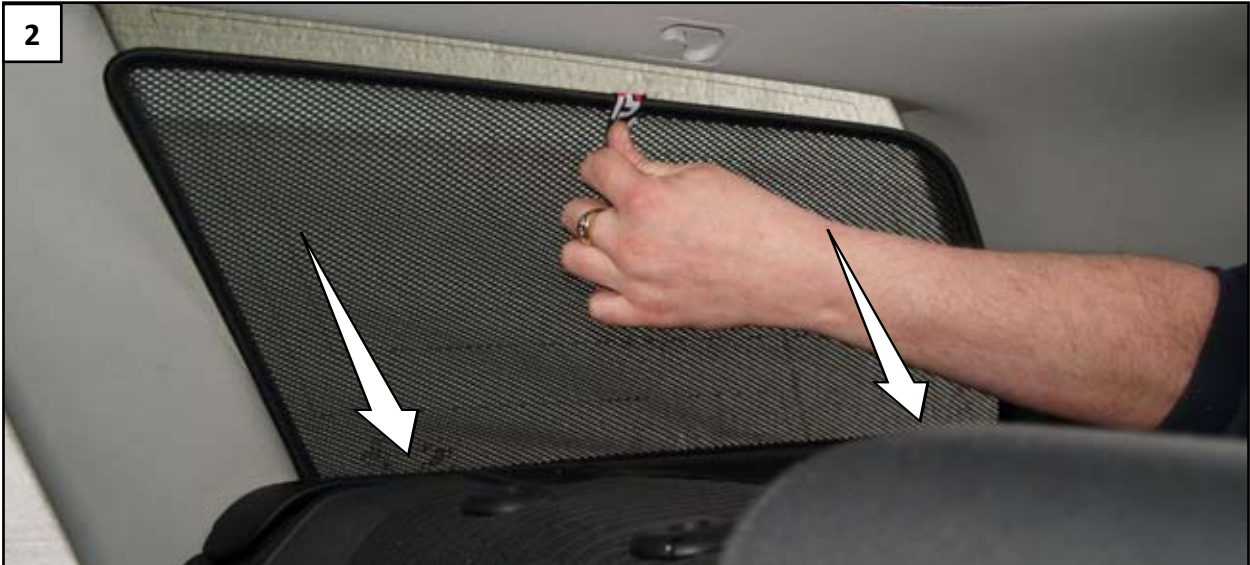

INSTALLATION INSTRUCTIONS - AU-A4-E-A