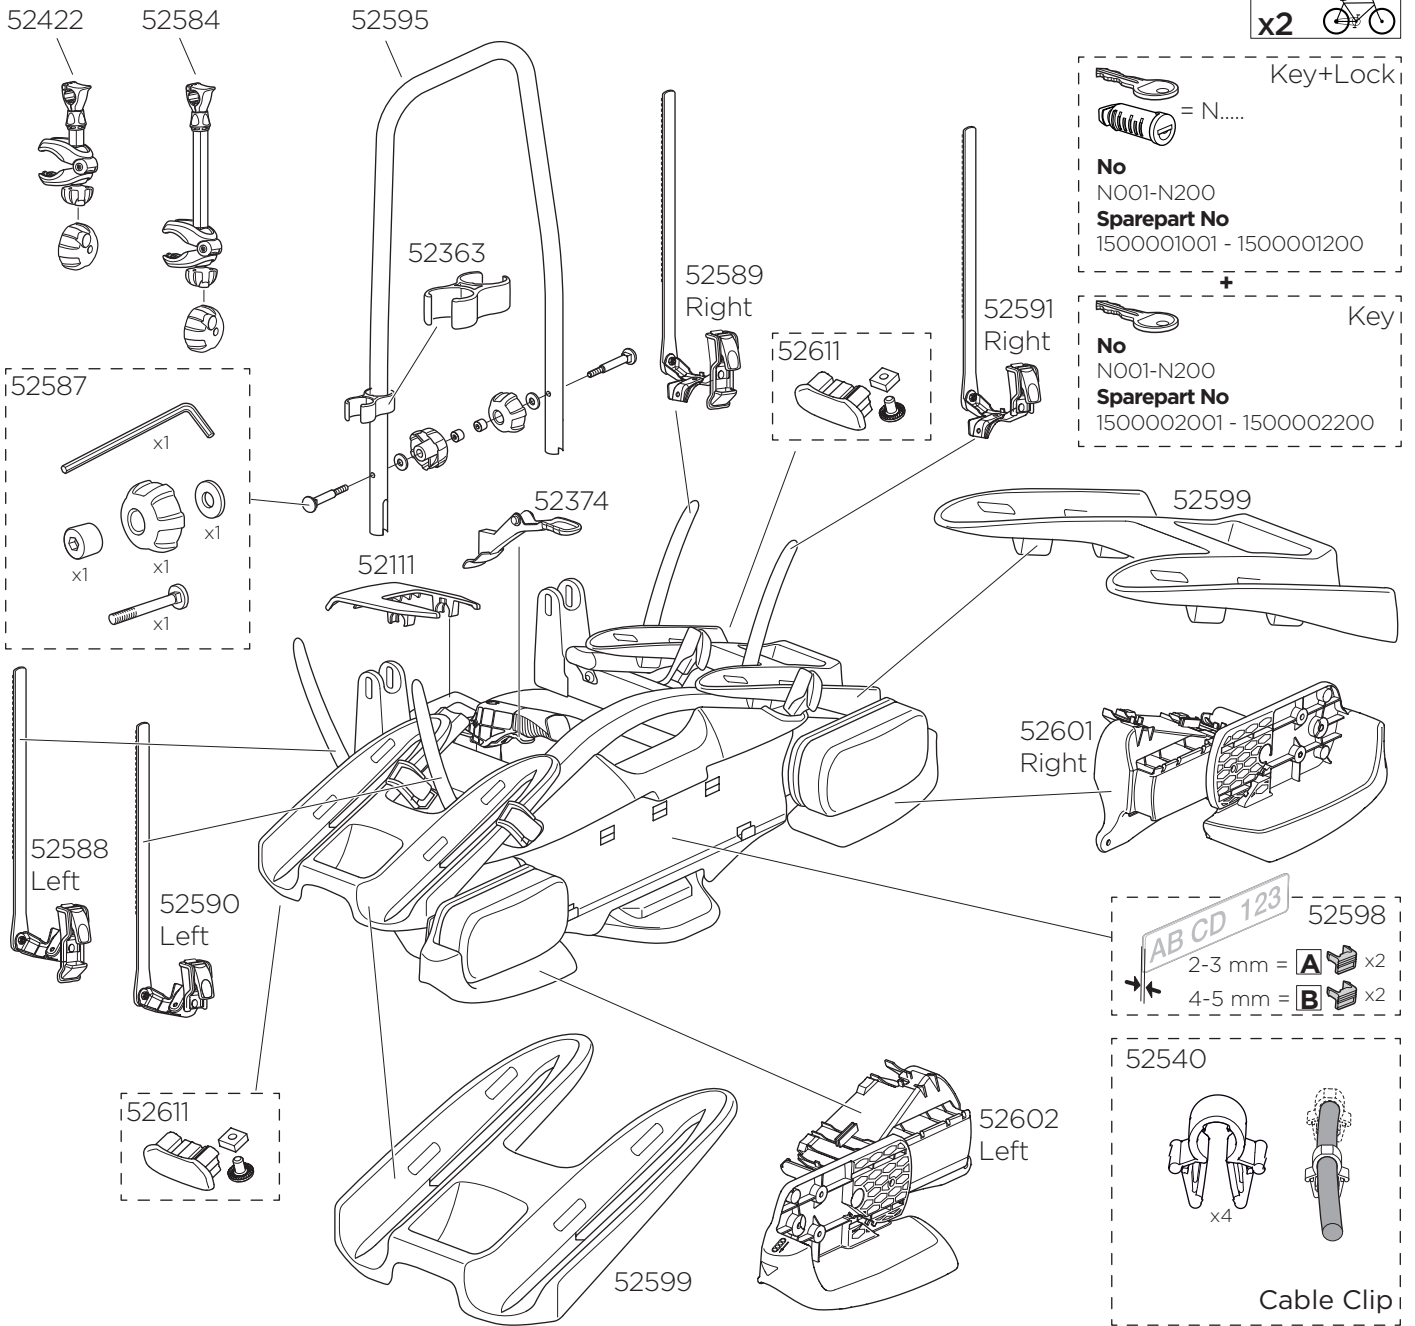

Thule VeloCompact

924, 925

THULE
SWEDEN

x2

Key+Lock
= N....
No
N001-N200
Sparepart No
1500001001 - 1500001200

+
Key
No
N001-N200
Sparepart No
1500002001 - 1500002200

» PART OF THULE GROUP