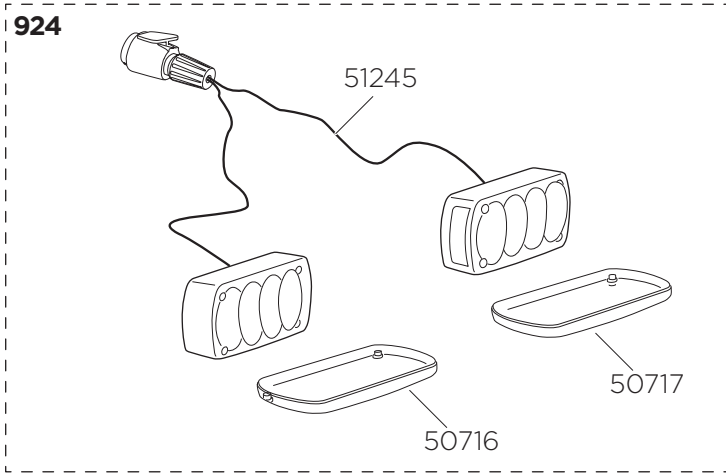

Thule VeloCompact

924, 925

THULE
SWEDEN

x2

Key+Lock
= N....
No
N001-N200
Sparepart No
1500001001 - 1500001200

+
Key
No
N001-N200
Sparepart No
1500002001 - 1500002200

» PART OF THULE GROUP