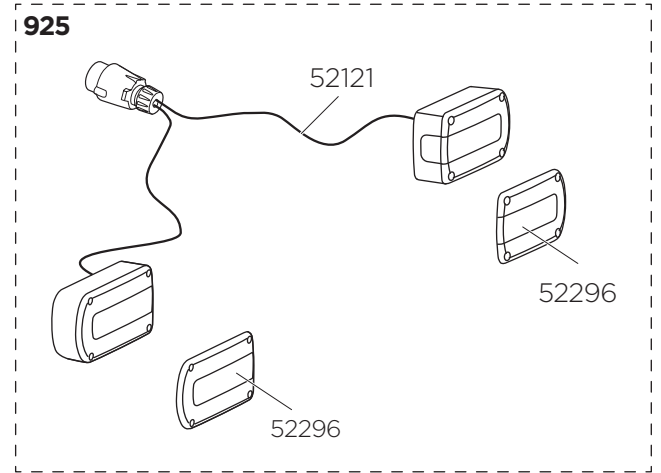

Thule VeloCompact

924, 925

THULE
SWEDEN

x2

Key+Lock
= N....
No
N001-N200
Sparepart No
1500001001 - 1500001200

+
Key
No
N001-N200
Sparepart No
1500002001 - 1500002200

» PART OF THULE GROUP