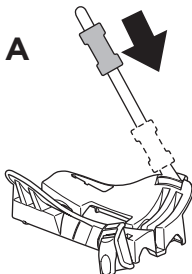

Thule ProRide Fatbike Adapter 5981

> Instructions

2

A

B

* Fit Tips!

ProRide 598

Fatbike Adapter