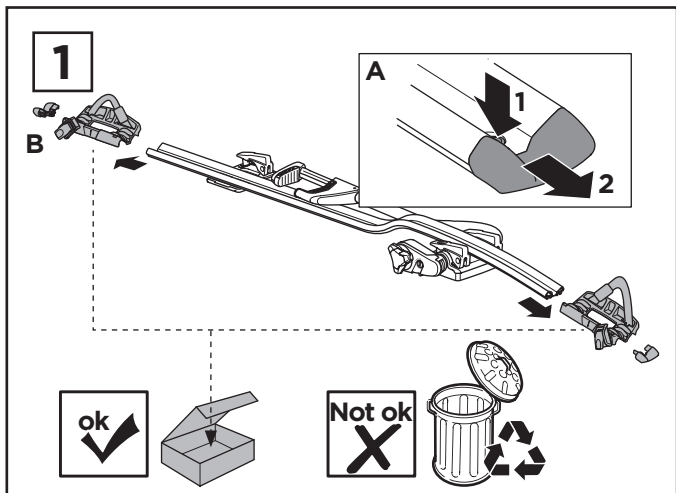

Thule ProRide Fatbike Adapter 5981

> Instructions

2

A

B

* Fit Tips!

ProRide 598

Fatbike Adapter