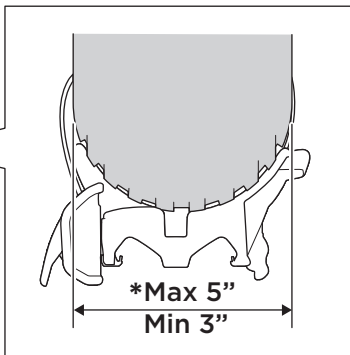

Thule ProRide Fatbike Adapter 5981

> Instructions

2

A

B

* Fit Tips!

ProRide 598

Fatbike Adapter