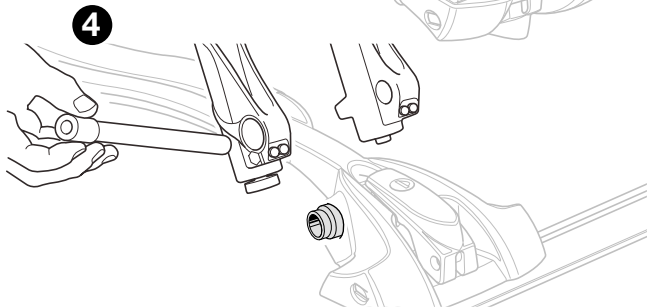

Thule Thru Axle adapter 561-1 for Thule OutRide 561

> Instructions

i

Thule Sweden AB, Box 69, 330 33 Hillerstorp, SWEDEN

info@thule.com

www.thule.com

501-8052-01

» PART OF THULE GROUP