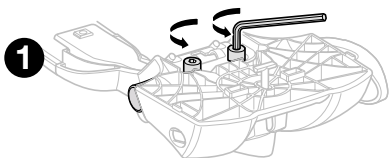

Thule Thru Axle adapter 561-1 for Thule OutRide 561

> Instructions

i

Thule Sweden AB, Box 69, 330 33 Hillerstorp, SWEDEN

info@thule.com

www.thule.com

501-8052-01

» PART OF THULE GROUP