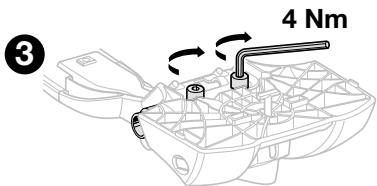

Thule Thru Axle adapter 561-1 for Thule OutRide 561

> Instructions

i

Thule Sweden AB, Box 69, 330 33 Hillerstorp, SWEDEN

info@thule.com

www.thule.com

501-8052-01

» PART OF THULE GROUP