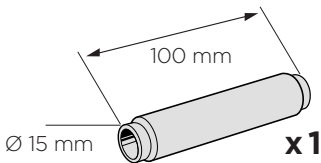

Thule Thru Axle adapter 561-1 for Thule OutRide 561

> Instructions

i

Thule Sweden AB, Box 69, 330 33 Hillerstorp, SWEDEN

info@thule.com

www.thule.com

501-8052-01

» PART OF THULE GROUP