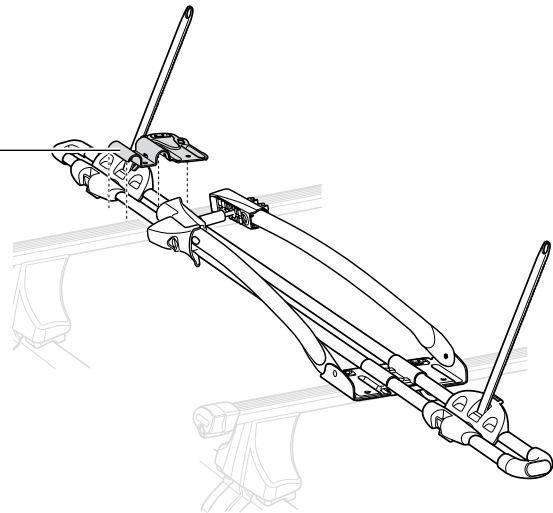

FreeRide 532

532000

Security Regulations

THULE

= 3,5 kg

= Max. 17 kg

Max. 130 km/h

x1, x1, x1, x1, x1
 x2, x3, x1, x1, x1
 x3, x3, A (45 mm) x1, B (65 mm) x1, x2, x1

i

A x1 (45 mm), **B** x1 (65 mm)
 x1, x1, x1

A 45 mm

$\varnothing 22 - 58 \text{ mm}$
 click
 A, B

B 65 mm

$\varnothing 59 - 70 \text{ mm}$
 Max 65 x 80 mm
 click
 A, B

1

x1