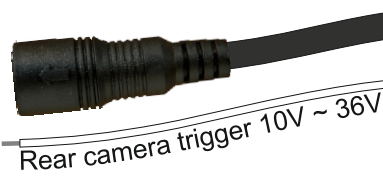

SCANIA

Camera interface wiring diagram

Scania Infotainment Premium

To side camera (Camera 2)

To rear camera (Camera 1)

Blue LED = ON
Side camera is ON

White LED = ON
Rear (Shutter) camera is ON

RED LED = ON
Power shutter/heater is OK