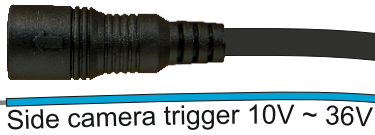

SCANIA

Camera interface wiring diagram

Scania Infotainment Premium

To side camera (Camera 2)

To rear camera (Camera 1)

Blue LED = ON
Side camera is ON

White LED = ON
Rear (Shutter) camera is ON

RED LED = ON
Power shutter/heater is OK