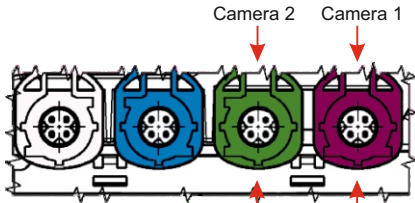

SCANIA

Camera interface wiring diagram

Scania Infotainment Premium

To side camera (Camera 2)

To rear camera (Camera 1)

Blue LED = ON
Side camera is ON

White LED = ON
Rear (Shutter) camera is ON

RED LED = ON
Power shutter/heater is OK