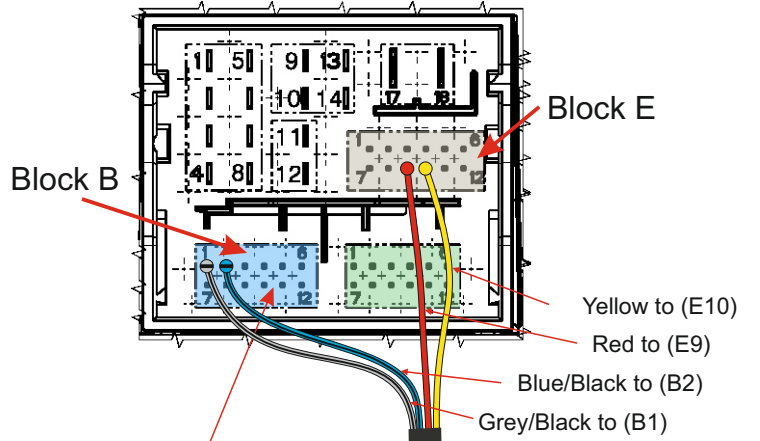

SCANIA

Camera interface wiring diagram

Scania Infotainment Premium

To side camera (Camera 2)

To rear camera (Camera 1)

Blue LED = ON
Side camera is ON

White LED = ON
Rear (Shutter) camera is ON

RED LED = ON
Power shutter/heater is OK