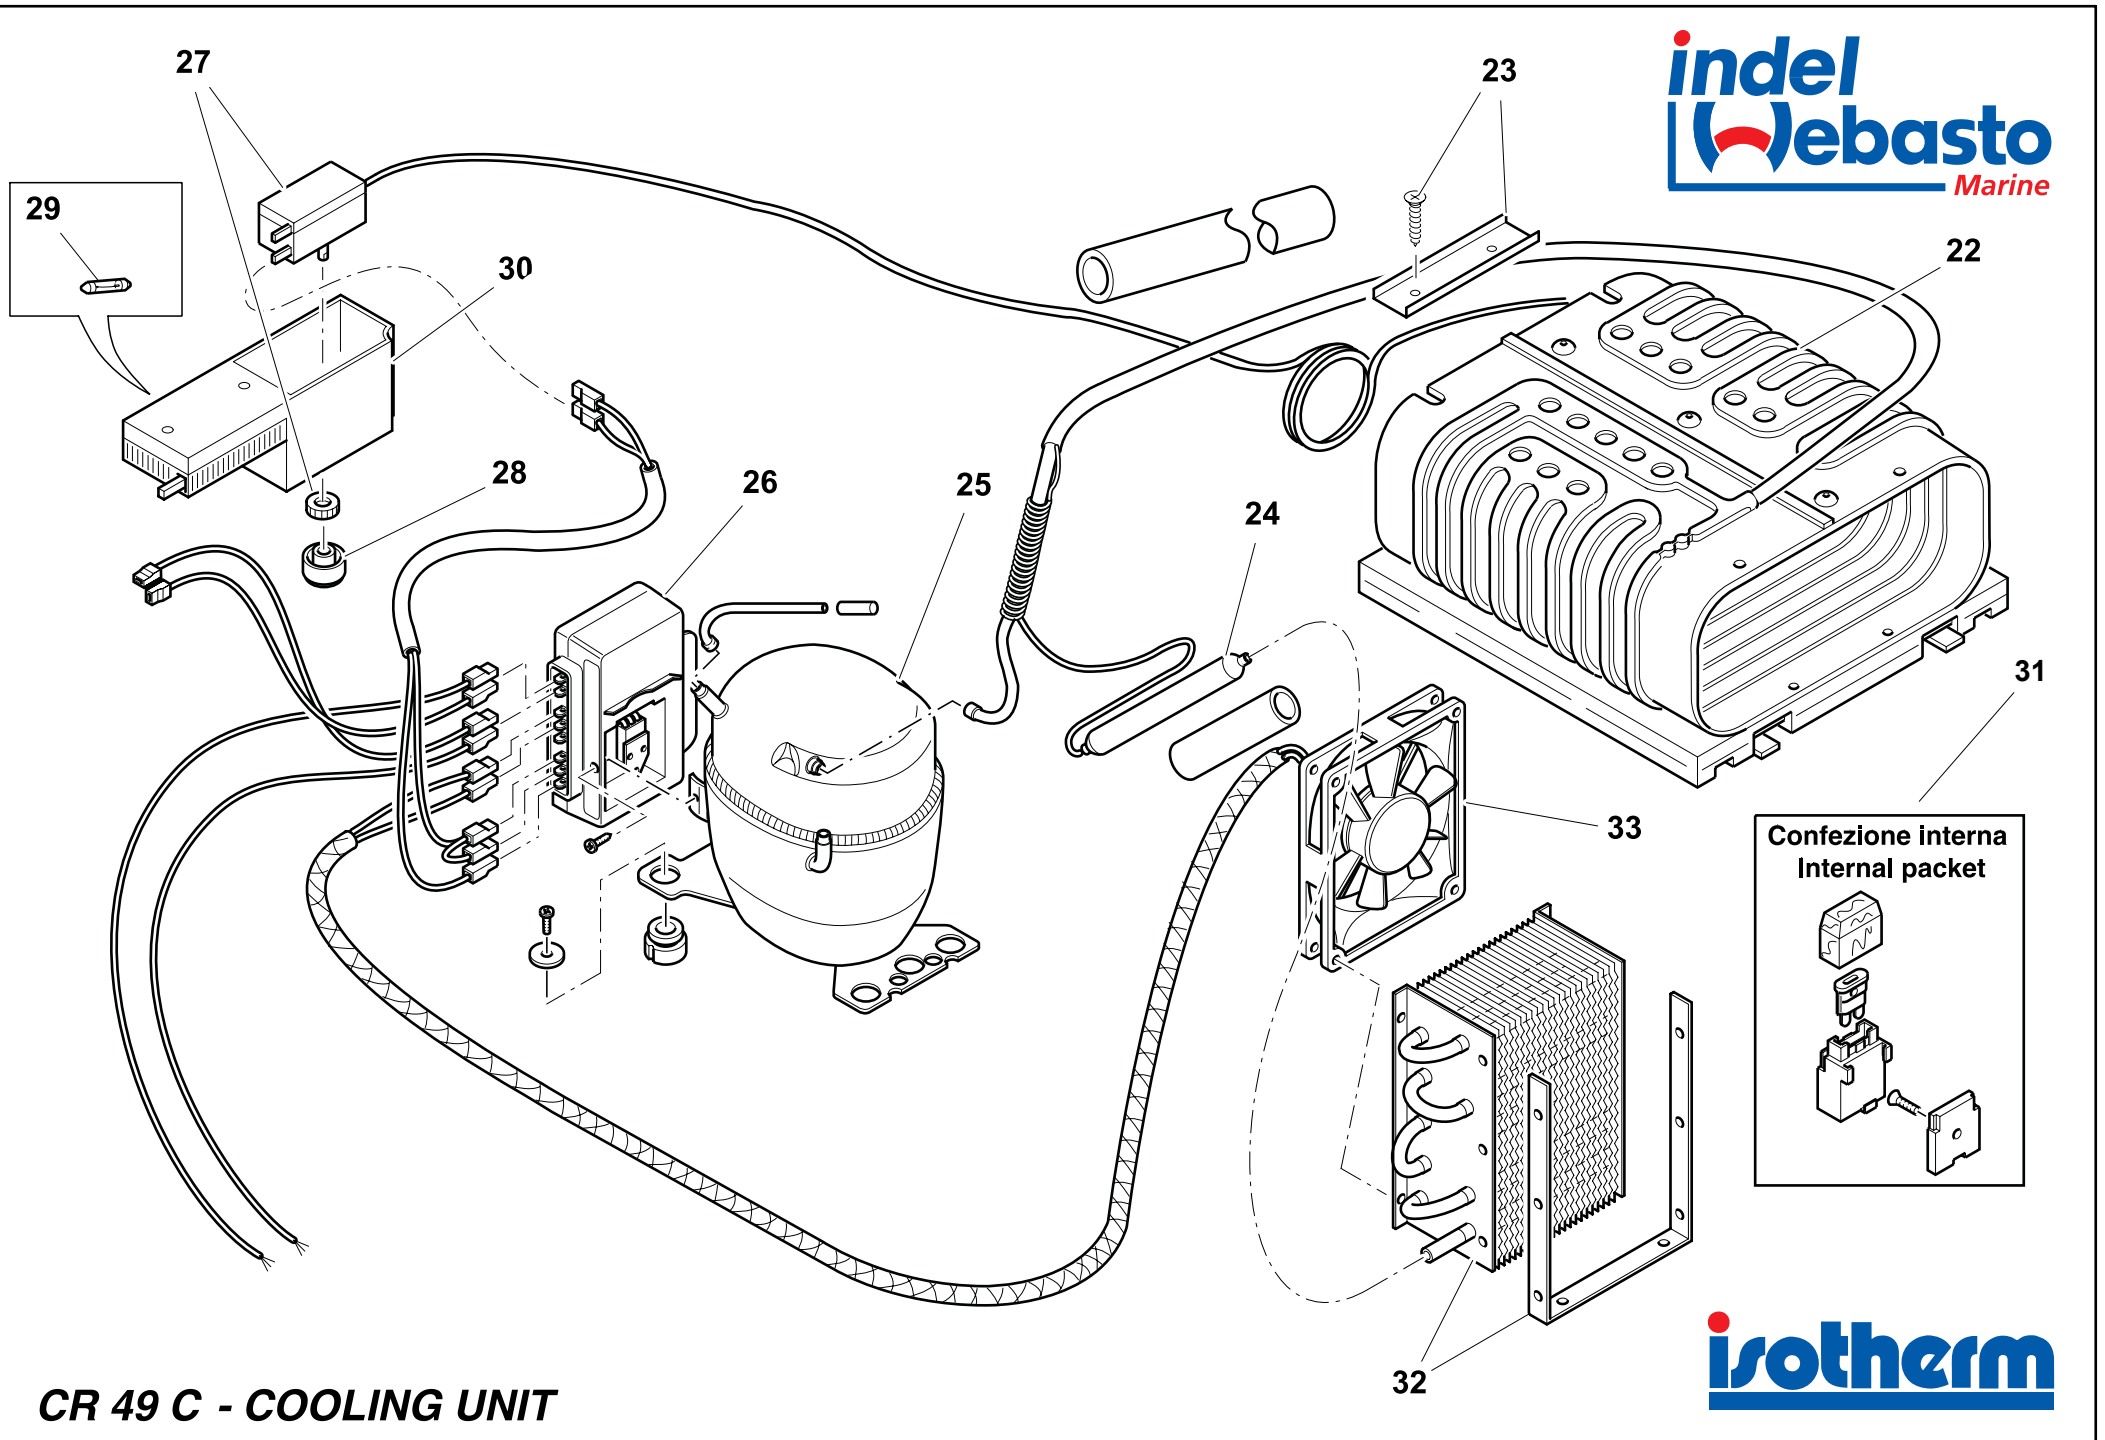

CR 49 C - CABINET

CR 49 C - COOLING UNIT

NUMERO NUMBER	CODICE ARTICOLO ITEM CODE	DESCRIZIONE ARTICOLO ITEM DESCRIPTION
1	SGC00022AA	CUBETTIERA CRUISE ICE CUBE CRUISE
2		
3	SGB00018AA	SUPPORTO PERNO PORTA CR42/49 TOP BLACK CR42/49
4	SGB00002AA	FLANGIA 3-LATI CR42/49 NERA 3-SIDE FIXING FRAME CR42-49 BLACK
5	SDF00016AA	KIT FISSAGGIO EVAP. OVALE PER CRUISE KIT FOR FIXING EVAP. O FOR CRUISE
6		
7	SGC00229AA	PORTINA EVAPORATORE CRUISE 49/65 C. EVAPORATOR DOOR CRUISE 49/65 C.
8	SGC00019AA	PORTASGOCCIOLATOIO CR42/49/65 D001 DRIP TRAY FRAME CR42/49/65 D001
9		
10		
11	SDF00010AA	PIEDINO GOMMA CRUISE/TB26 RUBBER FOOT CRUISE/TB26
12	SGC00009AA	GRIGLIA INTERNA CR65/CR65 FREEZER F073 INTERNAL SHELF CR65/CR65 FREEZER F073
13	SGC00020AA	SGOCCIOLATOIO CR42/49/65 D002 DRIP TRAY CR42/49/65 D002
14	SGC00227AA	BALCONCINO GRANDE PORTA CRUISE 49 C. BIG RETAINER CRUISE 49 C.
15	SGC00234AA	FILONCINO PER BALCONCINO GRANDE CRUISE 49 C. BIG METAL RETEINER CR49 C.
16	SGC00230AA	PORTA COMPLETA CRUISE 49 C. COMPLETE DOOR CRUISE 49 C.
17	SGA00107AA	PANNELLO PORTA CR49 GRIGIO STANDARD C. DOOR FRONT PANEL CR49 GREY STANDARD C.
18	SGD00008AA	KIT MANIGLIA CRUISE DOOR KIT HANDLE CRUISE
19	SGC00232AA	BALCONCINO PICCOLO PORTA CRUISE 49 C. SMALL RETAINER CRUISE 49 C.
20	SBE00022AA	PERNO PORTA CRUISE PIVOT CRUISE
21		
22		
22		
23		
24		
25	SBA00002DA	COMPRESSORE BD35F SENZA CENTRALINA DANFOSS COMPRESSOR BD35F 12/24V NO ELECTRICAL UNIT TP39301
26	SEG00002DA	CENTRALINA DANFOSS 101N0210 BD35/50F 12/24V ELECTRICAL UNIT DANF. 101N0210 BD35/50F 12/24V
26	SEG00030GA	CENTRALINA DANFOSS B35F/BD50F AC/DC 12/24V-115/230V ELECT. UNIT DANFOSS BD35F/50FAC/DC 12/24V-115/230V
27	SEA00092DA	TERMOSTATO CRUISE 49/65/85/130 C. THERMOSTAT CRUISE 49/65/85/130 C.
28	SEA00093AA	MANOPOLA TERMOSTATO CRUISE 49/65/85/130 C. THERMOSTAT KNOB CRUISE 49/65/85/130 C.
29	SEC00005CA	LAMPADA A SILURO 24V-3W LIGHT BULB 24V-3W G115
29	SEC00007BA	LAMPADA A SILURO 12V-3W LIGHT BULB 12V-3W
30	SEA00094AA	SCATOLA TERMOSTATO CRUISE 49/65/85/130 C. THERMOSTAT BOX CRUISE 49/65/85/130 C.
31	SEB00039AA	KIT PORTA-FUSIBILE 15A FUSE-KIT 15A
32	SBD00104AA	CONDENSATORE CRUISE 49/65 C. CRUISE 49/65 CONDENSER C.
33	SBG00037DA	VENTOLA 9x9 CR49/CR65 ELEGANCE FAN 9x9 CR49/CR65 ELEGANCE