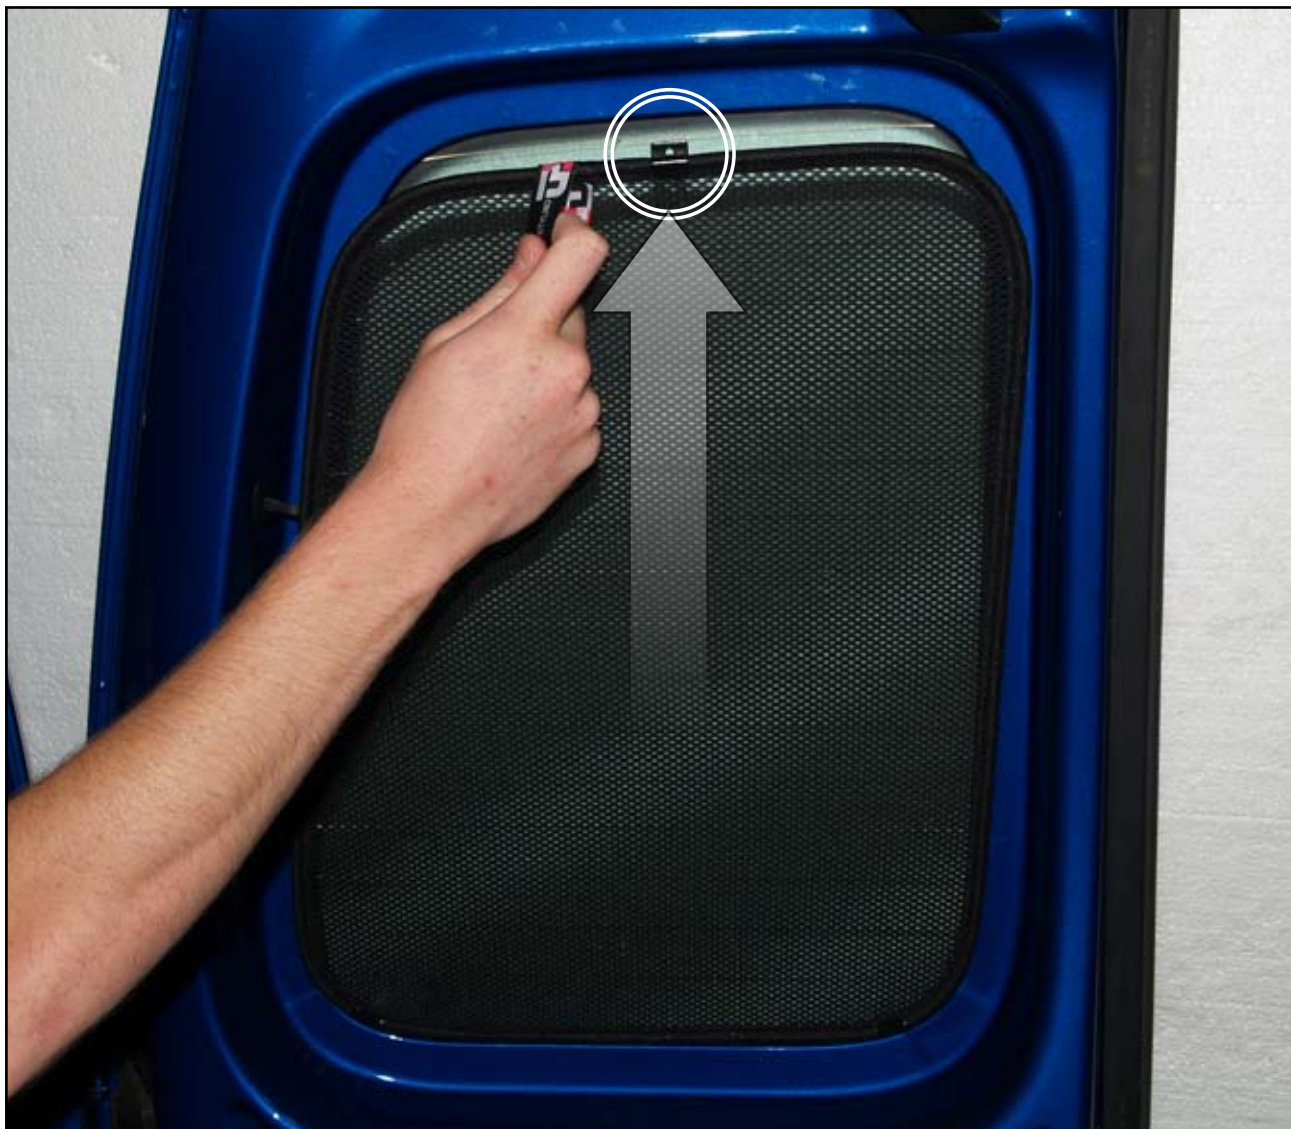

REAR SHADE INSTALLATION