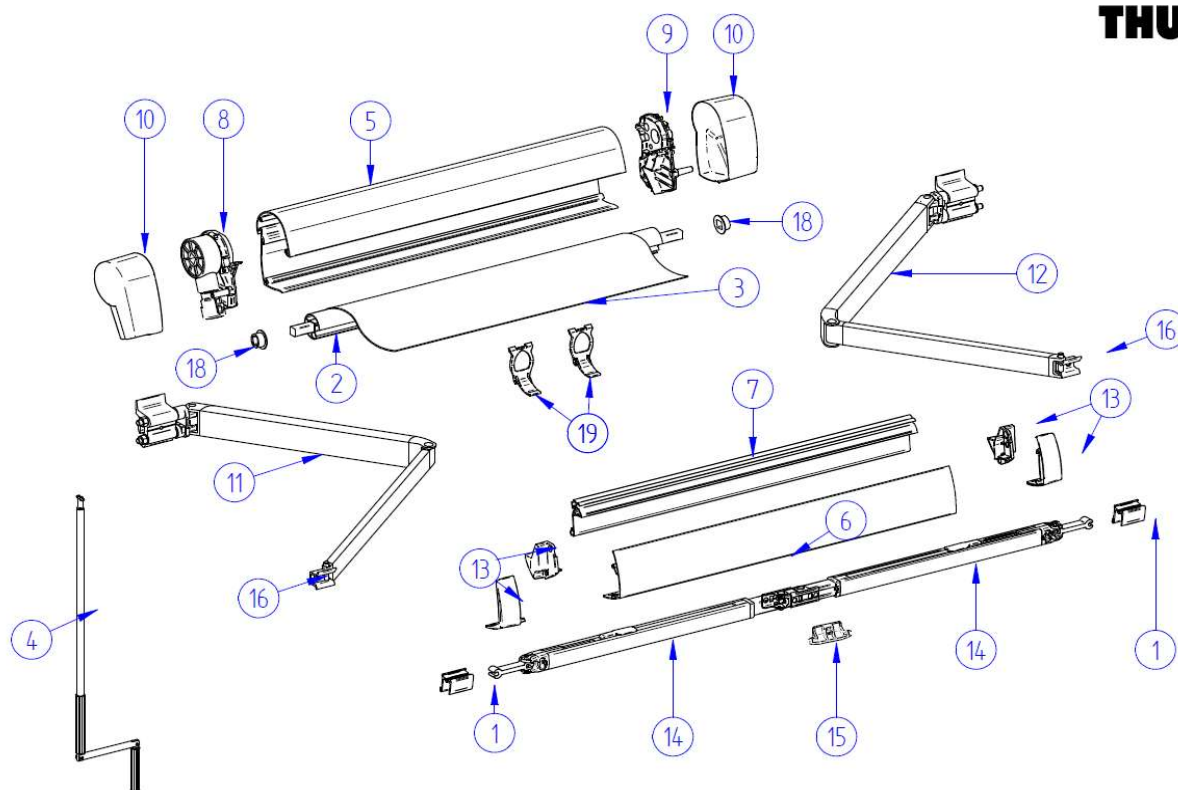

2024 SPARE PARTS LIST

5102

THULE
SWEDEN

VW606

THULE
SWEDEN

THULE Omnistor 5102/VW

VW 606-02

	ART.NR.	DESCRIPTION	
1	1500600296	CONNECT. SUPP. ARM V97 SERIE 5	Not available
2	1500601954	ROLLER TUBE ASSY 5102 2.6M	
3	1500600952	FABRIC 2.60M 5102 04	Not available
	1500602699	FABRIC 2.60M 5102 31	
4	1500601124	HANDCRANK VW T5 + 5102	
5	1500601689	MAIN HOUSING VW T5 RAL9006	
	1500602357	MAIN HOUSING VW T5 RAL9011	
6	1500601955	OUTSIDE LEAD RAIL 5102 RAL9006	
	1500602358	OUTSIDE LEAD RAIL 5102 RAL9011	
7	1500601956	INSIDE LEAD RAIL 5102 RAL9006	
8	1500601201	LH ENDPLATE + GEAR ASSY VW T5	
9	1500601202	RH ENDPLATE MH VW T5	
10	1500601203	LH+RH SIDECAP ASSY 5102 RAL9006	
	1500602702	LH+RH SIDECAP ASSY 5102 RAL9011	
11	1500602103	LH SPRINGARM COMPL 5102	
12	1500602104	RH SPRINGARM COMPL 5102	
13	1500601206	LH+RH LEAD RAIL END PLATE ASSY 5102 RAL9006	
	1500602703	LH+RH LEAD RAIL END PLATE ASSY 5102 RAL9011	
14	1500601960	SUPPORT ARM V2 2.60M XL	
15	1500601789	CENTRAL CLAMP SUPPORT ARM V2	
16	1500601219	LH+RH CONN.LEAD RAIL	
	1500602754	LH+RH STOP SPRING ARM 5102	
17	301982	ADAPTER SET 5102 VWT5 LHD (not on image)	
	301983	ADAPTER SET 5102 VWT5 RHD (not on image)	
18	1500602755	LH+RH ROLLER BEARINGS 5102	
19	1500603187	POSITIONER SPRING ARM 5102 2PC