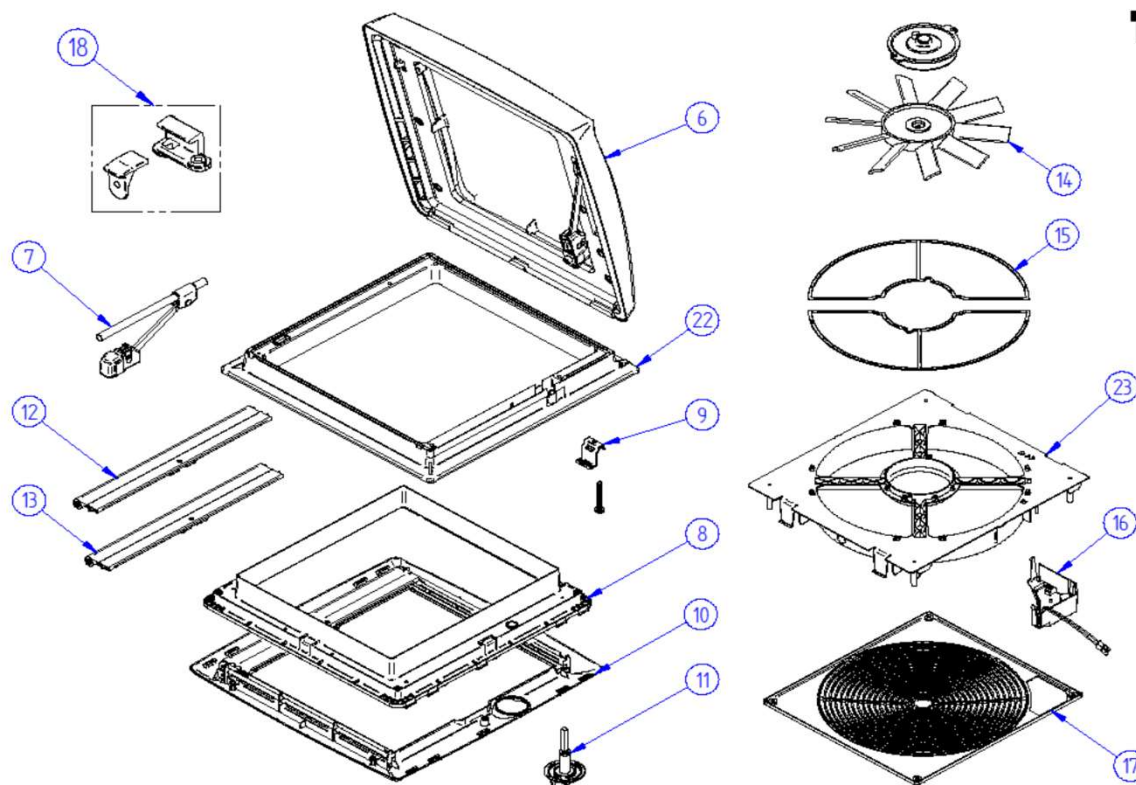

2024 SPARE PARTS LIST

Rooflights - Thule Vent

THULE
SWEDEN

DL609

THULE Omnivent V04

DL609-01

	ART.NR.	DESCRIPTION	
6	1500601443	DOME WHITE + OPERATION DEVICE	
	1500601444	DOME TRANSL + OPERATION DEVICE	
7	1500601364	OPERATING DEVICE	
8	1500601786	INNER HATCH FRAME CREAM	
9	1500600694	HARDWARE PACK. OMNIVENT V04	
10	308229	RETROFIT CURTAIN FRAME V04	
11	1500600712	OPERATING KNOB CREAM ASSY	
12	1500600709	ROLLO MOSQUITO ASSY	
13	1500600710	ROLLO CREAM ASSY	
14	1500600700	MOTOR + FAN BLADE VENTILATOR	
15	1500601718	SET MOSQUITO NET VENTILATOR	
16	1500601719	ELECTR STEERING V08	
17	1500601720	VENTILATOR GRID V08	
18	1500600719	RETROFIT LOCK	
22	1500600698	OUTER HATCH FRAME+HINGE	
23	1500602392	VENTILATOR FRAME >2008 NEW