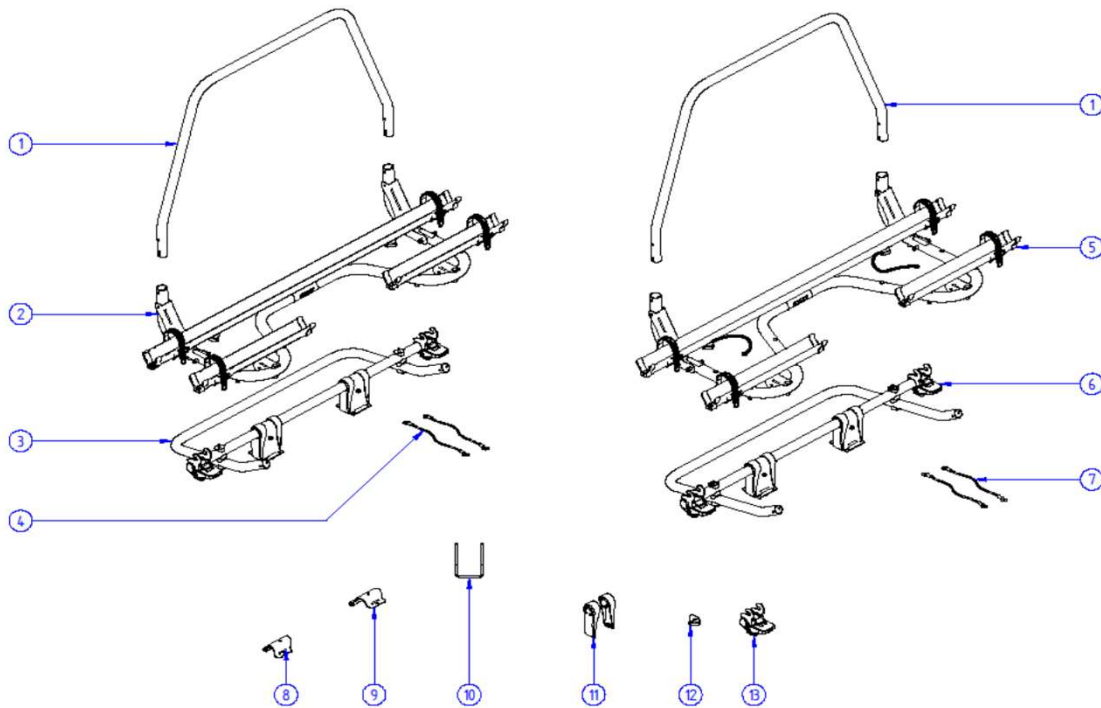

ART.NR.	DESCRIPTION
1	BIKE ARM SHORT 122MM WITHOUT LOCK
2	BIKE ARM 482MM 30 TORQUE KNOB
3	BIKE ARM ACUTIGHT KNOB WITHOUT LOCK
4	FOOT PADS UPPER
5	UPPER FOOT COMPLETE LEFT
6	UPPER FOOT COMPLETE RIGHT
7	FOOT PADS LOWER
8	PLASTIC FOIL
9	CAP SOCKET SCREW
10	LOWER BRACKET
11	TILT LOCK
12	END CAP
13	WHEEL HOLDER COMPLETE LEFT
14	WHEEL HOLDER COMPLETE RIGHT
15	WING KNOB WITH FASTENERS
16	COVER PLATFORM LEFT
17	COVER PLATFORM RIGHT
18	LOGOTYPE
19	TORQUE KEY 6Nm
	COVER SIDE PROFILE - LEFT
	COVER SIDE PROFILE - RIGHT

2024 SPARE PARTS LIST

Caravan Superb - Caravan Superb SV

THULE
SWEDEN

SP624

THULE
SWEDEN

THULE Caravan Superb / Superb SV

SP624-00

ART.NR.	DESCRIPTION
Caravan Superb SV	
1	1500602768 CARAVAN SMART / SUPERB SUPPORT BAR
2	1500602808 CARAVAN SUPERB SV PLATFORM COMPLETE
	1500602987 CARAVAN SUPERB SV 2016 PLATFORM COMPLETE
3	1500602770 CARAVAN SUPERB SV BASE
	1500602988 CARAVAN SUPERB SV 2016 BASE
4	1500603487 CARAVAN SUPERB SV TILT STOP CORD - 450MM (2x)
11	1500602899 CARAVAN SMART/ SUPERB FOOT COVER (2X)
12	1500602960 CARAVAN SMART/SUPERB FIXATION TILT STOP (2x)
13	1500602864 CARAVAN SMART / SUPERB PLATFORM LOCK SET V2
Caravan Superb	
1	1500602768 CARAVAN SMART / SUPERB SUPPORT BAR
5	1500602771 CARAVAN SUPERB PLATFORM COMPLETE
6	1500602772 CARAVAN SUPERB BASE
7	1500603488 CARAVAN SUPERB TILT STOP CORD - 550MM (2x)
11	1500602899 CARAVAN SMART/ SUPERB FOOT COVER (2X)
12	1500602960 CARAVAN SMART/SUPERB FIXATION TILT STOP (2x)
13	1500602864 CARAVAN SMART / SUPERB PLATFORM LOCK SET V2
Common parts for all A-frames	
8	1500602774 FIXATION PLATE D30 RH BLACK
9	1500602773 FIXATION PLATE D30 LH BLACK
10	1500601980 U-BOLT M6 x 135/78/135 (1x)
	308140 U-BOLT M6 x 160/78/160 (4x) (sold per 5 sets)