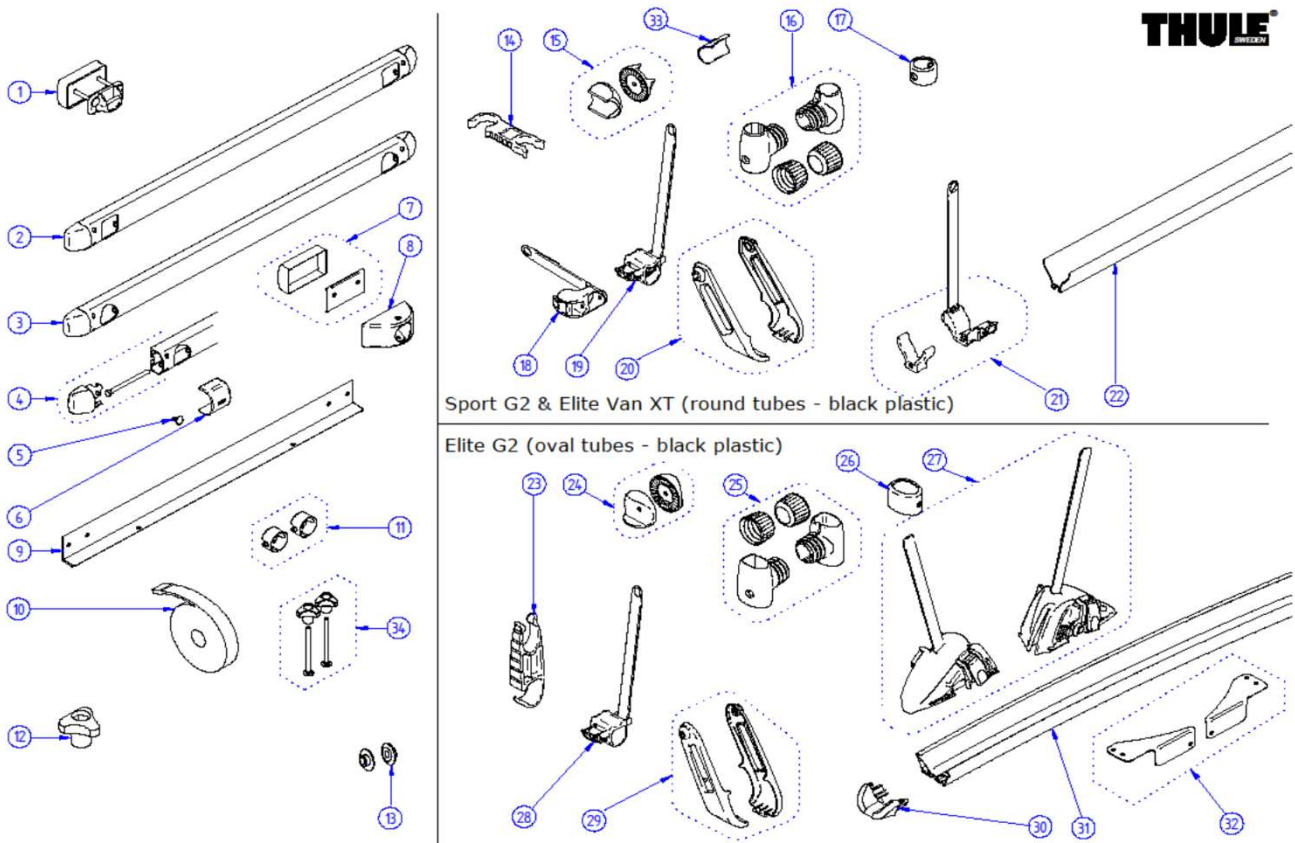

2024 SPARE PARTS LIST

Sport G2 & Elite G2 & Elite Van XT - Common Parts

THULE
SWEDEN

MH604

THULE
SWEDEN

THULE Sport G2; Elite G2 & Elite Van XT - common parts

MH604-08

ART.NR.	DESCRIPTION
1	G2 UPPER FIXATION KIT (2x)
2	G2 TOP MOUNTING RAIL
3	BOTTOM MOUNTING RAIL
	BOTTOM MOUNTING RAIL BLIND
4	SPORT/ELITE CAP MOUNTING PROFILE + BOLT (2x)
5	MOUNTING RAIL SCREW NAIL (x100)
	MOUNTING RAIL SCREW NAIL (X8)
6	COVER MOUNTING RAIL (2pcs)
7	LOWER FIXATION KIT INSIDE (2x)
8	FOOT + FOOT COVER (2x)
9	ANGLE SUPPORT RAIL DUCATO
10	SAFETY STRAP 2,00M BLACK
11	ANTI RATTLING BOTTOM MOUNTING RAIL (2x)
12	KNOB WITH NUT BLACK - 2PC
13	GLIDING BEARINGS FOR HINGES (100 PCS)
14	G2 PLATFORM HOLDER 30/34
	G2 PLATFORM HOLDER 34/34
15	G2 SERRATED PIECE round (2x)
16	G2 SPORT T-PIECE (2x)
17	G2 CONNECTION PIECE DIA. 34/30 (2x)
18	PLATFORM LOCK VERTICAL (2x)
19	PLATFORM LOCK (1L+1R)
20	SPORT G2 HINGE COVERS BLACK 20° (1L+1R)
	SPORT G2 HINGE COVERS BLACK 40° (1L+1R)
21	SPORT G2 ENDCAP + WHEEL STRAPS FOR V-RAIL (2x)
22	V-RAIL PROFILE
23	PLATFORM HOLDER (2x)
24	G2 SERRATED PIECES oval (1+1)
25	G2 OVAL T-PIECES (1L+1R)