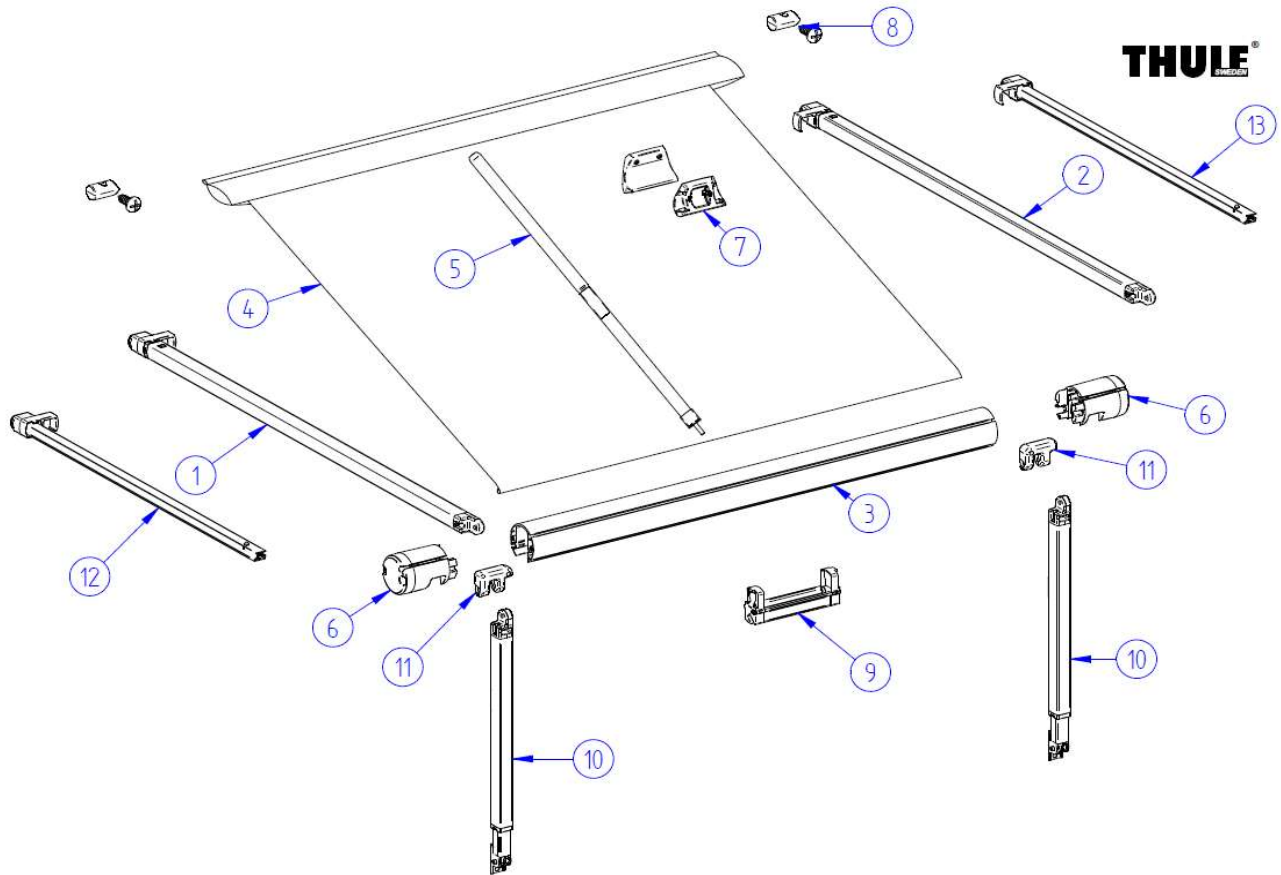

2024 SPARE PARTS LIST
1200

THULE Omnistor 1200

1BA 601-01

ART.NR.	DESCRIPTION
1	1500602900 LH RAFTER ARM ASSY TO1200 - 2.30 M
	1500602901 LH RAFTER ARM ASSY TO1200 - 2.60 M
	1500602902 LH RAFTER ARM ASSY TO1200 - 3.00/3,25 M
	1500602903 LH RAFTER ARM ASSY TO1200 - 3.50/5,50 M
2	1500602904 RH RAFTER ARM ASSY TO1200 - 2.30 M
	1500602905 RH RAFTER ARM ASSY TO1200 - 2.60 M
	1500602906 RH RAFTER ARM ASSY TO1200 - 3.00/3,25 M
	1500602907 RH RAFTER ARM ASSY TO1200 - 3.50/5,50 M
3	1500602908 ROLLER TUBE TO 1200 - 2,30M
	1500602909 ROLLER TUBE TO 1200 - 2.60M
	1500602910 ROLLER TUBE TO 1200 - 3.00M
	1500602911 ROLLER TUBE TO 1200 - 3.25M
	1500602912 ROLLER TUBE TO 1200 - 3.50M
	1500602913 ROLLER TUBE TO 1200 - 3.75M
	1500602914 ROLLER TUBE TO 1200 - 4,00M
	1500602915 ROLLER TUBE TO 1200 - 4.25M
	1500602916 ROLLER TUBE TO 1200 - 4.50M
	1500602979 ROLLER TUBE TO 1200 - 5,00M
	1500602980 ROLLER TUBE TO 1200 - 5.50M
4	1500602917 FABRIC 2.30M TO 1200 - 31
	1500602918 FABRIC 2.30M TO 1200 - 32
	1500602919 FABRIC 2.60M TO 1200 - 31
	1500602920 FABRIC 2.60M TO 1200 - 32
	1500602921 FABRIC 3,00M TO 1200 - 31
	1500602922 FABRIC 3,00M TO 1200 - 32
	1500602923 FABRIC 3,25M TO 1200 - 31
	1500602924 FABRIC 3,25M TO 1200 - 32
	1500602925 FABRIC 3,50M TO 1200 - 31
	1500602926 FABRIC 3,50M TO 1200 - 32