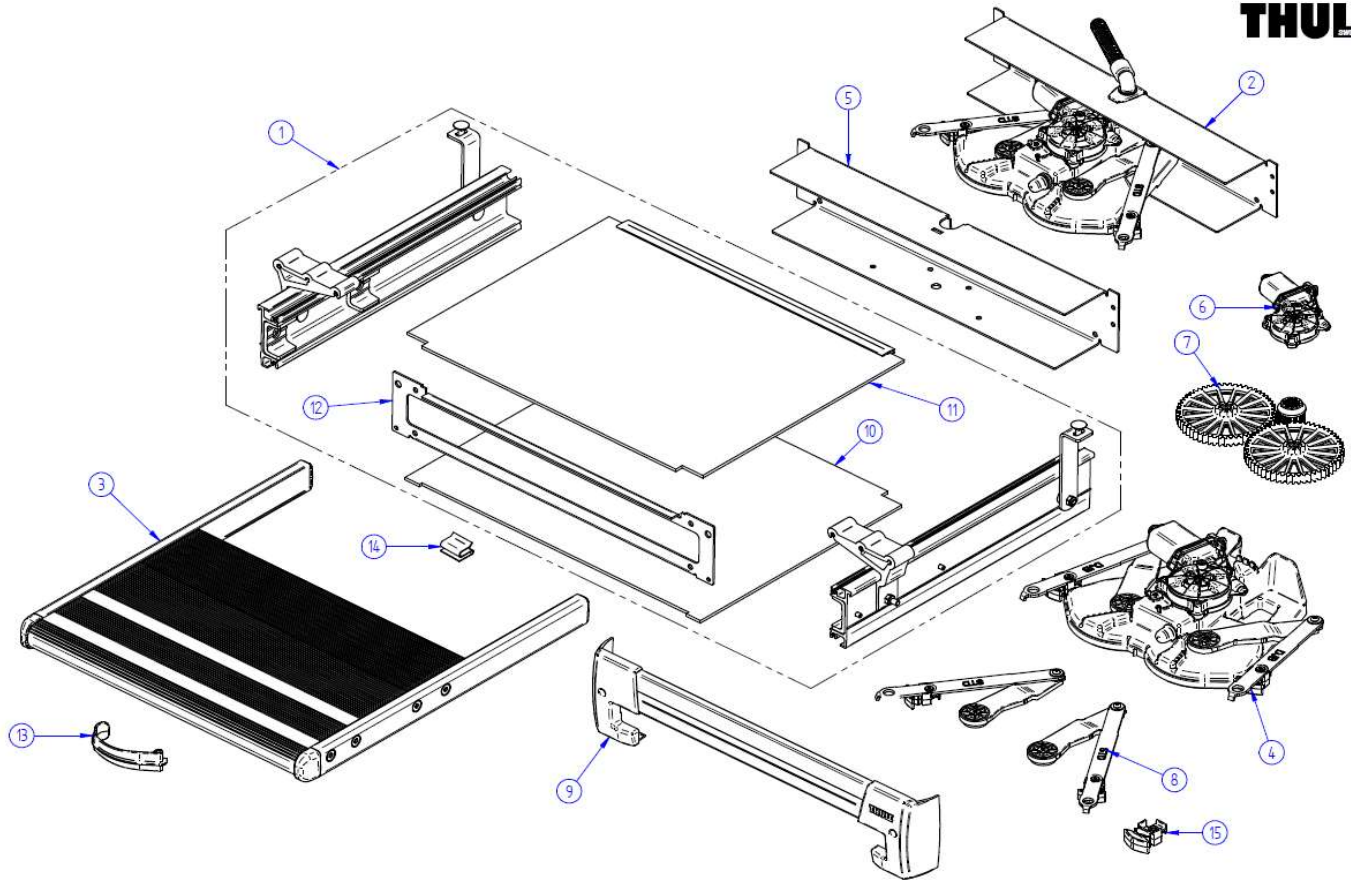

2024 SPARE PARTS LIST

Slide-Out Step G2 Ducato | Jumper | Boxer Euro 6d-Final

THULE
SWEDEN

SDD603

THULE
SWEDEN

THULE SLIDE OUT G2 Dujubo

SDD603-00

	ART.NR.	DESCRIPTION			
1	1500603683	FRAME SLO G2 DJB 400			
	1500603684	FRAME SLO G2 DJB 550			
	1500603685	FRAME SLO G2 DJB 700			
2	1500603689	MOTOR COMPLETE SLO G2 DJB 400			
	1500603690	MOTOR COMPLETE SLO G2 DJB 550			
	1500603691	MOTOR COMPLETE SLO G2 DJB 700			
3	1500603695	FOOTBOARD COMPLETE SLO G2 DJB 400			
	1500603696	FOOTBOARD COMPLETE SLO G2 DJB 550			
	1500603697	FOOTBOARD COMPLETE SLO G2 DJB 700			
4	1500603701	MOTOR DRIVE UNIT SLO G2 DJB G2			
	5	1500603720	MOTOR PLATE SLO G2 400		
		1500603722	MOTOR PLATE SLO G2 550		
1500603723		MOTOR PLATE SLO G2 700			
6	1500603660	MOTOR SO G2			
	7	1500603648	REPAIR KIT PINION SLO G2		
		8	1500603706	DRIVING ARMS SLO G2 DJB G2	
9			1500603703	FRONT PROTECTION SLO G2 DJB/CFT 400	
	1500603704		FRONT PROTECTION SLO G2 DJB/CFT 550		
	1500603705	FRONT PROTECTION SLO G2 DJB/CFT 700			
10	1500603708	LOWER PROTECTION SLO G2 DJB 400			
	1500603709	LOWER PROTECTION SLO G2 DJB 550			
	1500603710	LOWER PROTECTION SLO G2 DJB 700			
11	1500603714	UPPER PROTECTION SLO G2 DJB 400 + H PROFILE			
	1500603715	UPPER PROTECTION SLO G2 DJB 550 + H PROFILE			
	1500603716	UPPER PROTECTION SLO G2 DJB 700 + H PROFILE			
12	1500603242	FRONT PLATE SLO 400			
	1500603232	FRONT PLATE SLO 550			
	1500603243	FRONT PLATE SLO 700			
13	1500603404	SAFETY HOOK FOOTBOARD SLO