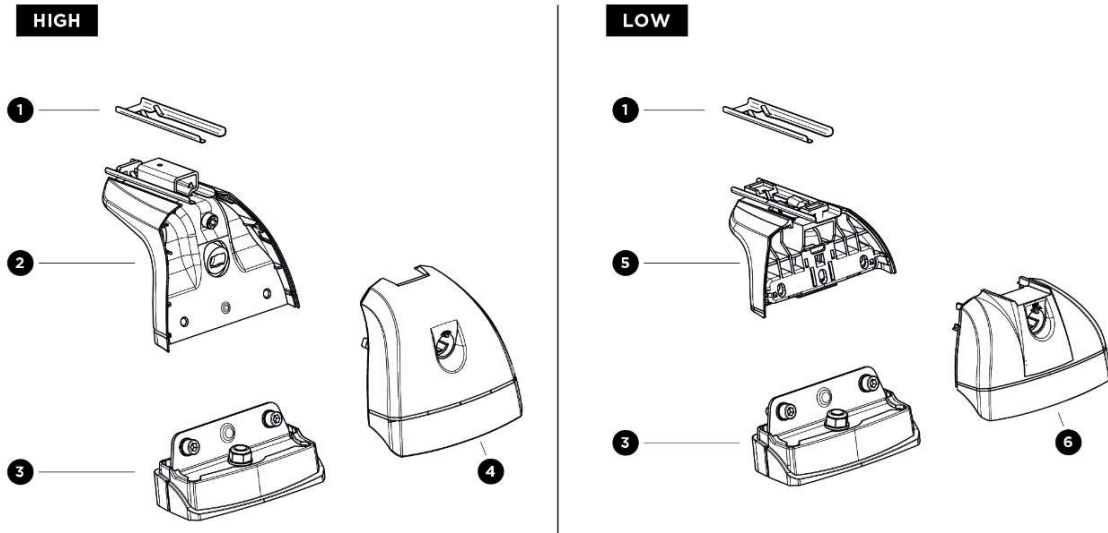

2024 SPARE PARTS LIST

Probar Flex

THULE
SWEDEN

0COS0001

Thule Probar Flex (COS)
OS_10COS0001-00_Thule-Probar-Flex_SP-List

THULE
23/12/2022

	ART.NR.	DESCRIPTION	
1	1500603179	REINFORCEMENT FORK (4 PCS)	
2	1500603180	FOOT FIXPOINT 751 HIGH WITH FORK (1 PCS)	
3	1500603181	FOOT PAD WITH FASTNERS LOW/HIGH (1 PCS)	
4	1500050004	OUTER COVER FIXPOINT 751 HIGH (1 PCS)	
5	1500603182	FOOT FIXPOINT 753 LOW WITH FORK (1 PCS)	
6	1500050090	OUTER COVER FIXPOINT 753 LOW (1 PCS)