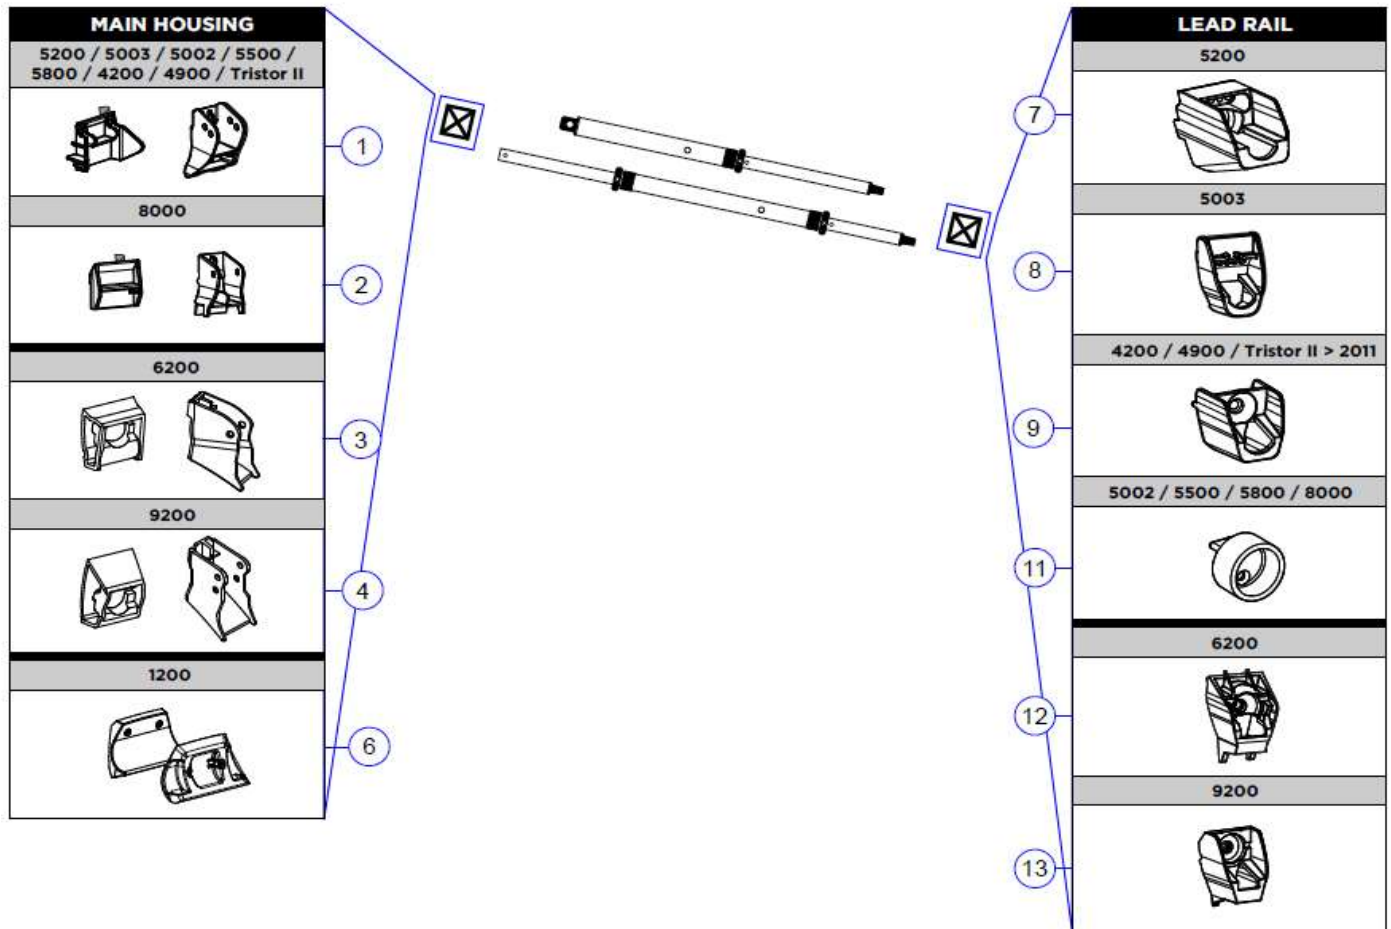

2024 SPARE PARTS LIST

Tension Rafter G2

THULE
SWEDEN

TR602

THULE

THULE Tension Rafter G2

TR602-01

	ART.NR.	DESCRIPTION	
1	1500601682	POSIT. PIECE + TR HOLDER 5003 - 1+1PC	
2	1500601188	POSIT. BLOCK + TENS. RAFTER HOUSING 8000 1+1PC	
3	1500603112	POSIT. BLOCK + TENS. RAFTER HOUSING 6200 1+1PC	
4	1500603113	POSIT. BLOCK + TENS. RAFTER HOUSING 9200 1+1PC	
6	1500602936	TENSION ARM GUARD TO1200 - 2PCS	
7	1500603076	INSERT LEAD RAIL 5200 - 2PCS	
8	1500601606	INSERT LEAD RAIL 5003 - 2PCS	
9	1500602156	INSERT LR 4200/4900	
11	1500603101	CON.TEN.RAFTER - L.RAIL 5002/8000 - 2PCS	
12	1500602616	INSERT LEAD RAIL 6200 - 2PCS	
13	1500602447	INSERT LEAD RAIL 9200 - 2PCS	