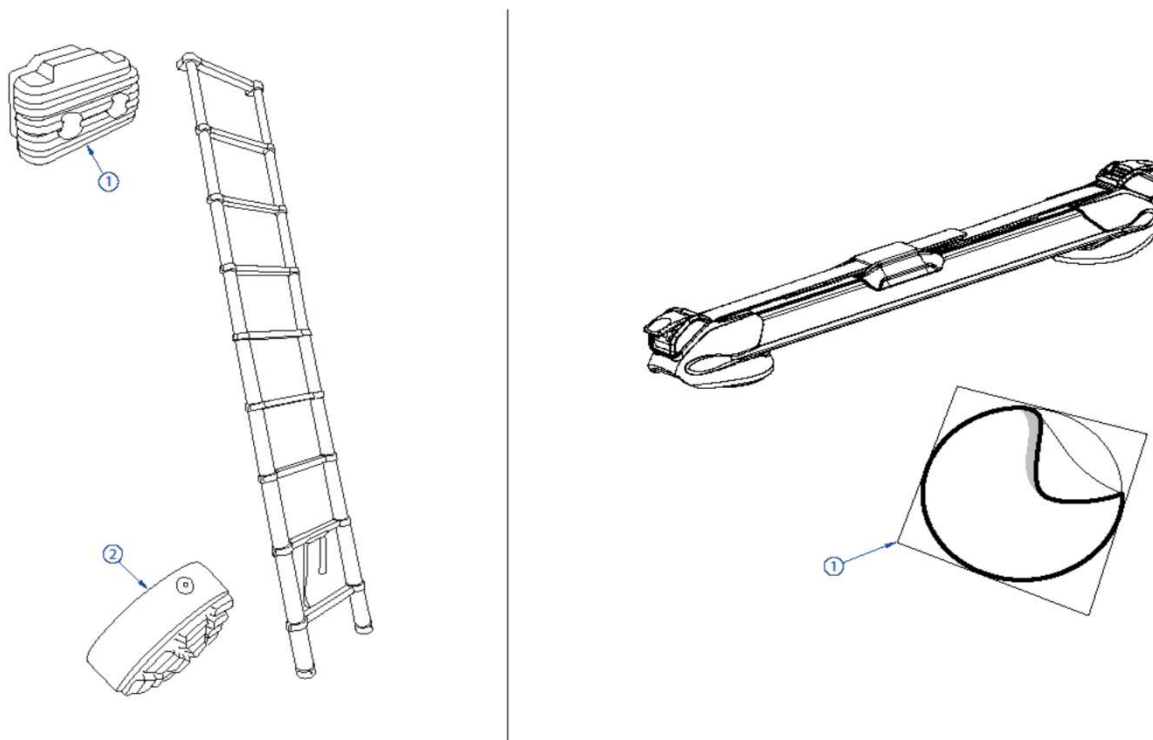

2024 SPARE PARTS LIST

Telescopic Ladder & Ladder Fixation Kit

THULE
SWEDEN

LD611

THULE
SWEDEN

THULE Ladder Fixation Kit

LD611-01

	ART.NR.	DESCRIPTION	
Telescopic ladder			
1	1500603530	TELESCOPIC LADDER BUMPER - 2 PCS	
2	1500603529	TELESCOPIC LADDER FEET - 2PCS	
Fixation Kit			
1	1500603147	PROTECTIVE PATCHES LADDER (4PCS)