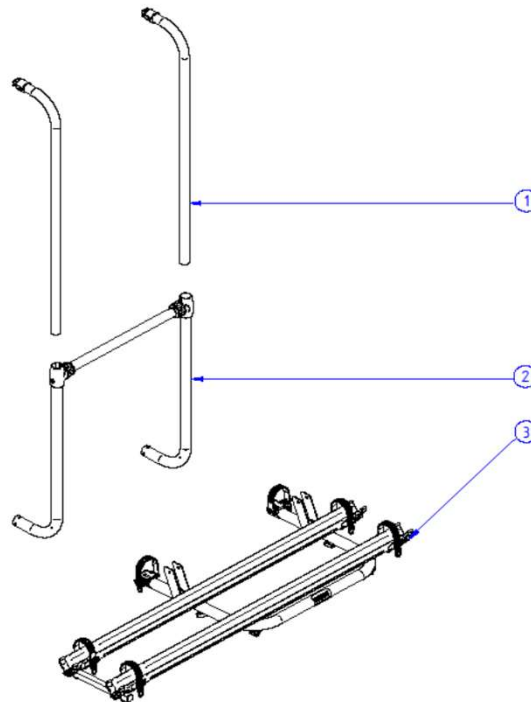

2024 SPARE PARTS LIST

Elite Van XT

THULE
SWEDEN

MH607

THULE
SWEDEN

THULE Elite Van XT

MH607-03

	ART.NR.	DESCRIPTION	
1	1500603150	MOUNTING RAIL D/J/B >2007 TOP + BOTTOM	
	1500603217	MOUNTING RAIL D/J/B >2007 TOP + BOTTOM BLACK	
	1500603218	MOUNTING RAIL VW CRAFTER >2017 TOP + BOTTOM BLACK	
	1500603528	MOUNTING RAIL SPRINTER & CRAFTER <2017 TOP + BOTTOM BLACK	
	1500603766	MOUNTING RAIL FORD TRANSIT >2015	
2	1500603151	MOUNTING RAIL ENDCAP 2PCS	
3	1500603152	MOUNTING RAIL CONNECTION 4PCS	
	1500603572	MOUNTING RAIL CONN 4PCS - SPRINTER & CRAFTER <2017	
	1500603767	MOUNTING RAIL CONNECTION - FORD TRANSIT >2015	
4	1500603153	COVER STRIP RIBBED 750mm 2PCS	
5	1500603154	ELITE VAN XT FOOT + COVER 2PCS	
6	1500603155	ELITE VAN XT BODY	
	1500603219	ELITE VAN XT BODY BLACK	
7	1500603156	ELITE VAN XT PLATFORM COMPLETE	
	1500603220	ELITE VAN XT PLATFORM COMPLETE BLACK	
	1500603724	ELITE VAN XT RAIL PROFILE	
8	1500603725	ELITE VAN XT RAIL PROFILE - BLACK	

ART.NR.	DESCRIPTION
1	BIKE ARM SHORT 122MM WITHOUT LOCK
2	BIKE ARM 482MM 30 TORQUE KNOB
3	BIKE ARM ACUTIGHT KNOB WITHOUT LOCK
4	FOOT PADS UPPER
5	UPPER FOOT COMPLETE LEFT
6	UPPER FOOT COMPLETE RIGHT
7	FOOT PADS LOWER
8	PLASTIC FOIL
9	CAP SOCKET SCREW
10	LOWER BRACKET
11	TILT LOCK
12	END CAP
13	WHEEL HOLDER COMPLETE LEFT
14	WHEEL HOLDER COMPLETE RIGHT
15	WING KNOB WITH FASTENERS
16	COVER PLATFORM LEFT
17	COVER PLATFORM RIGHT
18	LOGOTYPE
19	TORQUE KEY 6Nm
	COVER SIDE PROFILE - LEFT
	COVER SIDE PROFILE - RIGHT