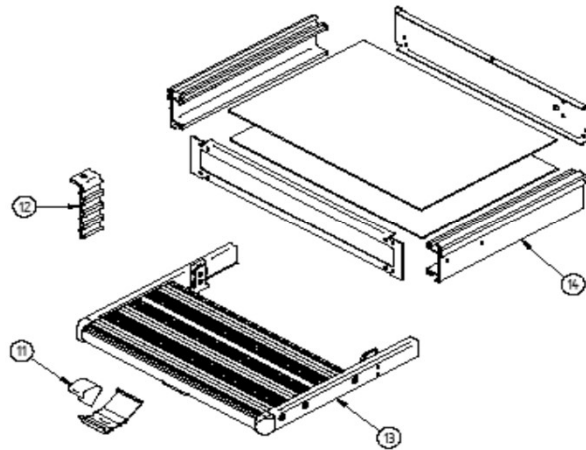

2024 SPARE PARTS LIST
Double Step with Skirt 2015

THULE
SWEDEN

SMB601

THULE
INCORPORATED

THULE Double step 12V500 Arto & 12V650 Flair

SMB601-03

	ART.NR.	DESCRIPTION	
1	1500602886	12V MOTOR ASSY DOUBLE STEP SKIRT 2015	
2	1500602887	MOTOR CAP DOUBLE STEP SKIRT 2015	
3	1500602888	LH SCISSOR ASSY DOUBLE STEP SKIRT 2015	
4	1500602889	RH SCISSOR ASSY DOUBLE STEP SKIRT 2015	
5	1500602890	DRIVING ROD D12V500 SKIRT 2015	
	1500602891	DRIVING ROD D12V650 SKIRT 2015	
6	1500602892	FRAME CON. TUBE D12V500 SKIRT 2015 – 2PC	
	1500602893	FRAME CON. TUBE D12V650 SKIRT 2015 – 2PC	
7	1500602894	FOOT BOARD DOUBLE STEP12V500 SKIRT 2015 – 2PC	
	1500602895	FOOT BOARD DOUBLE STEP12V650 SKIRT 2015 – 2PC	
10	1500602718	REPAIR KIT PINION DOUBLE STEP SKIRT	
11	1500603102	REPAIR FIXATION KIT SKIRT CLOSING	
	1500603811	REPAIR FIXATION KIT SKIRT CLOSING ISMOVE	
12	1500603117	SKIRT FIXATION - 2PC	