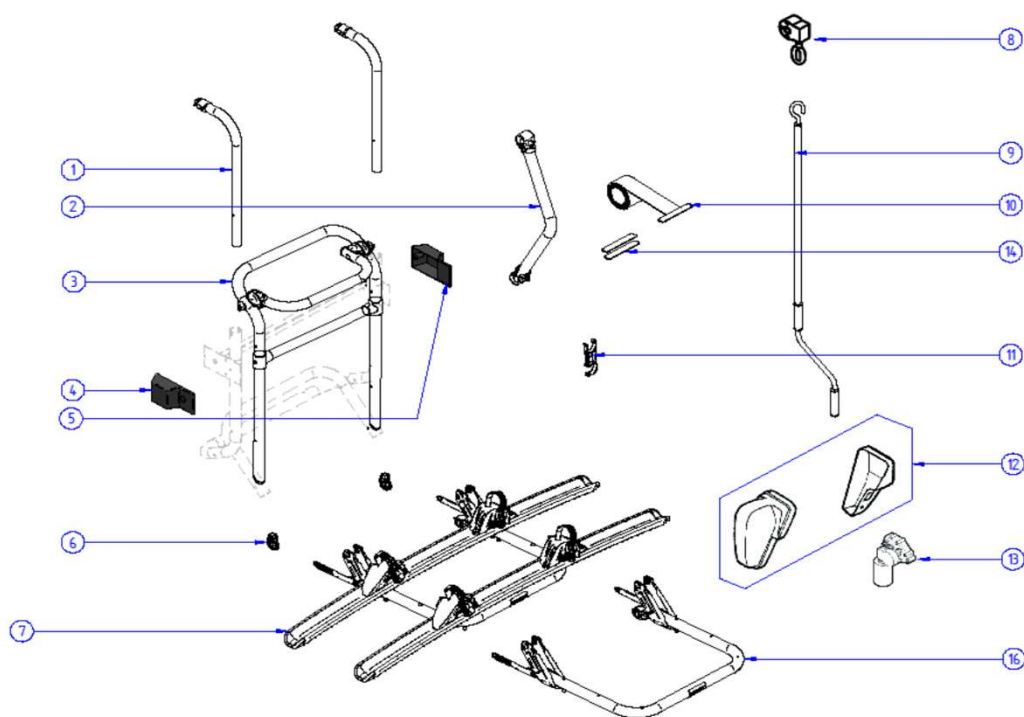

2024 SPARE PARTS LIST

Lift V16 Manual - Lift V16 12V

THULE
SWEDEN

OBL606

THULE
SWEDEN

THULE Lift V16

OBL606-02

	ART.NR.	DESCRIPTION	
1	1500603103	LIFT V16 ARM (1x)	
	307371	LIFT V16 EXTENSION ARMS 150CM (2pcs)	
2	1500603104	LIFT V16 TIE TUBE (1x)	
3	1500603105	LIFT V16 SUPPORTING FRAME	
4	1500603106	LIFT V16 SIDEPLATE COVER BLACK LH - MANUAL & 12V	
5	1500603107	LIFT V16 SIDEPLATE COVER BLACK RH - MANUAL	
6	1500603108	LIFT V16 TUBE STOP 40° (2pcs)	
7	1500603109	LIFT V16 PLATFORM COMPLETE	
8	1500601972	LIFT MANUAL GEAR	
9	1500603148	LIFT MANUAL HAND CRANK 70cm	
10	1500600467	LIFT STRAP - 2PCS	
11	1500602622	G2 PLATFORM HOLDER 34/34 (1x)	
12	1500603110	LIFT V16 12V MOTOR COVER RH BLACK - 2PCS	
13	1500600504	LIFT 12V MOTOR	
14	1500603177	REPAIR KIT LIFT INSERT PULL STRAPS	
15	1500603118	REPAIR KIT LIFT MOTOR GEAR	
16	1500603484	LIFT V16 PLATFORM WITHOUT RAILS