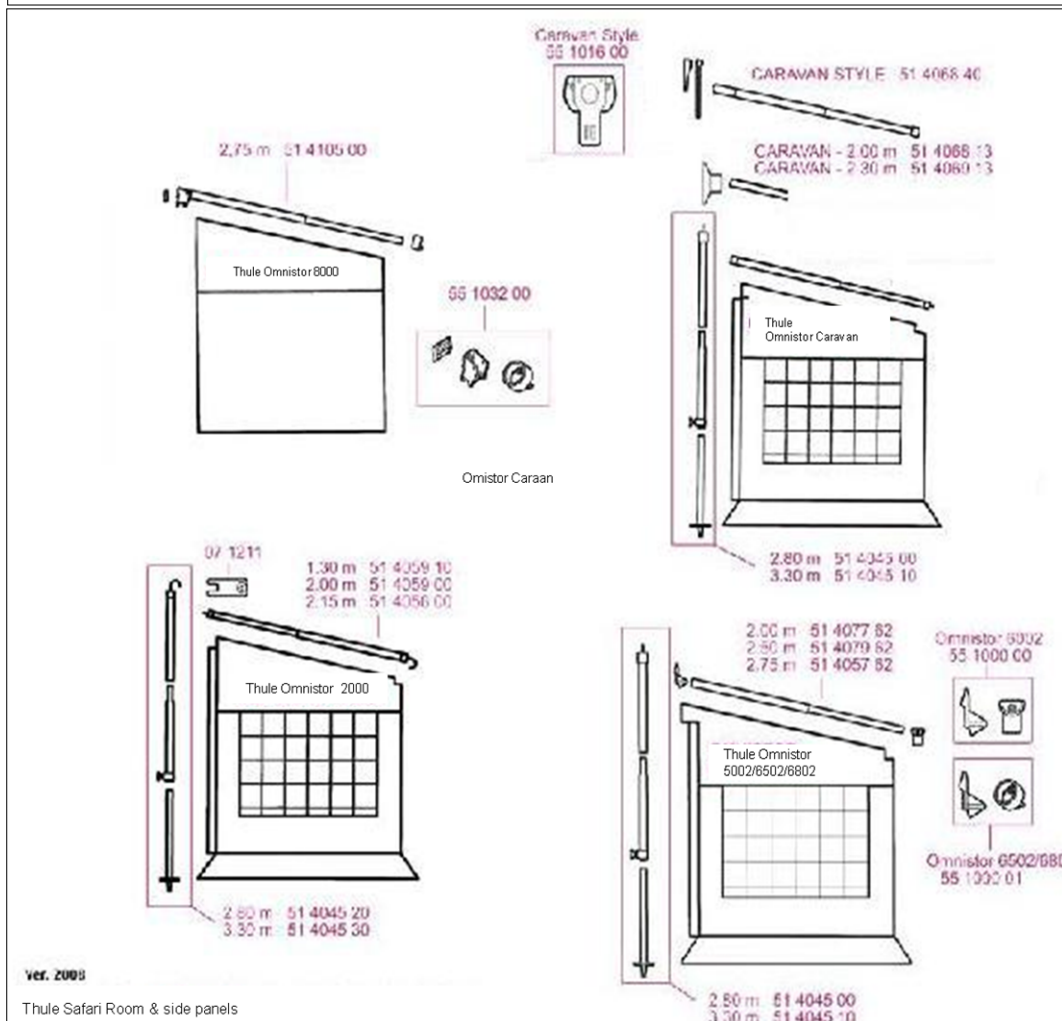

2024 SPARE PARTS LIST

Safari Room & RBS