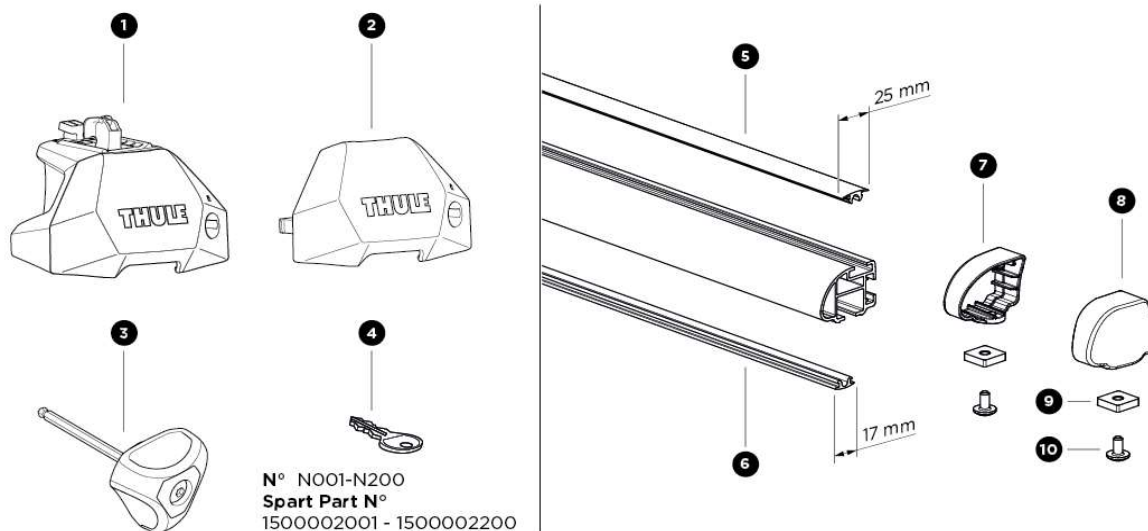

2024 SPARE PARTS LIST

Fixpoint Evo

THULE
SWEDEN

0COS0002

Thule Fixpoint Evo (COS)
OS_10COS0002-00_Thule-Fixpoint-Evo_SP-List

THULE
27/12/2022

	ART.NR.	DESCRIPTION	
1	1500054648	THULE EVO FIXPOINT - COMPLETE FOOT	
2	1500054649	THULE EVO FIXPOINT - FRONT COVER	
3	1500052988	TORQUE KEY 4NM - THULE RAISED RAIL EVO / FLUSH RAIL EDGE / FIXP	
4	1500002XXX	KEY N° XXX	
5	1500050834	RUBBER PROFILE PROBAR 25mm - 2190mm (1 PCS)	
6	1500050836	RUBBER PROFILE PROBAR 17mm - 2190mm (1 PCS)	
7	1500050843	END CAP PROBAR - LEFT (1 PCS)	
8	1500050844	END CAP PROBAR - RIGHT (1 PCS)	
9	1500050845	SQUARE NUT M6 (1 PCS)	
10	1500051152	HEXAGONAL SCREW K6S (1 PCS)	