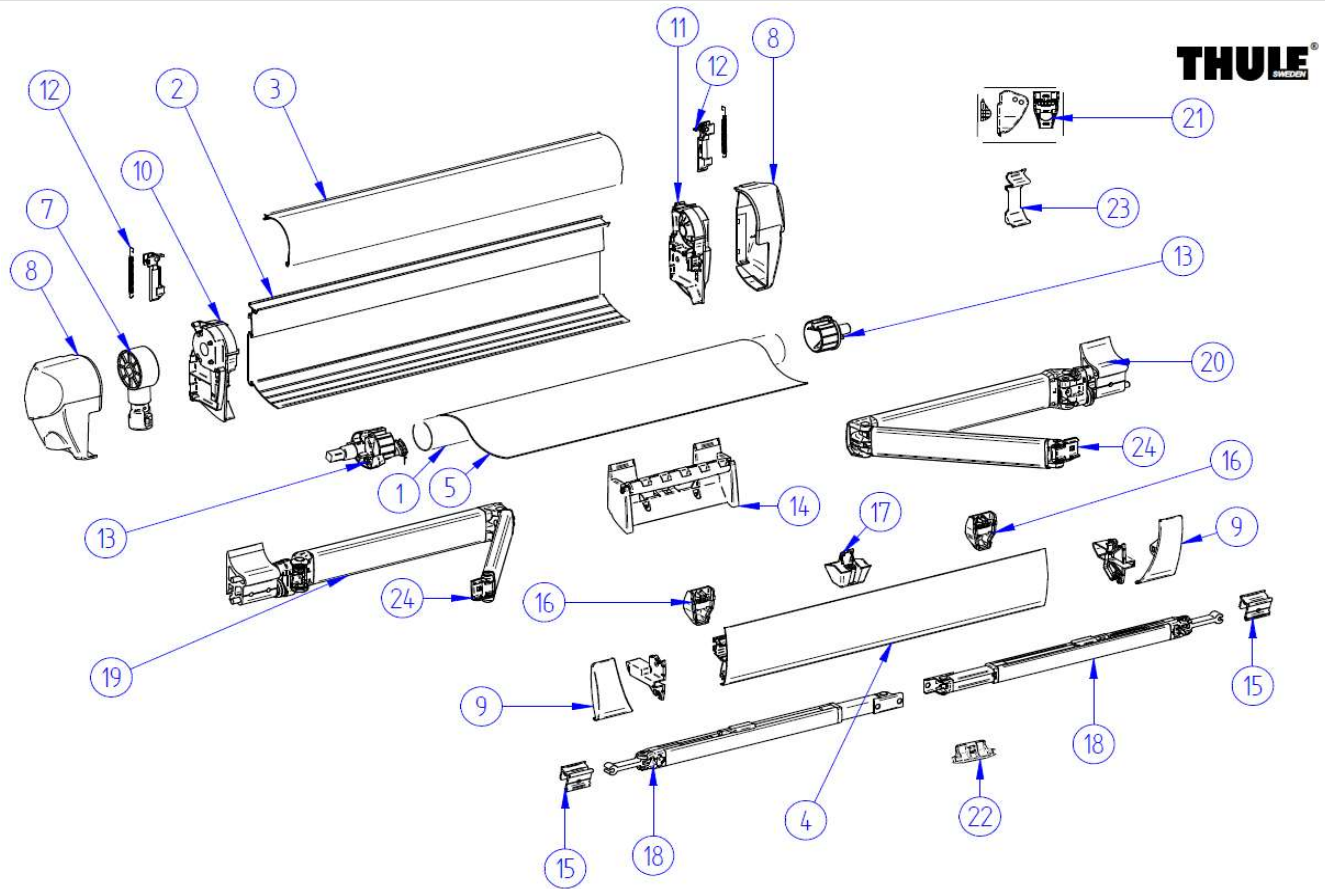

2024 SPARE PARTS LIST
5003

THULE Omnistor 5003

5AF611-01

	ART.NR.	DESCRIPTION		
1	1500601790	ROLLER TUBE 48 5002/5003 -1.9M	Not available	
	1500601791	ROLLER TUBE 48 5002/5003 -2,3M	Not available	
	1500601792	ROLLER TUBE 48 5002/5003 -2,6M	Not available	
	1500601793	ROLLER TUBE 48 5002/5003 -3,0M	Not available	
	1500601794	ROLLER TUBE 48 5002/5003 -3,5M	Not available	
	1500601795	ROLLER TUBE 52 5003 -4,00M	Not available	
	1500601796	ROLLER TUBE 52 5003 -4,50M	Not available	
	2	1500601546	MAIN HOUSING 5003 1.90M	
1500601547		MAIN HOUSING 5003 2.30M		
1500601548		MAIN HOUSING 5003 2.60M		
1500601549		MAIN HOUSING 5003 3.00M		
1500601550		MAIN HOUSING 5003 3.50M		
1500601551		MAIN HOUSING 5003 4.00M		
1500601552		MAIN HOUSING 5003 4.50M		
1500601567		MAIN HOUSING 5003 ANO 1.90M	Not available	
1500601568		MAIN HOUSING 5003 ANO 2.30M	Not available	
1500601569		MAIN HOUSING 5003 ANO 2.60M	Not available	
1500601570		MAIN HOUSING 5003 ANO 3.00M	Not available	
1500601571		MAIN HOUSING 5003 ANO 3.50M	Not available	
1500601572		MAIN HOUSING 5003 ANO 4.00M	Not available	
1500601573		MAIN HOUSING 5003 ANO 4.50M	Not available	
1500602683		MAIN HOUSING 5003 ANTHR. 2.60M		
1500602684		MAIN HOUSING 5003 ANTHR. 3.00M		
1500602685		MAIN HOUSING 5003 ANTHR. 3.50M		
1500602686		MAIN HOUSING 5003 ANTHR. 4.00M		
3		1500601553	ROOF HOUSING 5003 1.90M	
		1500601554	ROOF HOUSING 5003 2.30M	
	1500601555	ROOF HOUSING 5003 2.60M		
	1500601556	ROOF HOUSING 5003 3.00M