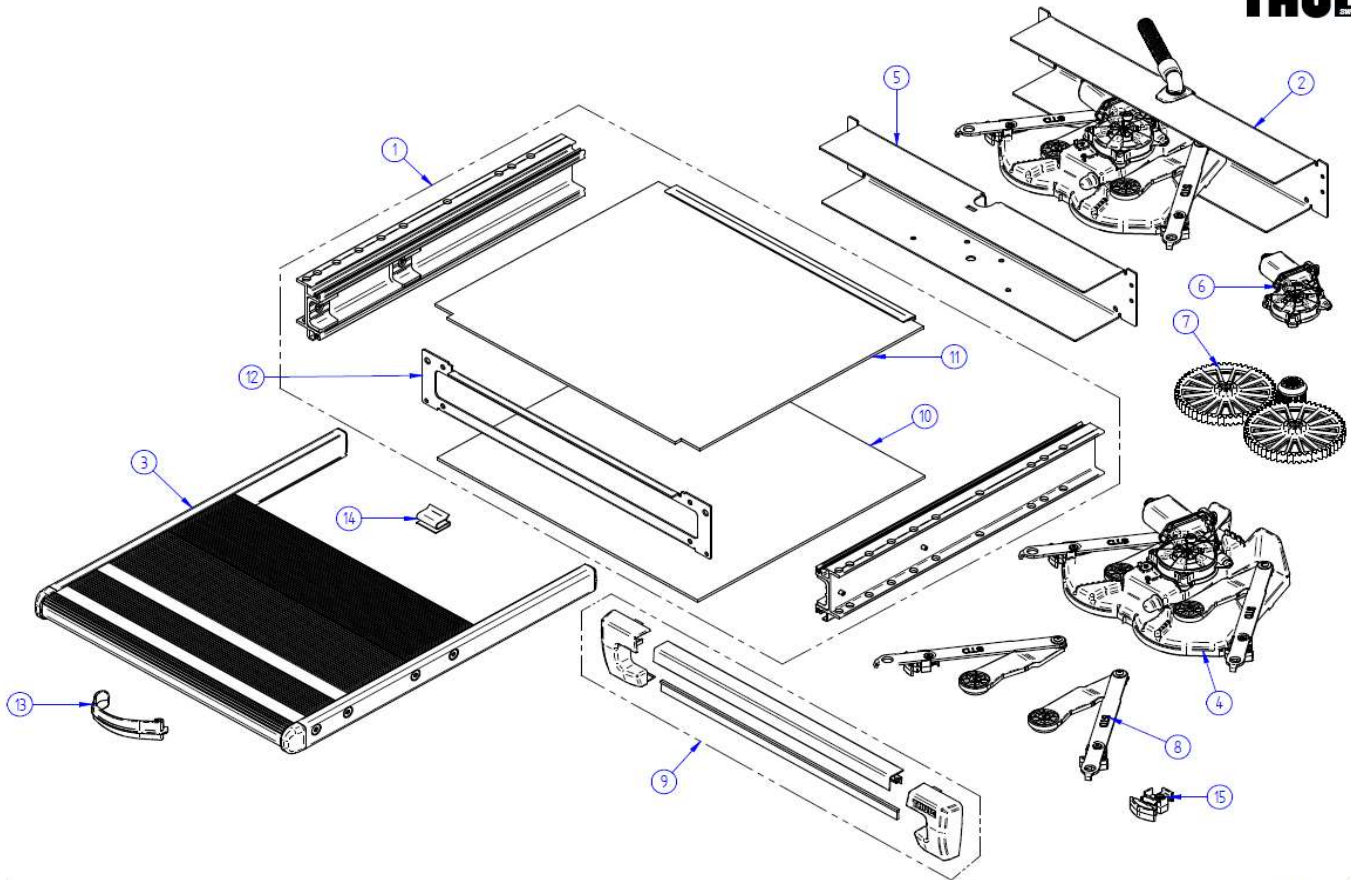

2024 SPARE PARTS LIST
Slide-Out Step G2 Standard

THULE
SWEDEN

SDD604

THULE
SWEDEN

THULE SLIDE OUT G2 STD

SDD604-00

	ART.NR.	DESCRIPTION	
1	1500603631	FRAME SLO G2 STD 400	
	1500603632	FRAME SLO G2 460 (*)	
	1500603633	FRAME SLO G2 STD 550	
	1500603634	FRAME SLO G2 STD 700	
2	1500603635	MOTOR COMPLETE SLO G2 STD 400	
	1500603636	MOTOR COMPLETE SLO G2 460 (*)	
	1500603637	MOTOR COMPLETE SLO G2 STD 550	
	1500603638	MOTOR COMPLETE SLO G2 STD 700	
3	1500603639	FOOTBOARD COMPLETE SLO G2 STD 400	
	1500603640	FOOTBOARD COMPLETE SLO G2 460 (*)	
	1500603641	FOOTBOARD COMPLETE SLO G2 STD 550	
	1500603642	FOOTBOARD COMPLETE SLO G2 STD 700	
4	1500603643	MOTOR DRIVE UNIT SLO G2 STD	
5	1500603720	MOTOR PLATE SLO G2 400	
	1500603721	MOTOR PLATE SLO G2 460 (*)	
	1500603722	MOTOR PLATE SLO G2 550	
	1500603723	MOTOR PLATE SLO G2 700	
6	1500603660	MOTOR SLO G2	
7	1500603648	REPAIR KIT PINION SLO G2	
8	1500603649	DRIVING ARMS SLO G2 STD	
9	1500603644	FRONT PROTECTION SLO G2 STD 400	
	1500603645	FRONT PROTECTION SLO G2 460 (*)	
	1500603646	FRONT PROTECTION SLO G2 STD 550	
	1500603647	FRONT PROTECTION SLO G2 STD 700	
10	1500603650	LOWER PROTECTION SLO G2 STD 400	
	1500603651	LOWER PROTECTION SLO G2 460 (*)	
	1500603652	LOWER PROTECTION SLO G2 STD 550	
	1500603653	LOWER PROTECTION SLO G2 STD 700	
11	1500603654	UPPER PROTECTION SLO G2 STD 400 + H PROFILE