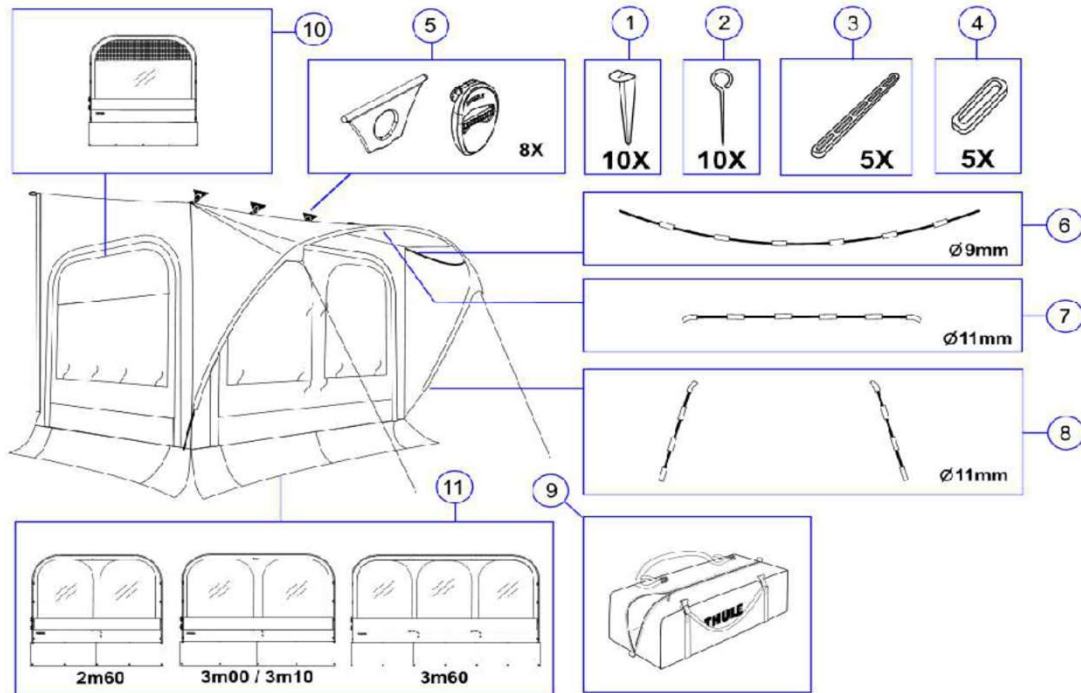

2024 SPARE PARTS LIST

QuickFit / EasyLink

THULE
SWEDEN

SLW601

THULE
SWEDEN

THULE QuickFit

SLW601-02

	ART.NR.	DESCRIPTION	
1	1500601169	TENT PEG HALF ROUND (X10)	
2	1500601171	GROUNDSHEET PEG (X10)	
3	1500601167	MULTI POSITION RUBBER 20CM (X5)	
4	1500602154	ELASTIC BAND 8CM (X5)	
5	1500602779	FIXATION PIECES LEAD RAIL (X8)	
6	1500602780	TENT POLES Ø9MM ROOF ARCH - 2M60 M (380cm)	
	1500602781	TENT POLES Ø9MM ROOF ARCH - 2M60 L/XL (390cm)	
	1500602782	TENT POLES Ø9MM ROOF ARCH - 3M00 DUC H2 (410cm)	
	1500602878	TENT POLES Ø9MM ROOF ARCH - 3M10 M/L/XL (420cm)	
	1500602784	TENT POLES Ø9MM ROOF ARCH - 3M60 M/L/XL (460cm)	
7	1500602785	TENT POLES Ø11MM UPPER ARCH - 2M60 M (235cm)	
	1500602786	TENT POLES Ø11MM UPPER ARCH - 2M60 L/XL (250cm)	
	1500602787	TENT POLES Ø11mm UPPER ARCH - 3M00 DUC H2 (255cm)	
	1500602880	TENT POLES Ø11mm UPPER ARCH - 3M10 M (260cm)	
	1500602881	TENT POLES Ø11mm UPPER ARCH - 3M10 L/XL (275cm)	
	1500602788	TENT POLES Ø11MM UPPER ARCH - 3M60 M (295cm)	
	1500602789	TENT POLES Ø11MM UPPER ARCH - 3M60 L/XL (315cm)	
8	1500602790	TENT POLES Ø11MM LOWER ARCH (X2) (183cm)	
9	1500602791	QUICK FIT SPORTS BAG	Not available
10	1500602882	QUICKFIT SIDE INSERT	
11	1500602883	QUICKFIT FRONT INSERT - 2M60	
	1500602884	QUICKFIT FRONT INSERT - 3M00/3M10	
	1500602885	QUICKFIT FRONT INSERT - 3M60