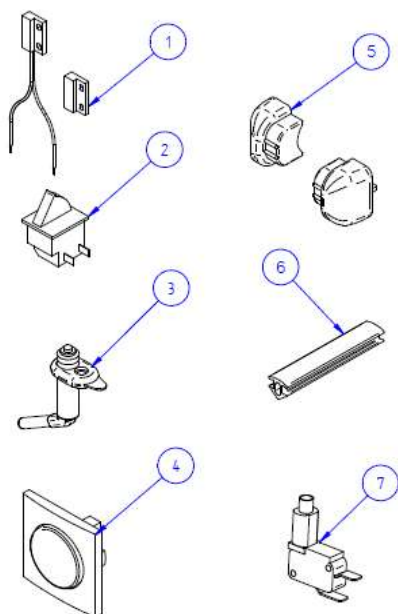

2024 SPARE PARTS LIST

Step Common Parts

THULE
SWEDEN

OSE601

THULE
SWEDEN

THULE general parts steps

OSE601-03

	ART.NR.	DESCRIPTION	
1	1500602761	DOOR REED SWITCH ELECTRONIC	
2	1500601921	ALARM SWITCH FOR SINGLE STEP AND SLIDE-OUT STEP	
3	1500600394	ALARM SWITCH FOR MANUAL STEP 47	
4	1500600404	CONTROL SWITCH	
5	1500601378	LH & RH PLUG FOOTBOARD BLACK - SINGLE AND DOUBLE STEP	
	1500602747	LH & RH PLUG FOOTBOARD BLACK - SLIDE OUT STEP	
6	1500600433	ANTI-SLIP FOOTB.V03-3MTR-BLACK	
7	1500602669	ALARM SWITCH FOR DOUBLE STEP