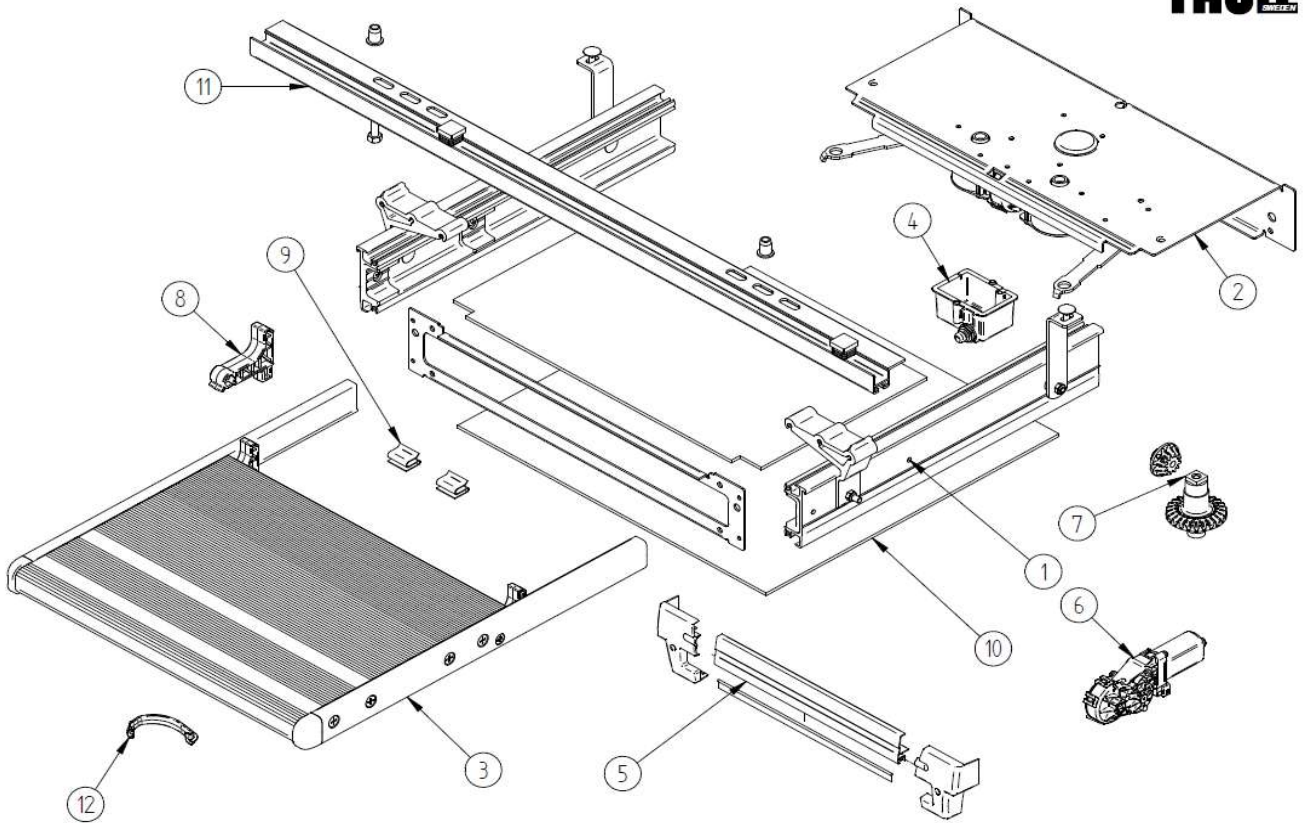

2024 SPARE PARTS LIST
Slide-Out Step 12V 2016 Ducato

THULE Slide out Ducato V16

SDB613-02

	ART.NR.	DESCRIPTION	
1	1500603120	FRAME SLIDE OUT 400 2016 DUCATO	Not available
	1500603121	FRAME SLIDE OUT 550 2016 DUCATO	Not available
	1500603122	FRAME SLIDE OUT 700 2016 DUCATO	Not available
2	1500603123	MOTOR COMPLETE S/O 400 2016	
	1500603124	MOTOR COMPLETE S/O 550 2016	
	1500603125	MOTOR COMPLETE S/O 700 2016	
3	1500603126	FOOTBOARD COMPL. SLIDE OUT 400 2016	
	1500603127	FOOTBOARD COMPL. SLIDE OUT 550 2016	
	1500603128	FOOTBOARD COMPL. SLIDE OUT 700 2016	
4	1500603129	ALARMSWITCH SLIDE OUT V16	
5	1500602741	FRONT PROTECTION SLIDE OUT 400 2012 VAN	
	1500602742	FRONT PROTECTION SLIDE OUT 550 2012 VAN	
	1500602743	FRONT PROTECTION SLIDE OUT 700 2012 VAN	
6	1500602744	12V MOTOR SLIDE OUT 2012	
7	1500602745	REPAIR KIT PINION SLIDE-OUT 2012	
8	1500602746	END STOP FOOTBOARD SLIDE OUT 2012	
9	1500602752	FIXATION SPRING PROTECTION COVER - 6PCS	
10	1500603130	LOWER PROTECTION SLIDE OUT V12 12V400	
	1500603131	LOWER PROTECTION SLIDE OUT V12 12V550	
	1500603132	LOWER PROTECTION SLIDE OUT V12 12V700	
11	1500603133	REAR FIXATION PROFILE SLIDE OUT 2016 DUCATO	
12	1500603404	SAFETY HOOK FOOTBOARD SO