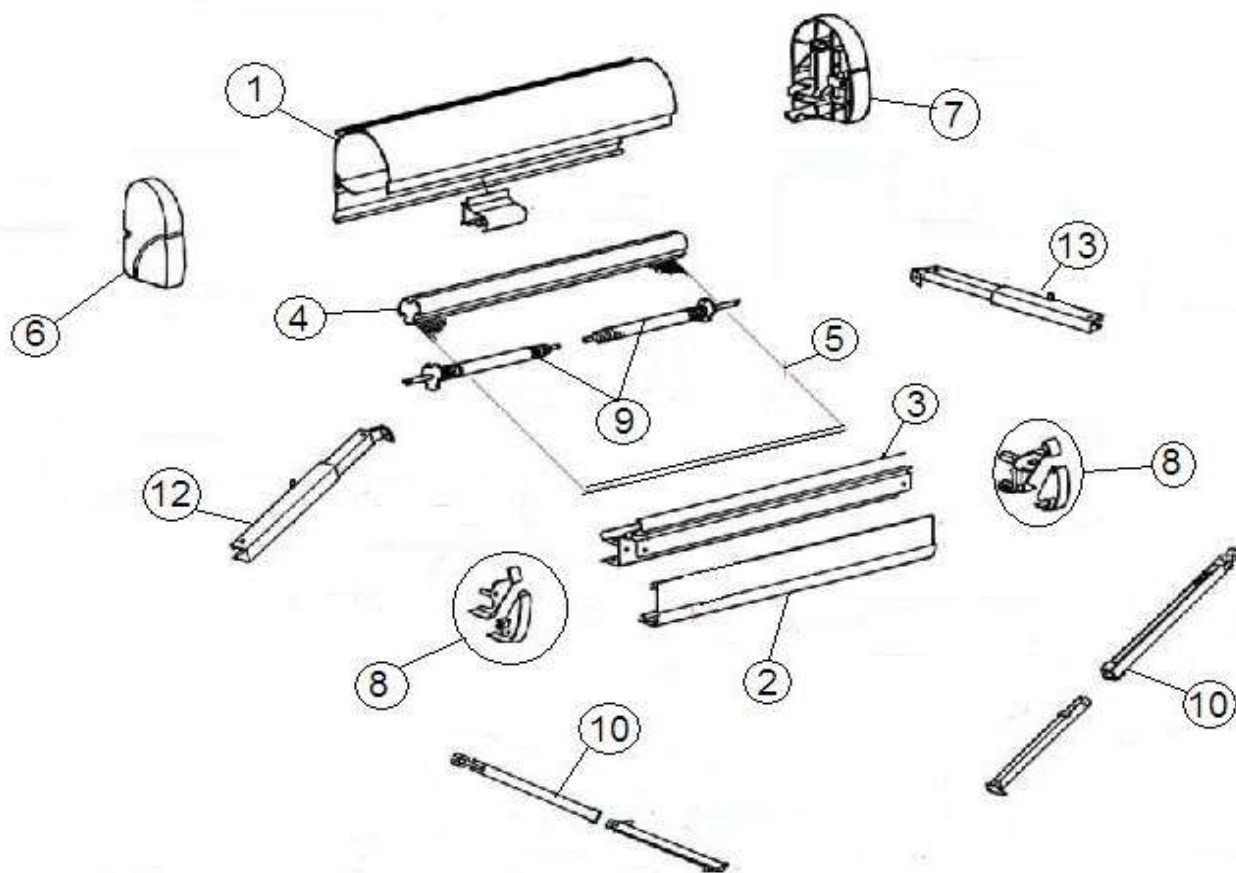

2024 SPARE PARTS LIST 2000

	ART.NR.	DESCRIPTION	
1	1500600742	MAIN HOUSING 2000 1.90M	
	1500600743	MAIN HOUSING 2000 2.60M	
	1500600744	MAIN HOUSING 2000 3.00M	
2	1500600745	COVER LEAD RAIL 2000 1.90M	
	1500600746	COVER LEAD RAIL 2000 2.60M	
	1500600747	COVER LEAD RAIL 2000 3.00M	
3	1500600748	INSIDE LEAD RAIL 2000 1.90M	
	1500600749	INSIDE LEAD RAIL 2000 2.60M	
	1500600750	INSIDE LEAD RAIL 2000 3.00M	
4	1500600751	ROLLER TUBE 2000 1.90M	
	1500600752	ROLLER TUBE 2000 2.60M	
	1500600753	ROLLER TUBE 2000 3.00M	
5	1500602325	FABRIC 1.90M 2000 04	Not available
	1500600756	FABRIC 1.90M 2000 18 BA TU	Not available
	1500600758	FABRIC 1.90M 2000 22 RAL 9002	
	1500600759	FABRIC 1.90M 2000 31	
	1500602326	FABRIC 2,60M 2000 04	Not available
	1500600760	FABRIC 2.60M 2000 18 BA TU	Not available
	1500600762	FABRIC 2,60M 2000 22 RAL 9002	
	1500600763	FABRIC 2.60M 2000 31	
	1500602180	FABRIC 3,00M 2000 04	
	1500600765	FABRIC 3.00M 2000 18 BA T	Not available
	1500600767	FABRIC 3.00M 2000 22 RAL 9002	
	1500600768	FABRIC 3.00M 2000 31	
6	1500601196	LH COVER ASSY OMNISTOR 2000	
7	1500601197	RH COVER ASSY OMNISTOR 2000	
8	1500601198	LH+RH END PLATE LEAD RAIL 2000	
9	1500601199	LH+RH TORSION ASSY 2000	
10	1500601588	SUPPORT ARM V2 1.90M