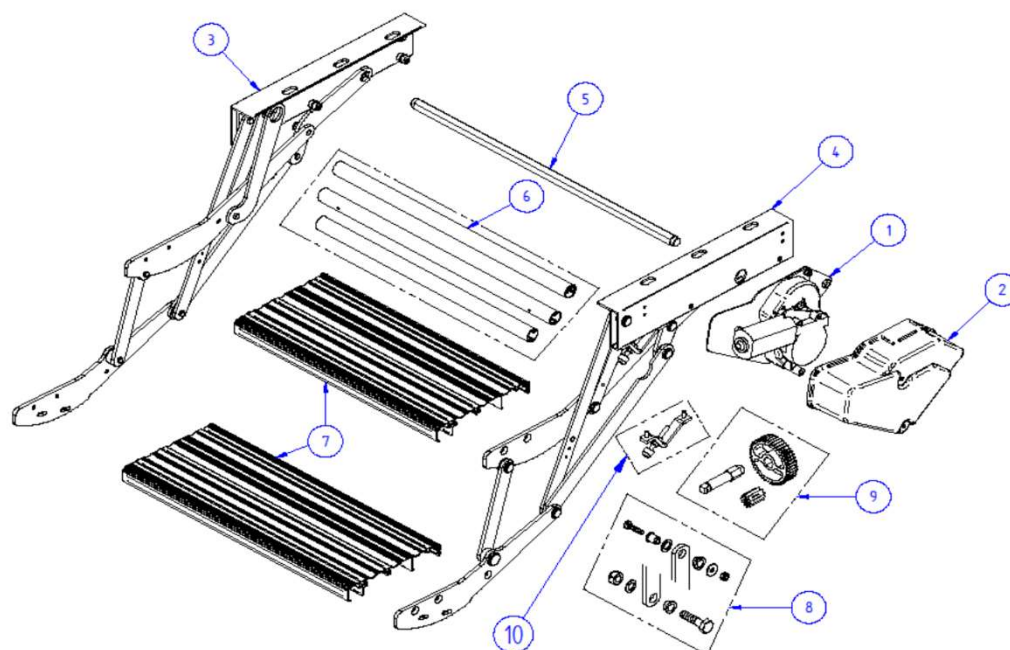

2024 SPARE PARTS LIST

Double Step with Skirt

THULE
SWEDEN

SMA605

THULE

THULE Double step 12V650 Niesmann, 12V500 Dethleffs, 12V500 MJ03 Iveco & 12V500 Carthago

SMA605-01

	ART.NR.	DESCRIPTION	
1	1500602707	12V MOTOR ASSY DOUBLE STEP SKIRT	
2	1500602708	MOTOR CAP DOUBLE STEP SKIRT	
3	1500602709	LH SCISSOR ASSY DOUBLE STEP SKIRT	
4	1500602710	RH SCISSOR ASSY DOUBLE STEP SKIRT	
5	1500602711	DRIVING ROD D12V500 SKIRT	
	1500602712	DRIVING ROD D12V650 SKIRT	
6	1500602713	FRAME CON. TUBE D12V500 SKIRT – 3PC	
	1500602714	FRAME CON. TUBE D12V650 SKIRT – 3PC	
7	1500602715	FOOT BOARD DOUBLE STEP12V500 SKIRT – 2PC	
	1500602716	FOOT BOARD DOUBLE STEP12V650 SKIRT – 2PC	
8	1500602717	REPAIR KIT RIVET DOUBLE STEP SKIRT	
9	1500602718	REPAIR KIT PINION DOUBLE STEP SKIRT	
10	1500602793	LH+RH END STOP DOUBLE STEP SKIRT