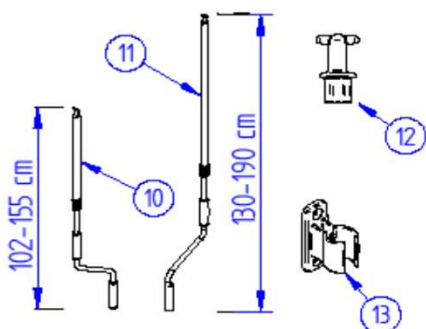

Handcrank

Coupling Funnel

THULE Omnistor General pieces 2

STA 601-00

	ART.NR.	DESCRIPTION	
6	1500601789	CENTRAL CLAMP SUPPORT LEG	
7	1500601150	ADJ.BALANCER ASSY SUPPORT LEG (2 PCS)	
9	1500601278	FEMALE HINGE SUPPORT LEG ASSY	Not available
10	1500602210	HAND CRANK ASSY SHORT	
11	1500600115	HAND CRANK ASSY LONG	
12	1500601279	UPPER CRANK PIN	
13	1500601222	HAND CRANK CLIPS (2PCS)	
14	1500601211	COUPLING FUNNEL	
15	1500602406	THULE AWNING LOGO STICKER