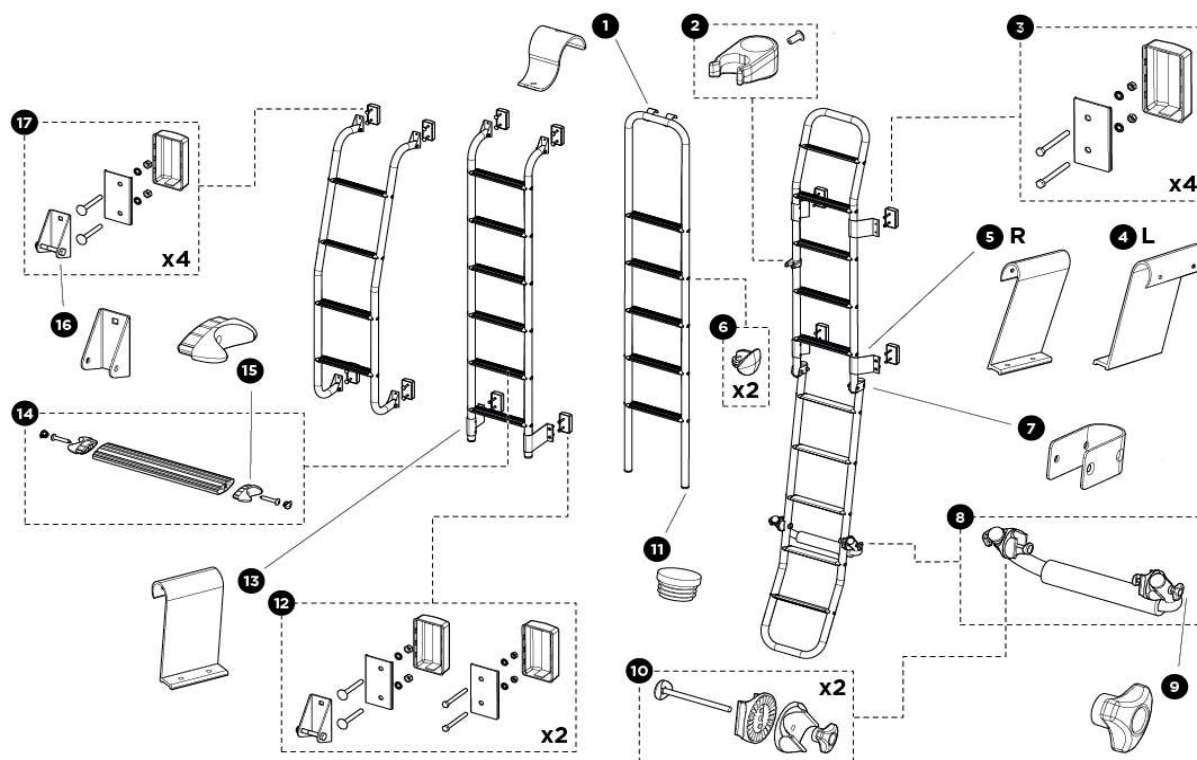

2024 SPARE PARTS LIST

Ladders

THULE
SWEDEN

07LAD0001

Thule Ladders (LAD)
OS_07LAD0001-00_Thule_Ladders_SP-List

THULE
09/01/2023

ART.NR.	DESCRIPTION
1	1500602037 BEDHOOK
2	1500603774 TUBE CLIP DOUBLE LADDER BLACK
3	1500600525 FIXATION KIT LADDER DOUBLE 10S
4	1500600517 LH LADDER SUPPORT - 80MM/20
5	1500600518 RH LADDER SUPPORT - 80MM/20
6	1500603775 COVER PLUG LADDER BLACK
7	1500602036 HINGE DOUBLE LADDER
8	1500603779 BUMPER DOUBLE LADDER BLACK
9	1500603527 KNOB WITH NUT BLACK 2PC
10	1500603777 BUMPER ADJUSTMENT DOUBLE LADDER BLACK
11	1500602038 TUBE PLUG BLACK Ø30
12	1500600526 FIXATION KIT LADDER SINGLE 6S
13	1500600519 LADDER SUPPORT - 80MM
14	1500603778 RUNG LADDER BLACK
15	1500603776 ENDCAP RUNG LADDER BLACK 2pcs
16	1500601979 FOOT SUPPORT OMNIBIKE D30
17	1500602045 FIXATION KIT LADDER 4 STEPS