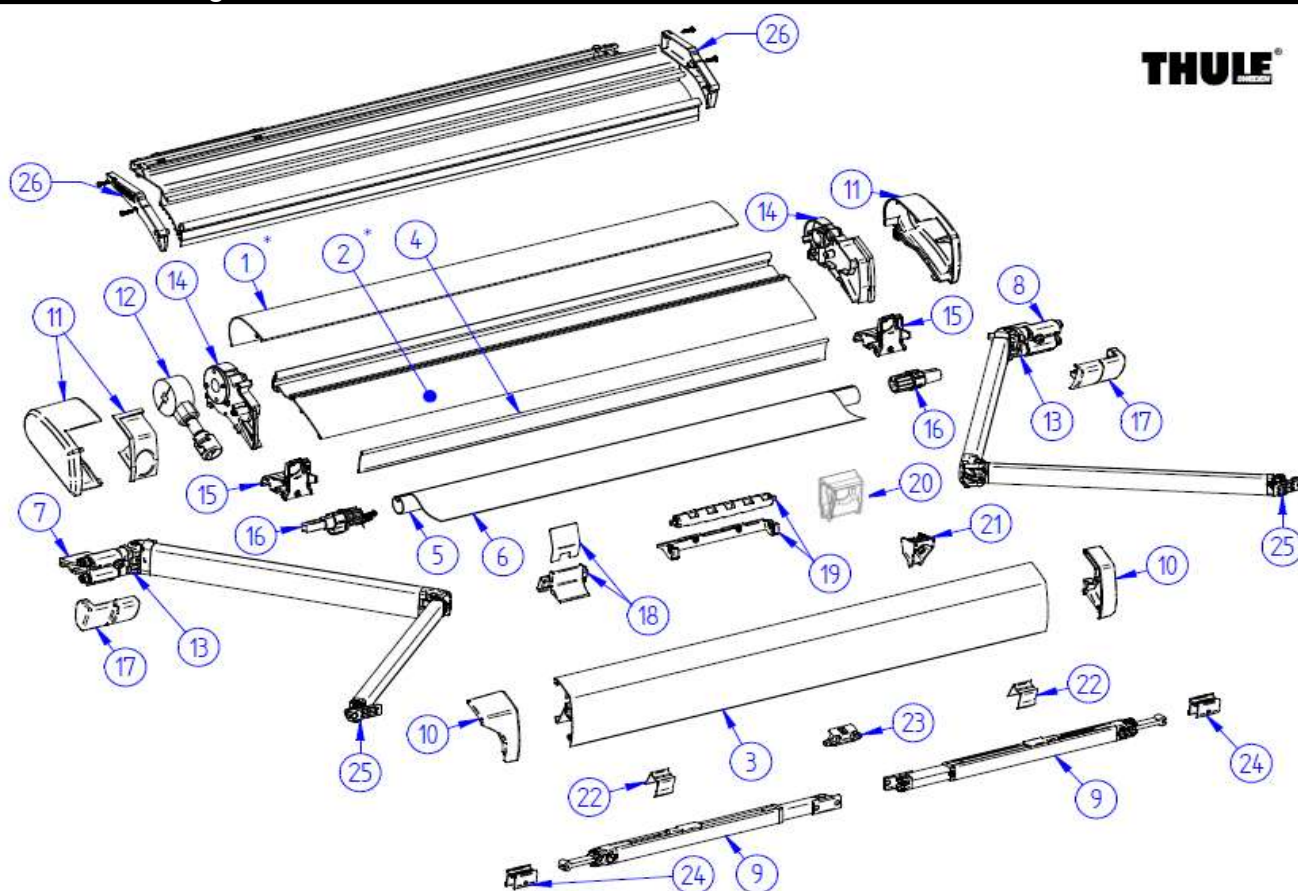

2024 SPARE PARTS LIST
6200 Eriba Touring

THULE
SWEDEN

6VA606

THULE

THULE Omnistor 6200 - Eriba Touring

6VA606-00

ART.NR.	DESCRIPTION	
1	1500603158 COVER HOUSING 6200 2,80M WHITE V2	
	1500602834 COVER HOUSING 6200 3,25M WHITE V2	
2	1500603159 BACK HOUSING 6200 2,80M V2	Not available
	1500602853 BACK HOUSING 6200 3,25M V2	Not available
3	1500603160 LEAD RAIL 6200 2,80M WHITE	
	1500602531 LEAD RAIL 6200 3,25M WHITE	
4	1500603161 SUPPORT ROLLER TUBE 6200 2,80M	Not available
	1500602549 SUPPORT ROLLER TUBE 6200 3,25M	Not available
5	1500603162 ROLLER TUBE D=30 / 6200 2,80M	
	1500602556 ROLLER TUBE D=30 / 6200 3,25M	
6	1500603163 FABRIC 2,80M 6200 31	Not available
	1500602574 FABRIC 3,25M 6200 31	
7	1500602596 L.H. SPRING ARM 6200 2,60/2,80M	
	1500602597 L.H. SPRING ARM 6200 3,0/4,5M	
8	1500602598 R.H. SPRING ARM 6200 2,60M/2,80M	
	1500602599 R.H. SPRING ARM 6200 3,0/4,5M	
9	1500601960 SUPPORT ARM V2 2.60M XL	
	1500601611 SUPPORT ARM V2 3.00-3,25M	
10	1500602600 LH+RH ENDCAP LEADRAIL 6200 WHITE	
11	1500602603 LH+RH ENDCAP MAINHOUSING 6200 WHITE	
12	1500602606 GEAR ASSY+COUPL.FUNN 6200	
13	1500602811 ROTATION PLATE 4900 / 6200	
14	1500602607 LH+RH ENDPLATE ASSY 6200 WHITE	
15	1500602610 HOUSING CON.PCE TENSION RAFTER 6200	
16	1500602611 LH+RH ENDCAP ROLLER TUBE 6200	
17	1500602612 LH+RH COVER SUPPORT SPRING ARM 6200	
18	1500602613 SPRING & SUPPORT 6200	
19	1500602614 CENTER SUPPORT ROLLER TUBE 6200	
20	1500603112 POSIT. BLOCK + TENS. RAFTER HOUSING 6200 1+1PC