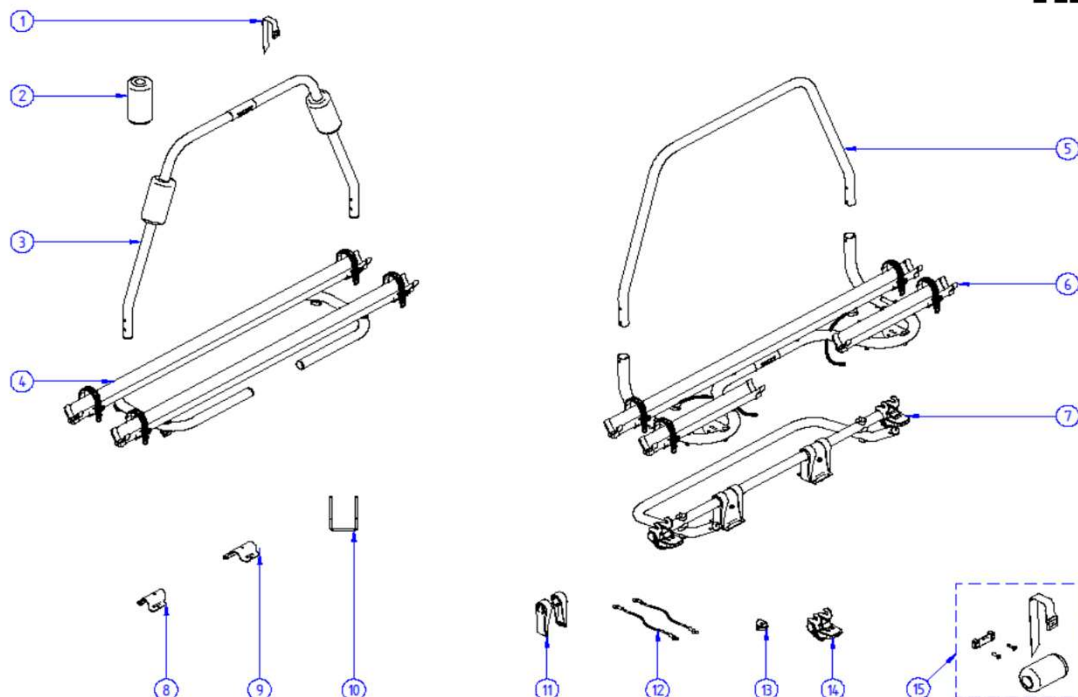

2024 SPARE PARTS LIST

Caravan Light - Caravan Smart - Caravan Smart Eriba Touring

SP612

THULE Caravan Light / Smart

SP612-05

ART.NR.	DESCRIPTION
Caravan Light	
1	306566 BRAKE STRAPS
2	1500602748 FOAM PADS 30x75x150mm (2 PCS)
3	1500602766 CARAVAN LIGHT SUPPORT BAR
4	1500602767 CARAVAN LIGHT PLATFORM COMPLETE
Caravan Smart	
5	1500602768 CARAVAN SMART / SUPERB SUPPORT BAR
6	1500602769 CARAVAN SMART PLATFORM COMPLETE
7	1500602770 CARAVAN SMART BASE
11	1500602899 CARAVAN SMART/ SUPERB FOOT COVER (2X)
12	1500603486 CARAVAN SMART TILT STOP CORD - 350MM (2x)
13	1500602960 CARAVAN SMART/SUPERB FIXATION TILT STOP (2x)
14	1500602864 CARAVAN SMART / SUPERB PLATFORM LOCK SET V2
Caravan Smart Eriba Touring	
5	1500603221 CARAVAN SMART ERIBA TOURING SUPPORT BAR
6	1500602769 CARAVAN SMART PLATFORM COMPLETE
7	1500602770 CARAVAN SMART BASE
11	1500602899 CARAVAN SMART/ SUPERB FOOT COVER (2X)
12	1500603486 CARAVAN SMART TILT STOP CORD - 350MM (2x)
13	1500602960 CARAVAN SMART/SUPERB FIXATION TILT STOP (2x)
14	1500602864 CARAVAN SMART / SUPERB PLATFORM LOCK SET V2
15	1500603222 BRACKET + STRAP + FOAM PAD
Common parts for all A-frames	
8	1500602774 FIXATION PLATE D30 RH, BLACK
9	1500602773 FIXATION PLATE D30 LH, BLACK
10	1500601980 U-BOLT M6 x 135/78/135 (1pcs)
	308140 U-BOLTS XL M6 x 160/78/160 (4pcs) (sold per 5 sets)