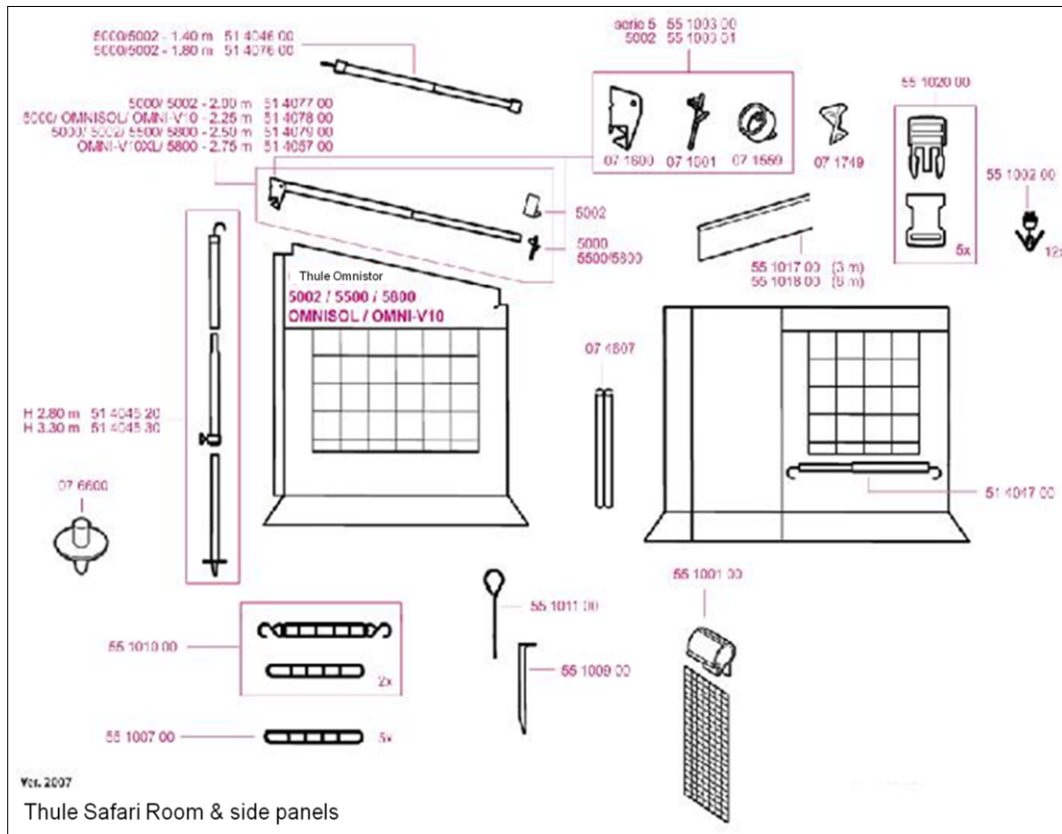

2024 SPARE PARTS LIST

Safari Room & RBS