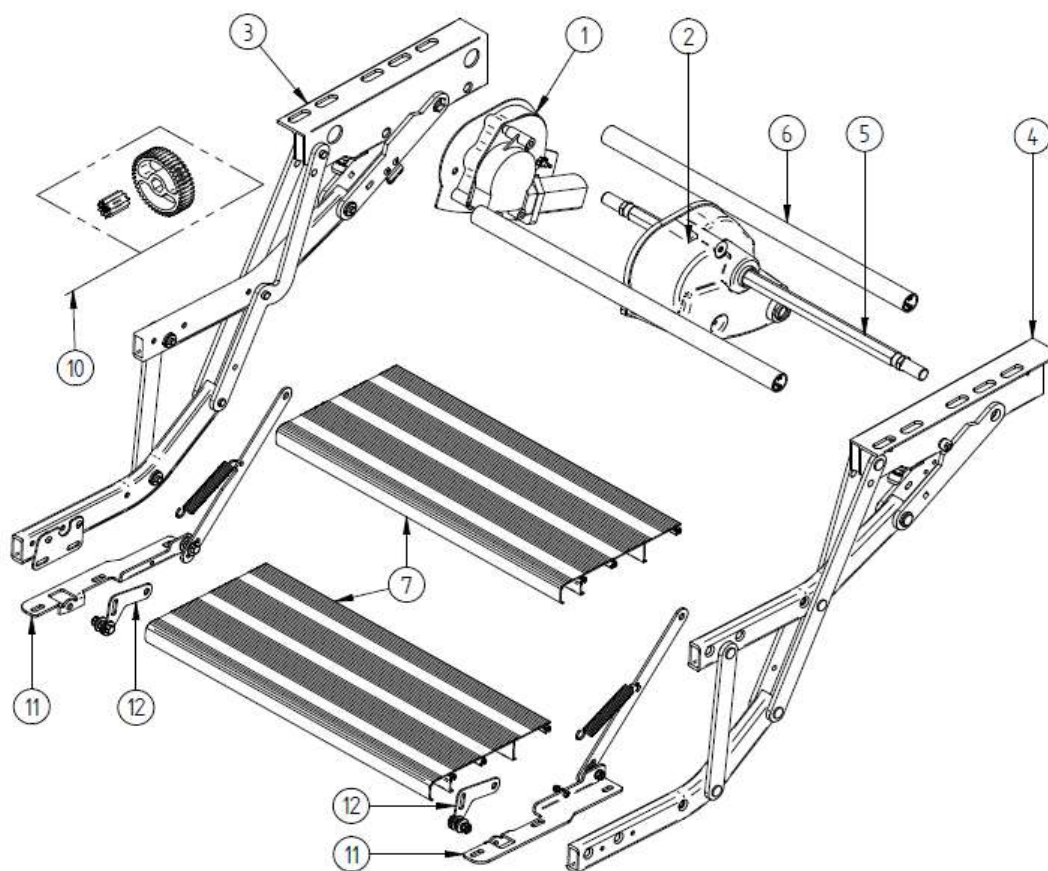

2024 SPARE PARTS LIST
Double Step with Skirt 2015

THULE
SWEDEN

SMB601

THULE
INCORPORATED

THULE Double step 12V500 Arto & 12V650 Flair

SMB601-03

	ART.NR.	DESCRIPTION	
1	1500602886	12V MOTOR ASSY DOUBLE STEP SKIRT 2015	
2	1500602887	MOTOR CAP DOUBLE STEP SKIRT 2015	
3	1500602888	LH SCISSOR ASSY DOUBLE STEP SKIRT 2015	
4	1500602889	RH SCISSOR ASSY DOUBLE STEP SKIRT 2015	
5	1500602890	DRIVING ROD D12V500 SKIRT 2015	
	1500602891	DRIVING ROD D12V650 SKIRT 2015	
6	1500602892	FRAME CON. TUBE D12V500 SKIRT 2015 – 2PC	
	1500602893	FRAME CON. TUBE D12V650 SKIRT 2015 – 2PC	
7	1500602894	FOOT BOARD DOUBLE STEP12V500 SKIRT 2015 – 2PC	
	1500602895	FOOT BOARD DOUBLE STEP12V650 SKIRT 2015 – 2PC	
10	1500602718	REPAIR KIT PINION DOUBLE STEP SKIRT	
11	1500603102	REPAIR FIXATION KIT SKIRT CLOSING	
	1500603811	REPAIR FIXATION KIT SKIRT CLOSING ISMOVE	
12	1500603117	SKIRT FIXATION - 2PC