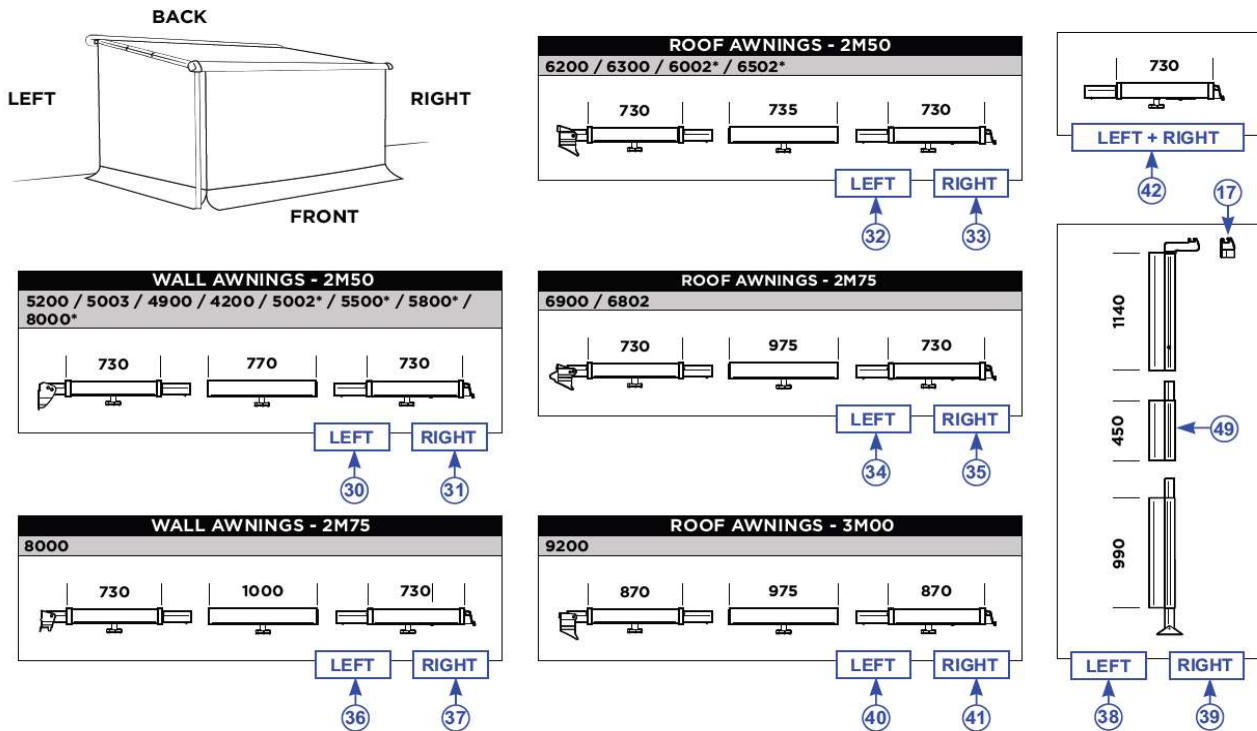

* Connection pieces not included. See sparepartdrawing SRS601.

THULE Residence / Panorama / Veduta

SRS602-03