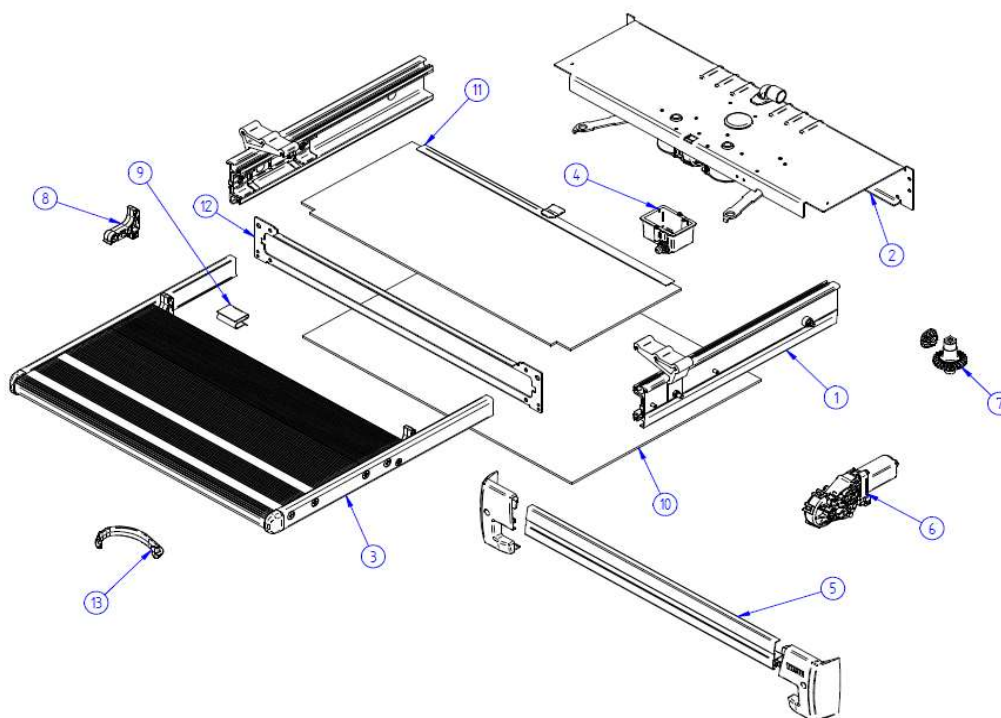

2024 SPARE PARTS LIST

Slide-Out Step V19 12V Crafter

THULE
SWEDEN

SDC602

THULE
SWEDEN

THULE Slide Out V19 12V CRAFTER

SDC602-01

	ART.NR.	DESCRIPTION	
1	1500603234	FRAME SLIDE OUT V19 CRAFTER - 400	
	1500603228	FRAME SLIDE-OUT V19 CRAFTER - 550	
	1500603235	FRAME SLIDE OUT V19 CRAFTER - 700	
2	1500603236	MOTOR COMPLETE SO V19 CRAFTER - 400	
	1500603229	MOTOR COMPLETE SO V19 CRAFTER - 550	
	1500603237	MOTOR COMPLETE SO V19 CRAFTER - 700	
3	1500603126	FOOTBOARD COMPL. SLIDE OUT 400 2016	
	1500603127	FOOTBOARD COMPL. SLIDE OUT 550 2016	
	1500603128	FOOTBOARD COMPL. SLIDE OUT 700 2016	
4	1500603129	ALARMSWITCH SLIDE OUT V16	
5	1500603238	FRONT PROTECTION SLIDE-OUT V19 - 400	
	1500603230	FRONT PROTECTION SLIDE-OUT V19 - 550	
	1500603239	FRONT PROTECTION SLIDE-OUT V19 - 700	
6	1500602744	12V MOTOR SLIDE OUT 2012	
7	1500602745	REPAIR KIT PINION SLIDE-OUT 2012	
8	1500602746	END STOP FOOTBOARD SLIDE OUT 2012	
9	1500602752	FIXATION SPRING PROTECTION COVER - 6PCS	
10	1500603130	LOWER PROTECTION SLIDE OUT V12 12V 400	
	1500603131	LOWER PROTECTION SLIDE OUT V12 12V 550	
	1500603132	LOWER PROTECTION SLIDE OUT V12 12V 700	
11	1500603240	UPPER PROTECTION SLIDE OUT V12 12V 400 + LIP PROFILE	Not available
	1500603231	UPPER PROTECTION SLIDE OUT V12 12V 550 + LIP PROFILE	
	1500603241	UPPER PROTECTION SLIDE OUT V12 12V 700 + LIP PROFILE	Not available
12	1500603242	FRONT PLATE SLIDE OUT V19 - 400	
	1500603232	FRONT PLATE SLIDE OUT V19 - 550	
	1500603243	FRONT PLATE SLIDE OUT V19 - 700	
13	1500603404	SAFETY HOOK FOOTBOARD SO