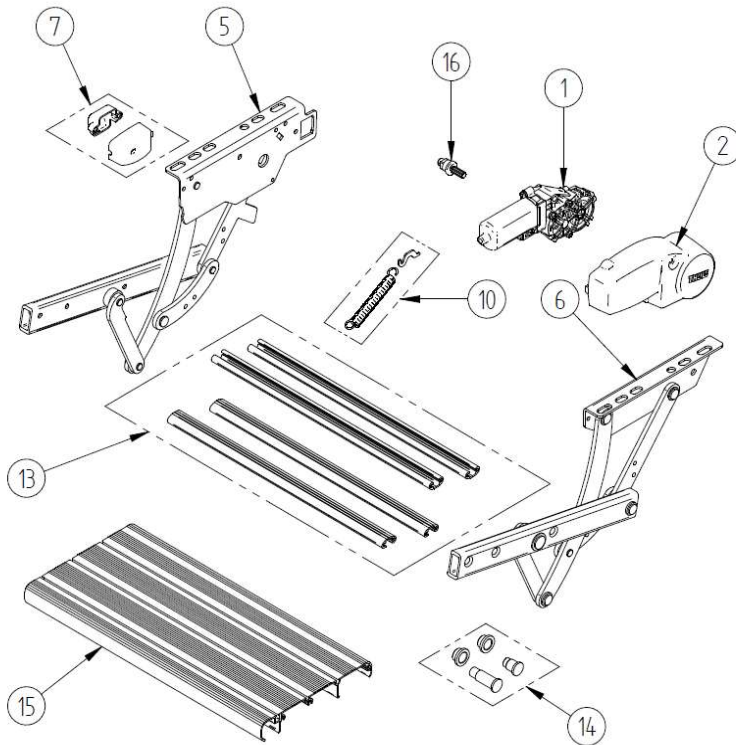

THULE Single step V15 12V & Manual

THULE Single step V15 12V460 Short

OSE602-02