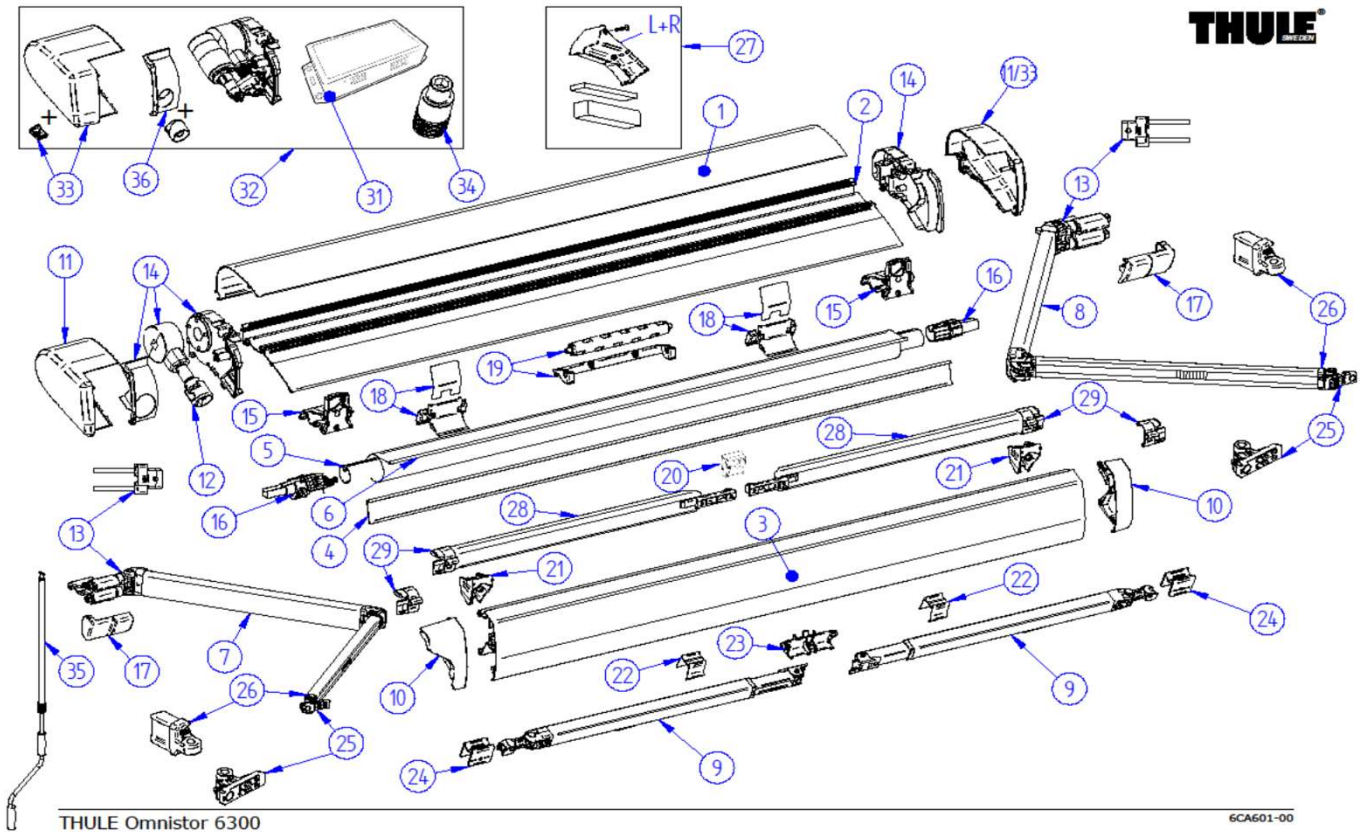

2024 SPARE PARTS LIST
6300

THULE Omnistor 6300

6CA601-00

	ART.NR.	DESCRIPTION		
1	1500603256	COVER HOUSING 6300 2,60M WHITE		
	1500603257	COVER HOUSING 6300 3,00M WHITE		
	1500603258	COVER HOUSING 6300 3,25M WHITE		
	1500603259	COVER HOUSING 6300 3,50M WHITE		
	1500603260	COVER HOUSING 6300 3,75M WHITE		
	1500603261	COVER HOUSING 6300 4,00M WHITE		
	1500603262	COVER HOUSING 6300 4,25M WHITE		
	1500603263	COVER HOUSING 6300 4,50M WHITE		
	1500603264	COVER HOUSING 6300 5,00M WHITE		
	1500603265	COVER HOUSING 6300 3,25M ANO		
	1500603266	COVER HOUSING 6300 3,50M ANO		
	1500603267	COVER HOUSING 6300 3,75M ANO		
	1500603268	COVER HOUSING 6300 4,00M ANO		
	1500603269	COVER HOUSING 6300 4,50M ANO		
	1500603270	COVER HOUSING 6300 5,00M ANO		
	1500603271	COVER HOUSING 6300 2,60M ANTHR.		
	1500603272	COVER HOUSING 6300 3,00M ANTHR.		
	1500603273	COVER HOUSING 6300 3,25M ANTHR.		
	1500603274	COVER HOUSING 6300 3,50M ANTHR.		
	1500603275	COVER HOUSING 6300 3,75M ANTHR.		
	1500603276	COVER HOUSING 6300 4,00M ANTHR.		
	1500603470	COVER HOUSING 6300 4,25M ANTHR.		
	1500603277	COVER HOUSING 6300 4,50M ANTHR.		
	1500603278	COVER HOUSING 6300 5,00M ANTHR.		
	2	1500603279	BACK HOUSING 6200 2,60M	
		1500603280	BACK HOUSING 6300 3,00M	
		1500603281	BACK HOUSING 6300 3,25M	
1500603282		BACK HOUSING 6300 3,50M		
1500603283		BACK HOUSING 6300 3,75M