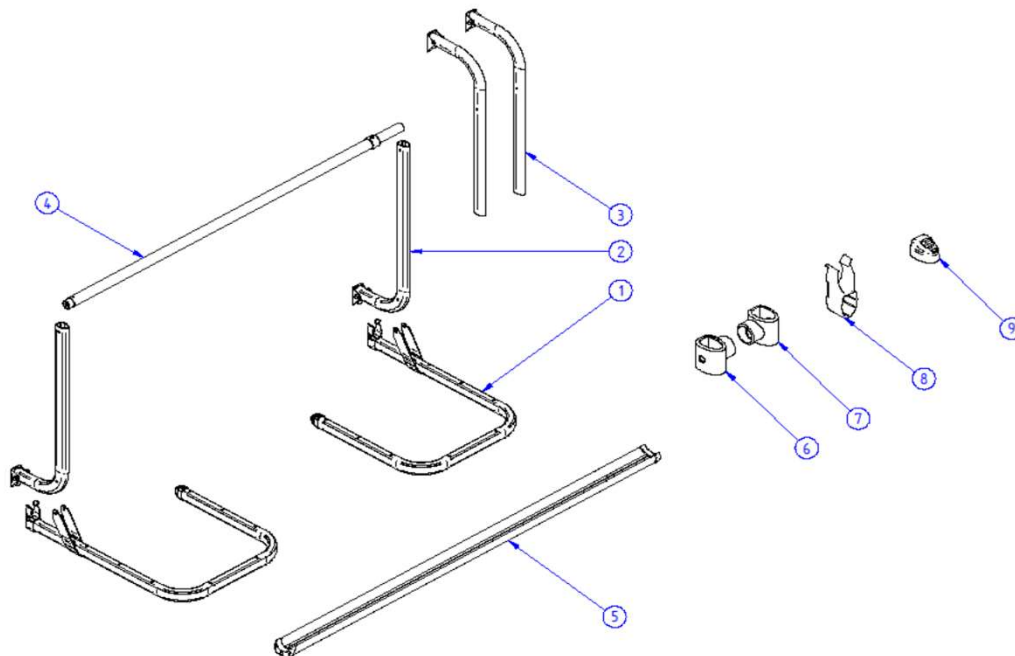

2024 SPARE PARTS LIST
Elite Eura Cargo - 3 Bikes

THULE
SWEDEN

OBM725

THULE

THULE Omnibike Elite Euracargo

OBM725-02

	ART.NR.	DESCRIPTION	
1	1500601710	ELITE EURA CARGO PLATFORM (2x)	Not available
2	1500600463	ELITE EURA CARGO BASEFRAME BASE (1x)	Not available
3	1500602176	ELITE EURA CARGO BASEARM (1x)	
4	1500602177	ELITE EURA CARGO CROSSBAR	Not available
5	1500602371	ELITE EURA CARGO BIKERAIL 157cm	Not available
6	1500601994	T-PIECE LH	
7	1500601995	T-PIECE RH	
8	1500601992	ENDCAP PLATFORM	
9	1500602041	OVAL PLUG GREY