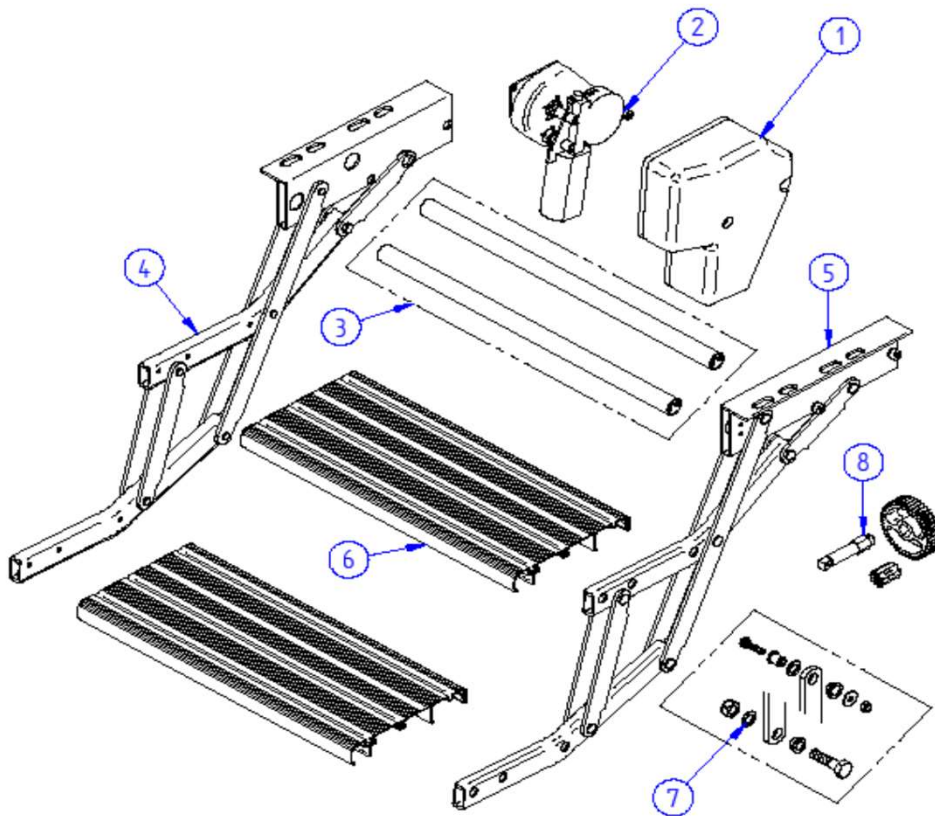

2024 SPARE PARTS LIST

Double Step 12V380 - 12V440- 12V500 -12V550

THULE
SWEDEN

DDS605

THULE
SWEDEN

THULE Double step 12V ALU