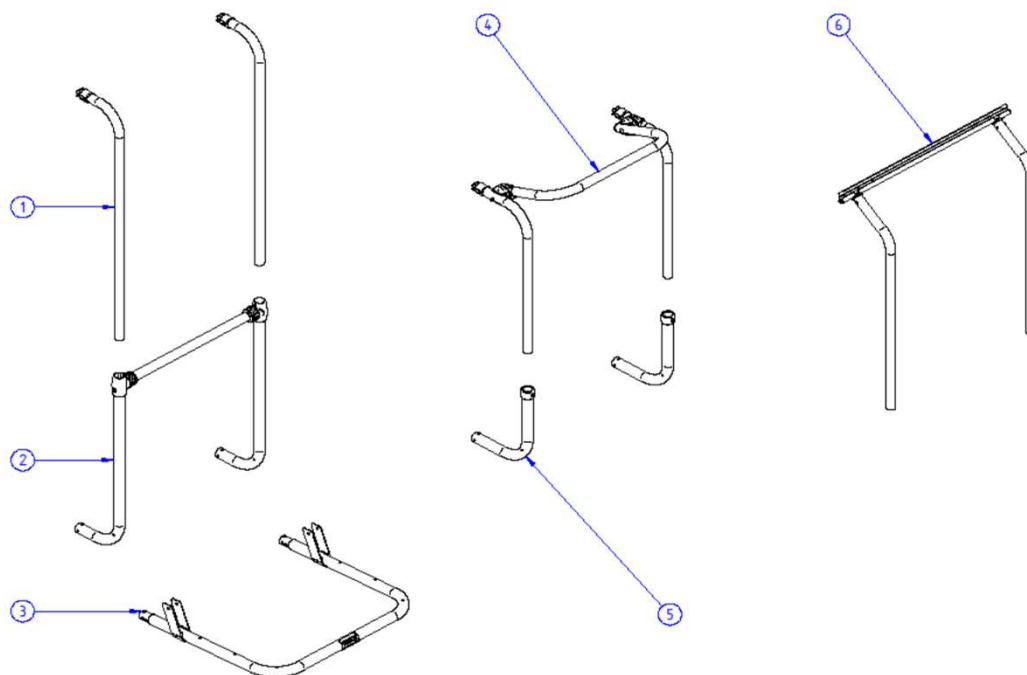

2024 SPARE PARTS LIST

Sport G2 & Elite G2 & Elite Van XT - Common Parts

MH604

26	1500602632	G2 CONNECTION PIECE OVAL 42/48 (2x)	
27	1500602403	WHEEL HOLDER W PUMP BUCKLE (2x)	
28	1500602633	PLATFORM LOCK OVAL (1L+1R)	
29	1500602634	ELITE G2 HINGE COVERS BLACK (1L+1R)	
30	1500602402	G2 ENDCAP RAIL (2x)	
31	1500602401	G2 RAIL PROFILE	
32	1500602697	PLATFORM CORNER CONNECTION	Not available
33	1500603157	SERRATED INSERT 30/34 BLACK 4PCS	
34	1500603175	BOLT 90MM + KNOB HIGH (2PCS)	

2024 SPARE PARTS LIST

Elite G2 LV - Elite G2 SV - Elite G2 HH - Elite G2 One Bike

THULE
SWEDEN

MH605

THULE
SWEDEN

THULE Elite G2 LV / Elite G2 SV / Elite G2 HH / Elite G2 One Bike

MH605-01

	ART.NR.	DESCRIPTION	
1	1500602635	ELITE G2 LV ARM (1x)	
2	1500602636	ELITE G2 LV BODY + CROSSBAR + T-PIECES	
3	1500602637	ELITE G2 PLATFORM WITHOUT RAILS	
4	1500602638	ELITE G2 SV ARMS + CROSSBAR	
5	1500602639	ELITE G2 SV BODY + CONNECTION PIECE (1x)	
6	1500602640	ELITE G2 HH ARM (1x)	
7	1500603474	ELITE G2 ONE BIKE PLATFORM WITHOUT RAILS	

2024 SPARE PARTS LIST

Sport G2 LV - Sport G2 SV - Sport G2 W150/Hobby

THULE
SWEDEN

SP608

THULE
SWEDEN

THULE Sport G2 LV / Sport G2 SV / Sport G2 W150/Hobby

SP608-00

	ART.NR.	DESCRIPTION	
1	1500602378	SPORT G2 LV ARM (1x)	
2	1500602379	SPORT G2 LV BODY + CROSSBAR + T-PIECES	
3	1500602641	SPORT G2 PLATFORM WITHOUT RAILS	
4	1500602381	SPORT G2 SV ARMS + CROSSBAR	
5	1500602382	SPORT G2 SV BODY + CONNECTION PIECE (1x)	
6	1500602642	SPORT G2 W150/HOBBY ARMS + RAIL	