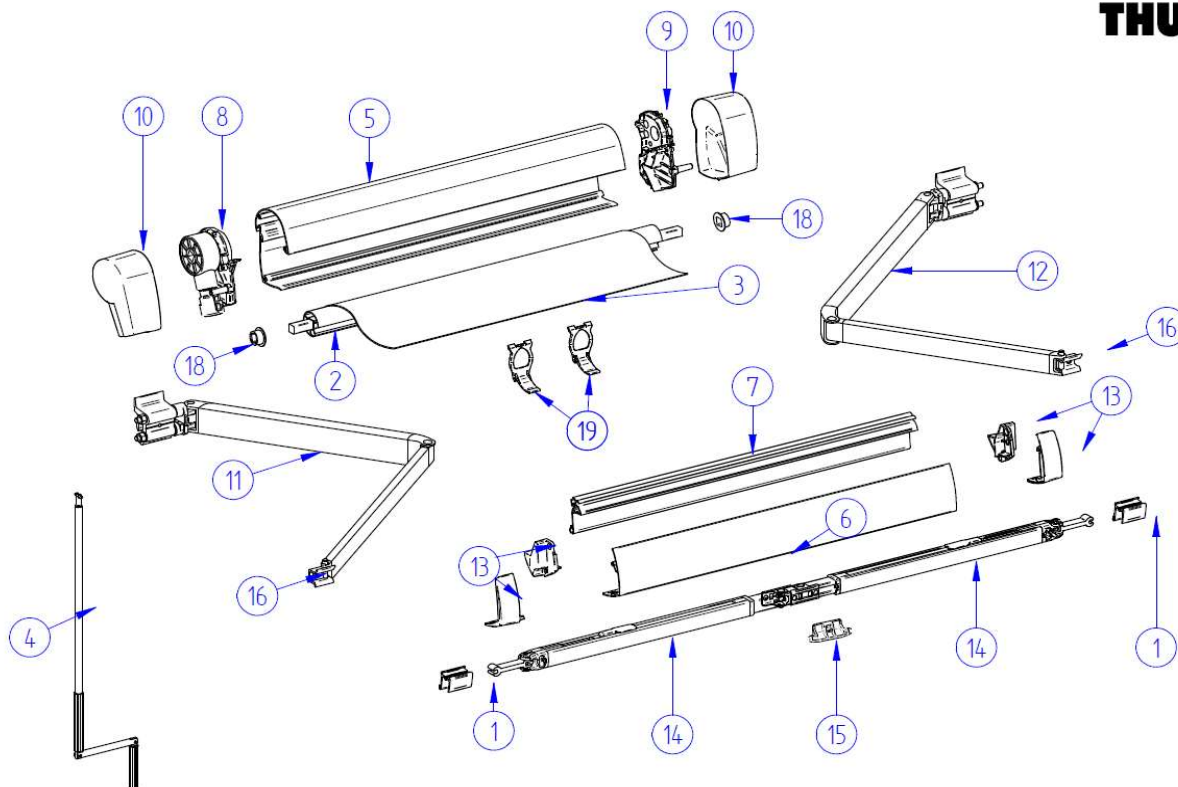

2024 SPARE PARTS LIST

VW California

THULE
SWEDEN

VW606

THULE
SWEDEN

THULE Omnistor 5102/VW

VW 606-02

	ART.NR.	DESCRIPTION	
1	1500600296	CONNECT. SUPP. ARM V97 SERIE 5	Not available
2	1500601954	ROLLER TUBE ASSY 5102 2.6M	
3	1500602356	FABRIC 2.60M VW T5 SILVER GREY	
4	1500601124	HANDCRANK VW T5 + 5102	
5	1500601689	MAIN HOUSING VW T5 RAL9006	
	1500602357	MAIN HOUSING VW T5 RAL9011	
6	1500601955	OUTSIDE LEAD RAIL VW T5 RAL9006	
	1500602358	OUTSIDE LEAD RAIL VW T5 RAL9011	
7	1500601956	INSIDE LEAD RAIL VW T5 RAL9006	
	1500602359	INSIDE LEAD RAIL VW T5 RAL9011	
8	1500601201	LH ENDPLATE + GEAR ASSY VW T5	
9	1500601202	RH ENDPLATE MH VW T5	
10	1500601203	LH+RH SIDECAP ASSY RAL9006	
	1500601204	LH+RH SIDECAP ASSY RAL9011	
11	1500602103	LH SPRINGARM COMPL 5102	
12	1500602104	RH SPRINGARM COMPL 5102	
13	1500601206	LH+RH LEAD RAIL END PLATE ASSY RAL9006	
	1500601741	LH+RH LEAD RAIL END PLATE ASSY RAL9011	
14	1500601960	SUPPORT ARM V2 2.60M XL	
15	1500601789	CENTRAL CLAMP SUPPORT ARM V2	
16	1500601219	LH+RH CONN.LEAD RAIL	
	1500602754	LH+RH STOP SPRING ARM 5102	
18	1500602755	LH+RH ROLLER BEARINGS 5102	
19	1500603403	POSITIONER SPRING ARM VW 2PC