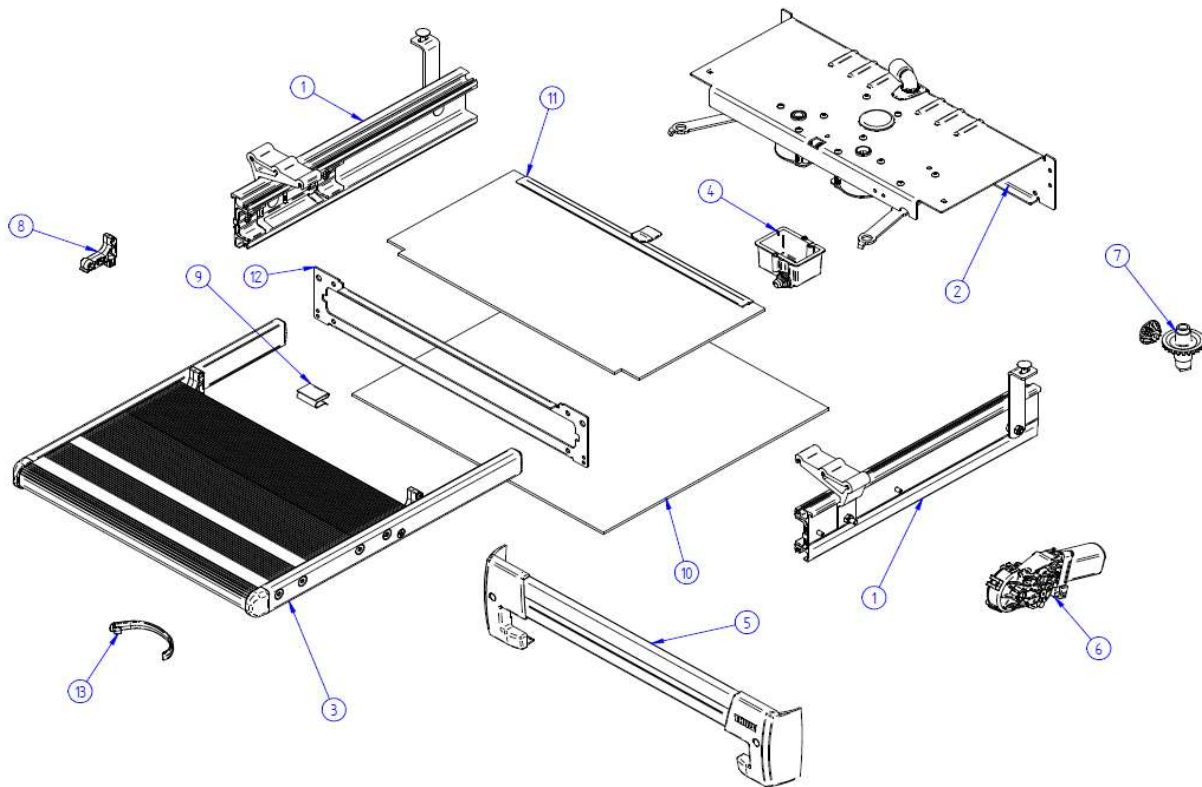

2024 SPARE PARTS LIST

Slide-Out Step V19 12V Ducato | Jumper | Boxer Euro6 d-Temp

SDC603

THULE Slide Out V19 12V DU/JU/BO

SDC603-01

	ART.NR.	DESCRIPTION	
1	1500603244	FRAME SLIDE OUT V19 DUC/JUMP/BOX - 400	
	1500603245	FRAME SLIDE OUT V19 DUC/JUMP/BOX - 550	
	1500603246	FRAME SLIDE OUT V19 DUC/JUMP/BOX - 700	
2	1500603236	MOTOR COMPLETE SO V19 CRAFTER - 400	
	1500603229	MOTOR COMPLETE SO V19 CRAFTER - 550	
	1500603237	MOTOR COMPLETE SO V19 CRAFTER - 700	
3	1500603247	FOOTBOARD COMPLETE SO V19 DUC/JUMP/BOX - 400	
	1500603248	FOOTBOARD COMPLETE SO V19 DUC/JUMP/BOX - 550	
	1500603249	FOOTBOARD COMPLETE SO V19 DUC/JUMP/BOX - 700	
4	1500603129	ALARMSWITCH SLIDE OUT V16	
5	1500603238	FRONT PROTECTION SLIDE-OUT V19 - 400	
	1500603230	FRONT PROTECTION SLIDE-OUT V19 - 550	
	1500603239	FRONT PROTECTION SLIDE-OUT V19 - 700	
6	1500602744	12V MOTOR SLIDE OUT 2012	
7	1500602745	REPAIR KIT PINION SLIDE-OUT 2012	
8	1500602746	END STOP FOOTBOARD SLIDE OUT 2012	
9	1500602752	FIXATION SPRING PROTECTION COVER - 6PCS	
10	1500603250	LOWER PROTECTION SLIDE-OUT V19 DUC/JUMP/BOX - 400	
	1500603251	LOWER PROTECTION SLIDE-OUT V19 DUC/JUMP/BOX - 550	
	1500603252	LOWER PROTECTION SLIDE-OUT V19 DUC/JUMP/BOX - 700	
11	1500603253	UPPER PROT SLIDE-OUT V19 DUC/JUMP/BOX + LIP PROFILE - 400	Not available
	1500603254	UPPER PROT SLIDE-OUT V19 DUC/JUMP/BOX + LIP PROFILE - 550	Not available
	1500603255	UPPER PROT SLIDE-OUT V19 DUC/JUMP/BOX + LIP PROFILE - 700	
12	1500603242	FRONT PLATE SLIDE OUT V19 - 400	
	1500603232	FRONT PLATE SLIDE OUT V19 - 550	
	1500603243	FRONT PLATE SLIDE OUT V19 - 700	
13	1500603404	SAFETY HOOK FOOTBOARD SO	
14	1500603133	REAR FIXATION PROFILE SLIDE OUT 2016 DUCATO