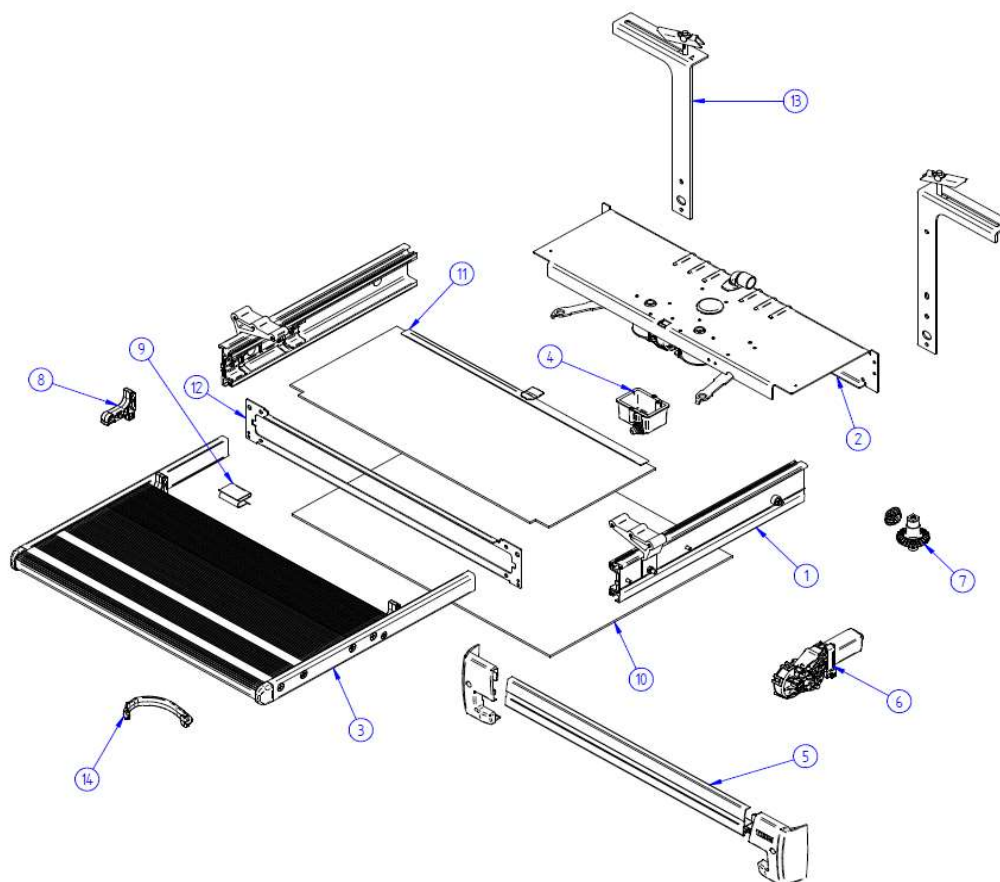

2024 SPARE PARTS LIST

Slide-Out Step V19 12V 550 Crafter 4WD

THULE
SWEDEN

SDC601

THULE
SWEDEN

THULE Slide Out Crafter 12v550 V19

SDC601-01

	ART.NR.	DESCRIPTION	
1	1500603228	FRAME SLIDE-OUT V19 CRAFTER - 550	
2	1500603229	MOTOR COMPLETE SO V19 - 550	
3	1500603127	FOOTBOARD COMPLETE SO V16 - 550	
4	1500603129	ALARMSWITCH SLIDE-OUT V16	
5	1500603230	FRONT PROTECTION SLIDE-OUT V19 - 550	
6	1500602744	12V MOTOR SLIDE OUT 2012	
7	1500602745	REPAIR KIT PINION SLIDE-OUT 2012	
8	1500602746	END STOP FOOTBOARD SLIDE OUT 2012	
9	1500602752	FIXATION SPRING PROTECTION COVER - 6PCS	
10	1500603131	LOWER PROTECTION SLIDE OUT V12 12V550	
11	1500603231	UPPER PROTECTION SLIDE OUT V12 12V550 + LIP PROFILE	
12	1500603232	FRONT PLATE SLIDE OUT V19 - 550	
13	1500603233	MOUNTING BRACKETS + TOGGLE BOLTS FOR CRAFTER 4WD	
14	1500603404	SAFETY HOOK FOOTBOARD SO