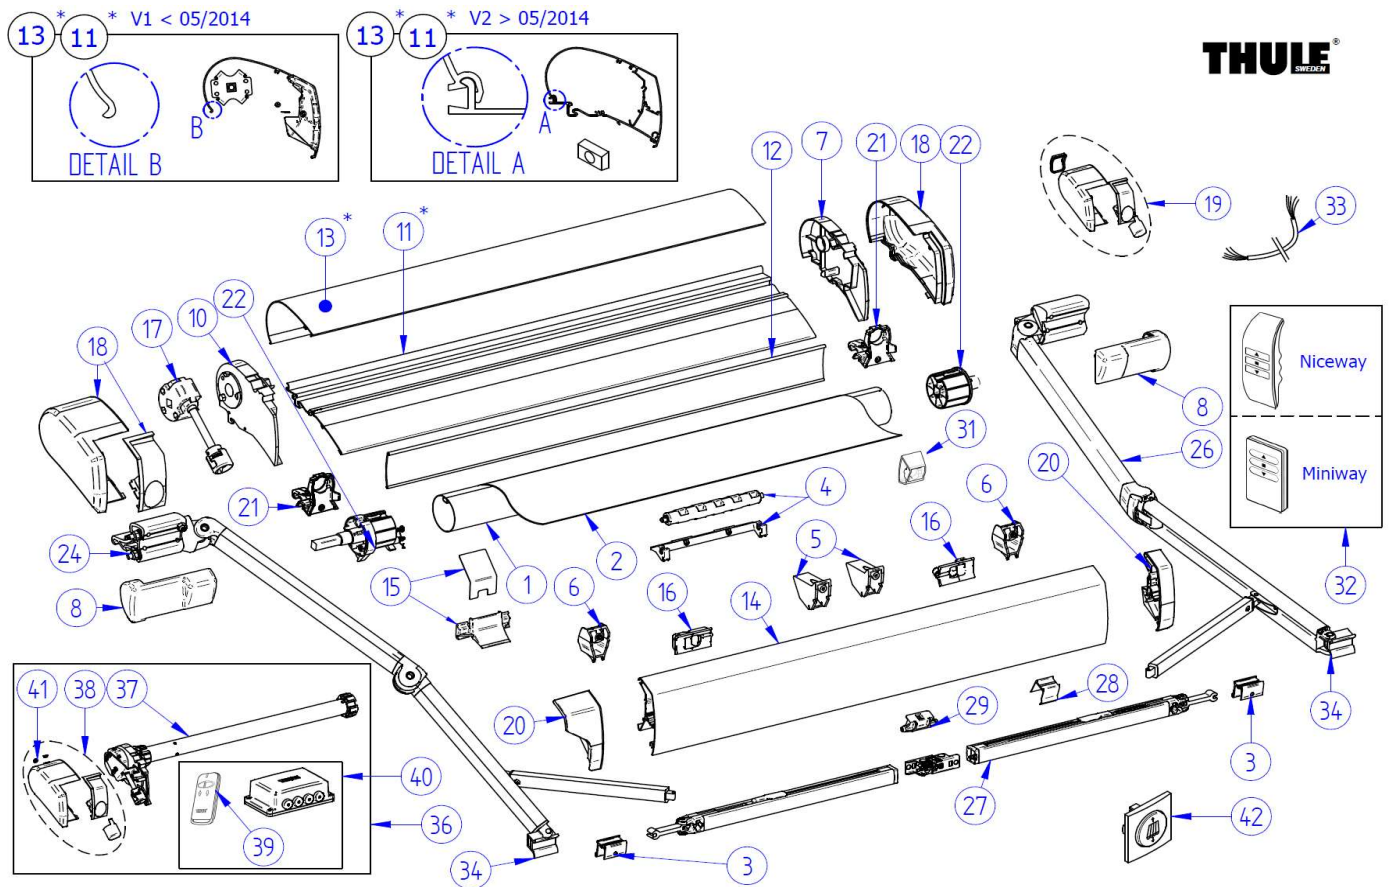

2024 SPARE PARTS LIST

9200

THULE
SWEDEN

9AC600

THULE Omnistor 9200

9AC 600-00

	ART.NR.	DESCRIPTION
1	1500602617	ROLLER TUBE D=63 / 9200-4.00M
	1500602618	ROLLER TUBE D=63 / 9200-4.50M
	1500602417	ROLLER TUBE D=63 / 9200-5.00M
	1500602418	ROLLER TUBE D=63 / 9200-5.50M
	1500602419	ROLLER TUBE D=63 / 9200-6.00M
2	1500602422	FABRIC 4.00M 9200 22
	1500602423	FABRIC 4.00M 9200 31
	1500602424	FABRIC 4.00M 9200 32
	1500602427	FABRIC 4.50M 9200 22
	1500602428	FABRIC 4.50M 9200 31
	1500602429	FABRIC 4.50M 9200 32
	1500602432	FABRIC 5.00M 9200 22
	1500602433	FABRIC 5.00M 9200 31
	1500602434	FABRIC 5.00M 9200 32
	1500602437	FABRIC 5.50M 9200 22
	1500602438	FABRIC 5.50M 9200 31
	1500602439	FABRIC 5.50M 9200 32
	1500602442	FABRIC 6.00M 9200 22
	1500602443	FABRIC 6.00M 9200 31
	1500602444	FABRIC 6.00M 9200 32
3	1500601602	LH & RH CONNECTION SUPPORT ARM
4	1500602445	CENTER SUPPORT ROLLER TUBE 9200
5	1500602446	GLIDING ANGLE LEAD RAIL 9200
6	1500602447	INSERT LEAD RAIL 9200 2PC
7	1500602448	RH ENDPLATE ASSY 9200
8	1500602449	LH+RH COVER SUPPORT SPRING ARM 9200
10	1500602450	LH ENDPLATE ASSY 9200
11	1500602812	BACK HOUSING 9200 4,00M V2
	1500602813	BACK HOUSING 9200 4,50M V2