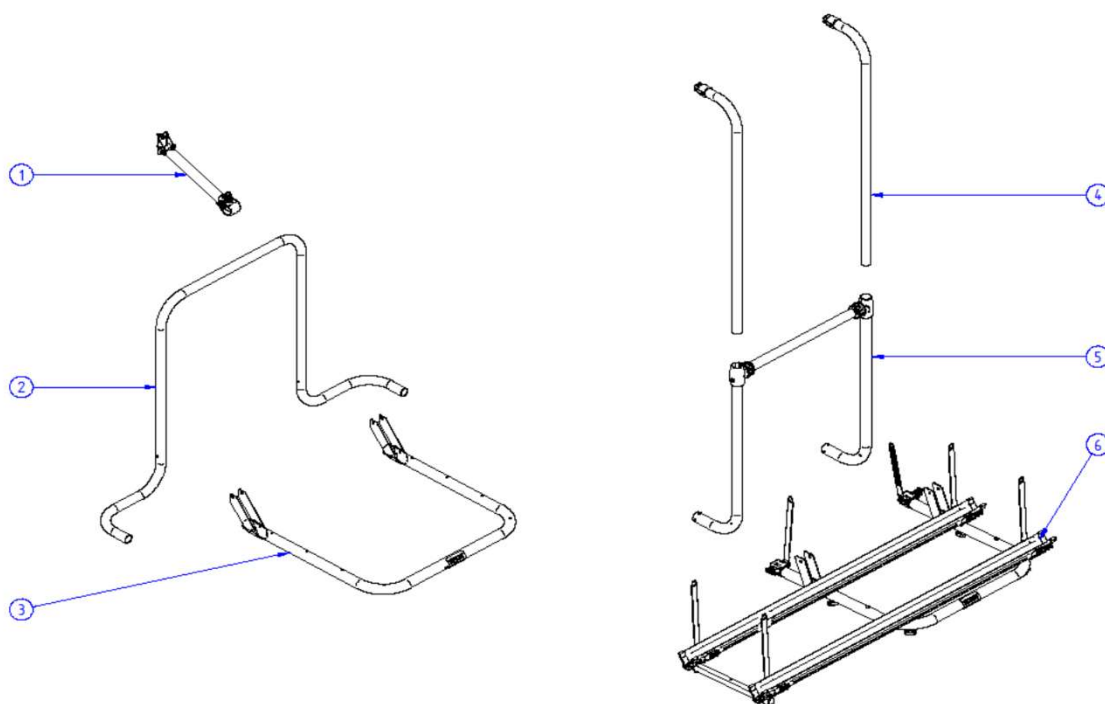

2024 SPARE PARTS LIST

Sport G2 Garage - Sport G2 2-doors

THULE
SWEDEN

SP610

THULE
SWEDEN

THULE Sport G2 garage / Sport G2 2 doors

SP610-00

	ART.NR.	DESCRIPTION	
1	1500602653	SPORT G2 GARAGE WALL FIXATION	
2	1500602654	SPORT G2 GARAGE BODY	
3	1500602655	SPORT G2 GARAGE PLATFORM WITHOUT RAILS	
4	1500602378	SPORT G2 LV ARM (1x)	
5	1500602656	SPORT G2 2 DOORS BODY	
6	1500602657	SPORT G2 2 DOORS PLATFORM COMPLETE