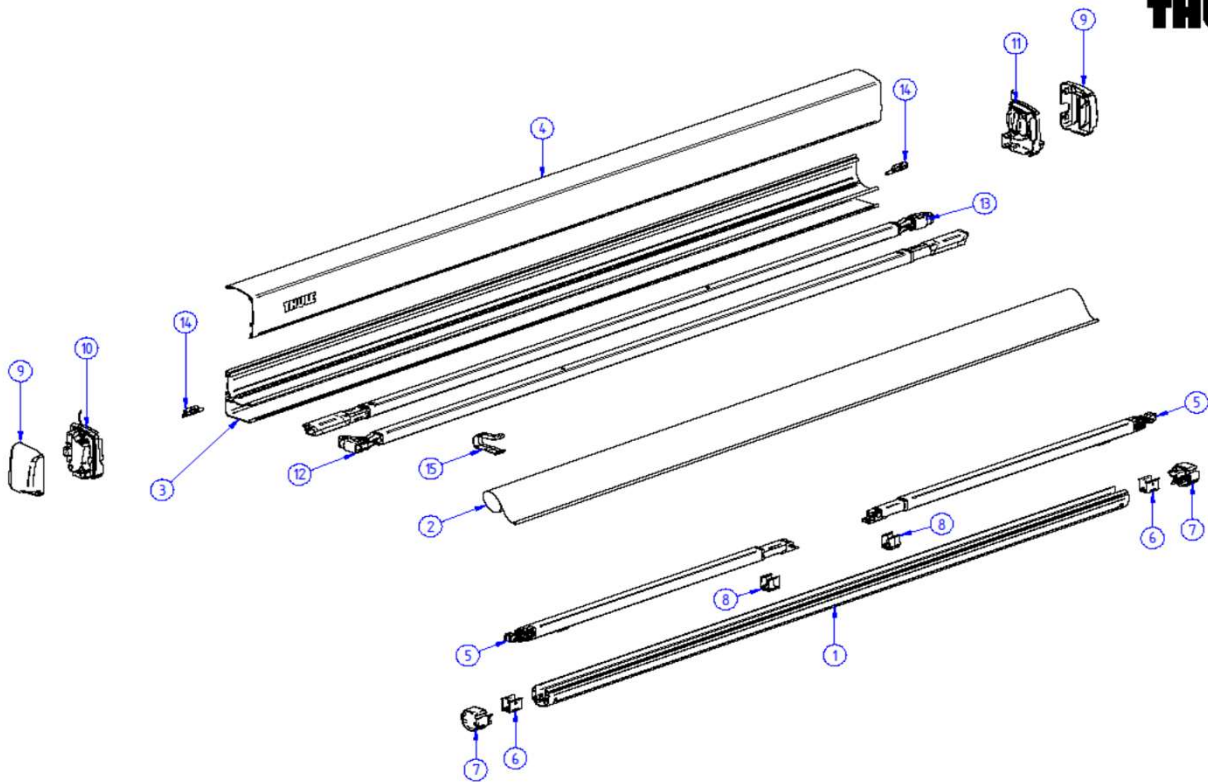

2024 SPARE PARTS LIST
3200

THULE 3200

3AR602-00

	ART.NR.	DESCRIPTION	
1	1500603489	ROLLER TUBE 3200 - 1.90M	
	1500603490	ROLLER TUBE 3200 - 2.30M	
	1500603491	ROLLER TUBE 3200 - 2.50M	
	1500603492	ROLLER TUBE 3200 - 2.70M	
	1500603493	ROLLER TUBE 3200 - 3.00M	
2	1500603678	FABRIC 3200 1.90M 07	
	1500603679	FABRIC 3200 2.30M 07	
	1500603680	FABRIC 3200 2.50M 07	
	1500603681	FABRIC 3200 2.70M 07	
	1500603682	FABRIC 3200 3.00M 07	
3	1500603499	MAIN HOUSING BOTTOM 3200 ANTHR 1.90M	
	1500603500	MAIN HOUSING BOTTOM 3200 ANTHR 2.30M	
	1500603501	MAIN HOUSING BOTTOM 3200 ANTHR 2.50M	
	1500603502	MAIN HOUSING BOTTOM 3200 ANTHR 2.70M	
	1500603503	MAIN HOUSING BOTTOM 3200 ANTHR 3.00M	
4	1500603504	MAIN HOUSING TOP 3200 ANO 2.50M	
	1500603505	MAIN HOUSING TOP 3200 ANO 2.70M	
	1500603506	MAIN HOUSING TOP 3200 ANO 3.00M	
	1500603507	MAIN HOUSING TOP 3200 ANTHR 1.90M	
	1500603508	MAIN HOUSING TOP 3200 ANTHR 2.30M	
	1500603509	MAIN HOUSING TOP 3200 ANTHR 2.50M	
	1500603510	MAIN HOUSING TOP 3200 ANTHR 2.70M	
5	1500603512	SUPPORT ARM 3200 1.90M	
	1500603513	SUPPORT ARM 3200 2.30M-2.50M	
	1500603514	SUPPORT ARM 3200 2.70M-3.00M	
6	1500603515	CONNECTOR SUPPORT ARM 3200 - 2PC	
7	1500603516	LH+RH ENDCAP ROLLER TUBE 3200	
8	1500603517	ANTI RATTLING SUPPORT ARM 3200 - 2PC