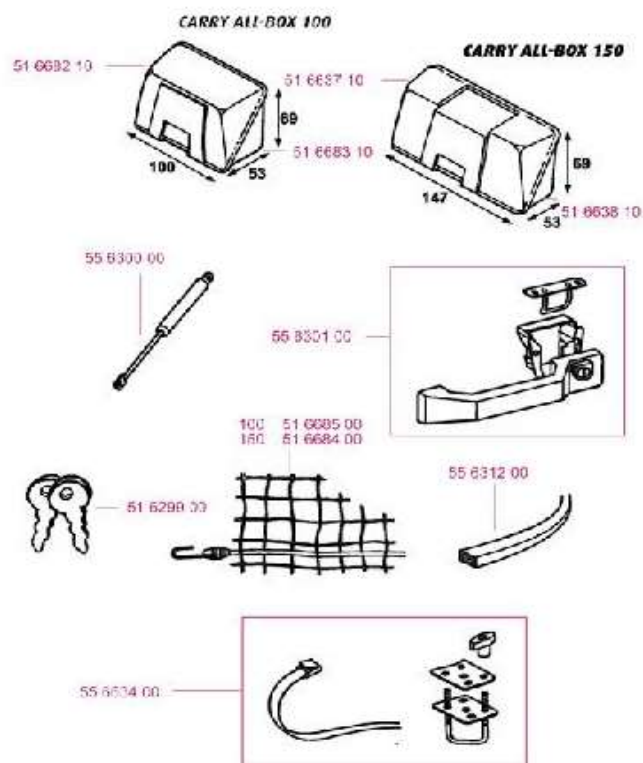

CARRY ALL-BOX

	ART.NR.	DESCRIPTION	
51629900	1500600377	SET OF 2 KEYS TOP-BOX	
51630410	1500601725	TO BOX 110 COVER WHITE	Not available
51630510	1500601723	TOP BOX 130 COVER WHITE	Not available
51630710	1500601404	TOP BOX COVER 190CM	Not available
51631110	1500601724	TOP BOX 110 BOTTOM WHITE	Not available
51631310	1500601722	TOP BOX 130 BOTTOM WHITE	Not available
51631910	1500601721	TOP BOX 190 BOTTOM WHITE	Not available
51636000	1500601521	INSTAL INSTR TOP BOX 110-110	Not available
51636100	1500601472	INST INSTR TOPBOX 130 190 4pc	Not available
55630000	1500601339	GASSPRING ASSY 100N	
55630001	1500601340	GAS SPRING ASSY 200N	Not available
55630200	1500601343	LOCK+PROTECTION+HOOK CLASS/TB	Not available
55631200	1500601349	FOAM RUBBER CLASS/CARALL/COMBI	
51663710	1500601728	CARRY ALL BOX 150 COVER WHITE	Not available
51663810	1500601727	CARRY ALL BOX 150 BOTTOM WHITE	Not available
51668210	1500600441	CARRY ALL BOX 100 COVER	Not available
51668310	1500601726	CARRY ALL BOX 100 BOTTOM	Not available
51668400	1500601525	MESHED NET ASSY FOR CA BOX 150	Not available
51668500	1500601524	MESHED NAT ASSY CA BOX 100	Not available
55630100	1500601342	LOCK+PROTECTION+HOOK COM/CARAL	Not available
55663400	1500601353	FIXAT. MATERIAL CARRY ALL 4PC