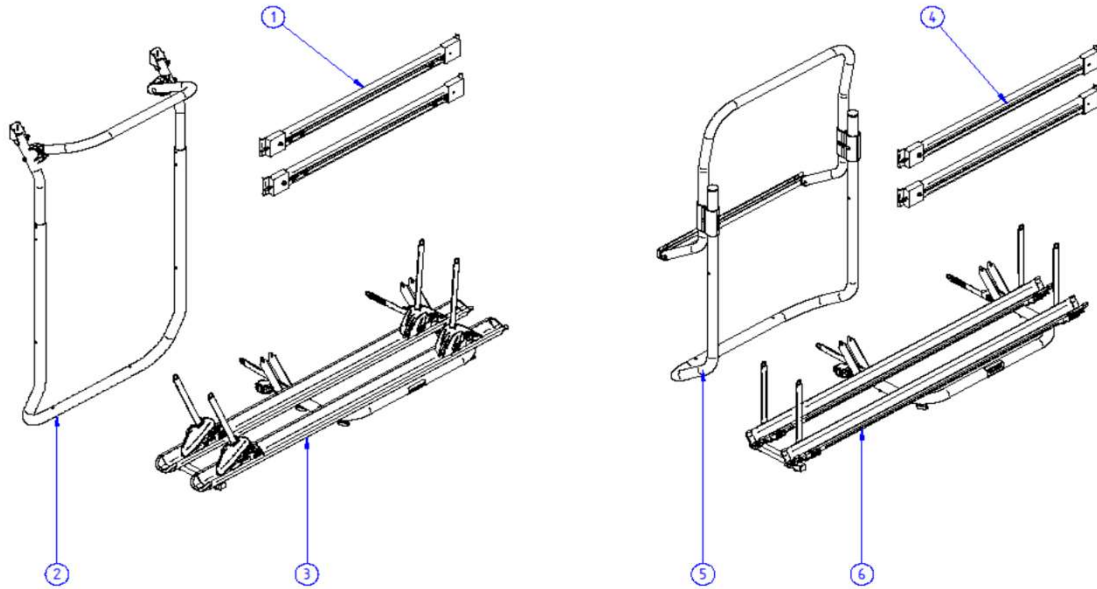

2024 SPARE PARTS LIST

Caravan Light - Caravan Smart - Caravan Smart Eriba Touring

SP612

THULE Caravan Light / Smart

SP612-05

ART.NR.	DESCRIPTION
Caravan Light	
1	306566 BRAKE STRAPS
2	1500602748 FOAM PADS 30x75x150mm (2 PCS)
3	1500602766 CARAVAN LIGHT SUPPORT BAR
4	1500602767 CARAVAN LIGHT PLATFORM COMPLETE
Caravan Smart	
5	1500602768 CARAVAN SMART / SUPERB SUPPORT BAR
6	1500602769 CARAVAN SMART PLATFORM COMPLETE
7	1500602770 CARAVAN SMART BASE
11	1500602899 CARAVAN SMART/ SUPERB FOOT COVER (2X)
12	1500603486 CARAVAN SMART TILT STOP CORD - 350MM (2x)
13	1500602960 CARAVAN SMART/SUPERB FIXATION TILT STOP (2x)
14	1500602864 CARAVAN SMART / SUPERB PLATFORM LOCK SET V2
Caravan Smart Eriba Touring	
5	1500603221 CARAVAN SMART ERIBA TOURING SUPPORT BAR
6	1500602769 CARAVAN SMART PLATFORM COMPLETE
7	1500602770 CARAVAN SMART BASE
11	1500602899 CARAVAN SMART/ SUPERB FOOT COVER (2X)
12	1500603486 CARAVAN SMART TILT STOP CORD - 350MM (2x)
13	1500602960 CARAVAN SMART/SUPERB FIXATION TILT STOP (2x)
14	1500602864 CARAVAN SMART / SUPERB PLATFORM LOCK SET V2
15	1500603222 BRACKET + STRAP + FOAM PAD
Common parts for all A-frames	
8	1500602774 FIXATION PLATE D30 RH, BLACK
9	1500602773 FIXATION PLATE D30 LH, BLACK
10	1500601980 U-BOLT M6 x 135/78/135 (1pcs)
	308140 U-BOLTS XL M6 x 160/78/160 (4pcs) (sold per 5 sets)

2024 SPARE PARTS LIST
Elite G2 Van - Sport G2 Van

THULE Elite G2 van / Sport G2 van

MH606-00

	ART.NR.	DESCRIPTION	
1	1500602643	ADAPTION RAIL SET DUCATO SINCE 2007 (2 rails)	Not available
2	1500602644	ELITE G2 VAN BODY	Not available
2	1500603155	ELITE VAN XT BODY	
3	1500602645	ELITE G2 VAN PLATFORM COMPLETE	Not available
4	1500602646	ADAPTION RAIL SET DUCATO BEFORE 2007 (2 rails)	Not available
5	1500602647	SPORT G2 VAN BODY	Not available
6	1500602648	SPORT G2 VAN PLAFORM COMPLETE	