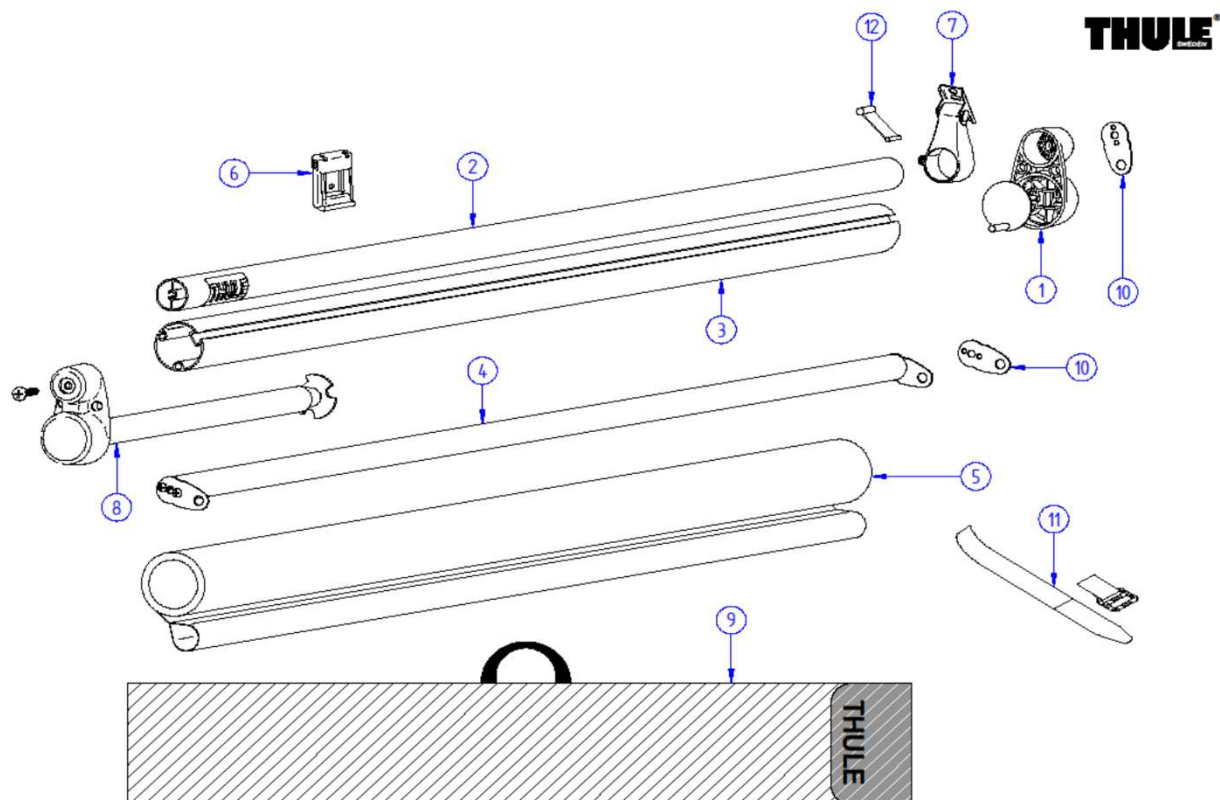

2024 SPARE PARTS LIST

Windscreen

THULE
SWEDEN

WS607

THULE Windscreen

WS607-02

	ART.NR.	DESCRIPTION	
1	1500602407	ROLLER TUBE END CAP ASSY	
2	1500602408	FIXATION TUBE WINDSCREEN	
3	1500602409	ROLLER TUBE WINDSCREEN	
4	1500602410	HANDLE ASSY WINDSCREEN	
5	1500602411	FABRIC WINDSCREEN	
6	1500601212	PLASTIC BOTT.MOUNT.BRACKET 2PC	
	1500602390	BOTTOM MOUNTING BRACKET BLACK 2PC	
7	1500602412	FIXATION HOLDER ASSY WINDSCREEN	
8	1500602413	ROLLER TUBE END CAP AND SPRING ASSY	
9	1500602414	WINDSCREEN BAG	
10	1500602415	TENT PEG PLATE WINDSCREEN	
11	1500602416	VELCRO ASSY FIXATION WINDSCREEN	
12	1500602809	CARAVANRAIL CONNECTION - 2PC