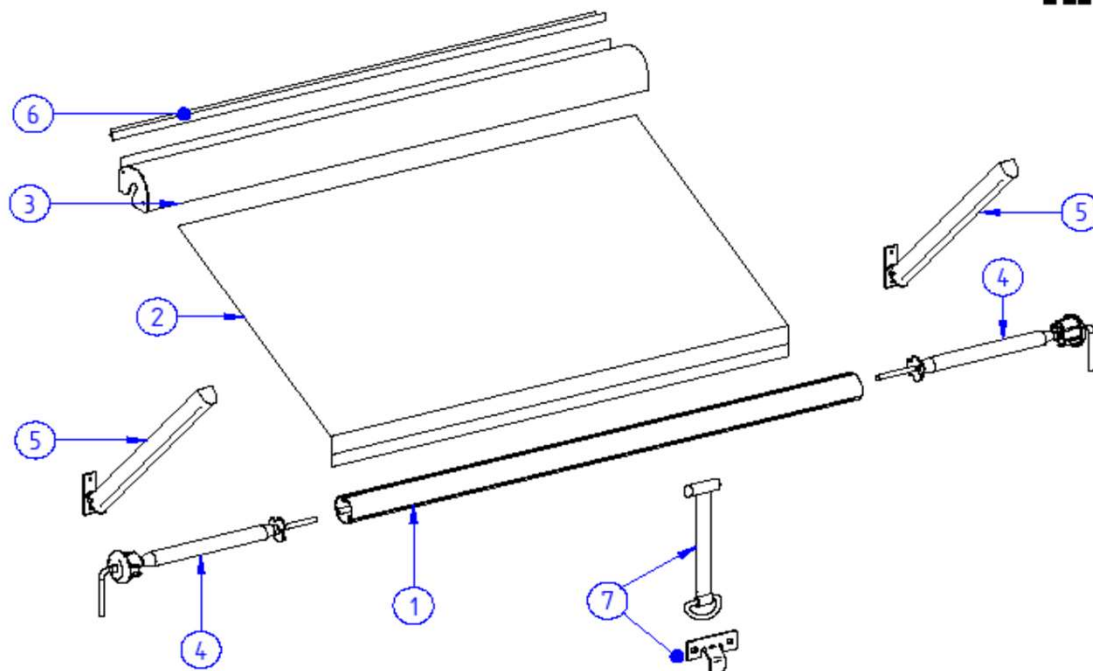

THULE Omnistor W150

WA 606

	ART.NR.	DESCRIPTION	
1	1500601804	ROLLER TUBE W150 - 1,00M	Not available
	1500601805	ROLLER TUBE W150 - 1,20M	Not available
	1500601806	ROLLER TUBE W150 - 1,40M	Not available
	1500601454	ROLLER TUBE WA 1.85M	Not available
	1500601807	ROLLER TUBE W150 - 2,85M	Not available
2		FABRIC W150	Not available
3	1500600041	HOUSING & RAIL PROF. W150 1.00M	Not available
	1500601455	HOUSING & RAIL PROF. W150 1.20M	Not available
	1500601822	HOUSING & RAIL PROF. W150 1.40M	Not available
	1500601456	HOUSING & RAIL PROF. W150 1,85M	Not available
	1500601823	HOUSING & RAIL PROF. W150 2,85M	Not available
4	1500601190	LH+RH TORSION ASSY W150	Not available
5	1500601191	LH & RH SUPPORT ARM W150	Not available
6	1500601824	ADAPTER W150 (2PCS)	
7	1500601192	STRAP & STRAP HANGER W150	Not available