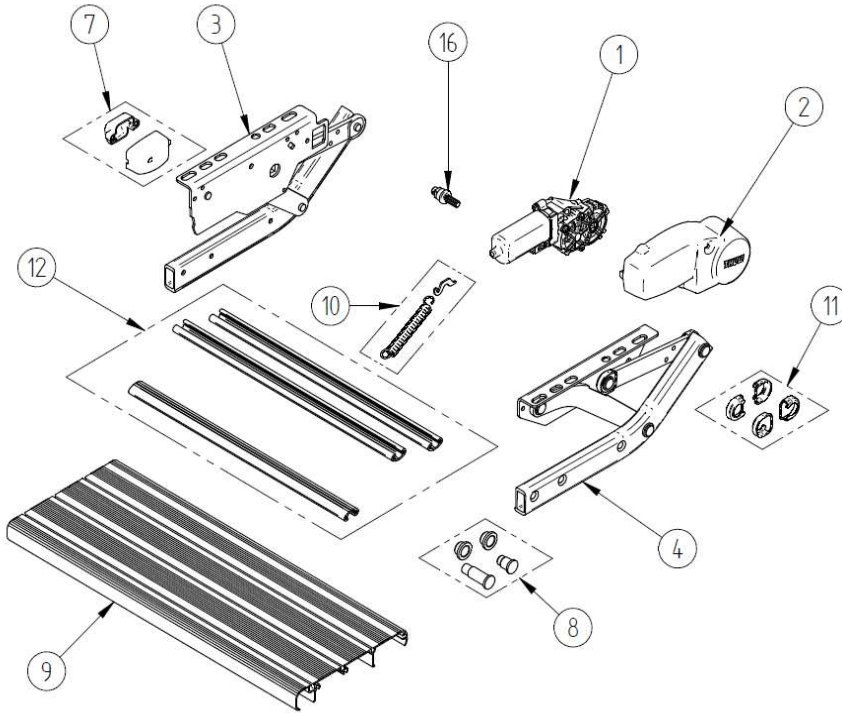

2024 SPARE PARTS LIST
Single Step V10, V15 & Compact

OSE600-02