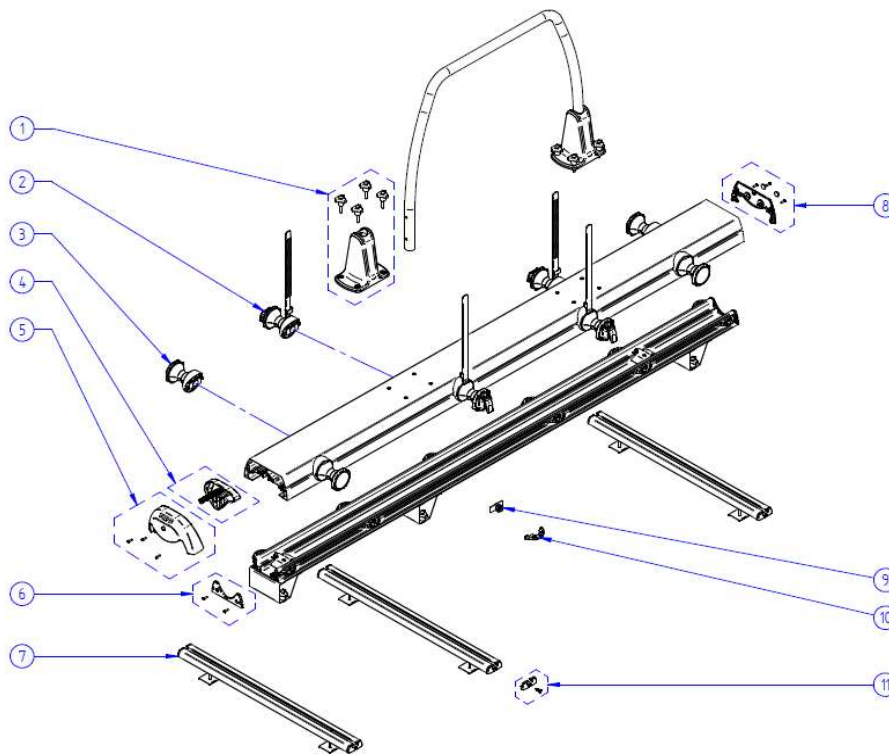

2024 SPARE PARTS LIST
VeloSlide & VeloSlide Short

THULE VeloSlide

GR600-01

	ART.NR.	DESCRIPTION	
1	1500603203	VELOSLIDE CAP FOR FRAMEHOLDER (1x) + BOLT KNOBS (4x)	
2	1500603204	VELOSLIDE WHEELHOLDER WITH STRAP (1x)	
3	1500603205	VELOSLIDE WHEELHOLDER WITHOUT STRAP (1x)	
4	1500603206	VELOSLIDE HANDLE	
5	1500603207	VELOSLIDE CAP RUNNER FRONT	
6	1500603208	VELOSLIDE CAP TRACK (1x)	
7	302015	VELOSLIDE MOUNTING RAILS - 70cm	
7	302016	VELOSLIDE MOUNTING RAILS - 140cm	
8	1500603209	VELOSLIDE CAP RUNNER REAR	
9	1500603210	WHEEL ASSEMBLY (2x)	
10	1500603211	WHEEL GUIDE (2x)	
11	1500603405	VELOSLIDE CAP MOUNTING RAIL (6x)