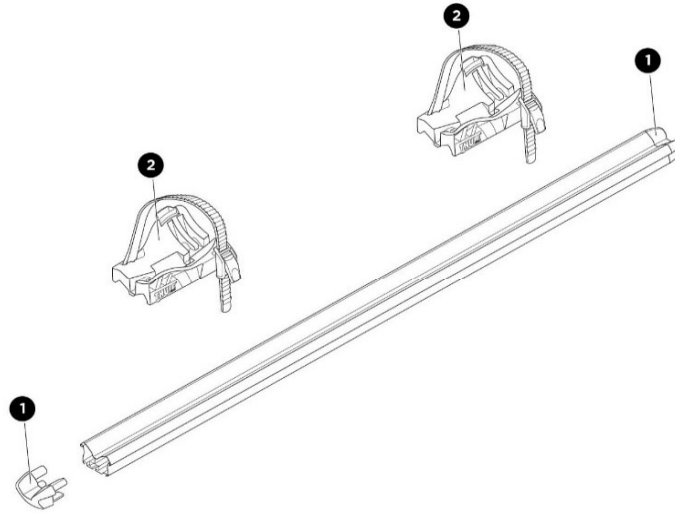

2024 SPARE PARTS LIST
Fatbike Rails

Thule Fat Bike Rail Endcap-Adapter (BIA)
OS_03BIA0002-00_Thule-Fat-Bike-Rail_Endcap-Adapter_SP-List

	ART.NR.	DESCRIPTION	
1	1500603795	END CAPS FATBIKE RAIL (2PCS)	
2	1500052846	WHEEL STRAPS (2PCS)