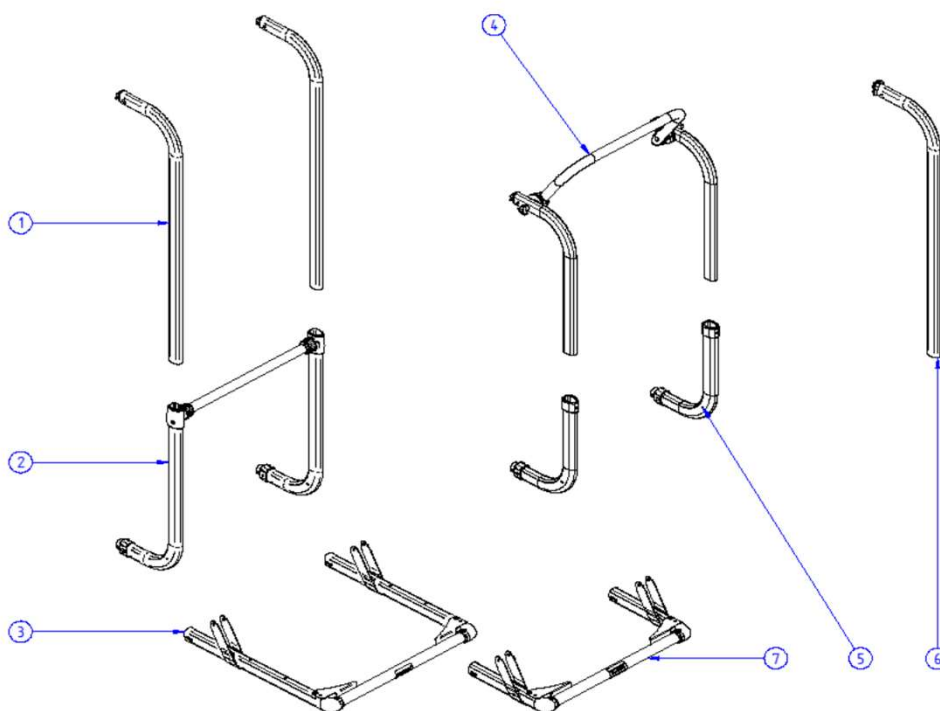

2024 SPARE PARTS LIST

Sport G2 & Elite G2 & Elite Van XT - Common Parts

MH604

26	1500602632	G2 CONNECTION PIECE OVAL 42/48 (2x)	
27	1500602403	WHEEL HOLDER W PUMP BUCKLE (2x)	
28	1500602633	PLATFORM LOCK OVAL (1L+1R)	
29	1500602634	ELITE G2 HINGE COVERS BLACK (1L+1R)	
30	1500602402	G2 ENDCAP RAIL (2x)	
31	1500602401	G2 RAIL PROFILE	
32	1500602697	PLATFORM CORNER CONNECTION	Not available
33	1500603157	SERRATED INSERT 30/34 BLACK 4PCS	
34	1500603175	BOLT 90MM + KNOB HIGH (2PCS)	

2024 SPARE PARTS LIST

Elite G2 LV - Elite G2 SV - Elite G2 HH - Elite G2 One Bike

THULE
SWEDEN

MH605

THULE
SWEDEN

THULE Elite G2 LV / Elite G2 SV / Elite G2 HH / Elite G2 One Bike

MH605-01

	ART.NR.	DESCRIPTION	
1	1500602635	ELITE G2 LV ARM (1x)	
2	1500602636	ELITE G2 LV BODY + CROSSBAR + T-PIECES	
3	1500602637	ELITE G2 PLATFORM WITHOUT RAILS	
4	1500602638	ELITE G2 SV ARMS + CROSSBAR	
5	1500602639	ELITE G2 SV BODY + CONNECTION PIECE (1x)	
6	1500602640	ELITE G2 HH ARM (1x)	
7	1500603474	ELITE G2 ONE BIKE PLATFORM WITHOUT RAILS	