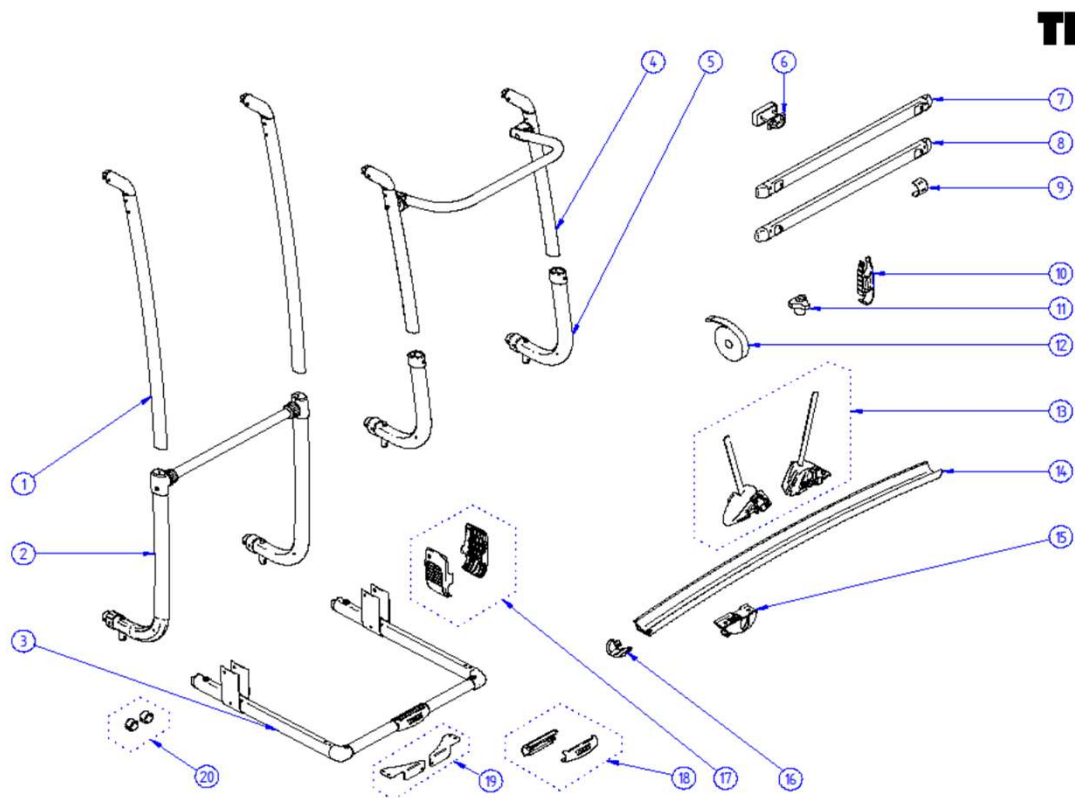

2024 SPARE PARTS LIST

Excellent Common Parts - Excellent LV - Excellent SV

THULE
SWEDEN

EX600

THULE Excellent LV - Excellent SV - Excellent common parts

EX600-04

ART.NR.	DESCRIPTION	
1	EXCELLENT ARM (1x)	
	EXCELLENT ARM BLACK (1x)	
2	EXCELLENT CROSSBAR + T-PIECES + BODY	
	EXCELLENT CROSSBAR + T-PIECES + BODY BLACK	
3	EXCELLENT PLATFORM WITHOUT RAILS	
	EXCELLENT PLATFORM WITHOUT RAILS BLACK	
4	EXCELLENT SV ARMS+CROSSBAR	
5	EXCELLENT SV BODY + CONNECTION PIECE (1x)	
6	G2 UPPER FIXATION KIT (2x)	
7	G2 TOP MOUNTING RAIL	
8	BOTTOM MOUNTING RAIL	
	BOTTOM MOUNTING RAIL BLIND	
9	COVER MOUNTING RAIL (2pcs)	
10	PLATFORM HOLDER (2x)	
11	KNOB WITH NUT BLACK - 2PC	
12	SAFETY STRAP 2,00M BLACK	
13	EXCELLENT WHEEL HOLDER W PUMP BUCKLE (1L+1R)	
14	G2 RAIL PROFILE	
	G2 RAIL PROFILE BLACK	
15	EXCELLENT RAILSLIDER BLACK (2x)	
16	G2 ENDCAP RAIL (2x)	
17	EXCELLENT HINGE COVERS (1L+1R)	
18	EXCELLENT PLATFORM HANDLE	
19	PLATFORM CORNER CONNECTION	Not available
20	ANTI RATTLING BOTTOM MOUNTING RAIL (2x)