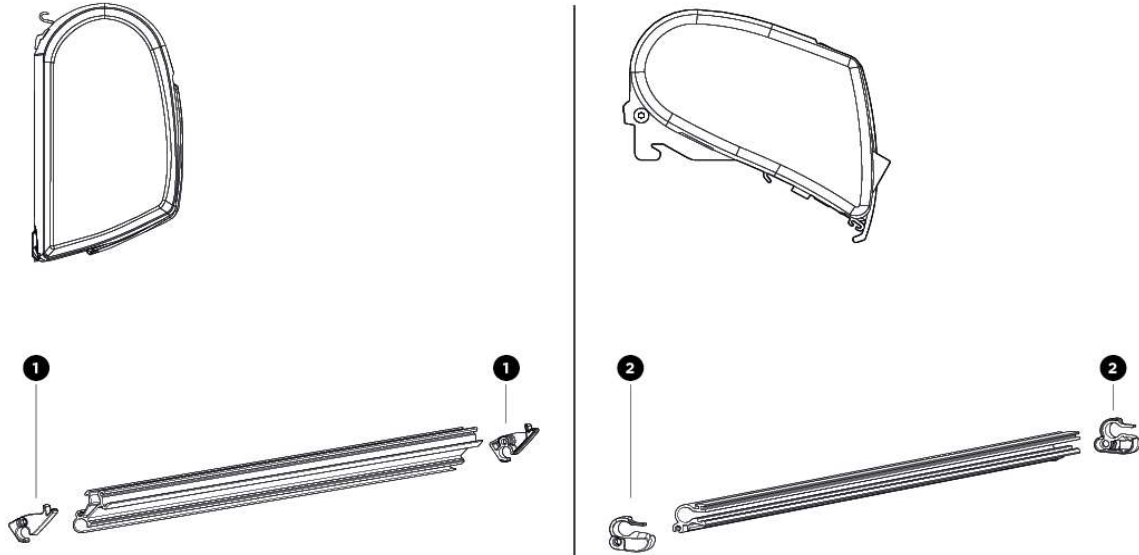

2024 SPARE PARTS LIST
LED Rails

Thule LED Rails (AWA)
OS_02AWA0001-00_Thule-LED-Rails_SP-List

	ART.NR.	DESCRIPTION	
1	1500603768	ENDCAP L+R LED TENT RAIL TO 5200 – WHI	
	1500603769	ENDCAP L+R LED TENT RAIL TO 5200 – ANO	
	1500603770	ENDCAP L+R LED TENT RAIL TO 5200 – ANT	
2	1500603773	ENDCAP L+R LED TENT RAIL TO 6300 – ANT