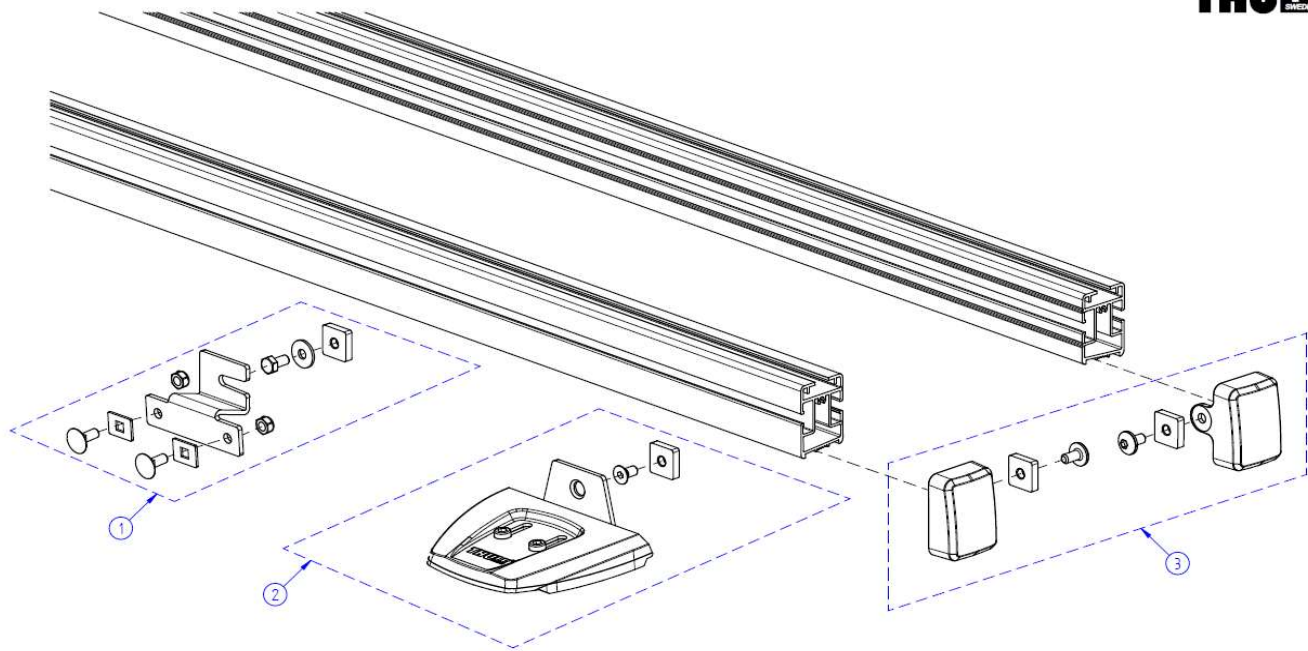

THULE SmartClamp System

ADR608-00

	ART.NR.	DESCRIPTION	
1	1500603183	BASE RAIL CONNECTOR (1 PCS)	
2	1500603184	SMART CLAMP DUCATO H2 (1 PCS)	
3	1500603185	BASE RAIL COVERS - LEFT/RIGHT