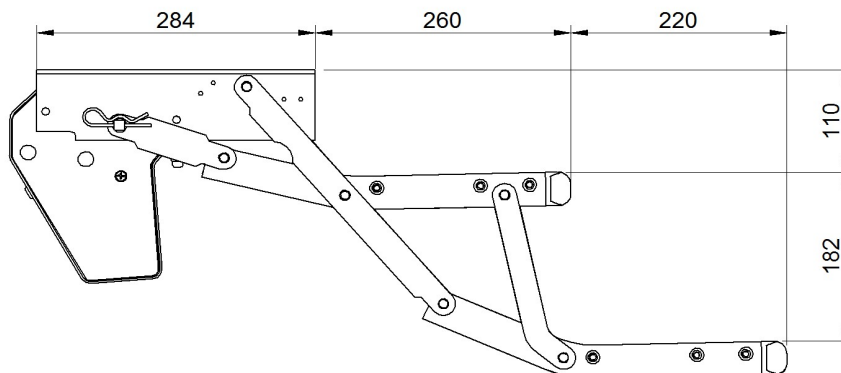

2024 SPARE PARTS LIST

Double Step 12V553 - 12V650

THULE
SWEDEN

DSH603

THULE
SWEDEN

THULE Double step 12V 650

DSH603-00

	ART.NR.	DESCRIPTION	
1	1500602675	MOTOR CAP DOUBLE STEP 12V650 (2PCS)	
2	1500602676	12V MOTOR ASSY DOUBLE STEP 12V650	
3	1500602798	FRAME CON. TUBE D12V553 – 2PC	
	1500602677	FRAME CON. TUBE D12V650 – 2PC	
4	1500602678	LH SCISSOR ASSY DOUBLE STEP 12V650	
5	1500602679	RH SCISSOR ASSY DOUBLE STEP 12V650	
6	1500602799	FOOT BOARD DOUBLE STEP12V553 - 2PC	
	1500602680	FOOT BOARD DOUBLE STEP12V650 – 2PC	
7	1500601154	REPAIR KIT RIVET DOUBLE STEP	
8	1500602282	REPAIR KIT PINION DOUBLE STEP	