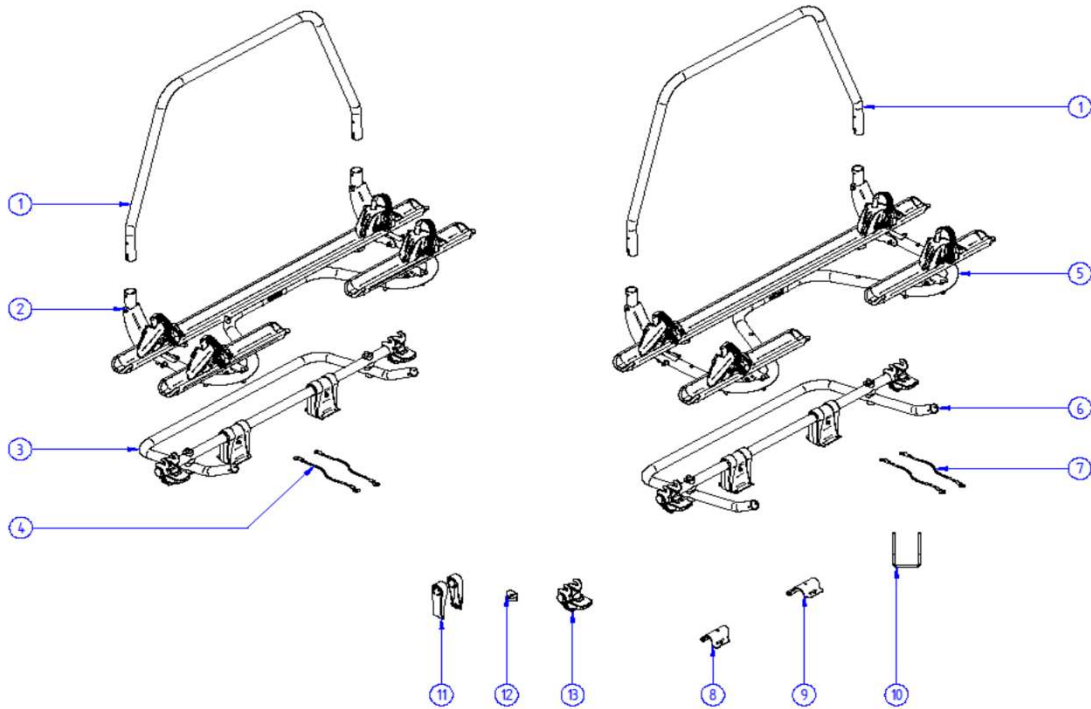

2024 SPARE PARTS LIST

Caravan Superb XT Black - Caravan Superb XT Black SV

THULE
SWEDEN

SP623

THULE
SWEDEN

THULE caravan Superb XT / Superb SV XT

SP623-01

ART.NR.	DESCRIPTION
Caravan Superb XT SV	
1	1500603223 CARAVAN SUPERB XT SUPPORT BAR BLACK
2	1500603224 CARAVAN SUPERB XT SV PLATFORM COMPLETE BLACK
3	1500603225 CARAVAN SUPERB XT SV BASE BLACK
4	1500603487 CARAVAN SUPERB SV TILT STOP CORD - 450MM (2x)
11	1500602899 CARAVAN SUPERB XT FOOT COVER (2x)
12	1500602960 CARAVAN SUPERB XT FIXATION TILT STOP (2x)
13	1500602864 CARAVAN SUPERB XT PLATFORM LOCK SET V2 (2x)
Caravan Superb XT	
1	1500603223 CARAVAN SUPERB XT SUPPORT BAR BLACK
5	1500603226 CARAVAN SUPERB XT PLATFORM COMPLETE BLACK
6	1500603227 CARAVAN SUPERB XT BASE BLACK
7	1500603488 CARAVAN SUPERB TILT STOP CORD - 550MM (2x)
11	1500602899 CARAVAN SUPERB XT FOOT COVER (2x)
12	1500602960 CARAVAN SUPERB XT FIXATION TILT STOP (2x)
13	1500602864 CARAVAN SUPERB XT PLATFORM LOCK SET V2 (2x)
Common parts for all A-frames	
8	1500602774 FIXATION PLATE D30 RH BLACK
9	1500602773 FIXATION PLATE D30 LH BLACK
10	1500601980 U-BOLT M6 x 135/78/135 (1x)
	308140 U-BOLT M6 x 160/78/160 (4x) (sold per 5 sets)