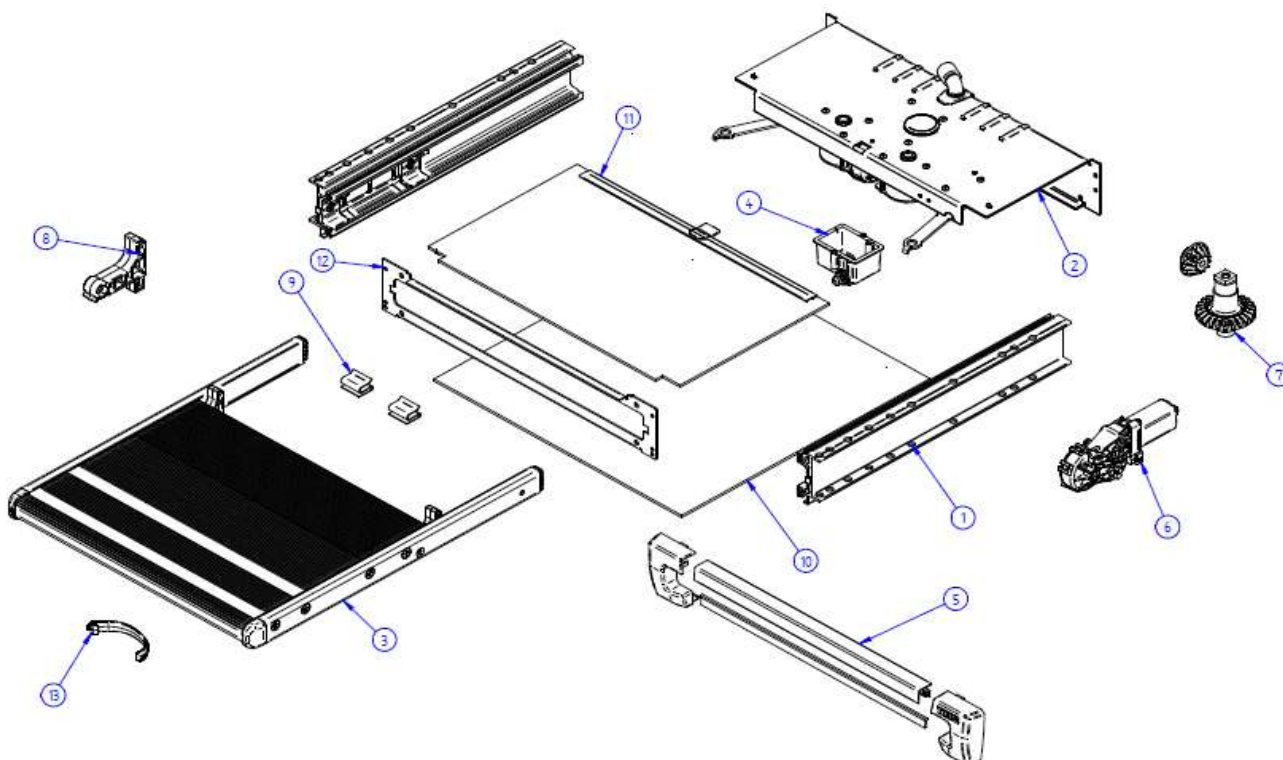

2024 SPARE PARTS LIST

Slide-Out Step V18

THULE
SWEDEN

SDC604

THULE
SWEDEN

THULE Slide Out V18 12V

SDC604-01

	ART.NR.	DESCRIPTION	
1	1500603377	FRAME SLIDE OUT 400 V18	
	1500603378	FRAME SLIDE OUT 460 V18 (*)	Not available
	1500603379	FRAME SLIDE OUT 550 V18	
	1500603380	FRAME SLIDE OUT 700 V18	
2	1500603236	MOTOR COMPLETE SO V19 - 400	
	1500603381	MOTOR COMPLETE SO V19 - 460 (*)	Not available
	1500603229	MOTOR COMPLETE SO V19 - 550	
	1500603237	MOTOR COMPLETE SO V19 - 700	
3	1500603382	FOOTBOARD COMPL. SLIDE OUT 400 V18	
	1500603383	FOOTBOARD COMPL. SLIDE OUT 460 V18 (*)	Not available
	1500603384	FOOTBOARD COMPL. SLIDE OUT 550 V18	
	1500603385	FOOTBOARD COMPL. SLIDE OUT 700 V18	
4	1500603129	ALARMSWITCH SLIDE OUT V16	
5	1500603386	FRONT PROTECTION SLIDE OUT 400 V18	
	1500603387	FRONT PROTECTION SLIDE OUT 460 V18 (*)	
	1500603388	FRONT PROTECTION SLIDE OUT 550 V18	
	1500603389	FRONT PROTECTION SLIDE OUT 700 V18	
6	1500602744	12V MOTOR SLIDE OUT 2012	
7	1500602745	REPAIR KIT PINION SLIDE-OUT 2012	
8	1500602746	END STOP FOOTBOARD SLIDE OUT 2012	
9	1500602752	FIXATION SPRING PROTECTION COVER - 6PCS	
10	1500603390	LOWER PROTECTION SLIDE OUT V18 12V 400	
	1500603391	LOWER PROTECTION SLIDE OUT V18 12V 460 (*)	
	1500603392	LOWER PROTECTION SLIDE OUT V18 12V 550	
	1500603393	LOWER PROTECTION SLIDE OUT V18 12V 700	
11	1500603394	UPPER PROTECTION SLIDE OUT V18 12V 400 + LIP PROFILE	Not available
	1500603395	UPPER PROTECTION SLIDE OUT V18 12V 460 + LIP PROFILE (*)	Not available
	1500603396	UPPER PROTECTION SLIDE OUT V18 12V 550 + LIP PROFILE	Not available
	1500603397	UPPER PROTECTION SLIDE OUT V18 12V700 + LIP PROFILE	Not available