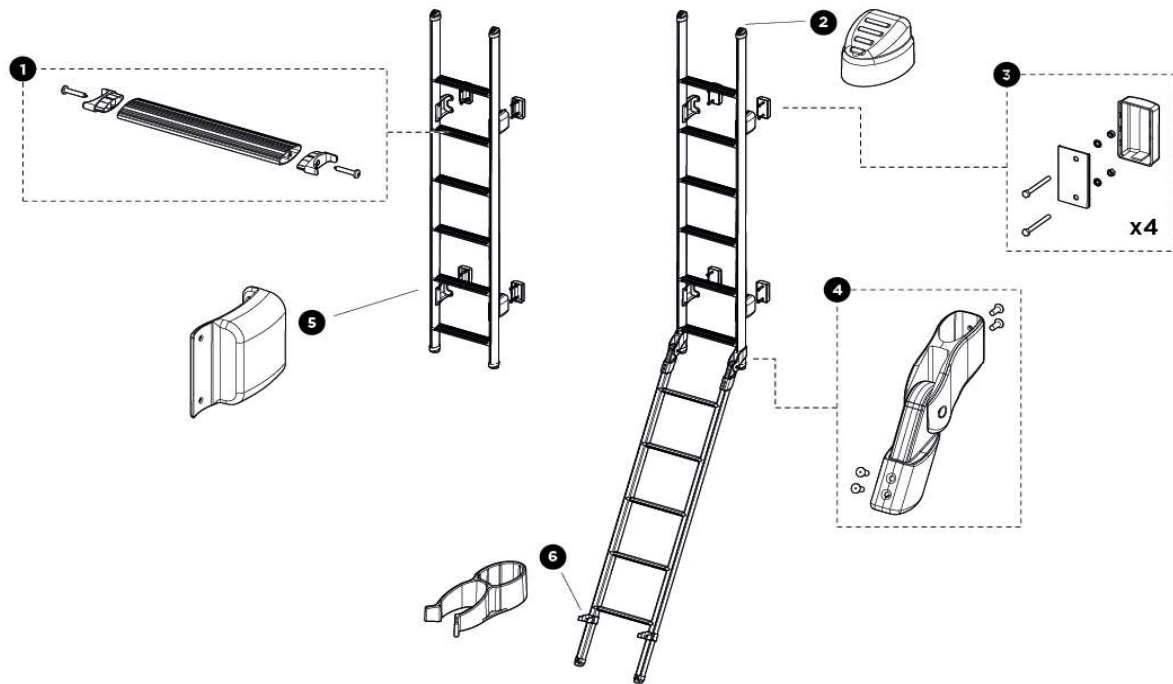

2024 SPARE PARTS LIST

Ladder Deluxe

THULE
SWEDEN

07LAD0002

Thule Ladders (LAD)
OS_07LAD0002-00_Thule_Ladders_Deluxe_SP-List

THULE
09/01/2023

	ART.NR.	DESCRIPTION	
1	1500600528	RUNG OMNILADDER	
2	1500602041	OVAL PLUG OMNILADDER DELUXE	
3	1500603780	FIXATION KIT LADDER DELUXE	
4	1500600529	HINGE OVAL OMNILADDER DELUXE	
5	1500600527	SUPPORT OVAL OMNILADDER DELUXE	
6	1500602042	OVAL CLIP OMNILADDER DELUXE