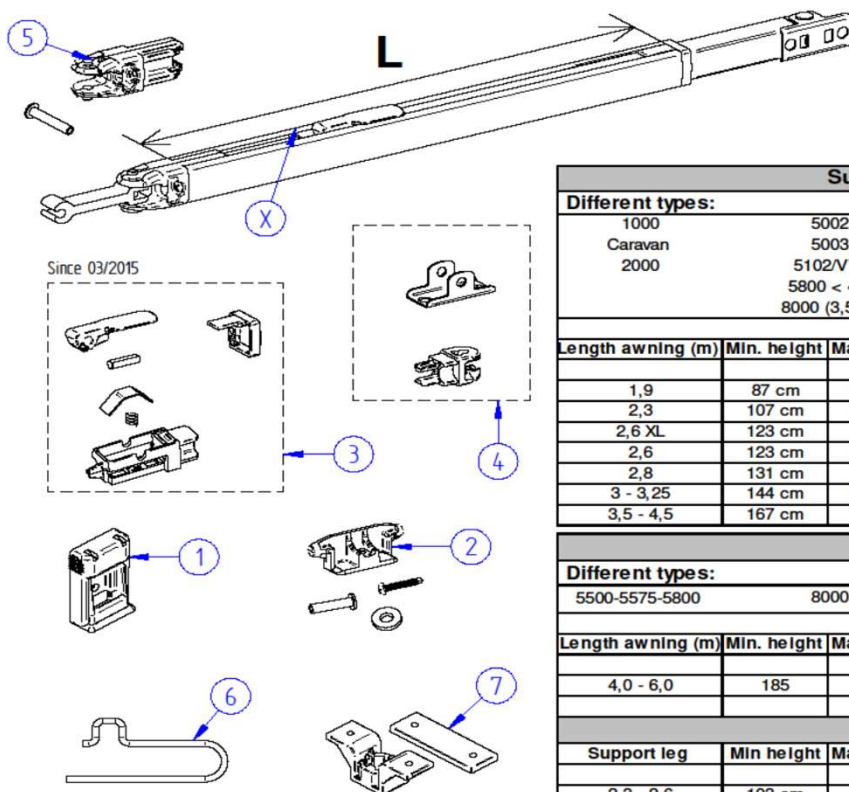

2024 SPARE PARTS LIST

Awning Common Parts

THULE
SWEDEN

STA600

THULE
SWEDEN

Support arm light >2009						
Different types:						
1000	5002	6002	OmniV10			
Caravan	5003	6002 Car & style	OmniV10 XL			
2000	5102/VW	6802 < 4m	OmniSol			
	5800 < 4m	6002 Hobby	600K			
	8000 (3,5m)	6200	600K-TL			
General rule						
Length awning (m)	Min. height	Max. height	L = outer profile	3 parts	2 parts	Movex
1,9	87 cm	177 cm	68 cm	X		1500601588
2,3	107 cm	217 cm	88 cm	X		1500601609
2,6 XL	123 cm	276 cm	103 cm	X		1500601960
2,6	123 cm	208 cm	103 cm		X	1500601610
2,8	131 cm	225 cm	111 cm		X	1500601961
3 - 3,25	144 cm	248 cm	123 cm		X	1500601611
3,5 - 4,5	167 cm	296 cm	147 cm		X	1500601612
Support arm heavy						
Different types:						
5500-5575-5800	8000	6502-6802-6900	6002 Jet	9200		
General rule						
Length awning (m)	Min. height	Max. height	L = outer profile	2 parts		Movex
4,0 - 6,0	185	332	165 cm	X		1500601312
Caravan Style						
Support leg	Min height	Max. height	L = outer profile	3 parts	2 parts	Movex
2,3 - 2,6	103 cm	228 cm	84 cm	X		1500602182
3,0 - 4,5	140 cm	241 cm	119 cm		X	1500602183

THULE Omnistor General pieces 1

STA 600-03

Support legs of the TO 1200, T 3200, T 4200, TO 5200 and TO 6300 awnings are special executions and specified on the individual awning page

	ART.NR.	DESCRIPTION	
1	1500601212	PLASTIC BOTT.MOUNT.BRACKET 2PCS	
	1500602390	BOTTOM MOUNTING BRACKET BLACK 2PC	
2	1500601789	CENTRAL CLAMP SUPPORT LEG V2	
3	1500601605	ADJ.BALANCER ASSY SUPPORT LEG V2 (2 PCS)	
4	1500601604	FOOT + RIVET SUPPORT LEG V2 (2PCS)	
5	1500601603	FEMALE HINGE SUPPORT LEG V2	
6	1500602670	WIRE SPRING SUPPORT LEG V2 - 2PC	Not available
7	1500603485	CONNECTOR LEAD RAIL THIRD SUPPORT LEG	
	1500601588	SUPPORT ARM V2 1.90M	
	1500601609	SUPPORT ARM V2 2.30M	
	1500601960	SUPPORT ARM V2 2.60M XL	
	1500601611	SUPPORT ARM V2 3.00M	
	1500601612	SUPPORT ARM V2 3.50-4.50M	
	1500601312	SUPPORT ARM V2 LARGE