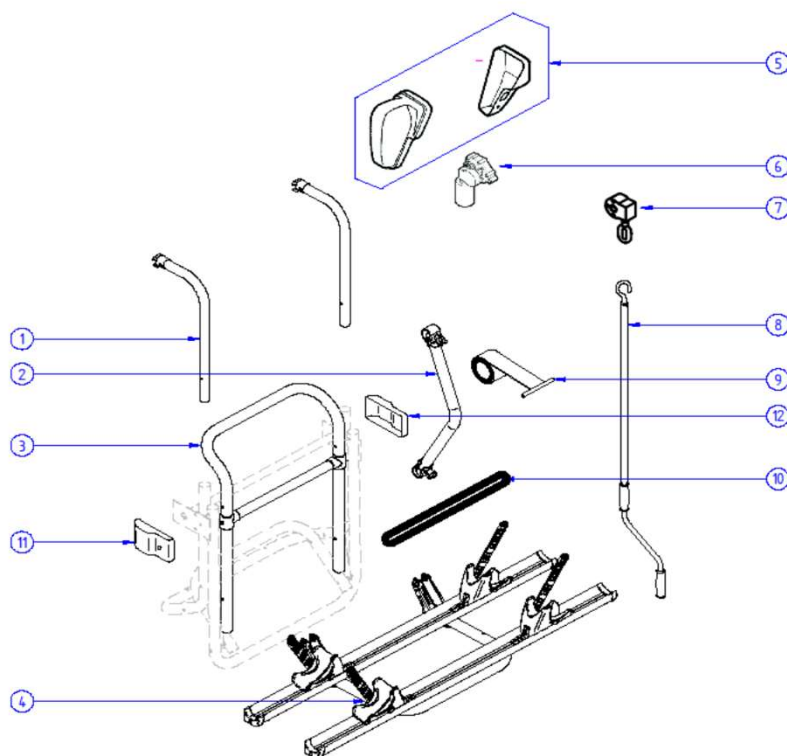

2024 SPARE PARTS LIST
Elite G2 Van - Sport G2 Van

THULE Elite G2 van / Sport G2 van

MH606-00

	ART.NR.	DESCRIPTION	
1	1500602643	ADAPTION RAIL SET DUCATO SINCE 2007 (2 rails)	Not available
2	1500602644	ELITE G2 VAN BODY	Not available
2	1500603155	ELITE VAN XT BODY	
3	1500602645	ELITE G2 VAN PLATFORM COMPLETE	Not available
4	1500602646	ADAPTION RAIL SET DUCATO BEFORE 2007 (2 rails)	Not available
5	1500602647	SPORT G2 VAN BODY	Not available
6	1500602648	SPORT G2 VAN PLAFORM COMPLETE	

2024 SPARE PARTS LIST

Lift Manual - Lift 12V

THULE
SWEDEN

OBL708

THULE
SWEDEN

THULE Lift since 2010

OBL708-02

	ART.NR.	DESCRIPTION	
1		2x 1500603103 + 1x 1500602383	
2	1500602048	LIFT TIE TUBE	
3	1500602106	LIFT SUPPORTING FRAME 481MM, SINCE 2010	Not available
	1500602108	LIFT SUPPORTING FRAME 511MM	Not available
4	1500602373	LIFT PLATFORM COMPLETE, SINCE 2010	Not available
5	1500600505	LIFT 12V MOTOR COVER WHITE - 2PCS	Not available
	1500603110	LIFT V16 12V MOTOR COVER RH BLACK - 2PCS	
6	1500600504	LIFT 12V MOTOR	
7	1500601972	LIFT MANUAL GEAR	
8	1500601973	LIFT MANUAL HAND CRANK	Not available
9	1500600467	LIFT STRAP - 2PCS	
10	1500602000	LIFT RUBBER ELASTIC	
11	1500600506	LIFT SIDEPLATE COVER WHITE LH - MANUAL & 12V	Not available
	1500603106	LIFT V16 SIDEPLATE COVER BLACK LH - MANUAL & 12V	
12	1500601746	LIFT SIDEPLATE COVER WHITE RH - MANUAL	Not available
	1500603107	LIFT V16 SIDEPLATE COVER BLACK RH - MANUAL	
13	1500600436	ANGLE SUPPORT RAIL LIFT	