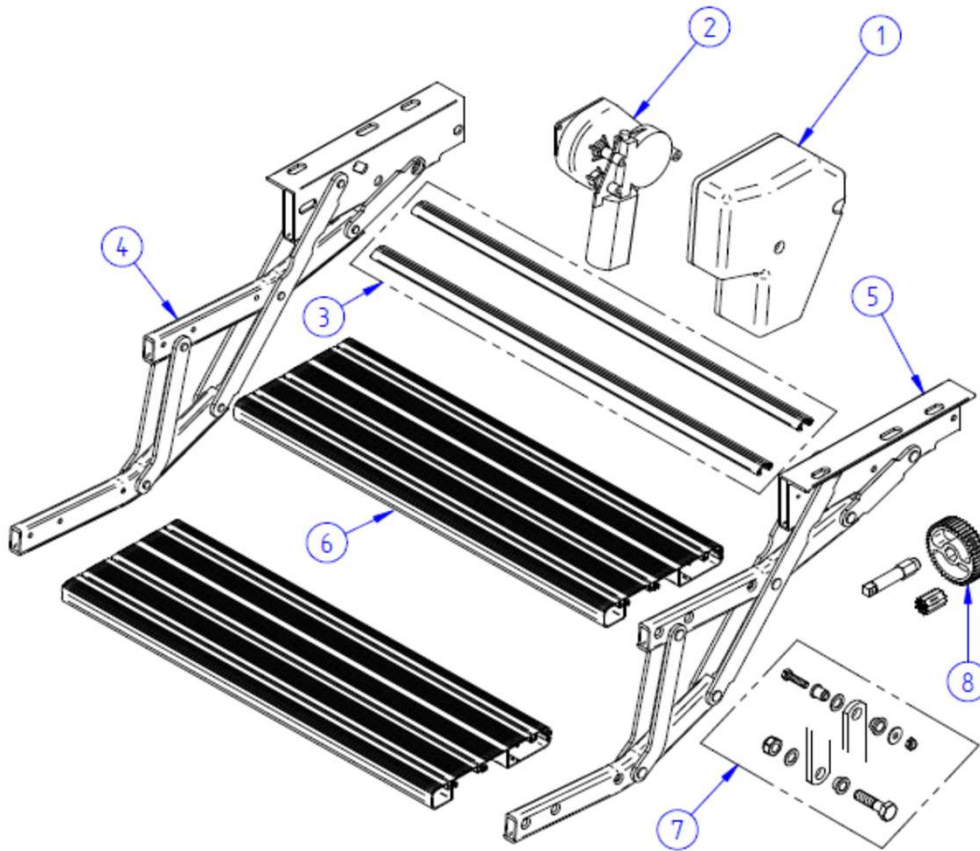

2024 SPARE PARTS LIST

Double Step 12V553 - 12V650

THULE
SWEDEN

DSH603

THULE
SWEDEN