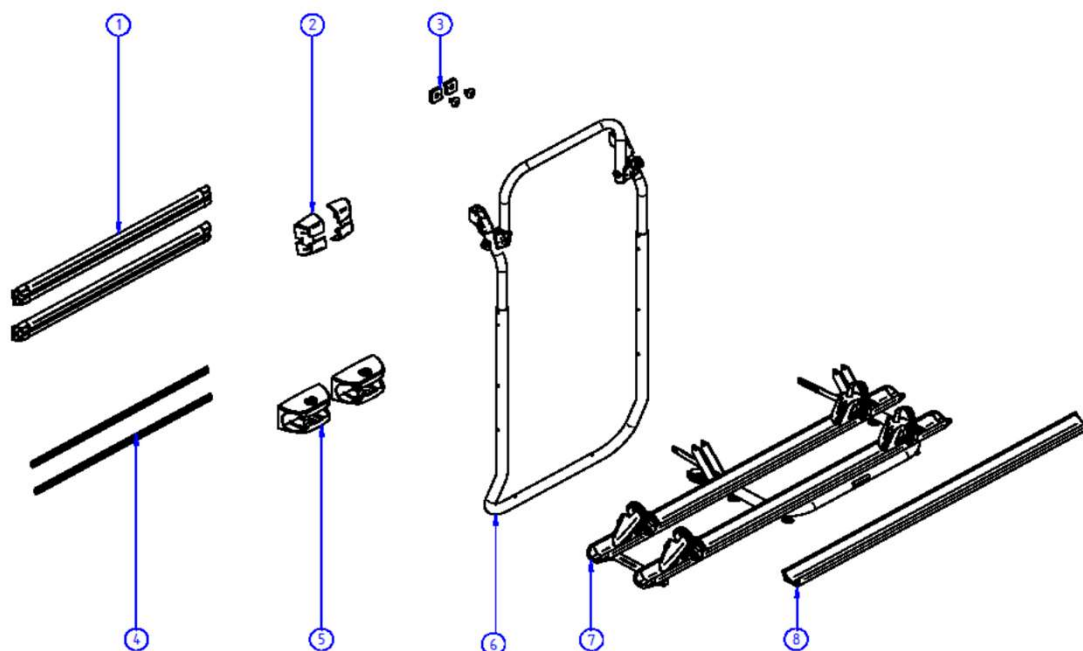

2024 SPARE PARTS LIST

Elite Van XT

THULE
SWEDEN

MH607

THULE
SWEDEN

THULE Elite Van XT

MH607-03

	ART.NR.	DESCRIPTION	
1	1500603150	MOUNTING RAIL D/J/B >2007 TOP + BOTTOM	
	1500603217	MOUNTING RAIL D/J/B >2007 TOP + BOTTOM BLACK	
	1500603218	MOUNTING RAIL VW CRAFTER >2017 TOP + BOTTOM BLACK	
	1500603528	MOUNTING RAIL SPRINTER & CRAFTER <2017 TOP + BOTTOM BLACK	
	1500603766	MOUNTING RAIL FORD TRANSIT >2015	
2	1500603151	MOUNTING RAIL ENDCAP 2PCS	
3	1500603152	MOUNTING RAIL CONNECTION 4PCS	
	1500603572	MOUNTING RAIL CONN 4PCS - SPRINTER & CRAFTER <2017	
	1500603767	MOUNTING RAIL CONNECTION - FORD TRANSIT >2015	
4	1500603153	COVER STRIP RIBBED 750mm 2PCS	
5	1500603154	ELITE VAN XT FOOT + COVER 2PCS	
6	1500603155	ELITE VAN XT BODY	
	1500603219	ELITE VAN XT BODY BLACK	
7	1500603156	ELITE VAN XT PLATFORM COMPLETE	
	1500603220	ELITE VAN XT PLATFORM COMPLETE BLACK	
	1500603724	ELITE VAN XT RAIL PROFILE	
8	1500603725	ELITE VAN XT RAIL PROFILE - BLACK