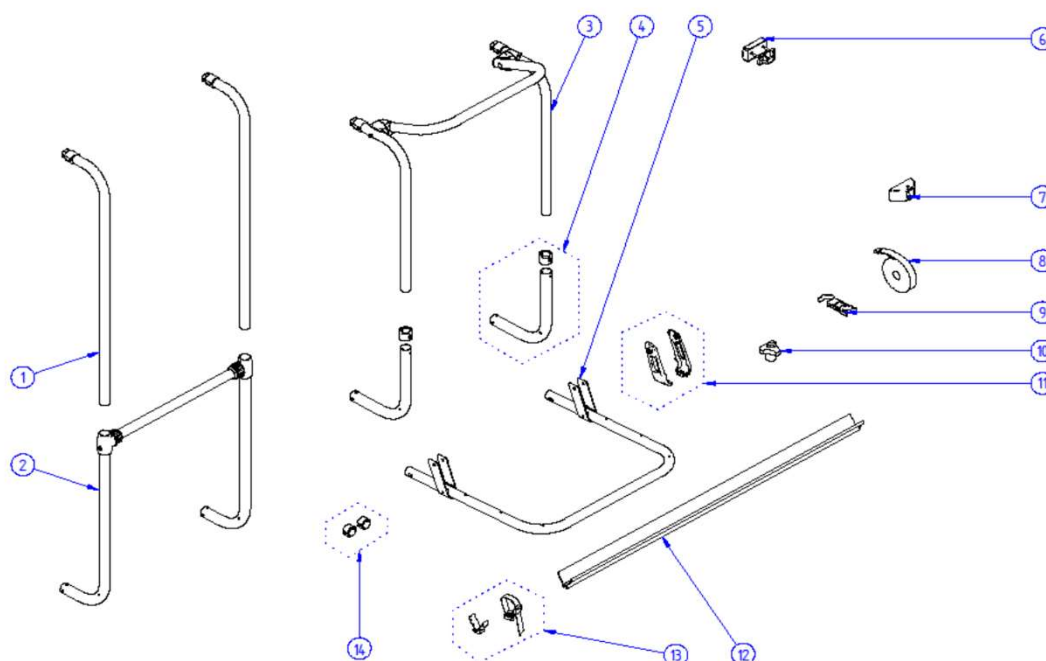

2024 SPARE PARTS LIST

Sport G2 LV - Sport G2 SV - Sport G2 W150/Hobby

THULE
SWEDEN

SP608

THULE
SWEDEN

THULE Sport G2 LV / Sport G2 SV / Sport G2 W150/Hobby

SP608-00

	ART.NR.	DESCRIPTION	
1	1500602378	SPORT G2 LV ARM (1x)	
2	1500602379	SPORT G2 LV BODY + CROSSBAR + T-PIECES	
3	1500602641	SPORT G2 PLATFORM WITHOUT RAILS	
4	1500602381	SPORT G2 SV ARMS + CROSSBAR	
5	1500602382	SPORT G2 SV BODY + CONNECTION PIECE (1x)	
6	1500602642	SPORT G2 W150/HOBBY ARMS + RAIL	

2024 SPARE PARTS LIST
Sport G2 Tour - Sport G2 Universal

THULE Sport G2 tour / Sport G2 Universal

SP609-00

	ART.NR.	DESCRIPTION	
1	1500602649	SPORT G2 TOUR ARM (1x)	
2	1500602650	SPORT G2 TOUR BODY	
3	1500602641	SPORT G2 PLATFORM WITHOUT RAILS	
4	1500602682	SPORT G2 UNIVERSAL FIXATION SET	
5	1500602651	SPORT G2 UNIVERSAL BODY	
6	1500602652	SPORT G2 UNIVERSAL PLATFORM COMPLETE	

2024 SPARE PARTS LIST

Essential Common Parts - Essential LV - Essential SV

THULE
SWEDEN

ES600

THULE

THULE Essential LV - Essential SV

ES600-03

	ART.NR.	DESCRIPTION	
1	1500602378	SPORT G2 LV ARM (1x)	
2	1500602379	SPORT G2 LV CROSSBAR + T-PIECES + BODY	
3	1500602381	SPORT G2 SV ARMS+CROSSBAR	
4	1500602382	SPORT G2 SV BODY + CONNECTION PIECE (1x)	
5	1500602380	ESSENTIAL PLATFORM WITHOUT RAILS	
6	1500602383	G2 UPPER FIXATION KIT (2x)	
7	1500602384	FOOT + FOOT COVER (2x)	
8	1500602387	SAFETY STRAP 2,00M BLACK	
9	1500602385	G2 PLATFORM HOLDER 30/34	
10	1500602386	KNOB WITH NUT BLACK H18mm (2x)	Not available
	1500602020	KNOB WITH NUT BLACK H28mm	Not available
11	1500602620	SPORT G2 HINGE COVERS BLACK 20° (1L+1R)	
12	1500602388	V-RAIL PROFILE	
13	1500602389	ESSENTIAL ENDCAP + WHEEL STRAPS FOR V-RAIL (2x)	
14	1500602751	ANTI RATTLING BOTTOM MOUNTING RAIL (2x)	