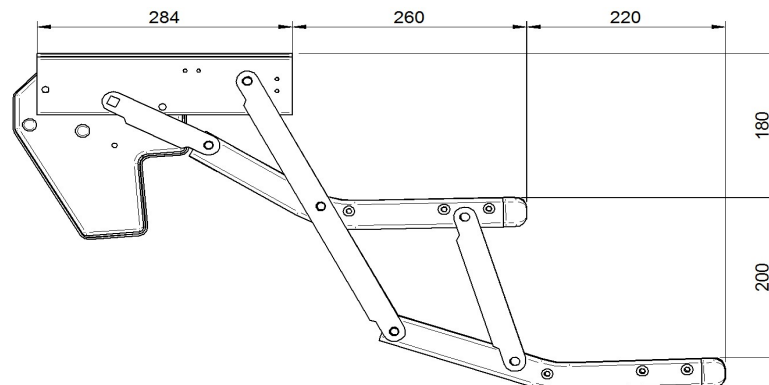

2024 SPARE PARTS LIST

Double Step 12V380 - 12V440- 12V500 -12V550

THULE
SWEDEN

DDS605

THULE
SWEDEN

THULE Double step 12V ALU

DDS605-00

ART.NR.	DESCRIPTION
1	1500600410 MOTOR CAP DOUBLE STEP (2PCS)
2	1500600416 12V MOTOR ASSY DOUBLE STEP
3	1500601928 FRAME CON. TUBE D12V380 – 2PC
	1500600417 FRAME CON. TUBE D12V440 – 2PC
	1500601432 FRAME CON. TUBE D12V500 – 2PC
	1500602280 FRAME CON. TUBE D12V550 – 2PC
4	1500600418 LH SCISSOR ASSY DOUBLE STEP
	1500603173 LH SCISSOR ASSY DOUBLE STEP 12V550 HYMER
5	1500600419 RH SCISSOR ASSY DOUBLE STEP
	1500603174 RH SCISSOR ASSY DOUBLE STEP 12V550 HYMER
6	308249 FOOT BOARD DOUBLE STEP12V380 – 2PC
	308250 FOOT BOARD DOUBLE STEP12V440 – 2PC
	308252 FOOT BOARD DOUBLE STEP12V500 – 2PC
	1500602281 FOOT BOARD DOUBLE STEP12V550 – 2PC
7	1500601154 REPAIR KIT RIVET DOUBLE STEP
8	1500602282 REPAIR KIT PINION DOUBLE STEP