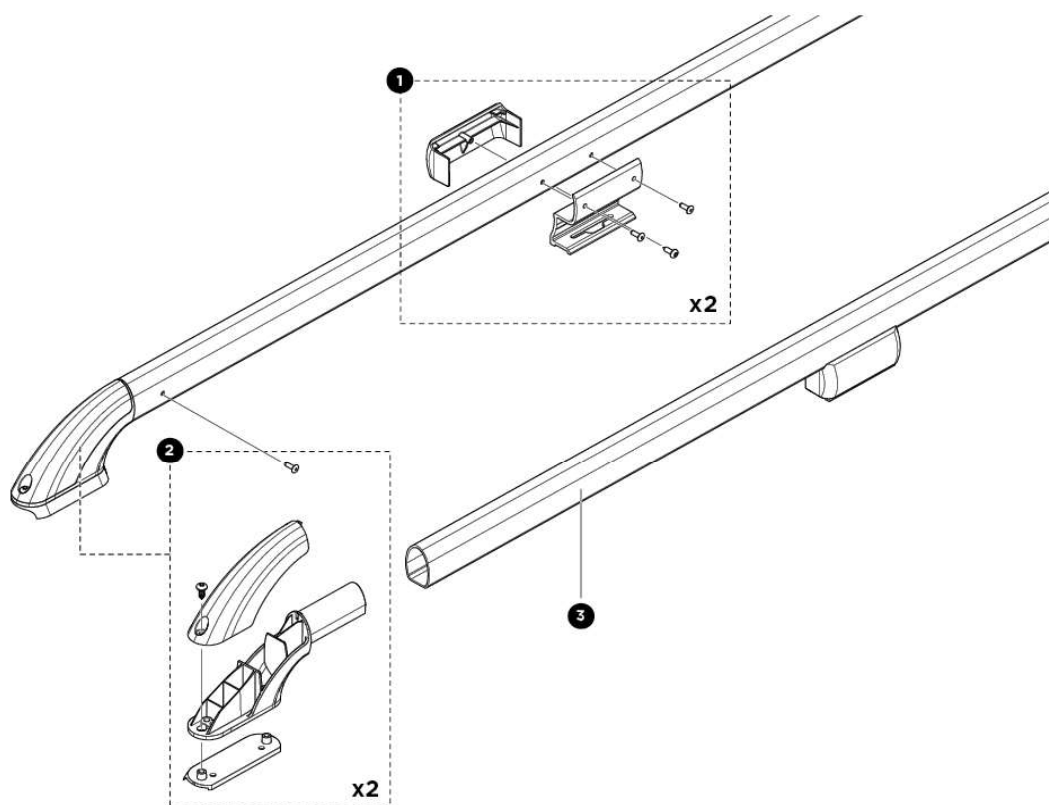

2024 SPARE PARTS LIST
Roof Racks

THULE
SWEDEN

14RRA0001

Thule Roof Rack (RRA)
OS_14RRA0001-00_Thule-Roof-Racks_SP-List

THULE
09/01/2023

	ART.NR.	DESCRIPTION	
1	1500600522	SUPPORT ROOF RACK ASSY WHITE	
	1500600524	SUPPORT ROOF RACK ASSY GREY	
2	1500600521	ENDCAP ROOF RACK ASSY WHITE	
	1500600523	ENDCAP ROOF RACK ASSY GREY	
3	1500601759	OVAL TUBE L=3.0M WHITE	
	1500601782	OVAL TUBE L=3.0M ANO