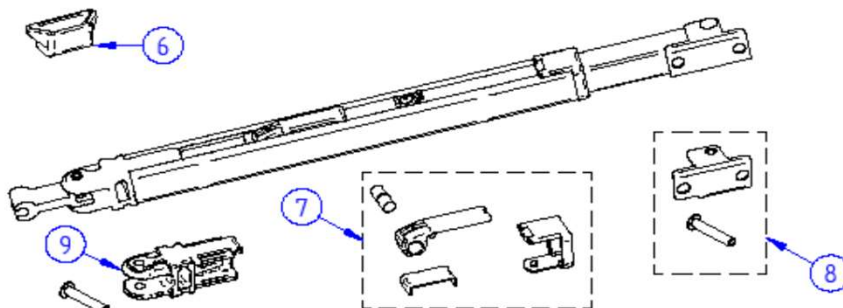

2024 SPARE PARTS LIST

Awning Common Parts

THULE
SWEDEN

STA601

Support leg < 2009

THULE