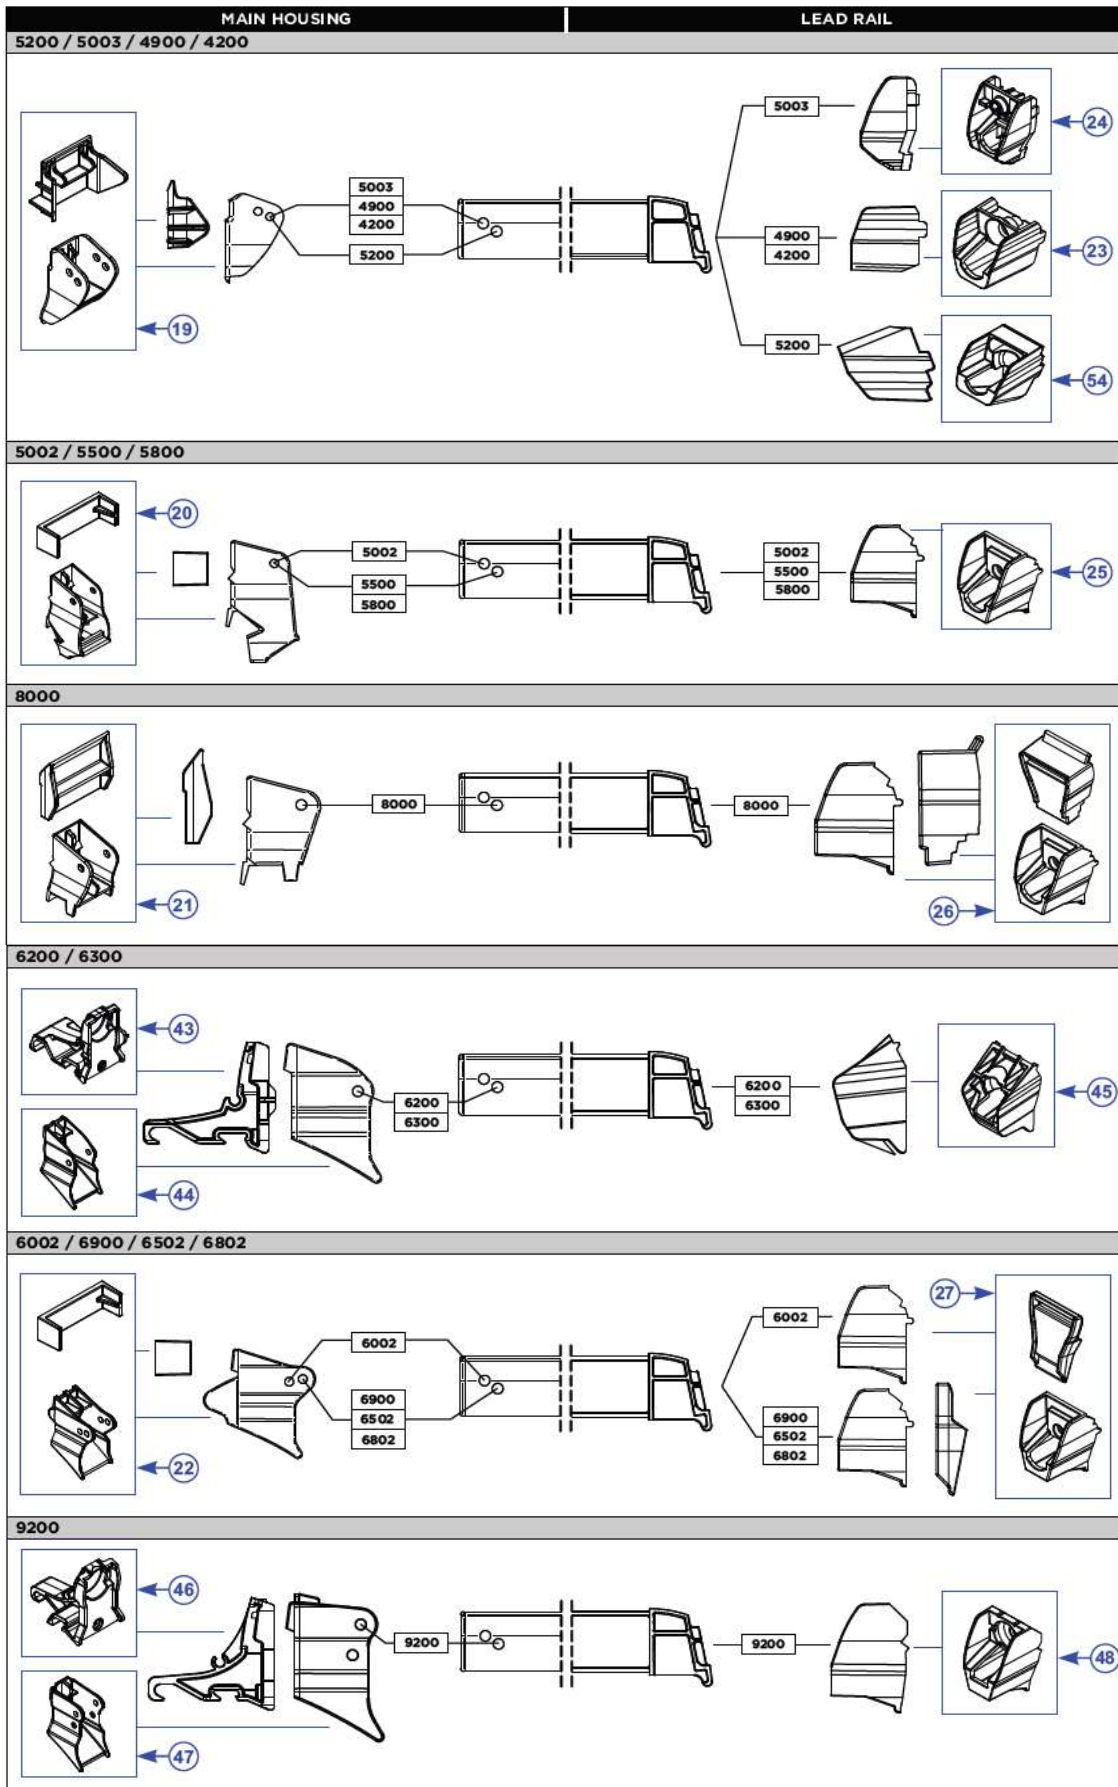

2024 SPARE PARTS LIST

Residence, Panorama & Veduta

SRS600 / SRS601 / SRS602

	ART.NR.	DESCRIPTION	
1	1500601178	BUCKLE 16MM WHITE - 5 PCS	Not available
2	1500600119	WINDOW TUBE ASSY	
3	1500601169	TENT PEG HALF ROUND - 10PCS	
4	1500601171	GROUNDSHEET PEG - 10PCS	
5	1500601167	MULTI POSITION RUBBER 20CM - 5PCS	
6	1500602154	ELASTIC BAND 8CM - 5PCS	
7	1500601182	NUT KNOB M6 GREY SAFARI RESIDENCE - 3PCS	
8	1500601181	COVER CLAMP PROFILE 2L+2R	
9	1500602155	END PIECE TENSION RAFTER CLAMP	
10	1500601161	CURTAIN HOLDER - 12PCS	
11	1500602029	CONNECTING PROFILE GREY - 1,00M (RESI G1/G2 & PANORAMA)	
	1500603145	CONNECTING PROFILE BLACK - 1,00M (RESIDENCE G3)	
12	1500600139	CLOSING PROFILE MAST L= 1140 MM	
13	1500600138	SUPPORT PROFILE SAFARI RESIDENCE	
14	1500602775	FOOT PIECE MAST SAFARI RESIDENCE 13 2PCS	
15	1500601400	FIXATION SYSTEM MAST RESIDENCE	Not available
16	1500601189	END PIECE MAST SAFARI RESIDENCE 8000	
17	1500601179	END PIECE MAST SAFARI RESIDENCE	
18	1500601187	MAST HOLDER SAFARI RESIDENCE S6+8000	
19	1500601682	POSIT. PIECE + TR HOLDER 5003	
20	1500601180	POSITIONING BLOCK + TENSION RAFTER HOUSING S5	
21	1500601188	POSITIONING BLOCK + TENSION RAFTER HOUSING 8000	
22	1500601184	POSITIONING BLOCK + TENSION RAFTER HOUSING S6	
23	1500602156	INSERT LR 4900	
24	1500601683	INSERT LR 5003 + END PIECE TR CLAMP	
25	1500601183	END PIECE TENSION RAFTER CLAMP + INSERT SR S5	
26	1500601186	END PIECE TENSION RAFTER CLAMP + INSERT SR 8000	
27	1500601185	END PIECE TENSION RAFTER CLAMP + INSERT SR S6	
28	1500602034	SUCTION PAD VW RESIDENCE ASSY	Not available
29	1500602035	BELT HOOKS VW RESIDENCE	Not available
30	1500602157	CLAMPING PROFILE 5 SERIES - 2M50 - LEFT	
31	1500602158	CLAMPING PROFILE 5 SERIES - 2M50 - RIGHT	
32	1500602159	CLAMPING PROFILE 6 SERIES - 2M50 - LEFT	
33	1500602160	CLAMPING PROFILE 6 SERIES - 2M50 - RIGHT	
34	1500602161	CLAMPING PROFILE 6 SERIES - 2M75 - LEFT	
35	1500602162	CLAMPING PROFILE 6 SERIES - 2M75 - RIGHT	
36	1500602163	CLAMPING PROFILE 8000 - 2M75 - LEFT	
37	1500602164	CLAMPING PROFILE 8000 - 2M75 - RIGHT	
38	1500602165	MAST PROFILE - LEFT	
39	1500602166	MAST PROFILE - RIGHT	
40	1500602762	CLAMPING PROFILE 9200 - 3M00 - LEFT	
41	1500602763	CLAMPING PROFILE 9200 - 3M00 - RIGHT	
42	1500602673	LH+RH CLAMPING PROFILE UPGRADE	
43	1500602610	HOUSING CON.PCE TENSION RAFTER 6200	
44	1500602776	TENSION RAFTER HOUSING 6200	
45	1500602616	INSERT LEAD RAIL 6200 2PC	
46	1500602498	HOUSING CON.PCE TENSION RAFTER 9200	
47	1500602777	TENSION RAFTER HOUSING 9200	
48	1500602447	INSERT LEAD RAIL 9200 2PC	
49	1500602778	LH & RH MAST PROFILE EXTENTION XXL	
50	1500602794	FOOT DISK PANORAMA DUCATO H2 (X2)	
51	1500602795	FLEX BASE SNAD STUD 25MM TRANS (X10)	
52	1500602796	SUPPORT PROFILE PANORAMA DUCATO H2	
53	1500602797	EYE BOLT (X2)	
54	1500603076	INSERT LEAD RAIL 5200 2PC	
55	1500603146	CURTAIN STOP 6PCS	
56	1500602967	SIDE RELEASE BUCKLE + STRAP 40CM - 3 PCS	
57	1500603355	TRANSFORMATION KIT RESIDENCE RAFTER 6300