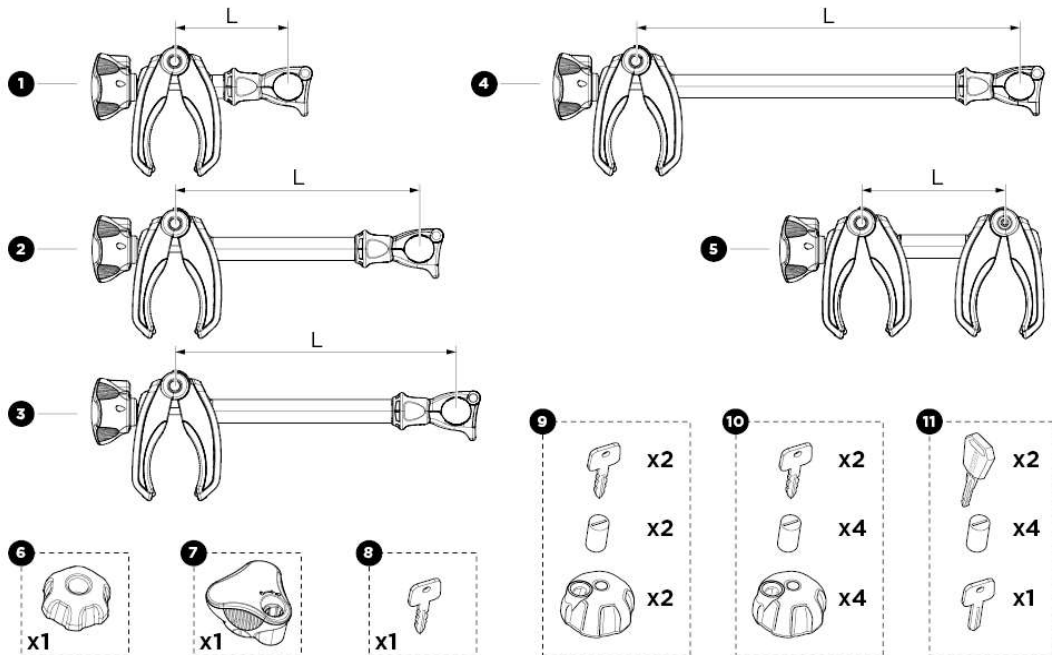

2024 SPARE PARTS LIST

Bike Carrier Arms, Knobs & Keys

THULE
SWEDEN

3BIA0001

Thule-Bike-Rack_Arms-Knobs-Keys (BIA)
OS_3BIA0001-00_Thule-Bike-Rack_Arms-Knobs-Keys_SP-List

THULE
10/01/2023

ART.NR.	DESCRIPTION
1	302520 BIKE ARM #1 ACUTIGHT WITH LOCK - ANO (12cm)
	302525 BIKE ARM #1 ACUTIGHT WITH LOCK - BLACK (12cm)
2	302521 BIKE ARM #2 ACUTIGHT WITH LOCK - ANO (26cm)
	302526 BIKE ARM #2 ACUTIGHT WITH LOCK - BLACK (26cm)
3	302522 BIKE ARM #2,5 ACUTIGHT WITH LOCK - ANO (30cm)
	302527 BIKE ARM #2,5 ACUTIGHT WITH LOCK - BLACK (30cm)
4	302523 BIKE ARM #3 ACUTIGHT WITH LOCK - ANO (41cm)
	302528 BIKE ARM #3 ACUTIGHT WITH LOCK - BLACK (41cm)
5	302524 BIKE ARM #4 ACUTIGHT WITH LOCK - ANO (DOUBLE CLAMP)
	302529 BIKE ARM #4 ACUTIGHT WITH LOCK - BLACK (DOUBLE CLAMP)
6	1500030364 BIKE ARM KNOB WITHOUT LOCK
7	1500052738 BIKE ARM ACUTIGHT KNOB WITHOUT LOCK
8	1500002XXX SPARE KEY FOR BIKE ARM LOCK (XXX = KEY NR.)
9	1500603771 BIKE ARM KNOB WITH LOCK - SET OF 2
10	1500603772 BIKE ARM KNOB WITH LOCK - SET OF 4
11	450400 THULE ONE KEY SYSTEM - 4PCS