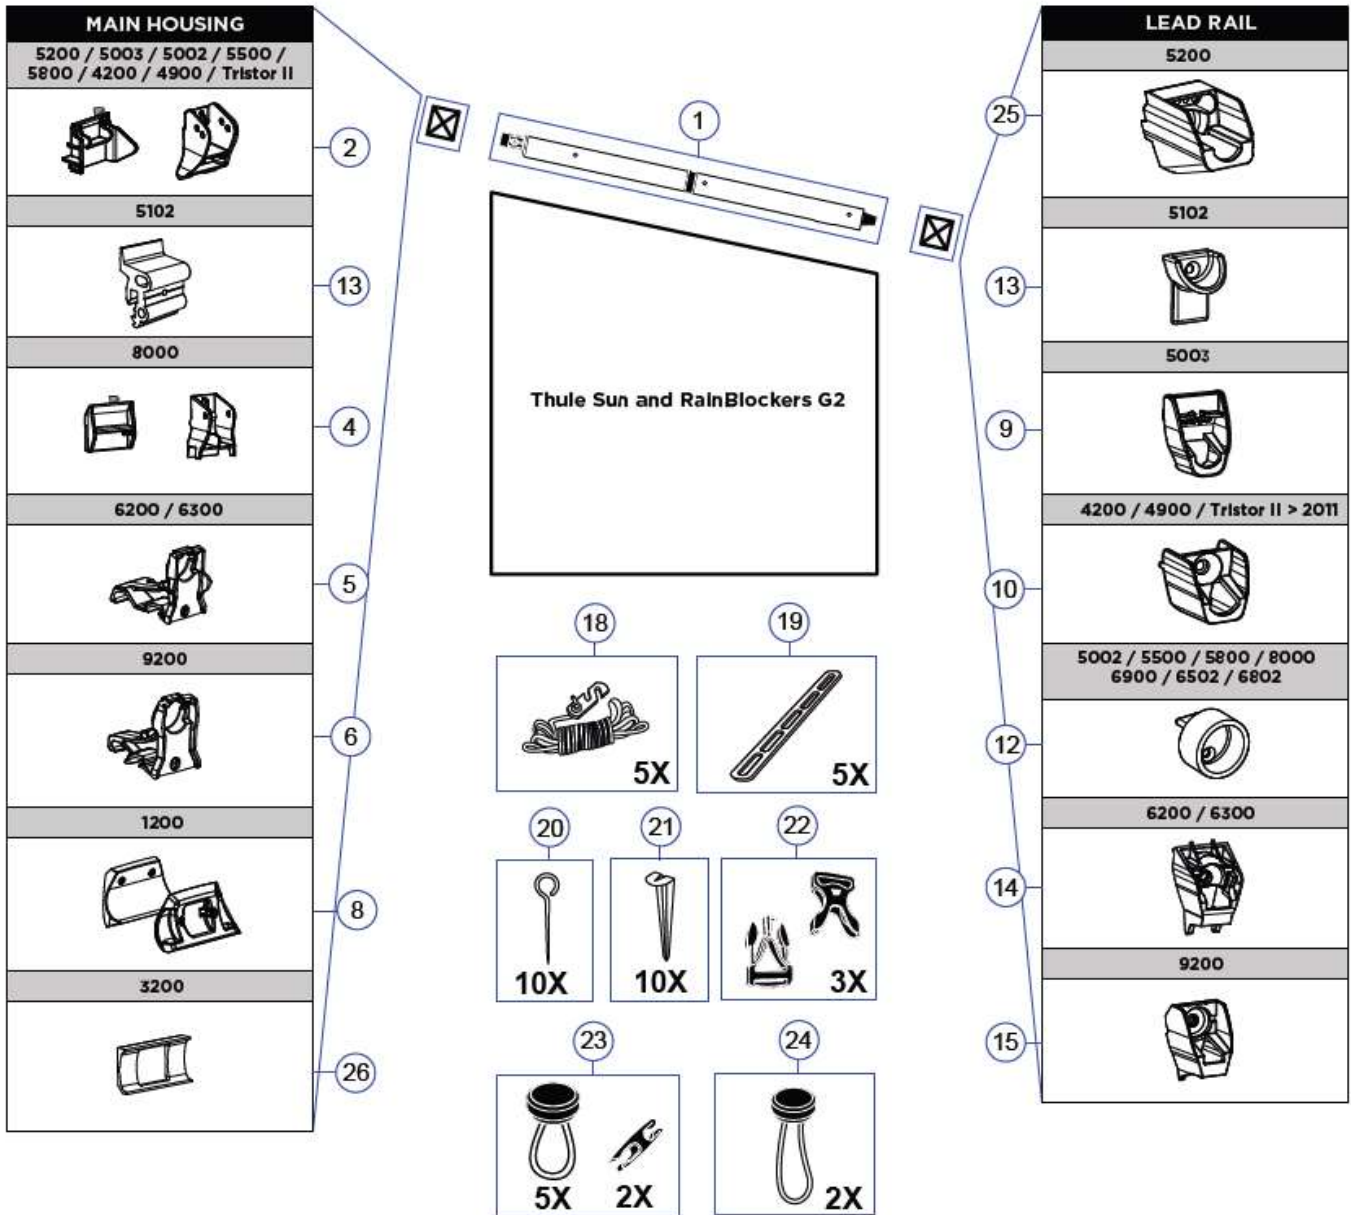

2024 SPARE PARTS LIST

Blocker G2

THULE
SWEDEN

PNL600

THULE

THULE Smart Panels

PNL600-08

	ART.NR.	DESCRIPTION	
1	1500603119	TENSION RAFTER BLOCKER G2 2M00	
	1500602962	TENSION RAFTER BLOCKER G2 2M50	
	1500602963	TENSION RAFTER BLOCKER G2 2M50 TO 1200	
	1500603475	TENSION RAFTER BLOCKER G2 2M50 T 3200	
	1500602964	TENSION RAFTER BLOCKER G2 2M75	
	1500602965	TENSION RAFTER BLOCKER G2 3M00	
2	1500601682	POSIT. PIECE + TR HOLDER	
4	1500601188	POSITIONING BLOCK + TENSION RAFTER HOUSING 8000	
5	1500602610	HOUSING CON.PCE TENSION RAFTER 6200	
6	1500602498	HOUSING CON.PCE TENSION RAFTER 9200	
8	1500602936	TENSION ARM GUARD TO1200 - 2PCS	
9	1500601606	INSERT LEAD RAIL 5003 - 2PCS	
10	1500602156	INSERT LR 4200/4900	
12	1500603101	CON.TEN.RAFTER - L.RAIL 5002/8000 2PC