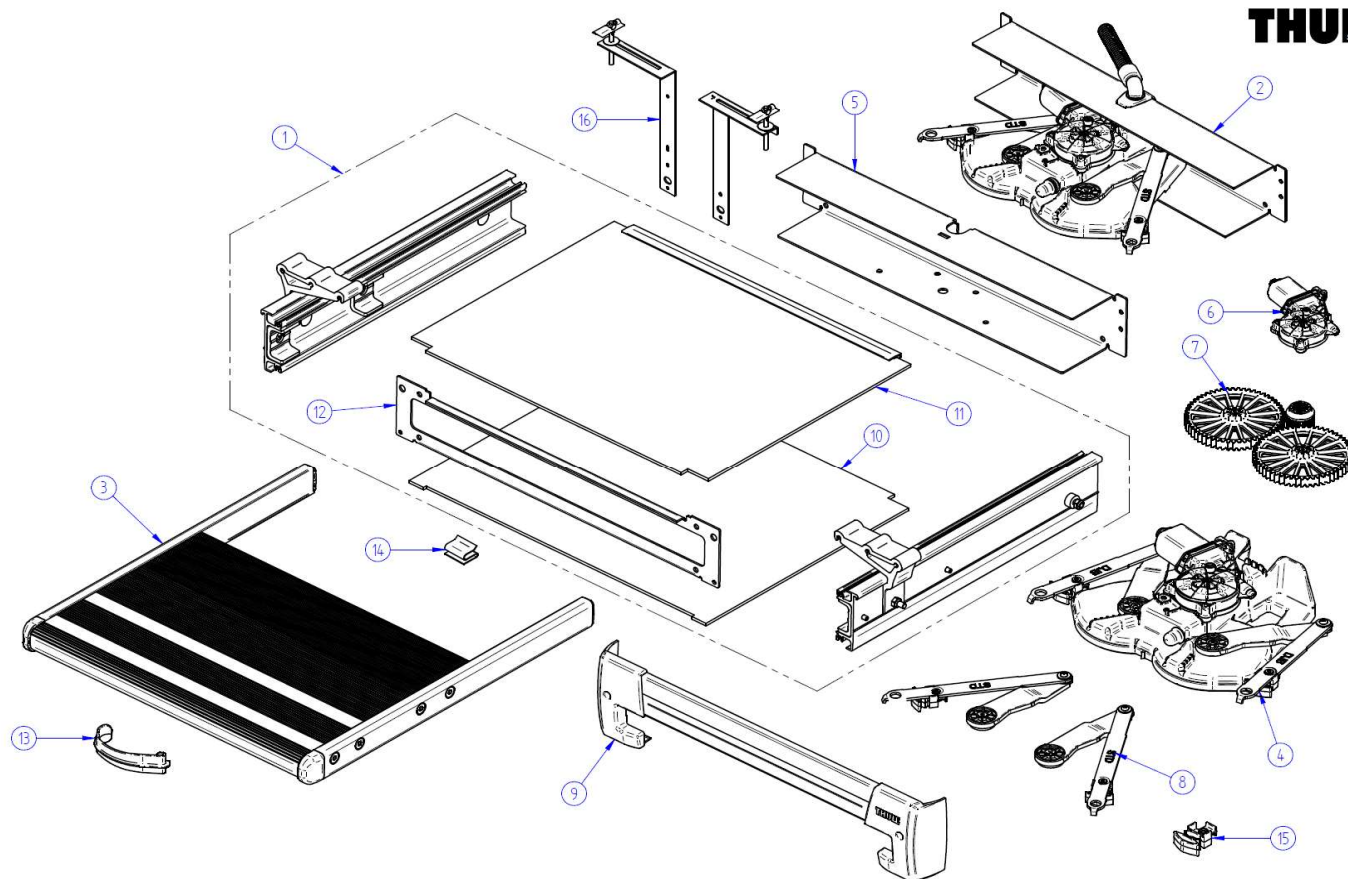

2024 SPARE PARTS LIST

Slide-Out Step G2 550 - Crafter 4WD

THULE
SWEDEN

SDD603

THULE
SWEDEN

THULE SLIDE OUT G2 550 - Crafter 4WD

SDD606-00

	ART.NR.	DESCRIPTION	
1	1500603687	FRAME SLO G2 CFT 550	
2	1500603693	MOTOR COMPLETE SLO G2 CFT 550	
3	1500603699	FOOTBOARD COMPLETE SLO G2 CFT 550	
4	1500603702	MOTOR DRIVE UNIT SLO G2 CFT G2	
5	1500603722	MOTOR PLATE SLO G2 550	
6	1500603660	MOTOR SO G2	
7	1500603648	REPAIR KIT PINION SLO G2	
8	1500603707	DRIVING ARMS SLO G2 CFT G2	
9	1500603704	FRONT PROTECTION SLO G2 DJB/CFT 550	
10	1500603712	LOWER PROTECTION SLO G2 CFT 550	
11	1500603718	UPPER PROTECTION SLO G2 CFT 550 + H PROFILE	
12	1500603232	FRONT PLATE SLO 550	
13	1500603404	SAFETY HOOK FOOTBOARD SLO	
14	1500602752	FIXATION SPRING PROTECTION COVER - 6PCS	
16	1500603726	END STOP FOOTBOARD SLO G2	
15	1500603233	MOUNTING BRACKETS + TOGGLE BOLTS FOR CRAFTER 4WD