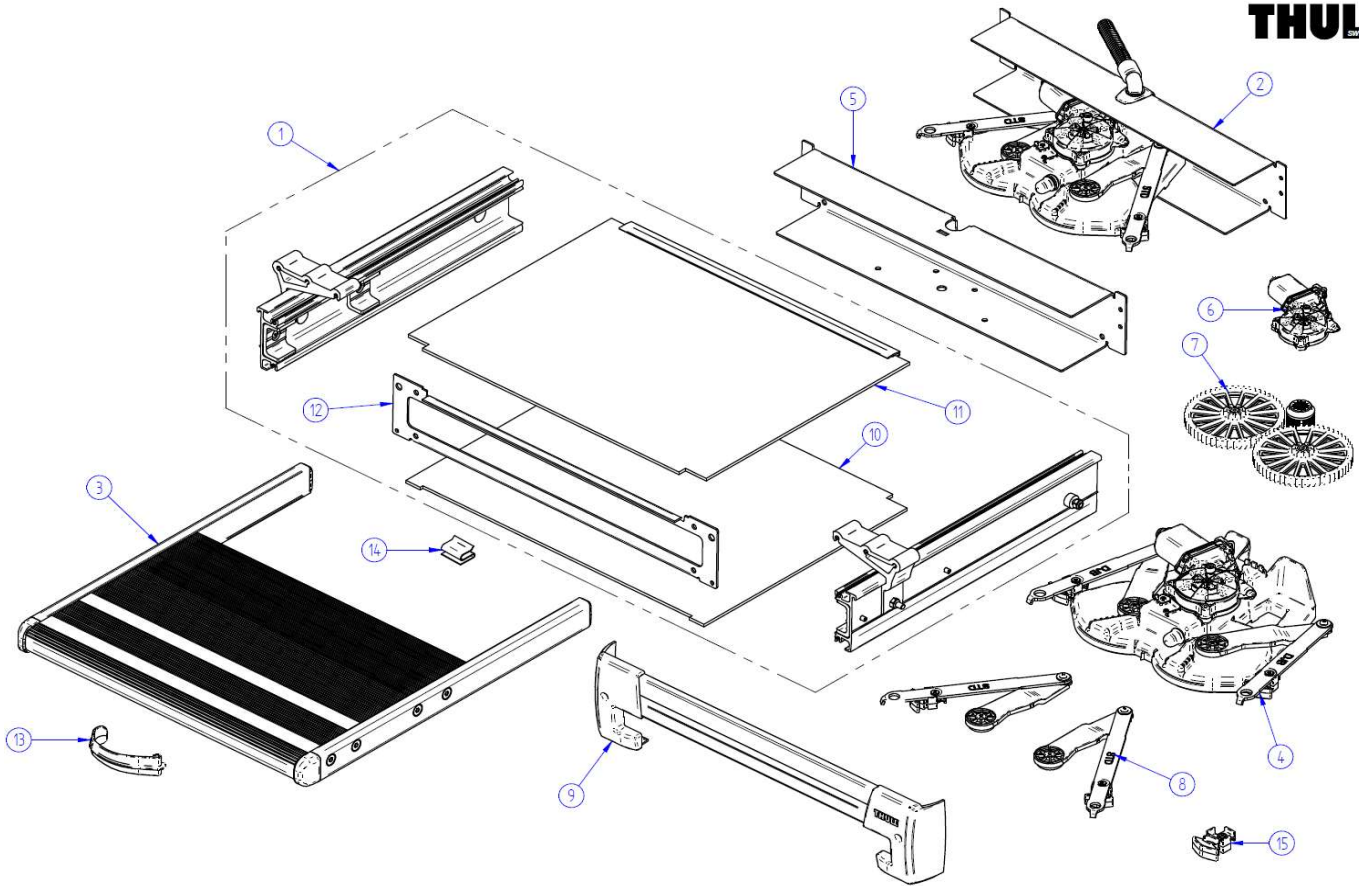

2024 SPARE PARTS LIST
Slide-Out Step G2 Crafter

THULE
SWEDEN

SDD605

THULE
SWEDEN

THULE SLIDE OUT G2 Crafter

SDD605-00

	ART.NR.	DESCRIPTION		
1	1500603686	FRAME SLO G2 CFT 400		
	1500603687	FRAME SLO G2 CFT 550		
	1500603688	FRAME SLO G2 CFT 700		
2	1500603692	MOTOR COMPLETE SLO G2 CFT 400		
	1500603693	MOTOR COMPLETE SLO G2 CFT 550		
	1500603694	MOTOR COMPLETE SLO G2 CFT 700		
3	1500603698	FOOTBOARD COMPLETE SLO G2 CFT 400		
	1500603699	FOOTBOARD COMPLETE SLO G2 CFT 550		
	1500603700	FOOTBOARD COMPLETE SLO G2 CFT 700		
4	1500603702	MOTOR DRIVE UNIT SLO G2 CFT G2		
	5	1500603720	MOTOR PLATE SLO G2 400	
	1500603722	MOTOR PLATE SLO G2 550		
	1500603723	MOTOR PLATE SLO G2 700		
6	1500603660	MOTOR SO G2		
	7	1500603648	REPAIR KIT PINION SLO G2	
	8	1500603707	DRIVING ARMS SLO G2 CFT G2	
9	1500603703	FRONT PROTECTION SLO G2 DJB/CFT 400		
	1500603704	FRONT PROTECTION SLO G2 DJB/CFT 550		
	1500603705	FRONT PROTECTION SLO G2 DJB/CFT 700		
10	1500603711	LOWER PROTECTION SLO G2 CFT 400		
	1500603712	LOWER PROTECTION SLO G2 CFT 550		
	1500603713	LOWER PROTECTION SLO G2 CFT 700		
11	1500603717	UPPER PROTECTION SLO G2 CFT 400 + H PROFILE		
	1500603718	UPPER PROTECTION SLO G2 CFT 550 + H PROFILE		
	1500603719	UPPER PROTECTION SLO G2 CFT 700 + H PROFILE		
12	1500603242	FRONT PLATE SLO 400		
	1500603232	FRONT PLATE SLO 550		
	1500603243	FRONT PLATE SLO 700		
13	1500603404	SAFETY HOOK FOOTBOARD SLO