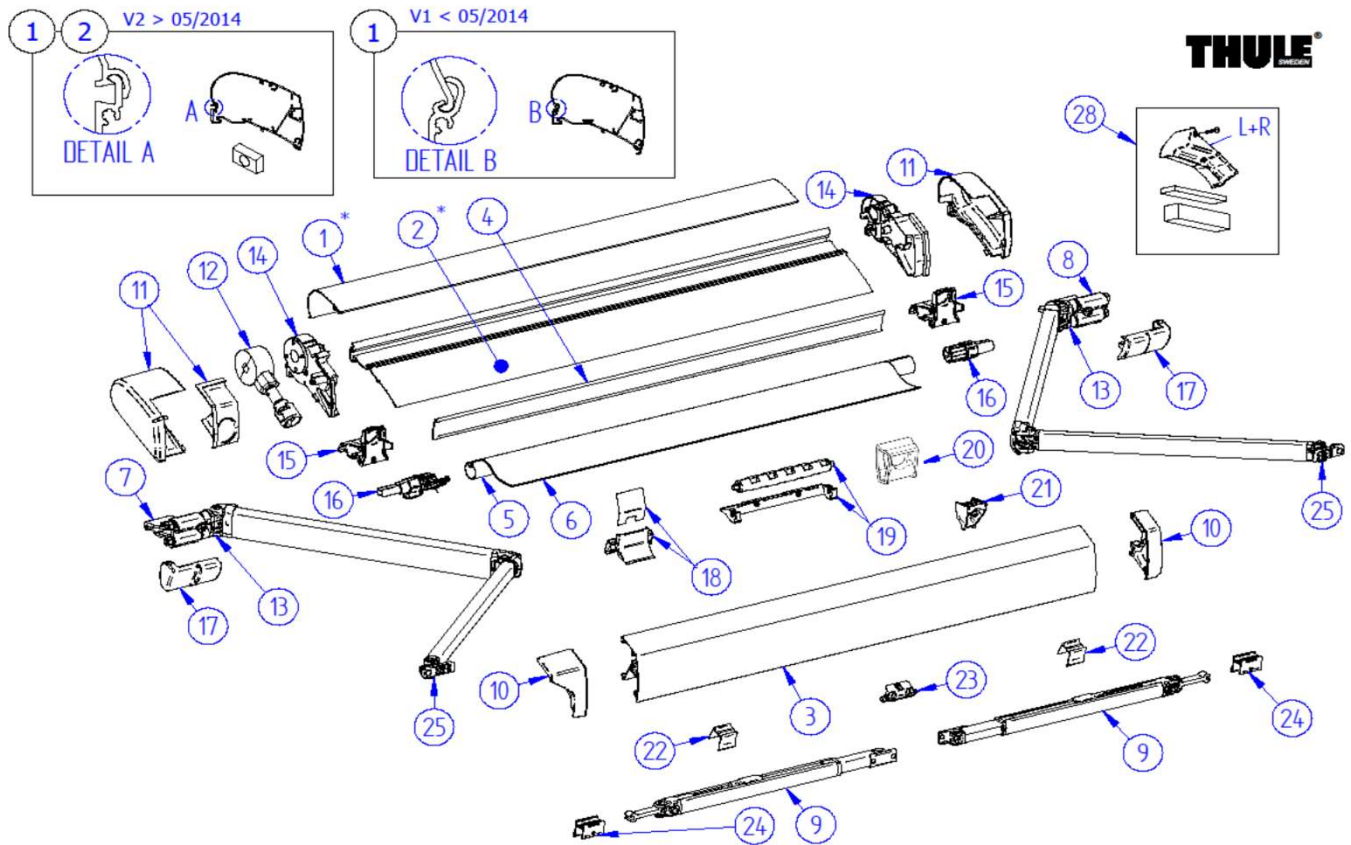

2024 SPARE PARTS LIST
6200

THULE Omnistor 6200

6VA602-05

	ART.NR.	DESCRIPTION	
1-V2	1500602832	COVER HOUSING 6200 2,60M WHITE V2	
	1500602833	COVER HOUSING 6200 3,00M WHITE V2	
	1500602834	COVER HOUSING 6200 3,25M WHITE V2	
	1500602835	COVER HOUSING 6200 3,50M WHITE V2	
	1500602836	COVER HOUSING 6200 3,75M WHITE V2	
	1500602837	COVER HOUSING 6200 4,00M WHITE V2	
	1500602838	COVER HOUSING 6200 4,25M WHITE V2	Not available
	1500602839	COVER HOUSING 6200 4,50M WHITE V2	Not available
	1500602865	COVER HOUSING 6200 5,00M WHITE V2	Not available
	1500602862	COVER HOUSING 6200 2,60M ANO V2	
	1500602863	COVER HOUSING 6200 3,00M ANO V2	
	1500602840	COVER HOUSING 6200 3,25M ANO V2	
	1500602841	COVER HOUSING 6200 3,50M ANO V2	
	1500602842	COVER HOUSING 6200 3,75M ANO V2	
	1500602843	COVER HOUSING 6200 4,00M ANO V2	
	1500602844	COVER HOUSING 6200 4,50M ANO V2	
	1500602845	COVER HOUSING 6200 2,60M ANTHR. V2	
	1500602846	COVER HOUSING 6200 3,00M ANTHR. V2	
	1500602847	COVER HOUSING 6200 3,25M ANTHR. V2	
	1500602848	COVER HOUSING 6200 3,50M ANTHR. V2	
1500602849	COVER HOUSING 6200 3,75M ANTHR. V2		
1500602850	COVER HOUSING 6200 4,00M ANTHR. V2		
2	1500602851	BACK HOUSING 6200 2,60M V2	Not available
	1500602852	BACK HOUSING 6200 3,00M V2	Not available
	1500602853	BACK HOUSING 6200 3,25M V2	Not available
	1500602854	BACK HOUSING 6200 3,50M V2	Not available
	1500602855	BACK HOUSING 6200 3,75M V2	Not available
	1500602856	BACK HOUSING 6200 4,00M V2	Not available
	1500602857	BACK HOUSING 6200 4,25M V2	Not available