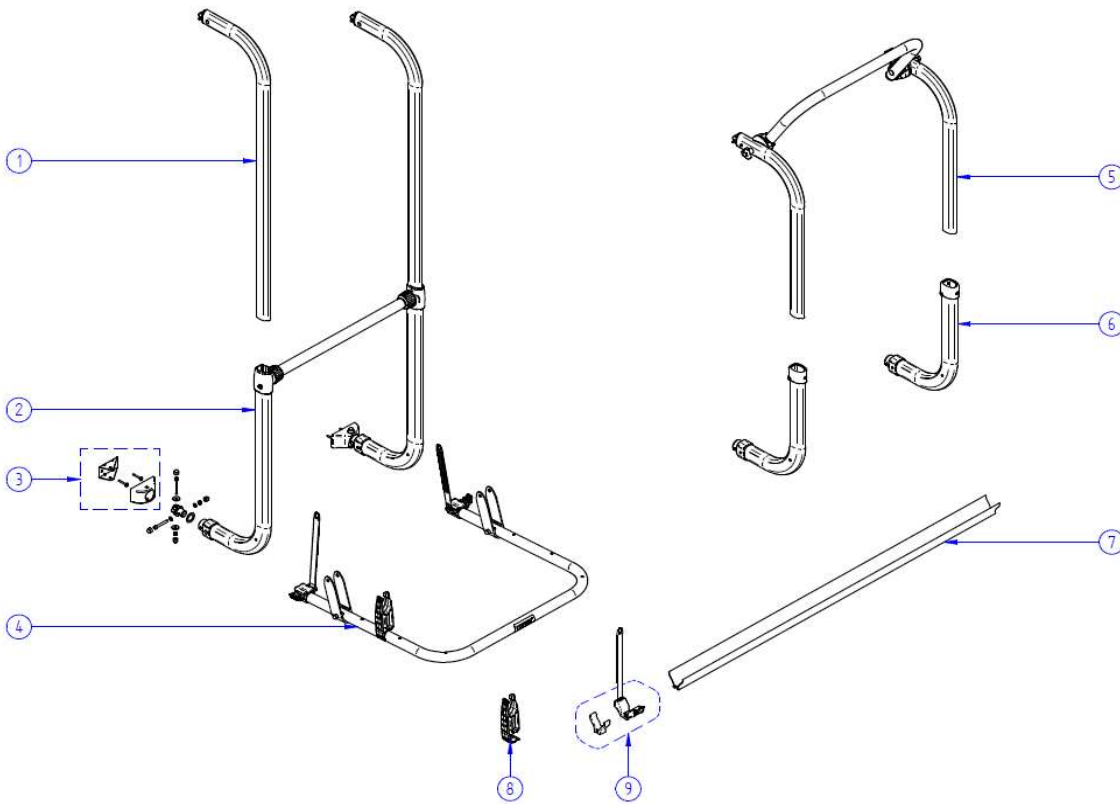

2024 SPARE PARTS LIST
Sport G2 Tour - Sport G2 Universal

THULE Sport G2 tour / Sport G2 Universal

SP609-00

	ART.NR.	DESCRIPTION	
1	1500602649	SPORT G2 TOUR ARM (1x)	
2	1500602650	SPORT G2 TOUR BODY	
3	1500602641	SPORT G2 PLATFORM WITHOUT RAILS	
4	1500602682	SPORT G2 UNIVERSAL FIXATION SET	
5	1500602651	SPORT G2 UNIVERSAL BODY	
6	1500602652	SPORT G2 UNIVERSAL PLATFORM COMPLETE	

2024 SPARE PARTS LIST

Essential Common Parts - Essential LV - Essential SV

THULE
SWEDEN

ES600

THULE

THULE Essential LV - Essential SV

ES600-03

	ART.NR.	DESCRIPTION	
1	1500602378	SPORT G2 LV ARM (1x)	
2	1500602379	SPORT G2 LV CROSSBAR + T-PIECES + BODY	
3	1500602381	SPORT G2 SV ARMS+CROSSBAR	
4	1500602382	SPORT G2 SV BODY + CONNECTION PIECE (1x)	
5	1500602380	ESSENTIAL PLATFORM WITHOUT RAILS	
6	1500602383	G2 UPPER FIXATION KIT (2x)	
7	1500602384	FOOT + FOOT COVER (2x)	
8	1500602387	SAFETY STRAP 2,00M BLACK	
9	1500602385	G2 PLATFORM HOLDER 30/34	
10	1500602386	KNOB WITH NUT BLACK H18mm (2x)	Not available
	1500602020	KNOB WITH NUT BLACK H28mm	Not available
11	1500602620	SPORT G2 HINGE COVERS BLACK 20° (1L+1R)	
12	1500602388	V-RAIL PROFILE	
13	1500602389	ESSENTIAL ENDCAP + WHEEL STRAPS FOR V-RAIL (2x)	
14	1500602751	ANTI RATTLING BOTTOM MOUNTING RAIL (2x)	

2024 SPARE PARTS LIST

Esse4 LV - Esse4 SV - Esse4 Tripel - Esse4 Tripel Black

THULE
SWEDEN

ES605

THULE
SWEDEN

THULE Esse4

ES605-00

	ART.NR.	DESCRIPTION	
1	1500602635	ELITE G2 LV ARM (1x)	
	1500603479	ELITE G2 LV BLACK ARM (1x)	
2	1500602636	ELITE G2 LV BODY + CROSSBAR + T-PIECES	
	1500603480	ELITE G2 LV BLACK BODY + CROSSBAR + T-PIECES	
3	1500602384	FOOT + FOOT COVER (2x)	
4	1500603212	ESSE4 PLATFORM WITHOUT RAILS	
	1500603481	ESSE4 PLATFORM BLACK WITHOUT RAILS	
5	1500602638	ELITE G2 SV ARMS + CROSSBAR	
6	1500602639	ELITE G2 SV BODY + CONNECTION PIECE (1x)	
7	1500602388	V-RAIL PROFILE	
	1500603482	V-RAIL PROFILE BLACK	
8	1500602765	ESSE4 PLATFORM HOLDER (1X)	
9	1500602629	SPORT G2 ENDCAP + WHEELSTRAPS FOR V-RAIL (2x)	