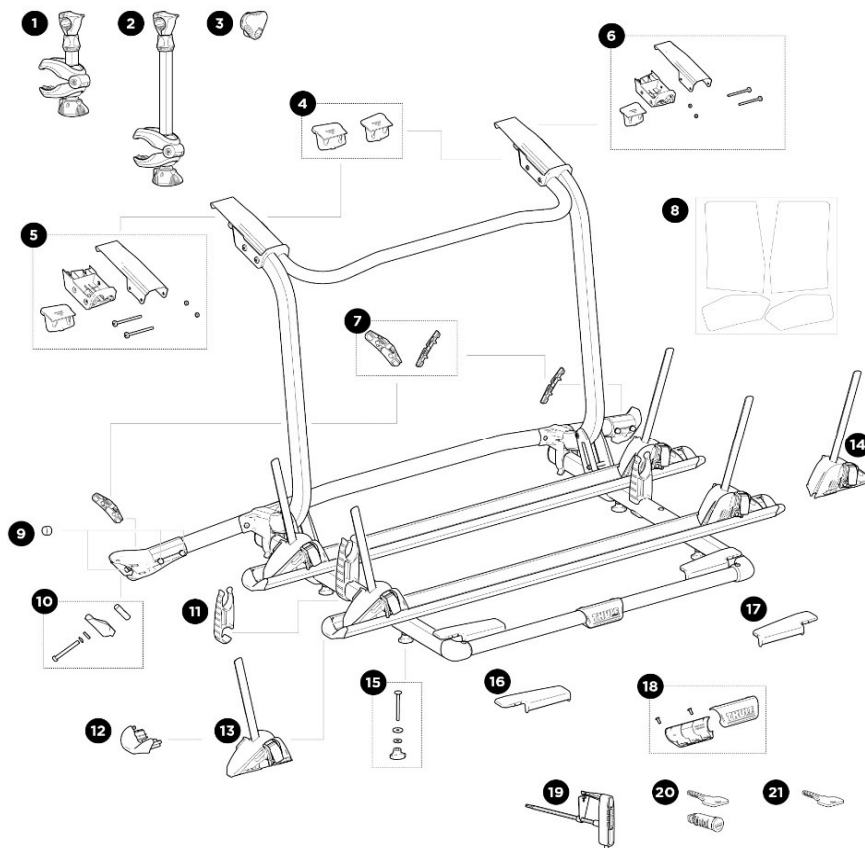

2024 SPARE PARTS LIST

WanderWay 2

ART.NR.	DESCRIPTION
1	BIKE ARM SHORT 122MM WITHOUT LOCK
2	BIKE ARM 482MM 30 TORQUE KNOB
3	BIKE ARM ACUTIGHT KNOB WITHOUT LOCK
4	FOOT PADS UPPER
5	UPPER FOOT COMPLETE LEFT
6	UPPER FOOT COMPLETE RIGHT
7	FOOT PADS LOWER
8	PLASTIC FOIL
9	CAP SOCKET SCREW
10	LOWER BRACKET
11	TILT LOCK
12	END CAP
13	WHEEL HOLDER COMPLETE LEFT
14	WHEEL HOLDER COMPLETE RIGHT
15	WING KNOB WITH FASTENERS
16	COVER PLATFORM LEFT
17	COVER PLATFORM RIGHT
18	LOGOTYPE
19	TORQUE KEY 6Nm
	COVER SIDE PROFILE - LEFT
	COVER SIDE PROFILE - RIGHT