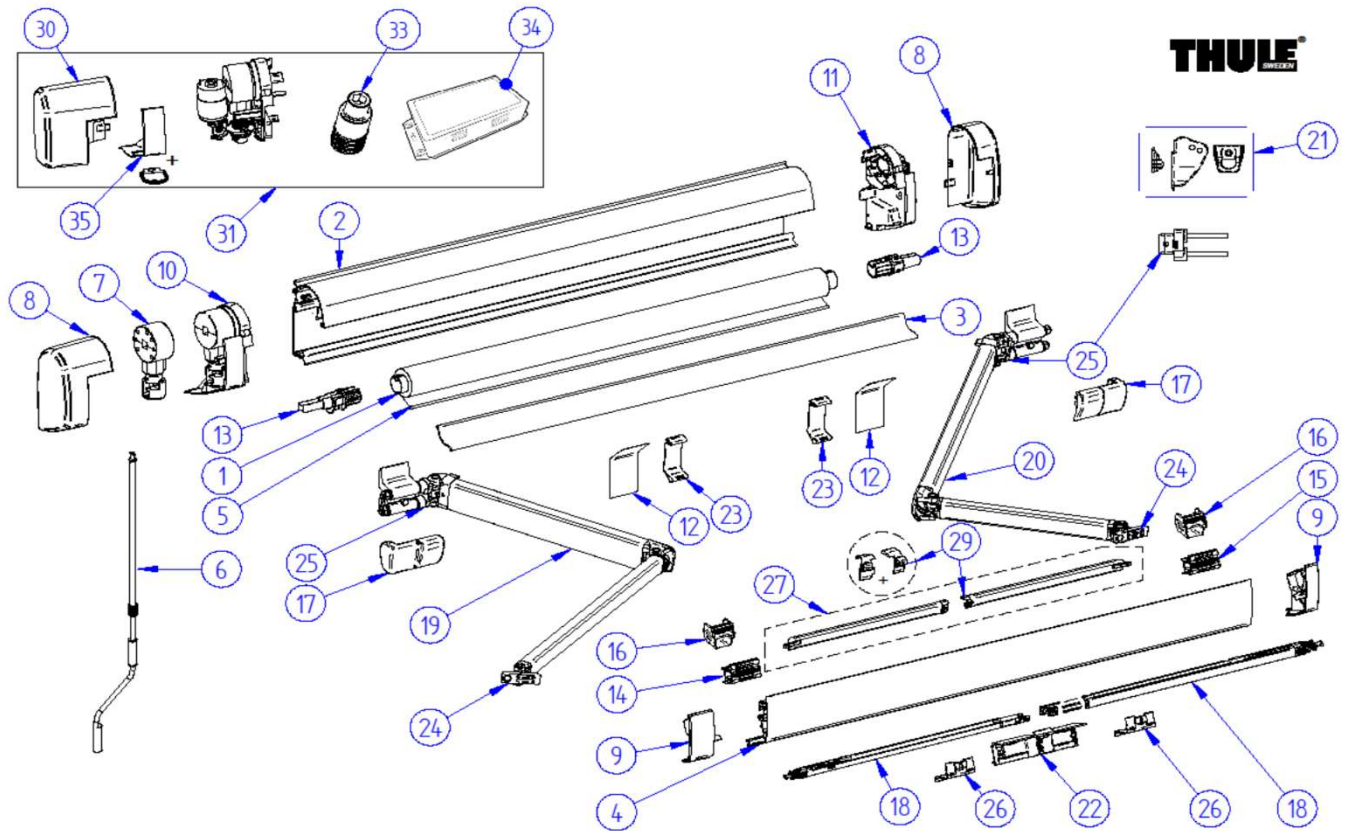

2024 SPARE PARTS LIST
5200

THULE Omnistor 5200

5AT601-03

	ART.NR.	DESCRIPTION	
1	1500602989	ROLLER TUBE D=30X0.8MM / 5200-1.90M	
	1500602990	ROLLER TUBE D=30X0.8MM / 5200-2.30M	
	1500602658	ROLLER TUBE D=30X0.8MM / 5200-2.60M	
	1500602186	ROLLER TUBE D=30X0.8MM / 5200-3.00M	
	1500603562	ROLLER TUBE D=30X0.8MM / 5200-3.15M	
	1500602187	ROLLER TUBE D=30X0.8MM / 5200-3.50M	
	1500603567	ROLLER TUBE D=30X0.8MM / 5200-3.75M	
	1500602188	ROLLER TUBE D=30X0.8MM / 5200-4.00M	
	1500602189	ROLLER TUBE D=30X0.8MM / 5200-4.50M	
	1500602991	ROLLER TUBE D=30X0.8MM / 5200-5.00M	
2	1500602992	MAIN HOUSING 5200 1.90M	
	1500602993	MAIN HOUSING 5200 2.30M	
	1500602994	MAIN HOUSING 5200 2.60M	
	1500602995	MAIN HOUSING 5200 3.00M	
	1500602996	MAIN HOUSING 5200 3.50M	
	1500602997	MAIN HOUSING 5200 4.00M	
	1500602998	MAIN HOUSING 5200 4.50M	
	1500602999	MAIN HOUSING 5200 5.00M	
	1500603000	MAIN HOUSING 5200 ANO 1.90M	
	1500603001	MAIN HOUSING 5200 ANO 2.30M	
	1500603002	MAIN HOUSING 5200 ANO 2.60M	
	1500603003	MAIN HOUSING 5200 ANO 3.00M	
	1500603004	MAIN HOUSING 5200 ANO 3.50M	
	1500603005	MAIN HOUSING 5200 ANO 4.00M	
	1500603006	MAIN HOUSING 5200 ANO 4.50M	
	1500603007	MAIN HOUSING 5200 ANO 5.00M	
	1500603008	MAIN HOUSING 5200 ANTHR. 2.60M	
	1500603009	MAIN HOUSING 5200 ANTHR. 3.00M	
	1500603563	MAIN HOUSING 5200 ANTHR 3.15M