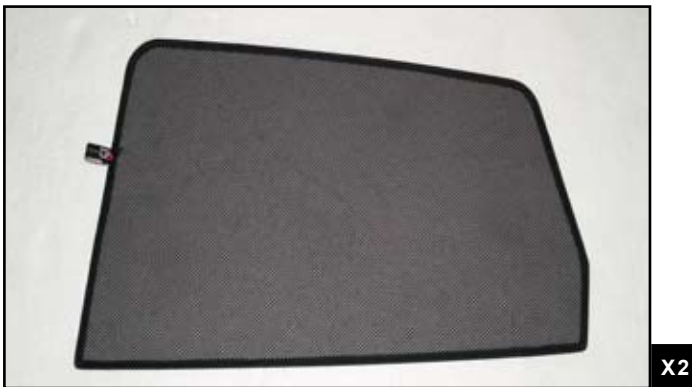

INSTALLATION INSTRUCTIONS

Seat Altea XL

SEA-ALXL-5-A

COMPONENTS

SHADES

FIXING CLIPS

SIDE SHADE INSTALLATION

X2