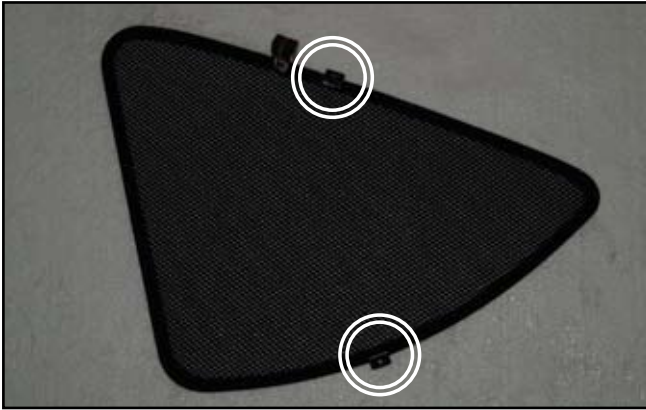

INSTALLATION INSTRUCTIONS

Seat Altea XL

SEA-ALXL-5-A

COMPONENTS

SHADES

FIXING CLIPS

SIDE SHADE INSTALLATION

X2

SIDE SHADE INSTALLATION

SIDE SHADE INSTALLATION

LOAD AREA SHADE INSTALLATION

LOAD AREA SHADE INSTALLATION

LOAD AREA SHADE INSTALLATION

REAR SHADE INSTALLATION

X2

REAR SHADE INSTALLATION