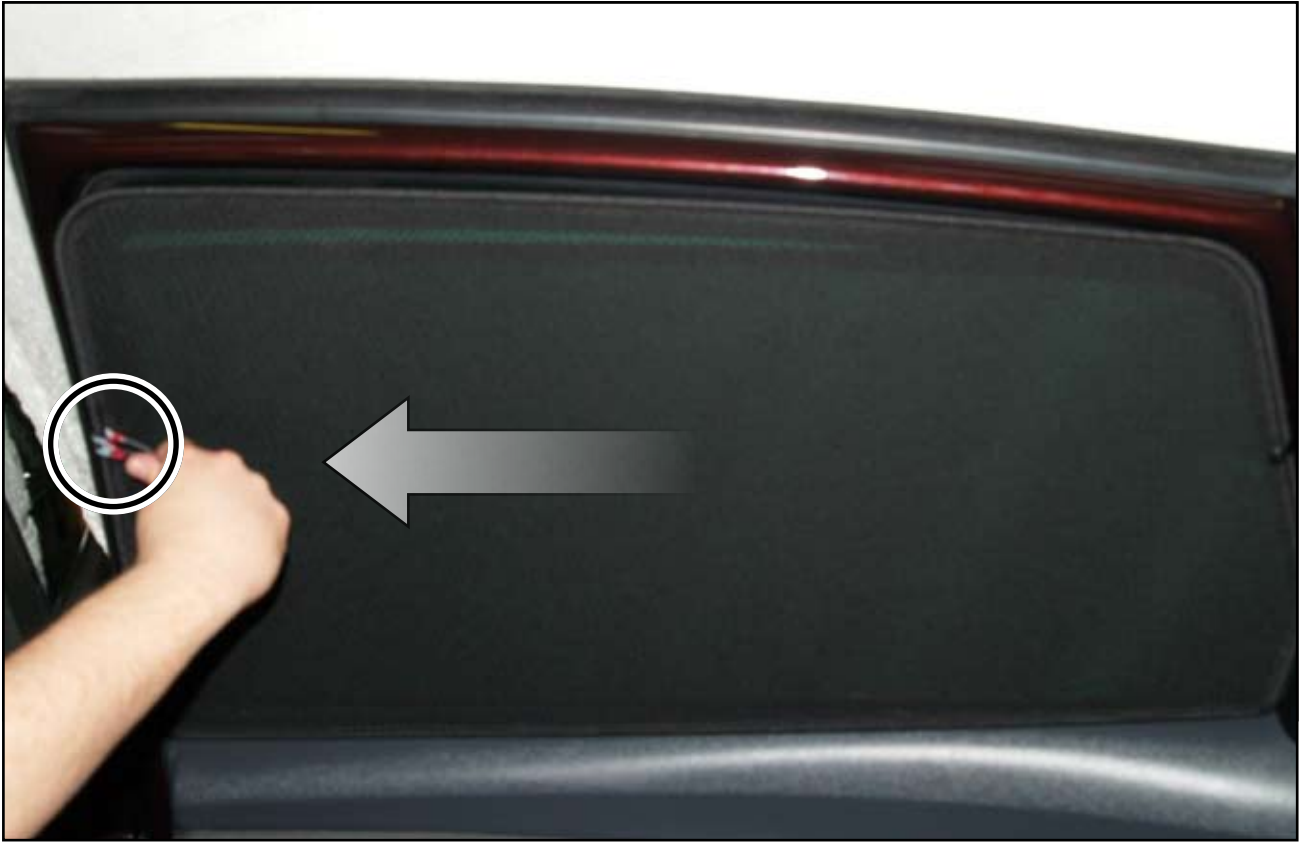

SIDE SHADE INSTALLATION