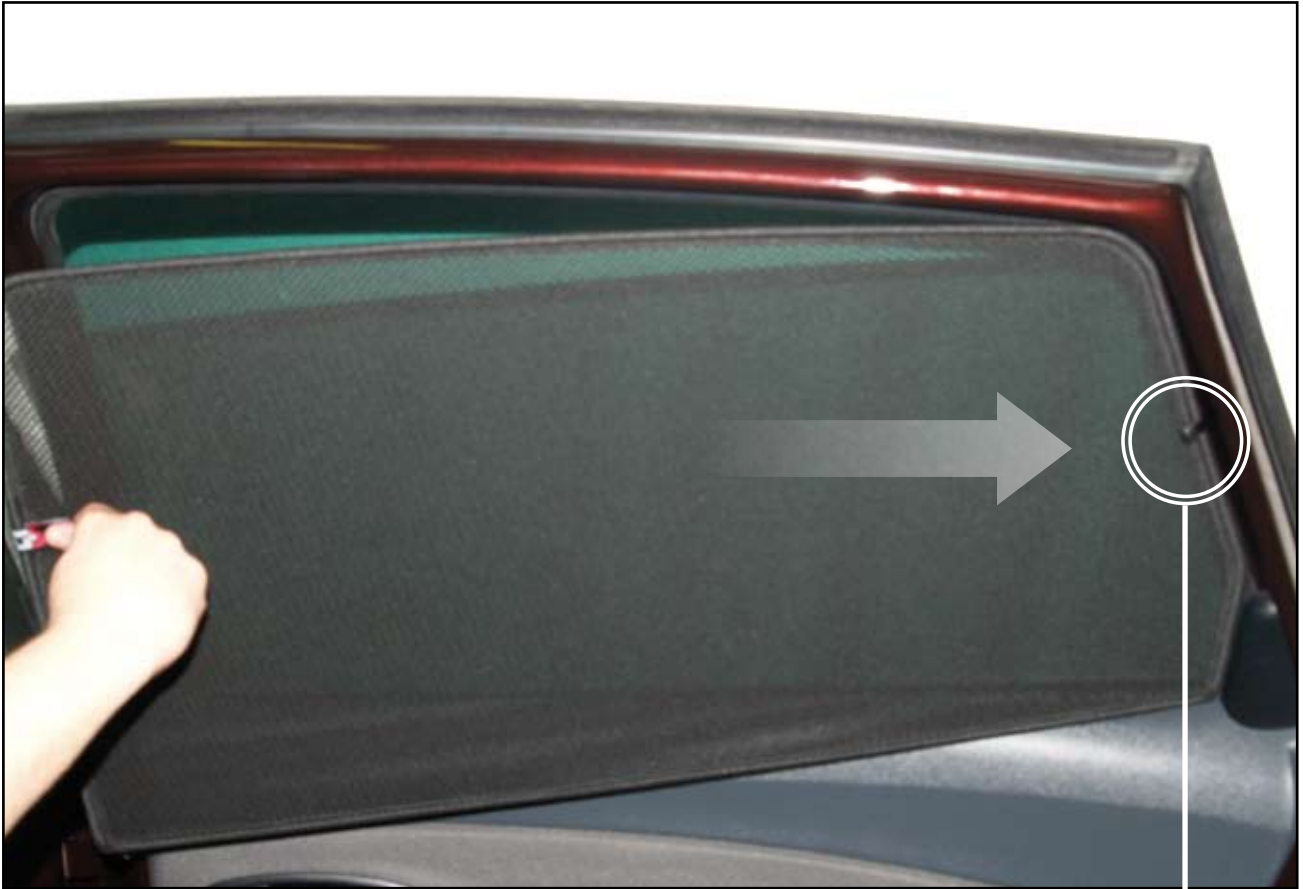

SIDE SHADE INSTALLATION