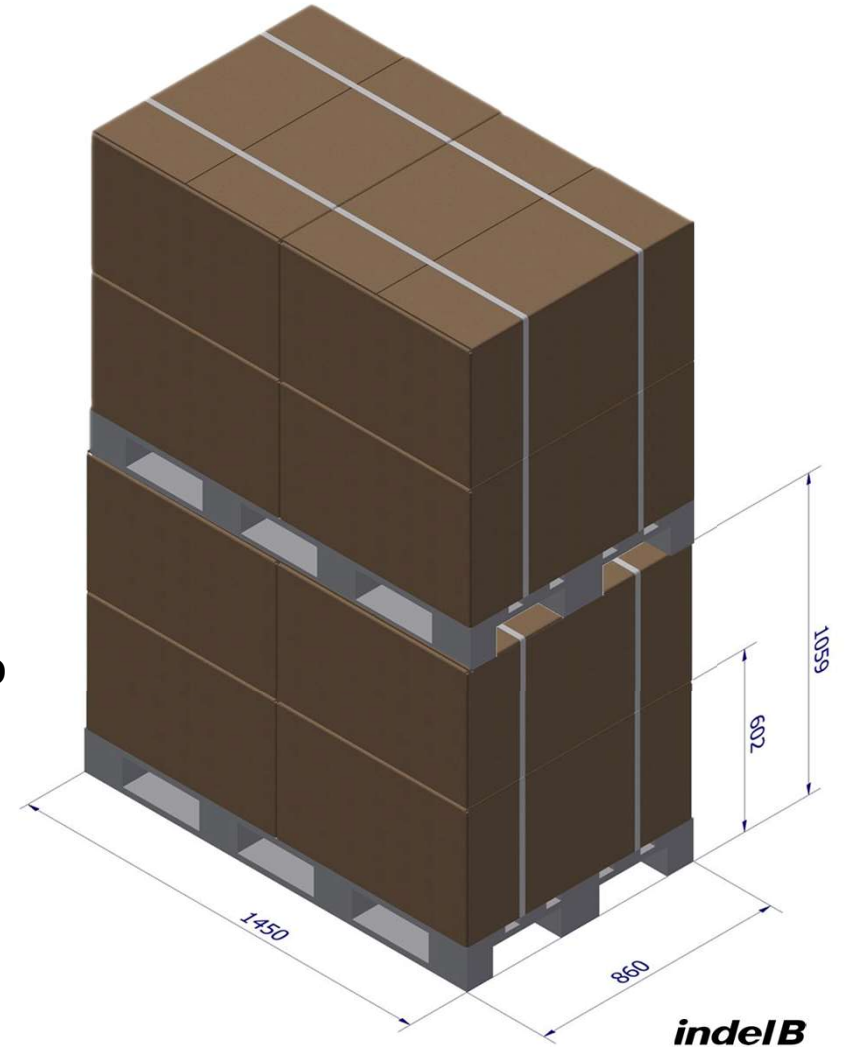

SMART SWITCH TRANSFORMER optional

12V PLEIN-AIRCON

ONE CODE, ONE PRICE, ALL INCLUDED

you don't need to buy additional installation kits, wiring, frames: everything is inside the original box

LOADING PARAMETERS

Pallet: 1059mm H x 1450mm W x 860mm D
Quantity x pallet: 4 pieces

Possible 8 pcs Max H 220

**THANK
YOU!**