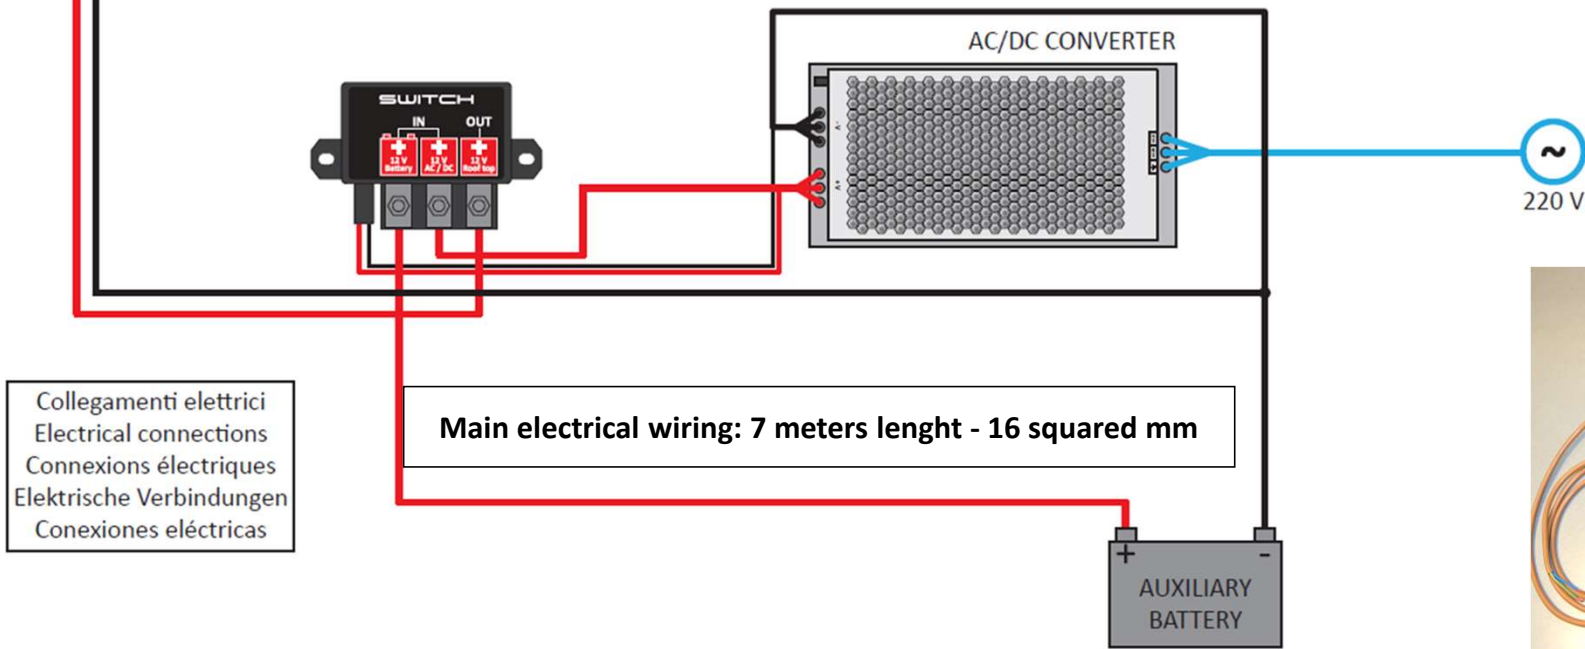

GG

OFF

indelB

OFF

indelB

OFF

REMOTE CONTROL	
KEY FUNCTIONS	DESCRIPTION
I/O (ON/OFF)	Switches the conditioning unit on / off.
MODE	Enables sequential selection between the three operating modes: conditioning ✱, dehumidification ◆, ventilation ☼.
FAN	Enables sequential selection between fan speeds: auto , high , medium , low . In dehumidification mode ◆ (when switching on), the fan is always on minimum speed.
▼ TEMP ▲	Enable the choice of the required temperature between 15 °C and 30 °C.
TIMER	Enables the choice in sequence: ON←OFF (scheduled switch on); ON→OFF (scheduled switch off); (no programming). When a setting is programmed, the ^ v key enables the choice of the time required from 1h to 16h.
v TIME ^	Enables alteration of the time in the dedicated functions.
CLOCK	Enables adjustment of the clock. Press CLOCK; then press SET to select the digits to alter, press the ^ v key to change the hour or minutes selected.
SLEEP	Switches off the system 8 hours after activation and, during this period of time, the temperature gradually increases by 2°C from the pre-set temperature. It operates in the following modes: conditioning ✱.
LOCK	Press the key with a pointed object to block ←0 / release the keyboard.

SMART SWITCH TRANSFORMER optional

12V PLEIN-AIRCON

ONE CODE, ONE PRICE, ALL INCLUDED

you don't need to buy additional installation kits, wiring, frames: everything is inside the original box

LOADING PARAMETERS