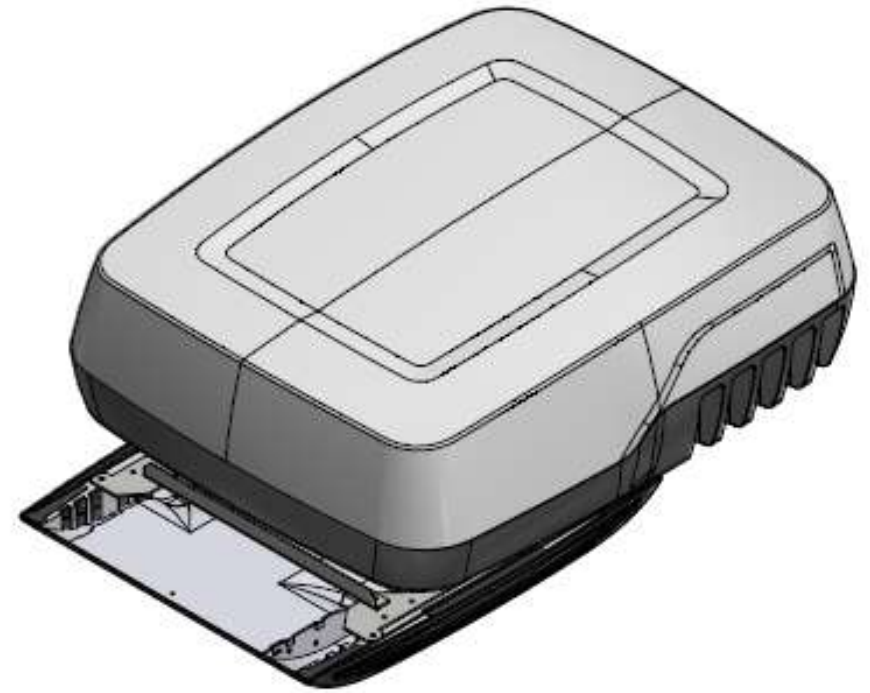

indelB

ABOUT VANLIFE
& OUTDOOR SPIRIT

Plein-Aircon

D.C. 12 Volt Air Conditioning

up to 6 meters vehicles

OFF

OFF

For maintenance, the **EXTERNAL INJECTION COVER** (without any visible screws) is quickly removable from outside

OFF

indelB

Technical Data

Input Voltage	12V DC (optional 220V adapter)
Ventilation Air Flow	350 m3/h
Refrigerant	R134a
External Unit Weight	23,1 Kg
Internal Air Diffuser Weight	2,1 Kg
Fixing Kit Weight	1,7 Kg
Cooling Capacity at 32°C ambient temperature (internal and external) - Turbo Mode	1200 Watt
Power Consumption at 32°C ambient temperature (internal and external) -Standard Mode	16,0 A
Power Consumption at 32°C ambient temperature (internal and external) -Turbo Mode	42,0 A
Dehumidification Mode at 32°C ambient temperature (internal and external) - Standard Mode	14,0 A
Ventilation Mode	1,5A (min) - 5,0 (max)

Samsung
Direct
Current
Compressor

SAMSUNG

OFF

indelB

INSIDE THE BOX

A

B

C