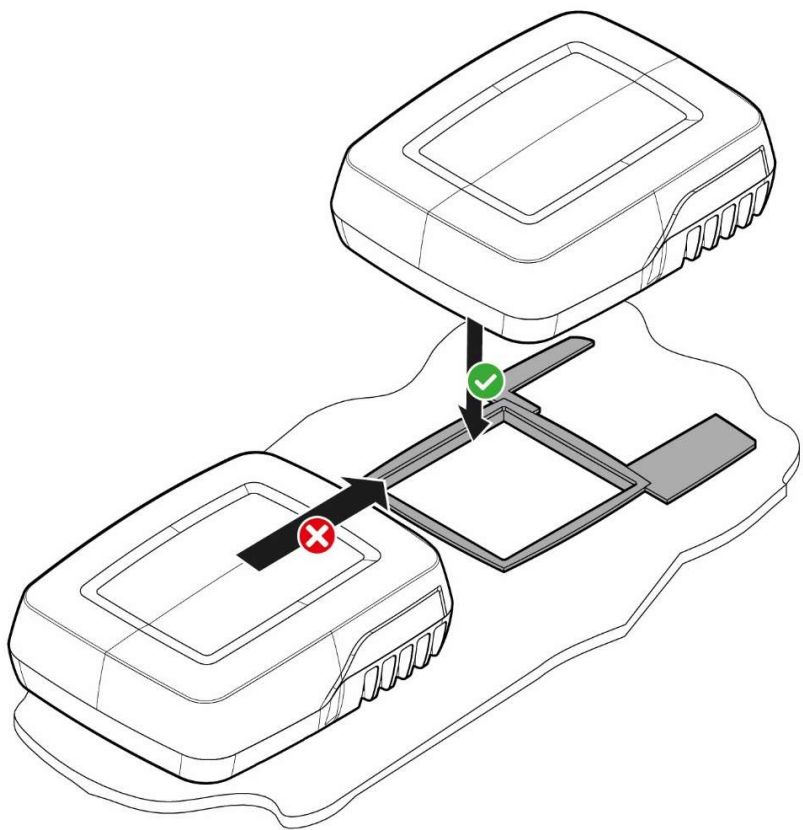

GG

OFF

indelB

OFF

indelB

OFF

REMOTE CONTROL	
KEY FUNCTIONS	DESCRIPTION
I/O (ON/OFF)	Switches the conditioning unit on / off.
MODE	Enables sequential selection between the three operating modes: conditioning ✱, dehumidification ◆, ventilation ☼.
FAN	Enables sequential selection between fan speeds: auto , high , medium , low . In dehumidification mode ◆ (when switching on), the fan is always on minimum speed.
▼ TEMP ▲	Enable the choice of the required temperature between 15 °C and 30 °C.
TIMER	Enables the choice in sequence: ON←OFF (scheduled switch on); ON→OFF (scheduled switch off); (no programming). When a setting is programmed, the ^ v key enables the choice of the time required from 1h to 16h.
v TIME ^	Enables alteration of the time in the dedicated functions.
CLOCK	Enables adjustment of the clock. Press CLOCK; then press SET to select the digits to alter, press the ^ v key to change the hour or minutes selected.
SLEEP	Switches off the system 8 hours after activation and, during this period of time, the temperature gradually increases by 2°C from the pre-set temperature. It operates in the following modes: conditioning ✱.
LOCK	Press the key with a pointed object to block ←0 / release the keyboard.

SMART SWITCH TRANSFORMER optional

12V PLEIN-AIRCON

ONE CODE, ONE PRICE, ALL INCLUDED

you don't need to buy additional installation kits, wiring, frames: everything is inside the original box

LOADING PARAMETERS