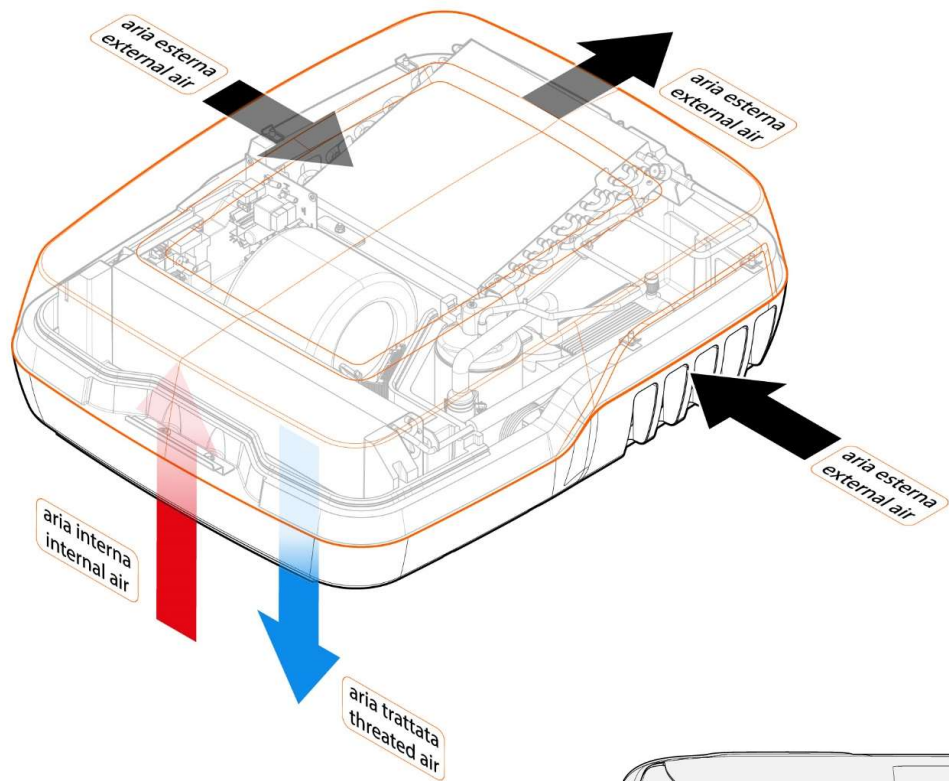

OFF

indelB

Technical Data

Input Voltage	12V DC (optional 220V adapter)
Ventilation Air Flow	350 m3/h
Refrigerant	R134a
External Unit Weight	23,1 Kg
Internal Air Diffuser Weight	2,1 Kg
Fixing Kit Weight	1,7 Kg
Cooling Capacity at 32°C ambient temperature (internal and external) - Turbo Mode	1200 Watt
Power Consumption at 32°C ambient temperature (internal and external) -Standard Mode	16,0 A
Power Consumption at 32°C ambient temperature (internal and external) -Turbo Mode	42,0 A
Dehumidification Mode at 32°C ambient temperature (internal and external) - Standard Mode	14,0 A
Ventilation Mode	1,5A (min) - 5,0 (max)

GG

OFF

indelB

OFF

indelB

OFF

REMOTE CONTROL	
KEY FUNCTIONS	DESCRIPTION
I/O (ON/OFF)	Switches the conditioning unit on / off.
MODE	Enables sequential selection between the three operating modes: conditioning ✱, dehumidification ◆, ventilation ☼.
FAN	Enables sequential selection between fan speeds: auto , high , medium , low . In dehumidification mode ◆ (when switching on), the fan is always on minimum speed.
▼ TEMP ▲	Enable the choice of the required temperature between 15 °C and 30 °C.
TIMER	Enables the choice in sequence: ON←OFF (scheduled switch on); ON→OFF (scheduled switch off); (no programming). When a setting is programmed, the ^ v key enables the choice of the time required from 1h to 16h.
v TIME ^	Enables alteration of the time in the dedicated functions.
CLOCK	Enables adjustment of the clock. Press CLOCK; then press SET to select the digits to alter, press the ^ v key to change the hour or minutes selected.
SLEEP	Switches off the system 8 hours after activation and, during this period of time, the temperature gradually increases by 2°C from the pre-set temperature. It operates in the following modes: conditioning ✱.
LOCK	Press the key with a pointed object to block ←0 / release the keyboard.