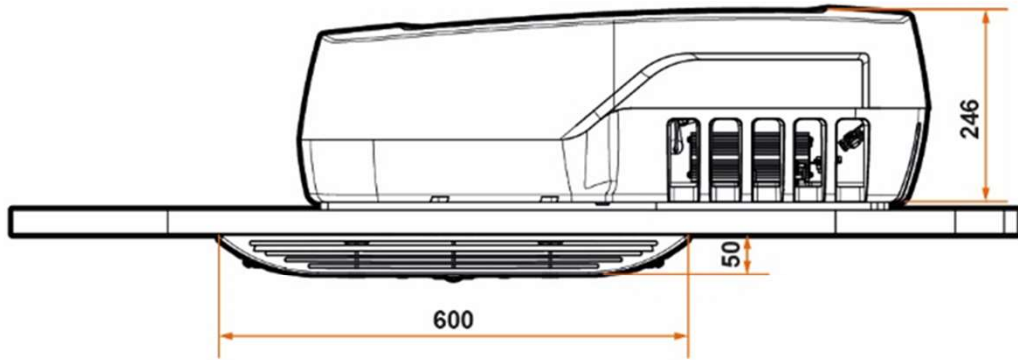

indelB

ABOUT VANLIFE
& OUTDOOR SPIRIT

Plein-Aircon

D.C. 12 Volt Air Conditioning

up to 6 meters vehicles

OFF

OFF

For maintenance, the **EXTERNAL INJECTION COVER** (without any visible screws) is quickly removable from outside

OFF

indelB

Technical Data

Input Voltage	12V DC (optional 220V adapter)
Ventilation Air Flow	350 m3/h
Refrigerant	R134a
External Unit Weight	23,1 Kg
Internal Air Diffuser Weight	2,1 Kg
Fixing Kit Weight	1,7 Kg
Cooling Capacity at 32°C ambient temperature (internal and external) - Turbo Mode	1200 Watt
Power Consumption at 32°C ambient temperature (internal and external) -Standard Mode	16,0 A
Power Consumption at 32°C ambient temperature (internal and external) -Turbo Mode	42,0 A
Dehumidification Mode at 32°C ambient temperature (internal and external) - Standard Mode	14,0 A
Ventilation Mode	1,5A (min) - 5,0 (max)