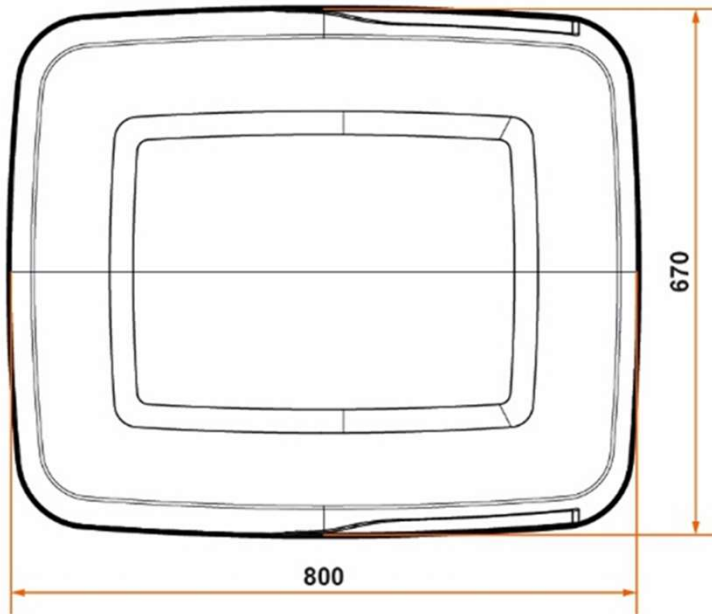

indelB

ABOUT VANLIFE
& OUTDOOR SPIRIT

Plein-Aircon

D.C. 12 Volt Air Conditioning

up to 6 meters vehicles

OFF

OFF

For maintenance, the **EXTERNAL INJECTION COVER** (without any visible screws) is quickly removable from outside

OFF

indelB

Technical Data

Input Voltage	12V DC (optional 220V adapter)
Ventilation Air Flow	350 m3/h
Refrigerant	R134a
External Unit Weight	23,1 Kg
Internal Air Diffuser Weight	2,1 Kg
Fixing Kit Weight	1,7 Kg
Cooling Capacity at 32°C ambient temperature (internal and external) - Turbo Mode	1200 Watt
Power Consumption at 32°C ambient temperature (internal and external) -Standard Mode	16,0 A
Power Consumption at 32°C ambient temperature (internal and external) -Turbo Mode	42,0 A
Dehumidification Mode at 32°C ambient temperature (internal and external) - Standard Mode	14,0 A
Ventilation Mode	1,5A (min) - 5,0 (max)

Pallet: 1059mm H x 1450mm W x 860mm D
Quantity x pallet: 4 pieces

Possible 8 pcs Max H 220

**THANK
YOU!**