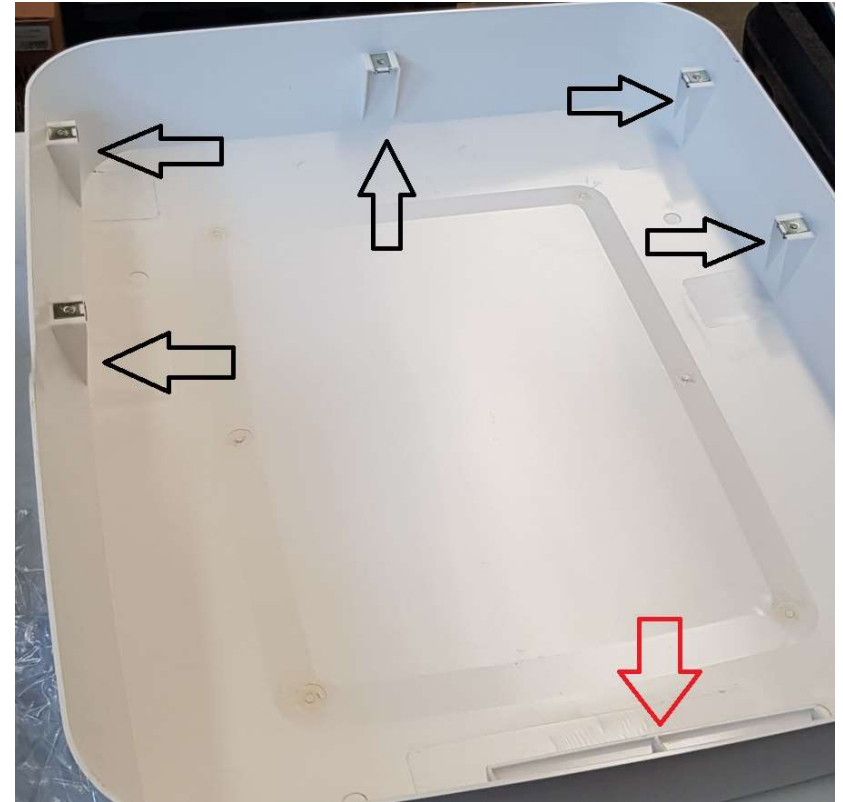

indelB

ABOUT VANLIFE
& OUTDOOR SPIRIT

Plein-Aircon

D.C. 12 Volt Air Conditioning

up to 6 meters vehicles

OFF

OFF

For maintenance, the **EXTERNAL INJECTION COVER** (without any visible screws) is quickly removable from outside

OFF

indelB

Technical Data

Input Voltage	12V DC (optional 220V adapter)
Ventilation Air Flow	350 m3/h
Refrigerant	R134a
External Unit Weight	23,1 Kg
Internal Air Diffuser Weight	2,1 Kg
Fixing Kit Weight	1,7 Kg
Cooling Capacity at 32°C ambient temperature (internal and external) - Turbo Mode	1200 Watt
Power Consumption at 32°C ambient temperature (internal and external) -Standard Mode	16,0 A
Power Consumption at 32°C ambient temperature (internal and external) -Turbo Mode	42,0 A
Dehumidification Mode at 32°C ambient temperature (internal and external) - Standard Mode	14,0 A
Ventilation Mode	1,5A (min) - 5,0 (max)