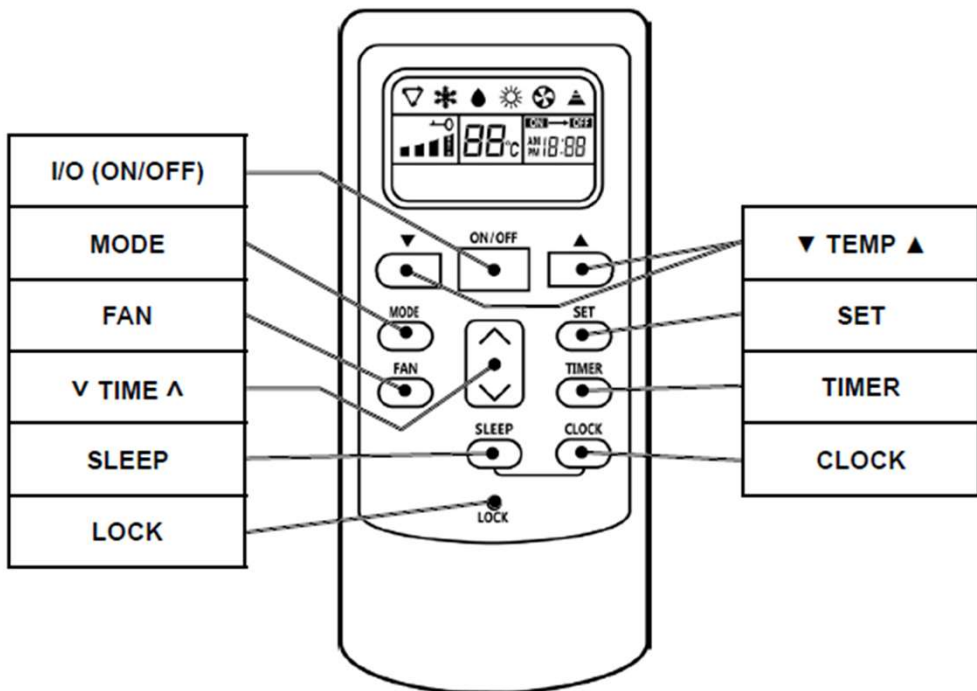

GG

OFF

indelB

OFF

indelB

OFF

REMOTE CONTROL	
KEY FUNCTIONS	DESCRIPTION
I/O (ON/OFF)	Switches the conditioning unit on / off.
MODE	Enables sequential selection between the three operating modes: conditioning ✱, dehumidification ◆, ventilation ☼.
FAN	Enables sequential selection between fan speeds: auto , high , medium , low . In dehumidification mode ◆ (when switching on), the fan is always on minimum speed.
▼ TEMP ▲	Enable the choice of the required temperature between 15 °C and 30 °C.
TIMER	Enables the choice in sequence: ON←OFF (scheduled switch on); ON→OFF (scheduled switch off); (no programming). When a setting is programmed, the ^ v key enables the choice of the time required from 1h to 16h.
v TIME ^	Enables alteration of the time in the dedicated functions.
CLOCK	Enables adjustment of the clock. Press CLOCK; then press SET to select the digits to alter, press the ^ v key to change the hour or minutes selected.
SLEEP	Switches off the system 8 hours after activation and, during this period of time, the temperature gradually increases by 2°C from the pre-set temperature. It operates in the following modes: conditioning ✱.
LOCK	Press the key with a pointed object to block ←0 / release the keyboard.

SMART SWITCH TRANSFORMER optional

12V PLEIN-AIRCON

ONE CODE, ONE PRICE, ALL INCLUDED

you don't need to buy additional installation kits, wiring, frames: everything is inside the original box

LOADING PARAMETERS