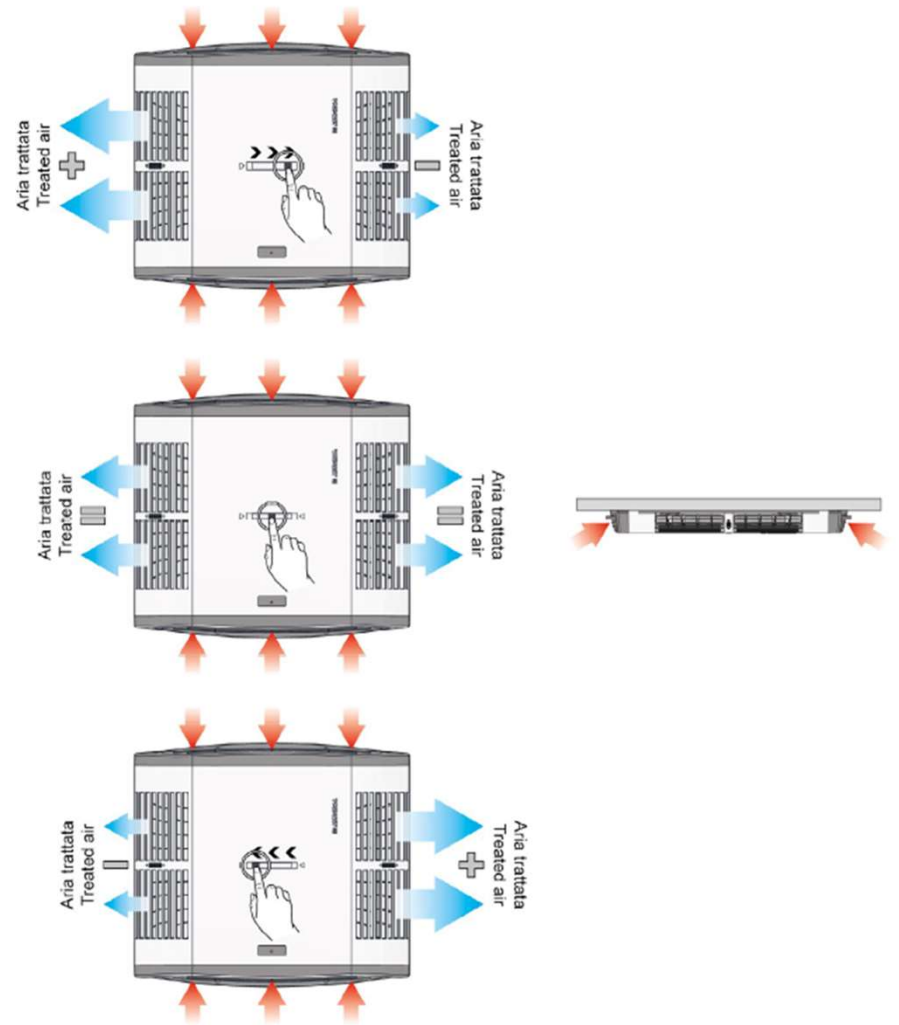

GG

OFF

indelB

OFF

indelB

OFF

REMOTE CONTROL	
KEY FUNCTIONS	DESCRIPTION
I/O (ON/OFF)	Switches the conditioning unit on / off.
MODE	Enables sequential selection between the three operating modes: conditioning ✱, dehumidification ◆, ventilation ☼.
FAN	Enables sequential selection between fan speeds: auto , high , medium , low . In dehumidification mode ◆ (when switching on), the fan is always on minimum speed.
▼ TEMP ▲	Enable the choice of the required temperature between 15 °C and 30 °C.
TIMER	Enables the choice in sequence: ON←OFF (scheduled switch on); ON→OFF (scheduled switch off); (no programming). When a setting is programmed, the ^ v key enables the choice of the time required from 1h to 16h.
v TIME ^	Enables alteration of the time in the dedicated functions.
CLOCK	Enables adjustment of the clock. Press CLOCK; then press SET to select the digits to alter, press the ^ v key to change the hour or minutes selected.
SLEEP	Switches off the system 8 hours after activation and, during this period of time, the temperature gradually increases by 2°C from the pre-set temperature. It operates in the following modes: conditioning ✱.
LOCK	Press the key with a pointed object to block ←0 / release the keyboard.

SMART SWITCH TRANSFORMER optional

12V PLEIN-AIRCON

ONE CODE, ONE PRICE, ALL INCLUDED

you don't need to buy additional installation kits, wiring, frames: everything is inside the original box

LOADING PARAMETERS