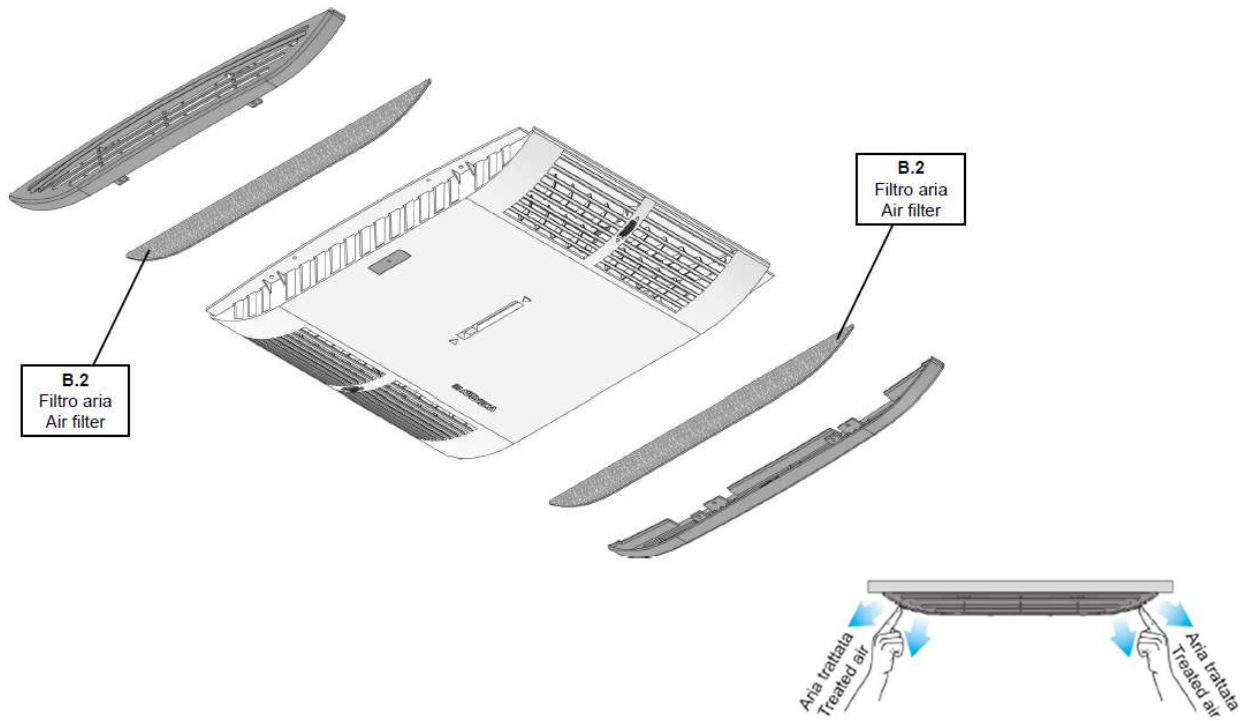

GG

OFF

indelB

OFF

indelB

OFF

REMOTE CONTROL	
KEY FUNCTIONS	DESCRIPTION
I/O (ON/OFF)	Switches the conditioning unit on / off.
MODE	Enables sequential selection between the three operating modes: conditioning ✱, dehumidification ◆, ventilation ☼.
FAN	Enables sequential selection between fan speeds: auto , high , medium , low . In dehumidification mode ◆ (when switching on), the fan is always on minimum speed.
▼ TEMP ▲	Enable the choice of the required temperature between 15 °C and 30 °C.
TIMER	Enables the choice in sequence: ON←OFF (scheduled switch on); ON→OFF (scheduled switch off); (no programming). When a setting is programmed, the ^ v key enables the choice of the time required from 1h to 16h.
v TIME ^	Enables alteration of the time in the dedicated functions.
CLOCK	Enables adjustment of the clock. Press CLOCK; then press SET to select the digits to alter, press the ^ v key to change the hour or minutes selected.
SLEEP	Switches off the system 8 hours after activation and, during this period of time, the temperature gradually increases by 2°C from the pre-set temperature. It operates in the following modes: conditioning ✱.
LOCK	Press the key with a pointed object to block ←0 / release the keyboard.

SMART SWITCH TRANSFORMER optional

12V PLEIN-AIRCON

ONE CODE, ONE PRICE, ALL INCLUDED

you don't need to buy additional installation kits, wiring, frames: everything is inside the original box

LOADING PARAMETERS