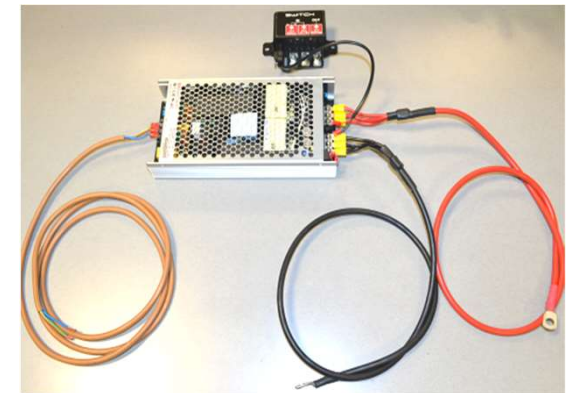

GG

OFF

indelB

OFF

indelB

OFF

REMOTE CONTROL	
KEY FUNCTIONS	DESCRIPTION
I/O (ON/OFF)	Switches the conditioning unit on / off.
MODE	Enables sequential selection between the three operating modes: conditioning ✱, dehumidification ◆, ventilation ☼.
FAN	Enables sequential selection between fan speeds: auto , high , medium , low . In dehumidification mode ◆ (when switching on), the fan is always on minimum speed.
▼ TEMP ▲	Enable the choice of the required temperature between 15 °C and 30 °C.
TIMER	Enables the choice in sequence: ON←OFF (scheduled switch on); ON→OFF (scheduled switch off); (no programming). When a setting is programmed, the ^ v key enables the choice of the time required from 1h to 16h.
v TIME ^	Enables alteration of the time in the dedicated functions.
CLOCK	Enables adjustment of the clock. Press CLOCK; then press SET to select the digits to alter, press the ^ v key to change the hour or minutes selected.
SLEEP	Switches off the system 8 hours after activation and, during this period of time, the temperature gradually increases by 2°C from the pre-set temperature. It operates in the following modes: conditioning ✱.
LOCK	Press the key with a pointed object to block ←0 / release the keyboard.

SMART SWITCH TRANSFORMER optional

12V PLEIN-AIRCON

ONE CODE, ONE PRICE, ALL INCLUDED

you don't need to buy additional installation kits, wiring, frames: everything is inside the original box

LOADING PARAMETERS