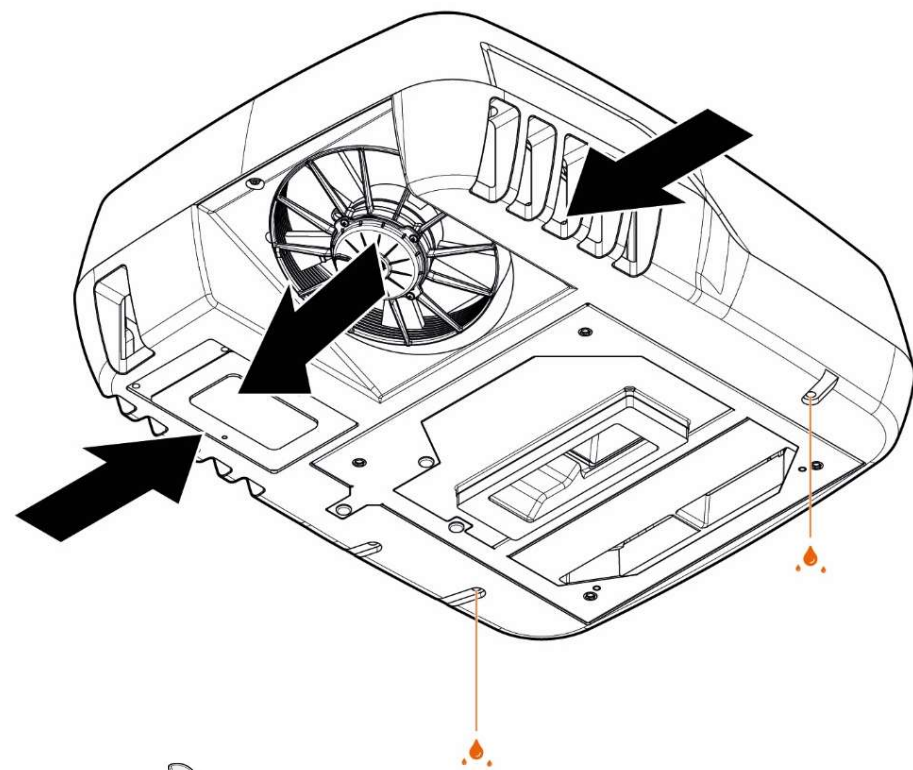

GG

OFF

indelB

OFF

indelB

OFF

REMOTE CONTROL	
KEY FUNCTIONS	DESCRIPTION
I/O (ON/OFF)	Switches the conditioning unit on / off.
MODE	Enables sequential selection between the three operating modes: conditioning ✱, dehumidification ◆, ventilation ☼.
FAN	Enables sequential selection between fan speeds: auto , high , medium , low . In dehumidification mode ◆ (when switching on), the fan is always on minimum speed.
▼ TEMP ▲	Enable the choice of the required temperature between 15 °C and 30 °C.
TIMER	Enables the choice in sequence: ON←OFF (scheduled switch on); ON→OFF (scheduled switch off); (no programming). When a setting is programmed, the ^ v key enables the choice of the time required from 1h to 16h.
v TIME ^	Enables alteration of the time in the dedicated functions.
CLOCK	Enables adjustment of the clock. Press CLOCK; then press SET to select the digits to alter, press the ^ v key to change the hour or minutes selected.
SLEEP	Switches off the system 8 hours after activation and, during this period of time, the temperature gradually increases by 2°C from the pre-set temperature. It operates in the following modes: conditioning ✱.
LOCK	Press the key with a pointed object to block ←0 / release the keyboard.