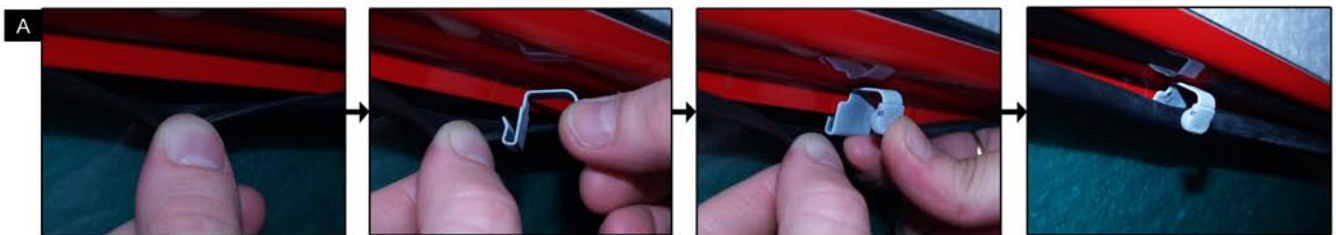

INSTALLATION INSTRUCTIONS

Peugeot 308 5dr

PEU-308-5-A

COMPONENTS INCLUDED

SHADES

FIXING CLIPS AND TOOLS

SIDE SHADE INSTALLATION

SIDE SHADE INSTALLATION