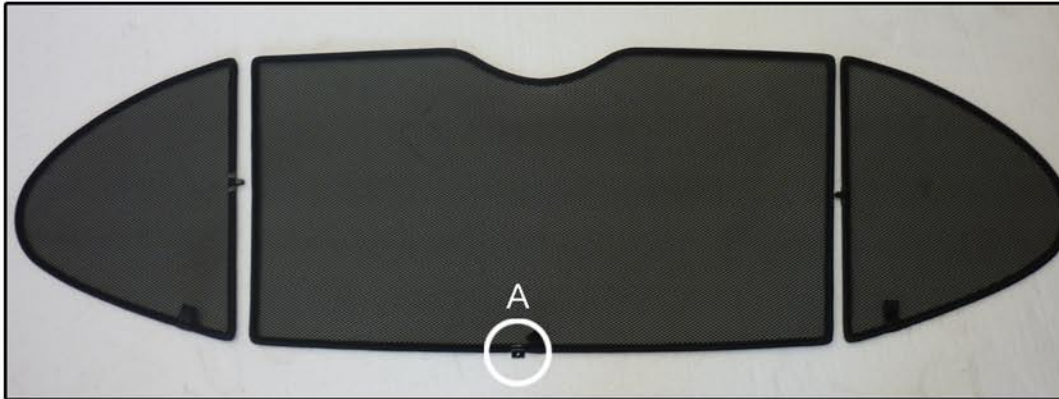

INSTALLATION INSTRUCTIONS

Peugeot 308 5dr

PEU-308-5-A

COMPONENTS INCLUDED

SHADES

FIXING CLIPS AND TOOLS

SIDE SHADE INSTALLATION

SIDE SHADE INSTALLATION

SIDE SHADE INSTALLATION

TAILGATE SHADE INSTALLATION

TAILGATE SHADE INSTALLATION

TAILGATE SHADE INSTALLATION

TAILGATE SHADE INSTALLATION

TAILGATE SHADE INSTALLATION