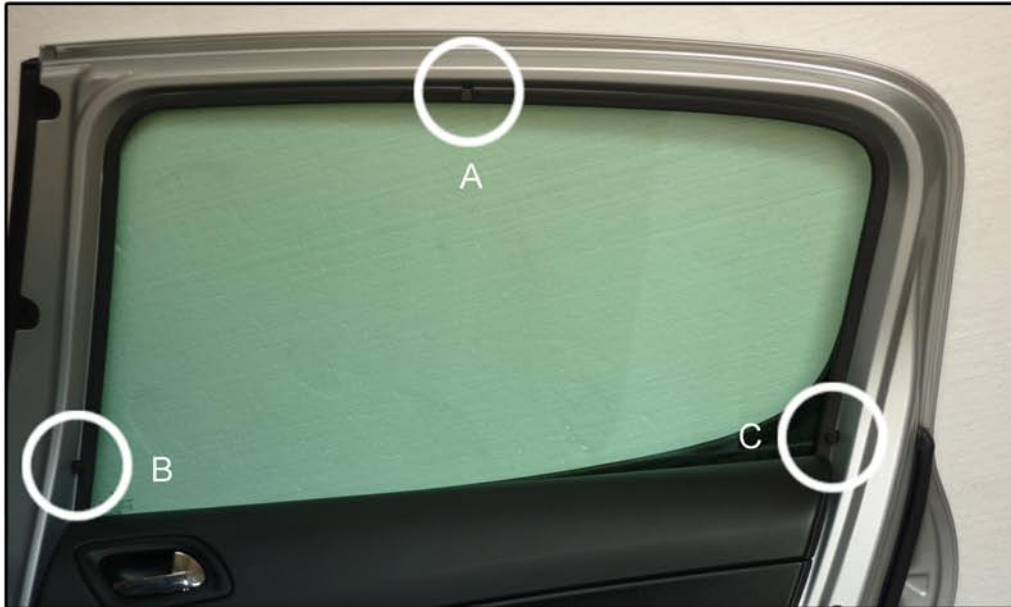

INSTALLATION INSTRUCTIONS

Peugeot 308 5dr

PEU-308-5-A

COMPONENTS INCLUDED

SHADES

FIXING CLIPS AND TOOLS

SIDE SHADE INSTALLATION

SIDE SHADE INSTALLATION