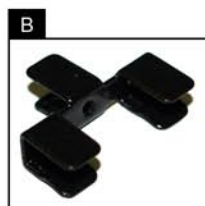

INSTALLATION INSTRUCTIONS

Peugeot 308 5dr

PEU-308-5-A

COMPONENTS INCLUDED

SHADES

FIXING CLIPS AND TOOLS

SIDE SHADE INSTALLATION

SIDE SHADE INSTALLATION

SIDE SHADE INSTALLATION

TAILGATE SHADE INSTALLATION

TAILGATE SHADE INSTALLATION

TAILGATE SHADE INSTALLATION

TAILGATE SHADE INSTALLATION

TAILGATE SHADE INSTALLATION