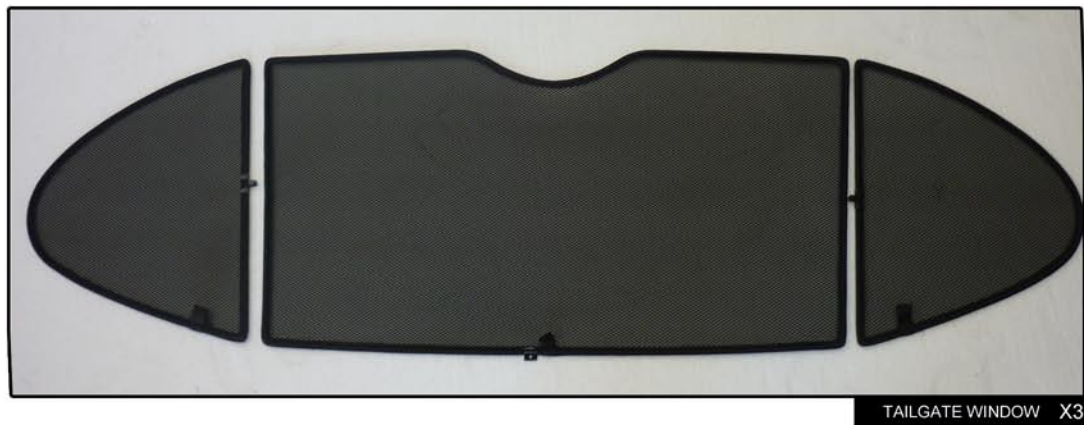

INSTALLATION INSTRUCTIONS

Peugeot 308 5dr

PEU-308-5-A

COMPONENTS INCLUDED

SHADES

FIXING CLIPS AND TOOLS

SIDE SHADE INSTALLATION

SIDE SHADE INSTALLATION

SIDE SHADE INSTALLATION

TAILGATE SHADE INSTALLATION

TAILGATE SHADE INSTALLATION

TAILGATE SHADE INSTALLATION

TAILGATE SHADE INSTALLATION

TAILGATE SHADE INSTALLATION