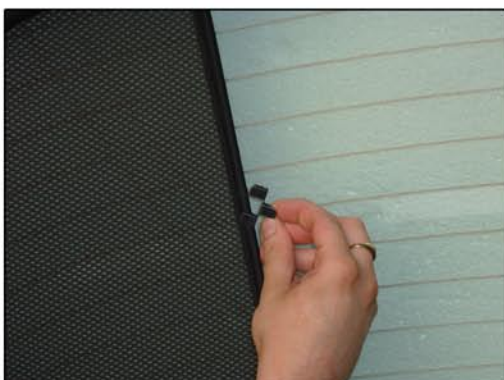

TAILGATE SHADE INSTALLATION