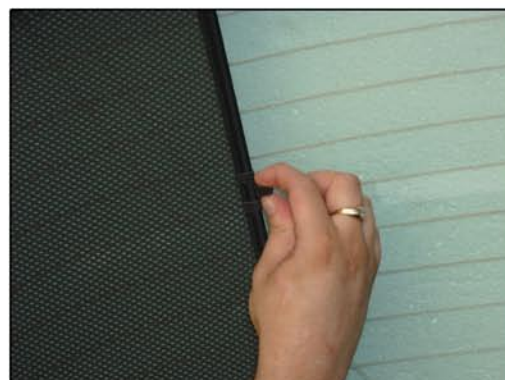

TAILGATE SHADE INSTALLATION