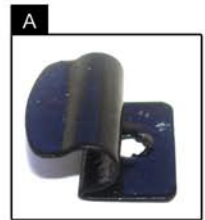

INSTALLATION INSTRUCTIONS

Peugeot 308 5dr

PEU-308-5-A

COMPONENTS INCLUDED

SHADES

FIXING CLIPS AND TOOLS

SIDE SHADE INSTALLATION

SIDE SHADE INSTALLATION

SIDE SHADE INSTALLATION

TAILGATE SHADE INSTALLATION

TAILGATE SHADE INSTALLATION

TAILGATE SHADE INSTALLATION

TAILGATE SHADE INSTALLATION

TAILGATE SHADE INSTALLATION