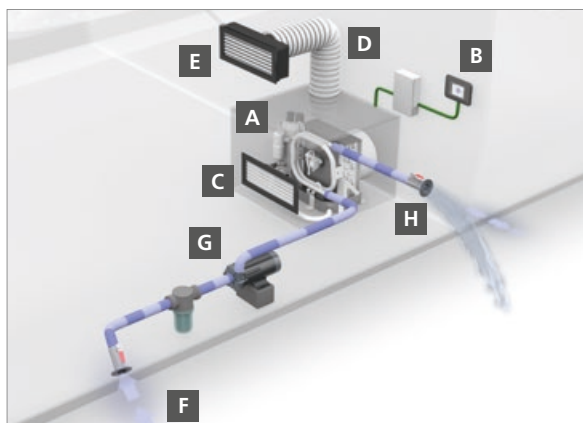

BlueCool Self contained systems

Installation example:

- **A** Air-conditioning unit
- **B** Control box with MyTouch display
- **C** Return air grille
- **D** Air ducting
- **E** Supply air grille
- **F** Sea water inlet
- **G** Sea water pump
- **H** Overboard discharge

Technical Specifications

Model	S6	S8	S10	S13	S16
Cooling capacity (BTU/h)	6,000	8,000	10,000	13,000	16,000
Cooling capacity (kW)	1.8	2.4	2.9	3.8	4.7
Heating via reverse cycle integrated	yes	yes	yes	yes	yes
Voltage (V)	115	115	115	115	115
Frequency (Hz)	60	60	60	60	60
Current draw running (115 V) (A)	3.6 – 5.5	4.5 – 6.1	5.6 – 7.9	7.6 – 11.0	8.0 – 15.7
Current draw Start max. peak (115 V) (A)	39	54	55	70	89
Air flow (free blowing) (115 V) (m³/h, cfm)	275/162	275/162	350/206	430/253	650/382
Sea water connection (mm/inch)	19 3/4	19 3/4	19 3/4	19 3/4	19 3/4
Minimum sea water flow at 60 Hz (115 V) (l/min.)	6	8	10	12	14
Refrigerant quantity R410a (g)	450	250	280	420	550
Dimensions unit (L x D x H) (mm/inch)	400 x 320 x 305 15.7 x 12.6 x 12.0	400 x 320 x 310 15.7 x 12.6 x 12.2	475 x 330 x 320 18.7 x 13.0 x 12.6	500 x 350 x 325 19.7 x 13.8 x 12.8	540 x 350 x 380 21.3 x 13.8 x 15.0
Dimension electronic box (L x D x H) (mm/inch)	310 x 214 x 83 12.2 x 8.4 x 3.3	310 x 214 x 83 12.2 x 8.4 x 3.3	310 x 214 x 83 12.2 x 8.4 x 3.3	310 x 214 x 83 12.2 x 8.4 x 3.3	310 x 214 x 83 12.2 x 8.4 x 3.3
Ø Blower connection (mm/inch)	100/4	100/4	100/4	125/5	125/5
Weight core unit (kg)	18	18	20	25	28
Weight electronic box (kg)	2	2	2	2	2