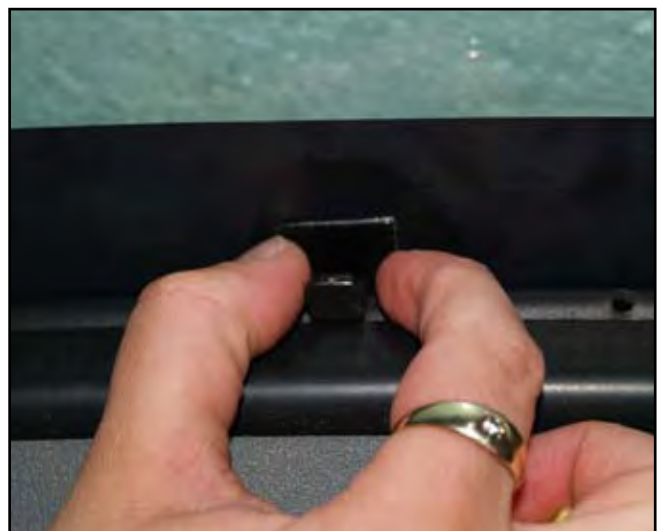

SIDE SHADE INSTALLATION