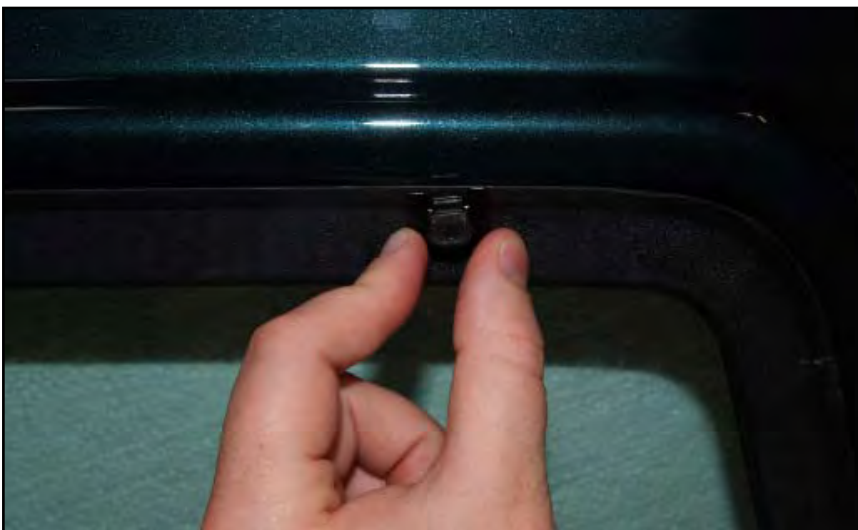

INSTALLATION INSTRUCTIONS

Jeep Grand Cherokee

JEE-GCHK-5-A

COMPONENTS

SHADES

FIXING CLIPS

SIDE SHADE INSTALLATION

SIDE SHADE INSTALLATION