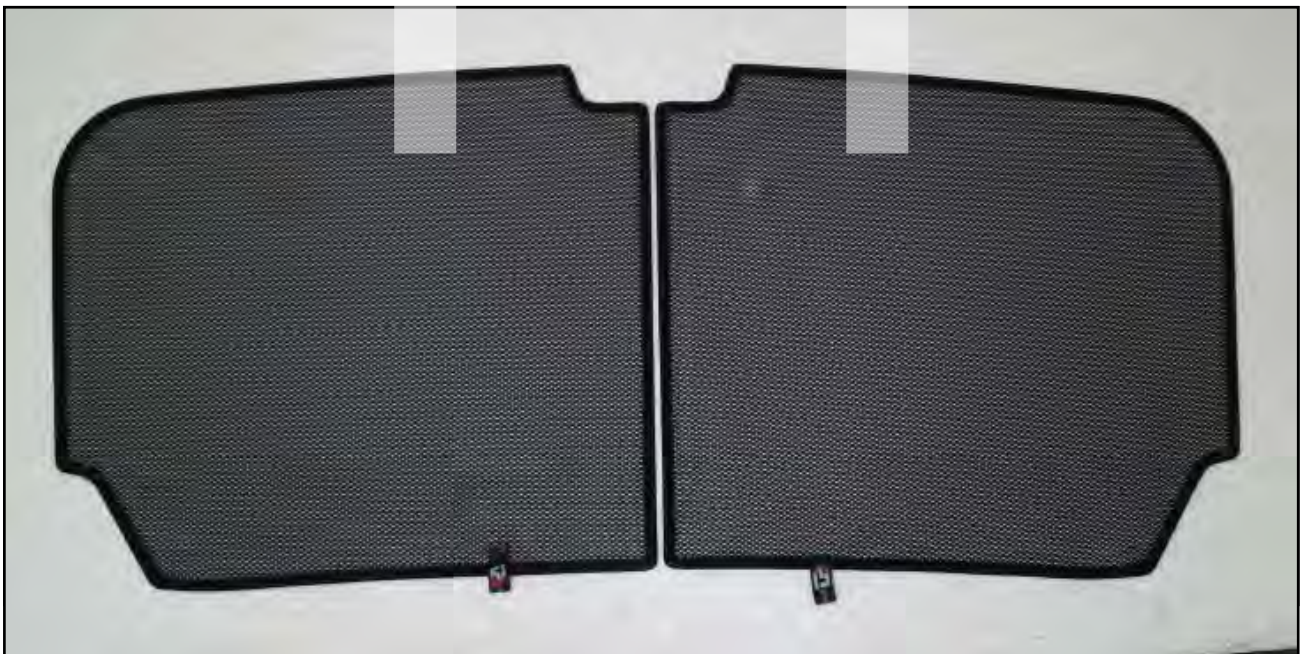

INSTALLATION INSTRUCTIONS

Jeep Grand Cherokee

JEE-GCHK-5-A

COMPONENTS

SHADES

FIXING CLIPS

SIDE SHADE INSTALLATION

SIDE SHADE INSTALLATION

X2

SIDE SHADE INSTALLATION

PORT SHADE INSTALLATION

X2

PORT SHADE INSTALLATION

SIDE SHADE INSTALLATION

REAR SHADE INSTALLATION

REAR SHADE INSTALLATION