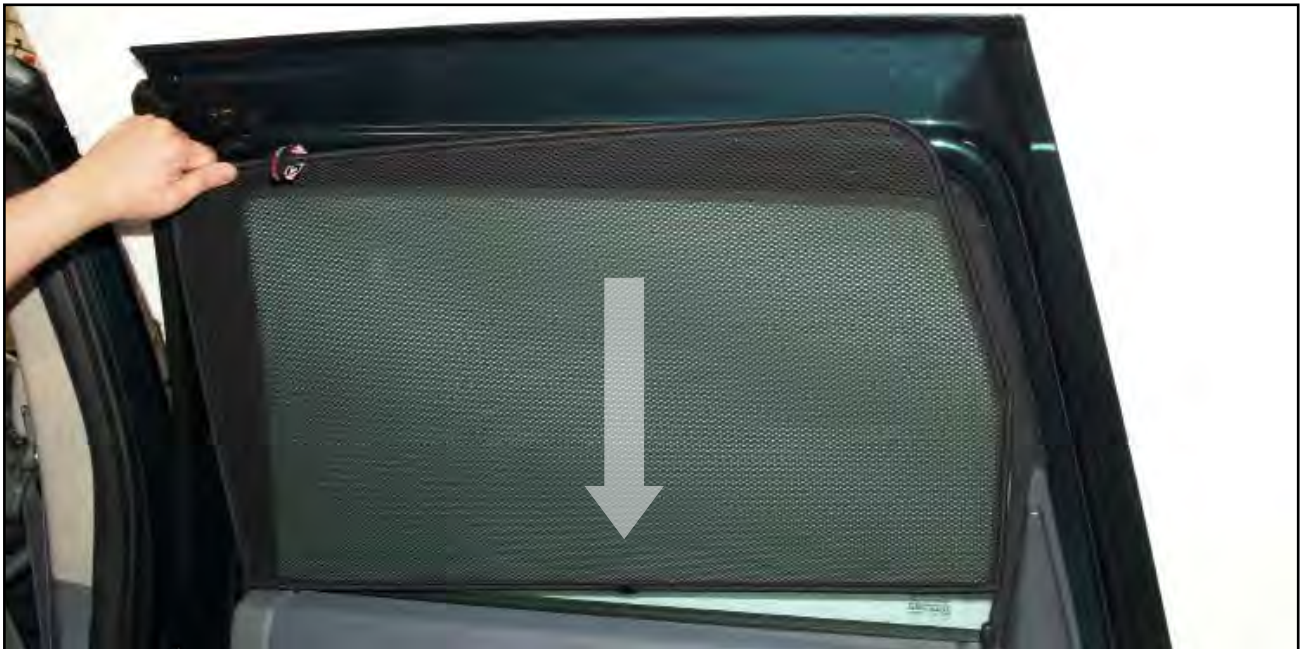

SIDE SHADE INSTALLATION

X2