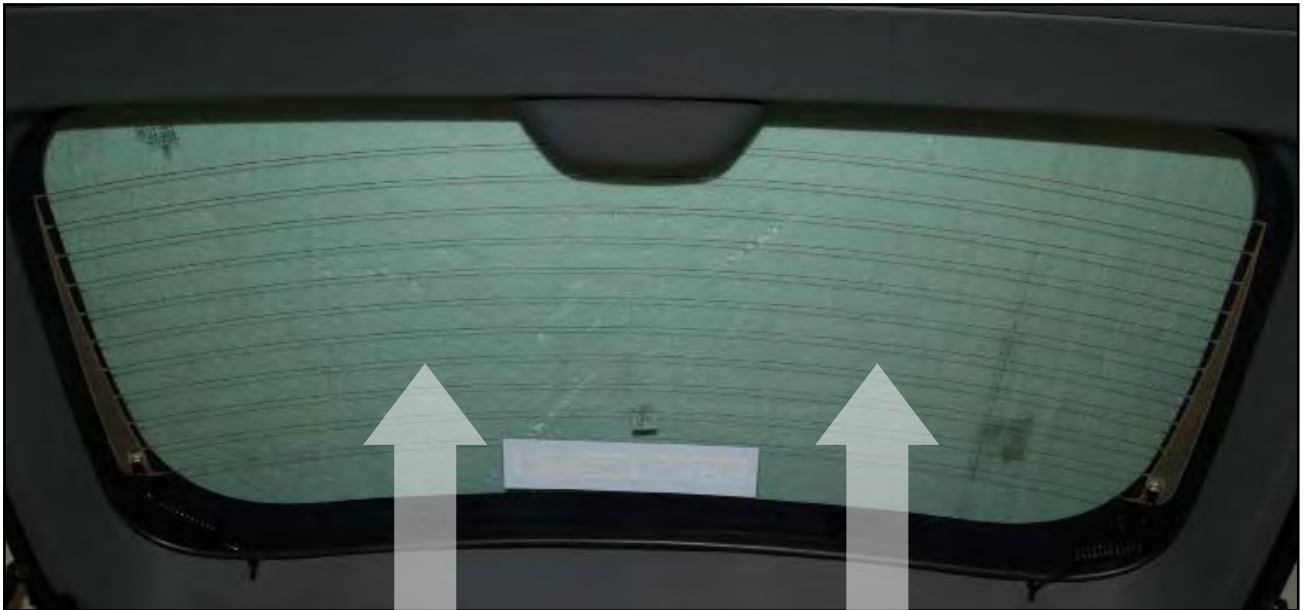

INSTALLATION INSTRUCTIONS

Jeep Grand Cherokee

JEE-GCHK-5-A

COMPONENTS

SHADES

FIXING CLIPS

SIDE SHADE INSTALLATION

SIDE SHADE INSTALLATION

X2

SIDE SHADE INSTALLATION

PORT SHADE INSTALLATION

X2

PORT SHADE INSTALLATION

SIDE SHADE INSTALLATION

REAR SHADE INSTALLATION

REAR SHADE INSTALLATION