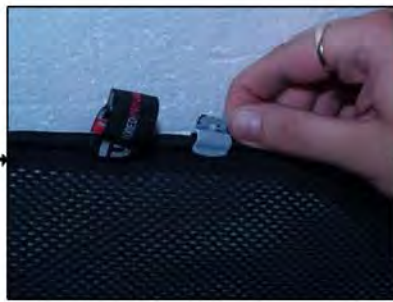

SIDE SHADE INSTALLATION