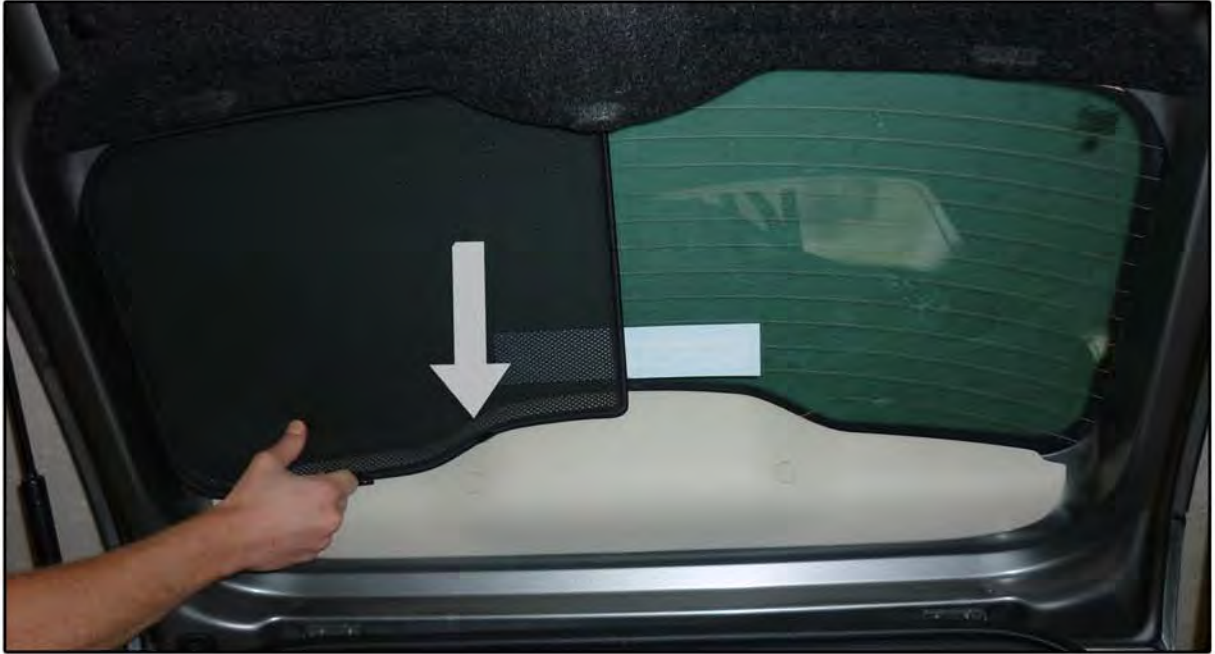

INSTALLATION INSTRUCTIONS

Fiat 500 3dr

FIA-500-3-A

COMPONENTS INCLUDED

SHADES

SIDE WINDOWS X2

TAILGATE WINDOW X2

FIXING CLIPS

X6

X2

SIDE SHADE INSTALLATION

SIDE SHADE INSTALLATION

SIDE SHADE INSTALLATION

TAILGATE SHADE INSTALLATION

TAILGATE SHADE INSTALLATION

TAILGATE SHADE INSTALLATION

TAILGATE SHADE INSTALLATION