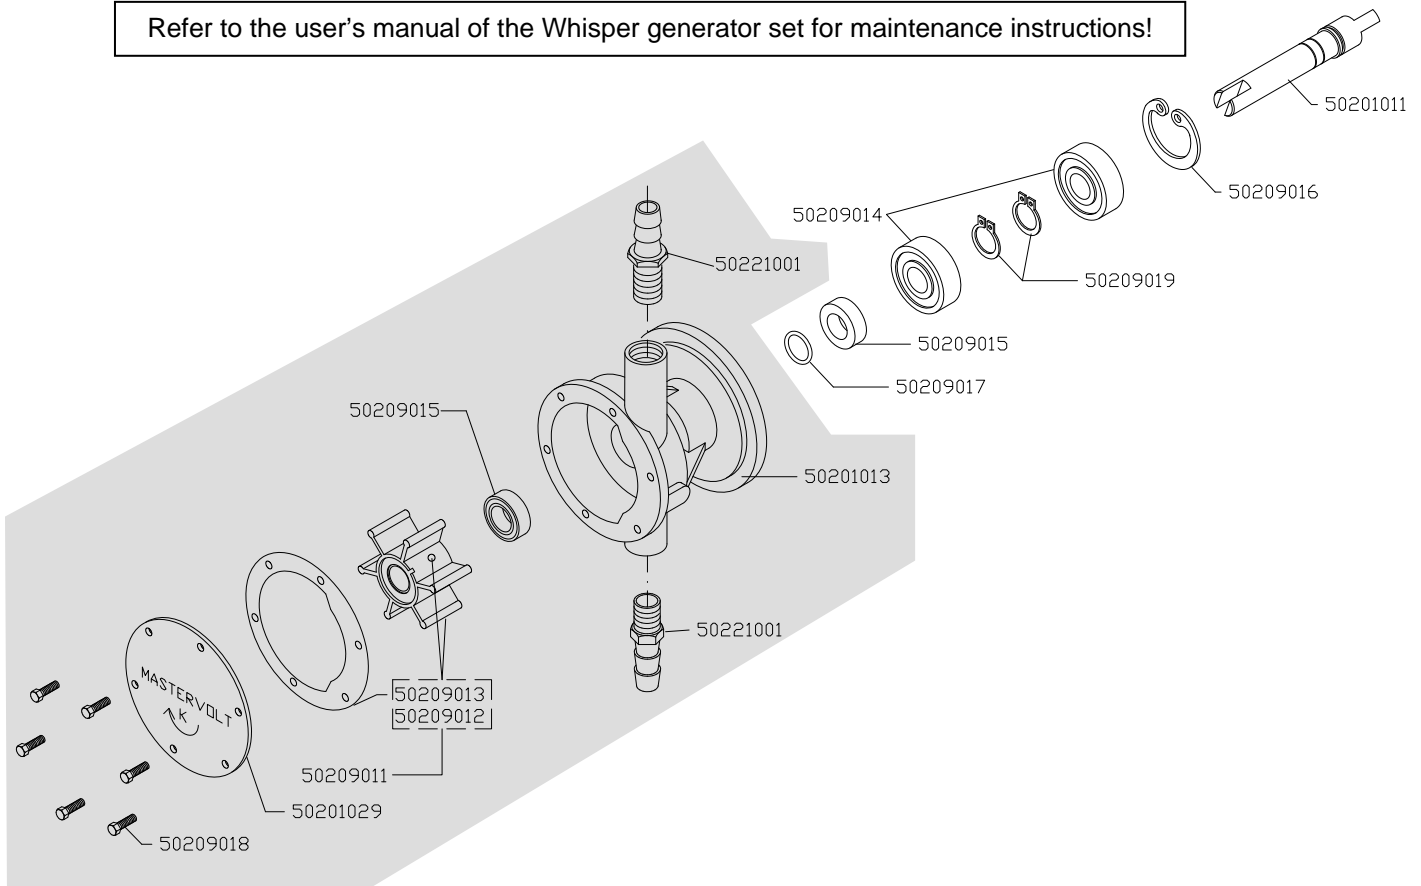

### CONTENTS OF THE DELIVERY

pos.	qty	article no	description
1	1	50201011	Shaft seawater pump type K
2	2	50209014	Bearing imp. pump 12x28x8 mm (6001-2RS)
3	2	50209015	Seal impeller pump WA+RVS 12x22x7
4	1	50209016	Clip impeller pump large DIN472-28 type J
5	1	50209017	O-ring impeller pump NBR 70 12x2,5mm
6	2	50209019	Clip impeller pump small DIN471-11 type A
<b>TOTAL</b>		<b>40201251</b>	<b>REPAIR KIT A COOLING WATER PUMP TYPE K</b>