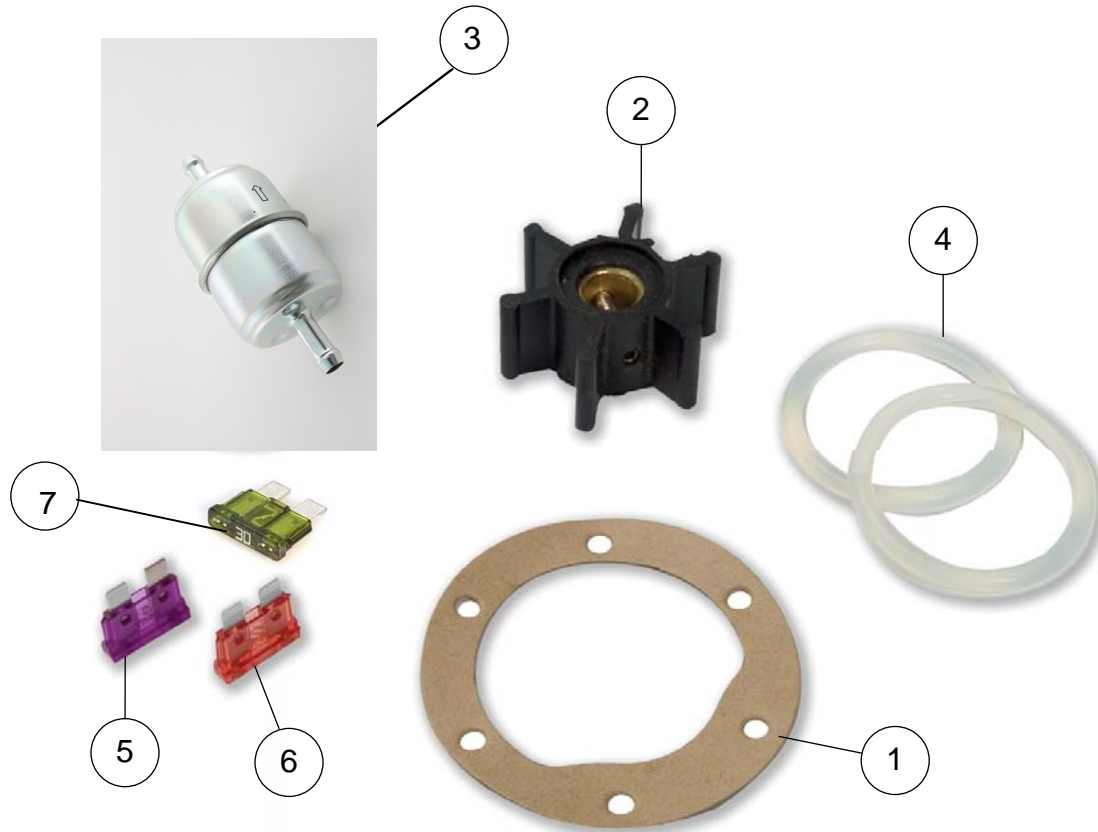

Refer to the user's manual of the Whisper generator set for maintenance instructions!

CONTENTS OF THE DELIVERY

pos.	qty	article no	description	
1	1	50209012	Gasket impeller waterpump	
2	1	50209013	Impeller water pump K+M	
3	1	40209030	Fuelfilter	
4	2	50209051	Ring silicone 40 transparant	
5	2	50212154	Fuse blade type 3 Amp 32V violet	
6	1	50212170	Fuse blade type 10 Amp 32V red	
7	1	50212175	Fuse blade type 30 Amp 32V green	
TOTAL		40201260	A-KIT SC3.5	

For MasterBus controlled models only