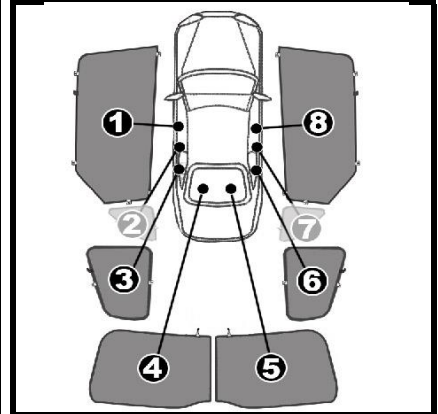

INSTALLATION INSTRUCTIONS

AUDI Q5

AU-Q5-5-A

COMPONENTS INCLUDED

SHADES

FIXING CLIPS

SIDE SHADE INSTALLATION

Please ensure the surface is cleaned (with the cleaner provided) before sticking the clips

QUARTER LIGHT SHADE INSTALLATION

③+⑥

③+⑥

③+⑥

REAR SHADE INSTALLATION

REAR SHADE INSTALLATION