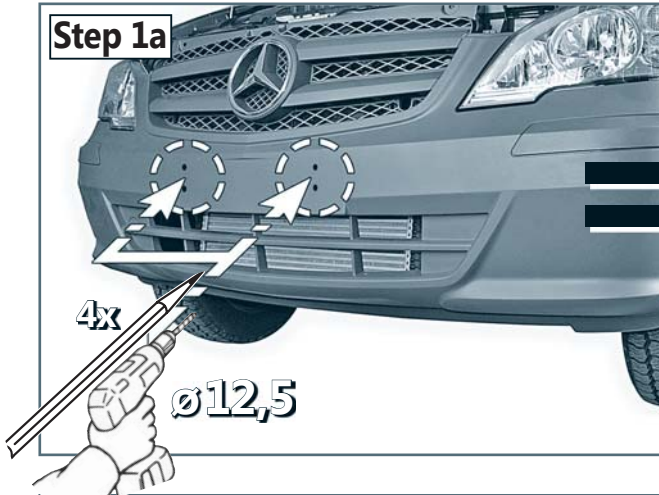

product-number:
1034411 Stainless Steel

Revision 1: 11.04.2012