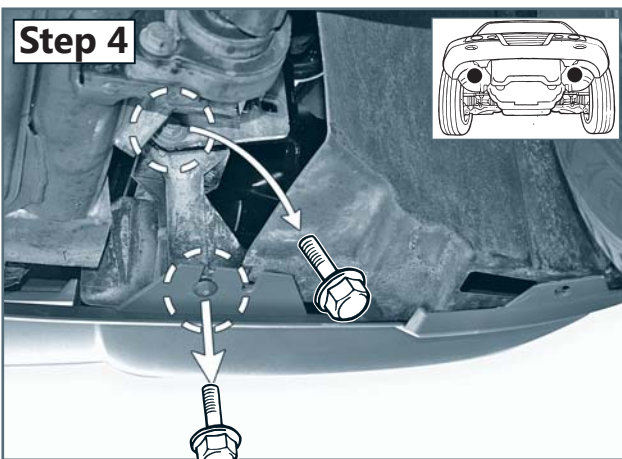

product-number:
1034411 Stainless Steel

Revision 1: 11.04.2012