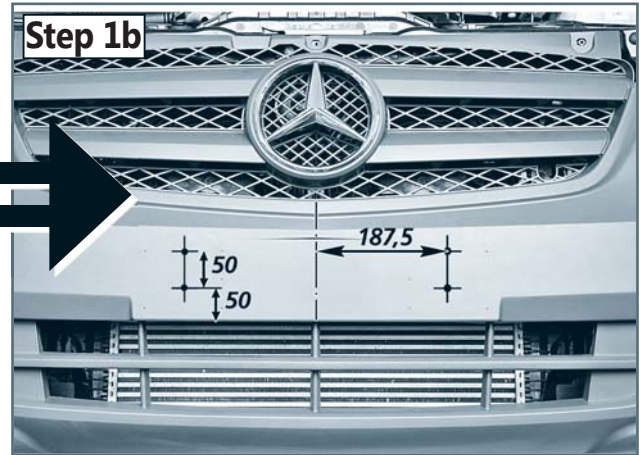

product-number:
1034411 Stainless Steel

Revision 1: 11.04.2012