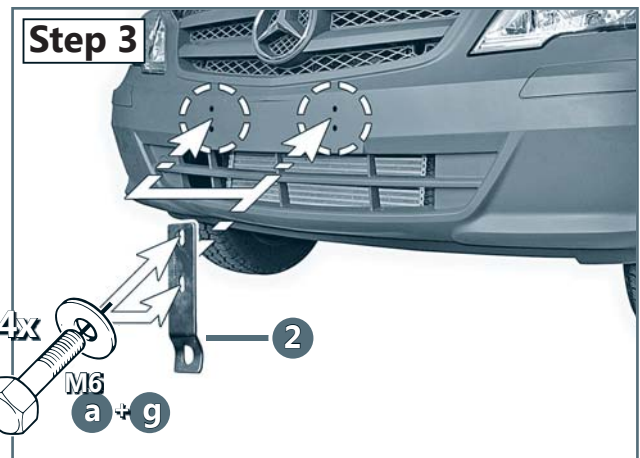

product-number:
1034411 Stainless Steel

Revision 1: 11.04.2012