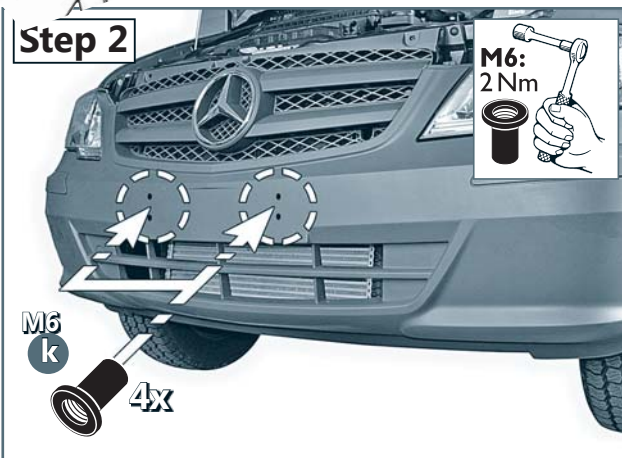

product-number:
1034411 Stainless Steel

Revision 1: 11.04.2012