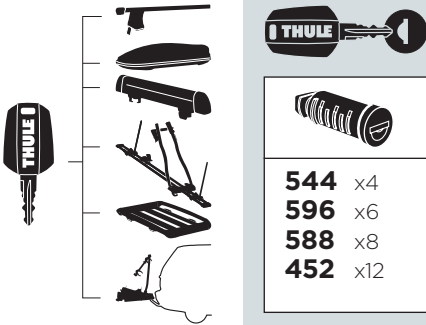

**7-zu-13 pol Adapter
7-to-13 pin Adapter**

9907

**13-zu-7 pol Adapter
13-to-7 pin Adapter**

Thule One-Key System

9762

**Neutrales kennzeichen
Temporary registration plate**

Thule Sweden AB, Box 69, 330 33 Hillerstorp, SWEDEN