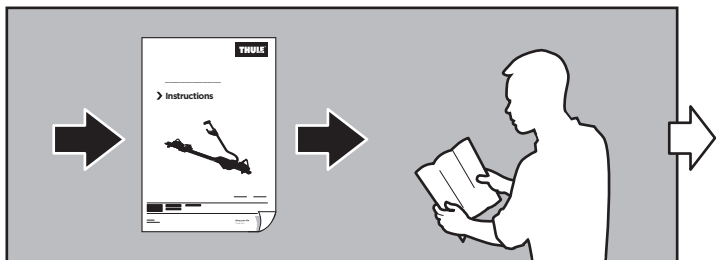

www.thule.com

info@thule.com

Thule Sweden AB, Box 69, 330 33 Hillerstorp, SWEDEN

501-8079-01

» PART OF THULE GROUP

© Thule Group 2015. All rights reserved.