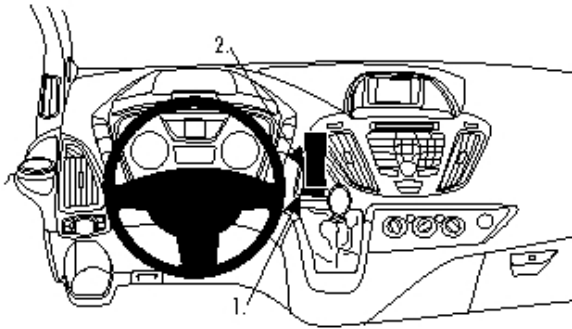

Product 854857

854857 ProClip

Center mount

The ProClip is a mounting bracket for the vehicle's dashboard. Onto the ProClip you can install e.g. a holder for your mobile phone or PDA or a handsfree set etc. Safe and convenient -always within easy reach. The ProClip is car specific and easy to install. The installation is quick, no special tools or dismantle of the dashboard is required and it will not damage the interior of the vehicle. Made in black ABS plastic. Comes with detailed instructions.