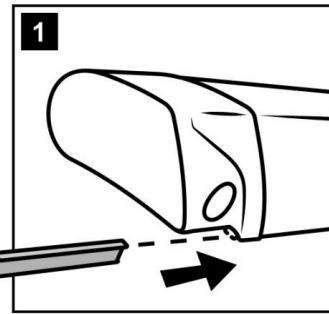

Thule LED Mounting Rail

> Instructions

Thule LED Mounting rail

306777
AC907-02

For complete installation, see Instructions Thule LED Strip