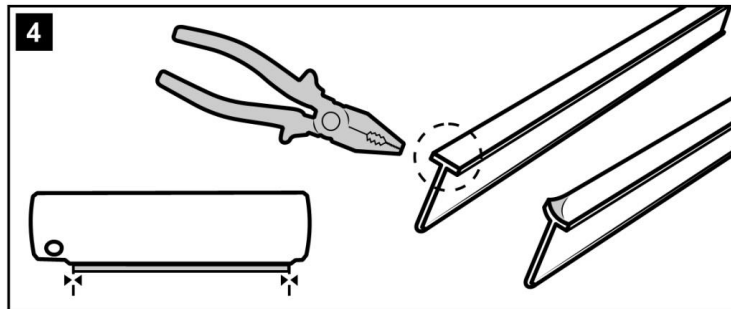

Thule LED Mounting Rail

> Instructions

Thule LED Mounting rail

306777
AC907-02

For complete installation, see Instructions Thule LED Strip