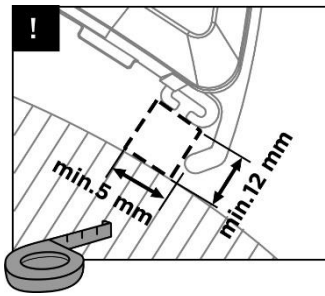

Thule LED Mounting Rail

> Instructions

Thule LED Mounting rail

306777
AC907-02

For complete installation, see Instructions Thule LED Strip