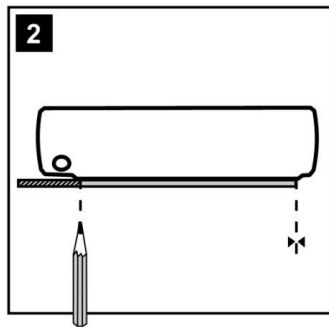

Thule LED Mounting Rail

> Instructions

Thule LED Mounting rail

306777
AC907-02

For complete installation, see Instructions Thule LED Strip