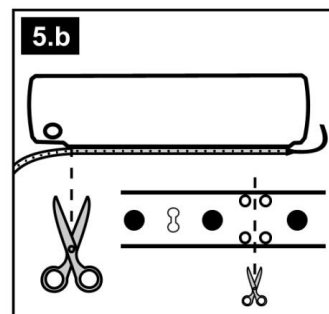

Thule LED Mounting Rail

> Instructions

Thule LED Mounting rail

306777
AC907-02

For complete installation, see Instructions Thule LED Strip