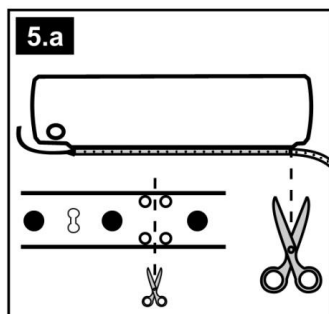

Thule LED Mounting Rail

> Instructions

Thule LED Mounting rail

306777
AC907-02

For complete installation, see Instructions Thule LED Strip