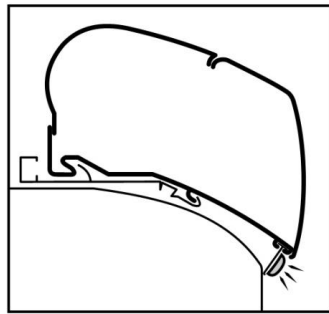

Thule LED Mounting Rail

> Instructions

Thule LED Mounting rail

306777
AC907-02

For complete installation, see Instructions Thule LED Strip